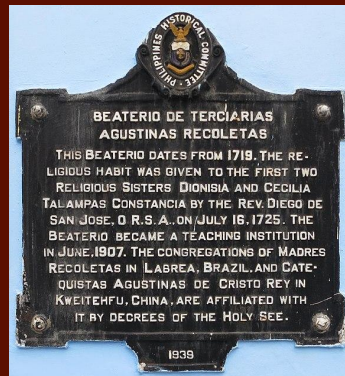

We then launched the
*Encyclopedia of
Philippine Heritage*
Program in 2016.

- Include natural heritage
- Expand to **Wikidata**,
Wikisource, and possibly
Wikivoyage

FIRST WIKIDATA-BASED PROJECT:

Document the historical markers of the *National Historical Commission of the Philippines (NHCP)* in Wikidata

Dr. Jose Rizal historical marker (Q23854678) ...

NHCP historical marker for José Rizal in Berlin, Germany

[edit](#)

▼ In more languages

Language	Label	Description	Also known as
English	Dr. Jose Rizal historical marker	NHCP historical marker for José Rizal in Berlin, Germany	
Cebuano	No label defined	No description defined	
Spanish	No label defined	No description defined	
Tagalog	palatandaang makasaysayan ni Dr. Jose Rizal	palatandaang makasaysayan ng NHCP para kay José Rizal sa Berlin, Alemanya	