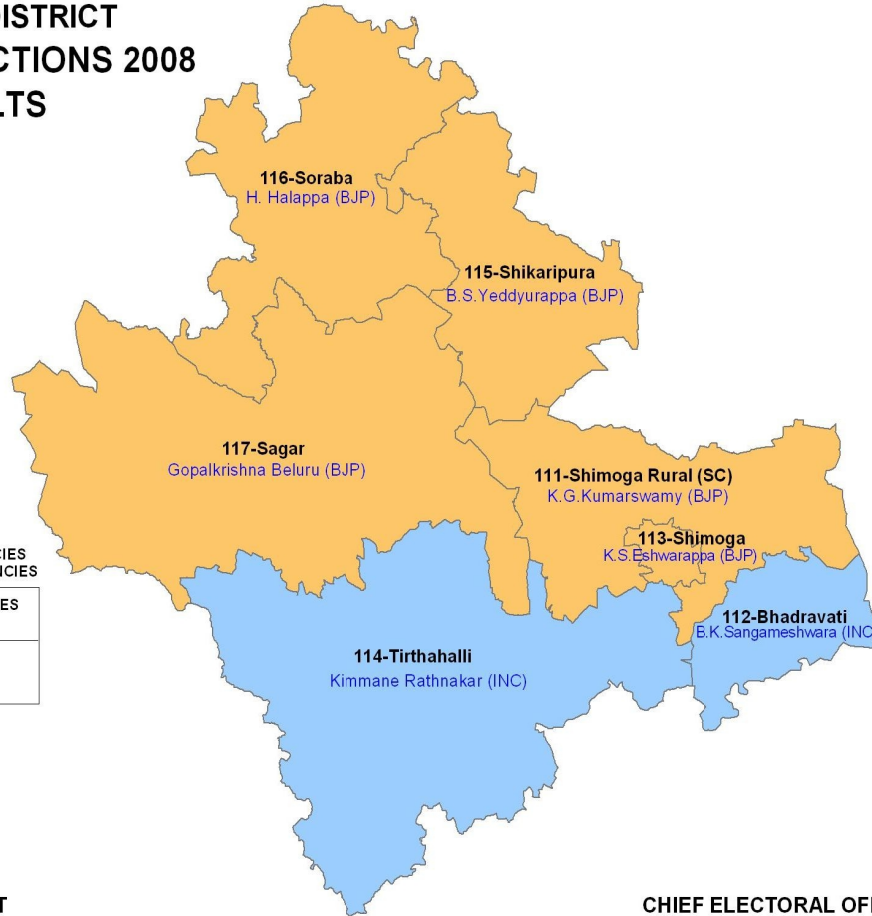

SHIMOGA DISTRICT ASSEMBLY ELECTIONS 2008 RESULTS

ELECTIONS HELD - 7 CONSTITUENCIES
RESULTS DECLARED - 7 CONSTITUENCIES

POLITICAL PARTIES	CONSTITUENCIES WON
INC	2
BJP	5

SUPPORT
ZOOMIN SOFTECH PVT. LTD.

CHIEF ELECTORAL OFFICER
KARNATAKA