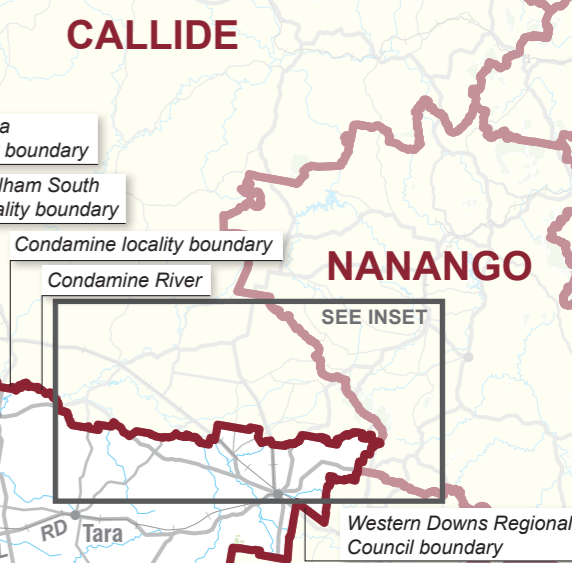

Boundary of Electoral District ———
Local Government Area ———

SOUTH AUSTRALIA
BOUNDARY OF THE STATE OF QUEENSLAND

BOUNDARY OF THE STATE OF QUEENSLAND

NEW SOUTH WALES

Bulloo Shire Council boundary

Paroo Shire Council boundary

Queensland Boundaries Declaratory Act, No. 54 of 1982

Balonne Shire Council boundary