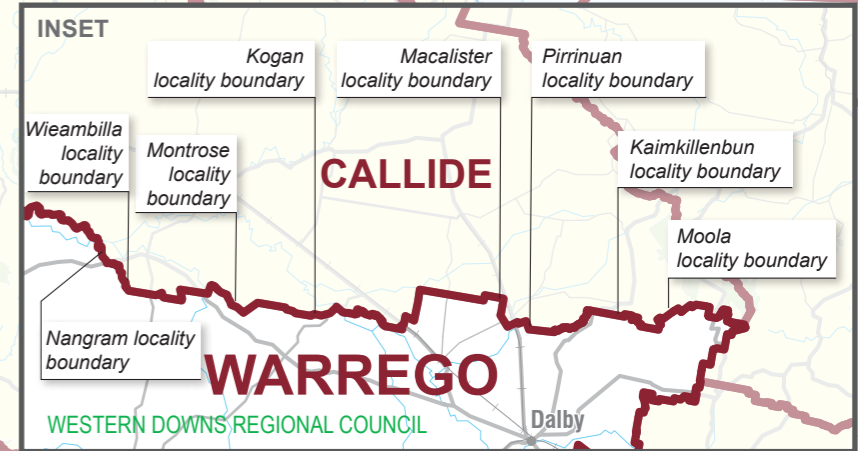

Boundary of Electoral District ———
Local Government Area ———

SOUTH AUSTRALIA
BOUNDARY OF THE STATE OF QUEENSLAND

BOUNDARY OF THE STATE OF QUEENSLAND

NEW SOUTH WALES

Bulloo Shire Council boundary

Paroo Shire Council boundary

Queensland Boundaries Declaratory Act, No. 54 of 1982

Balonne Shire Council boundary