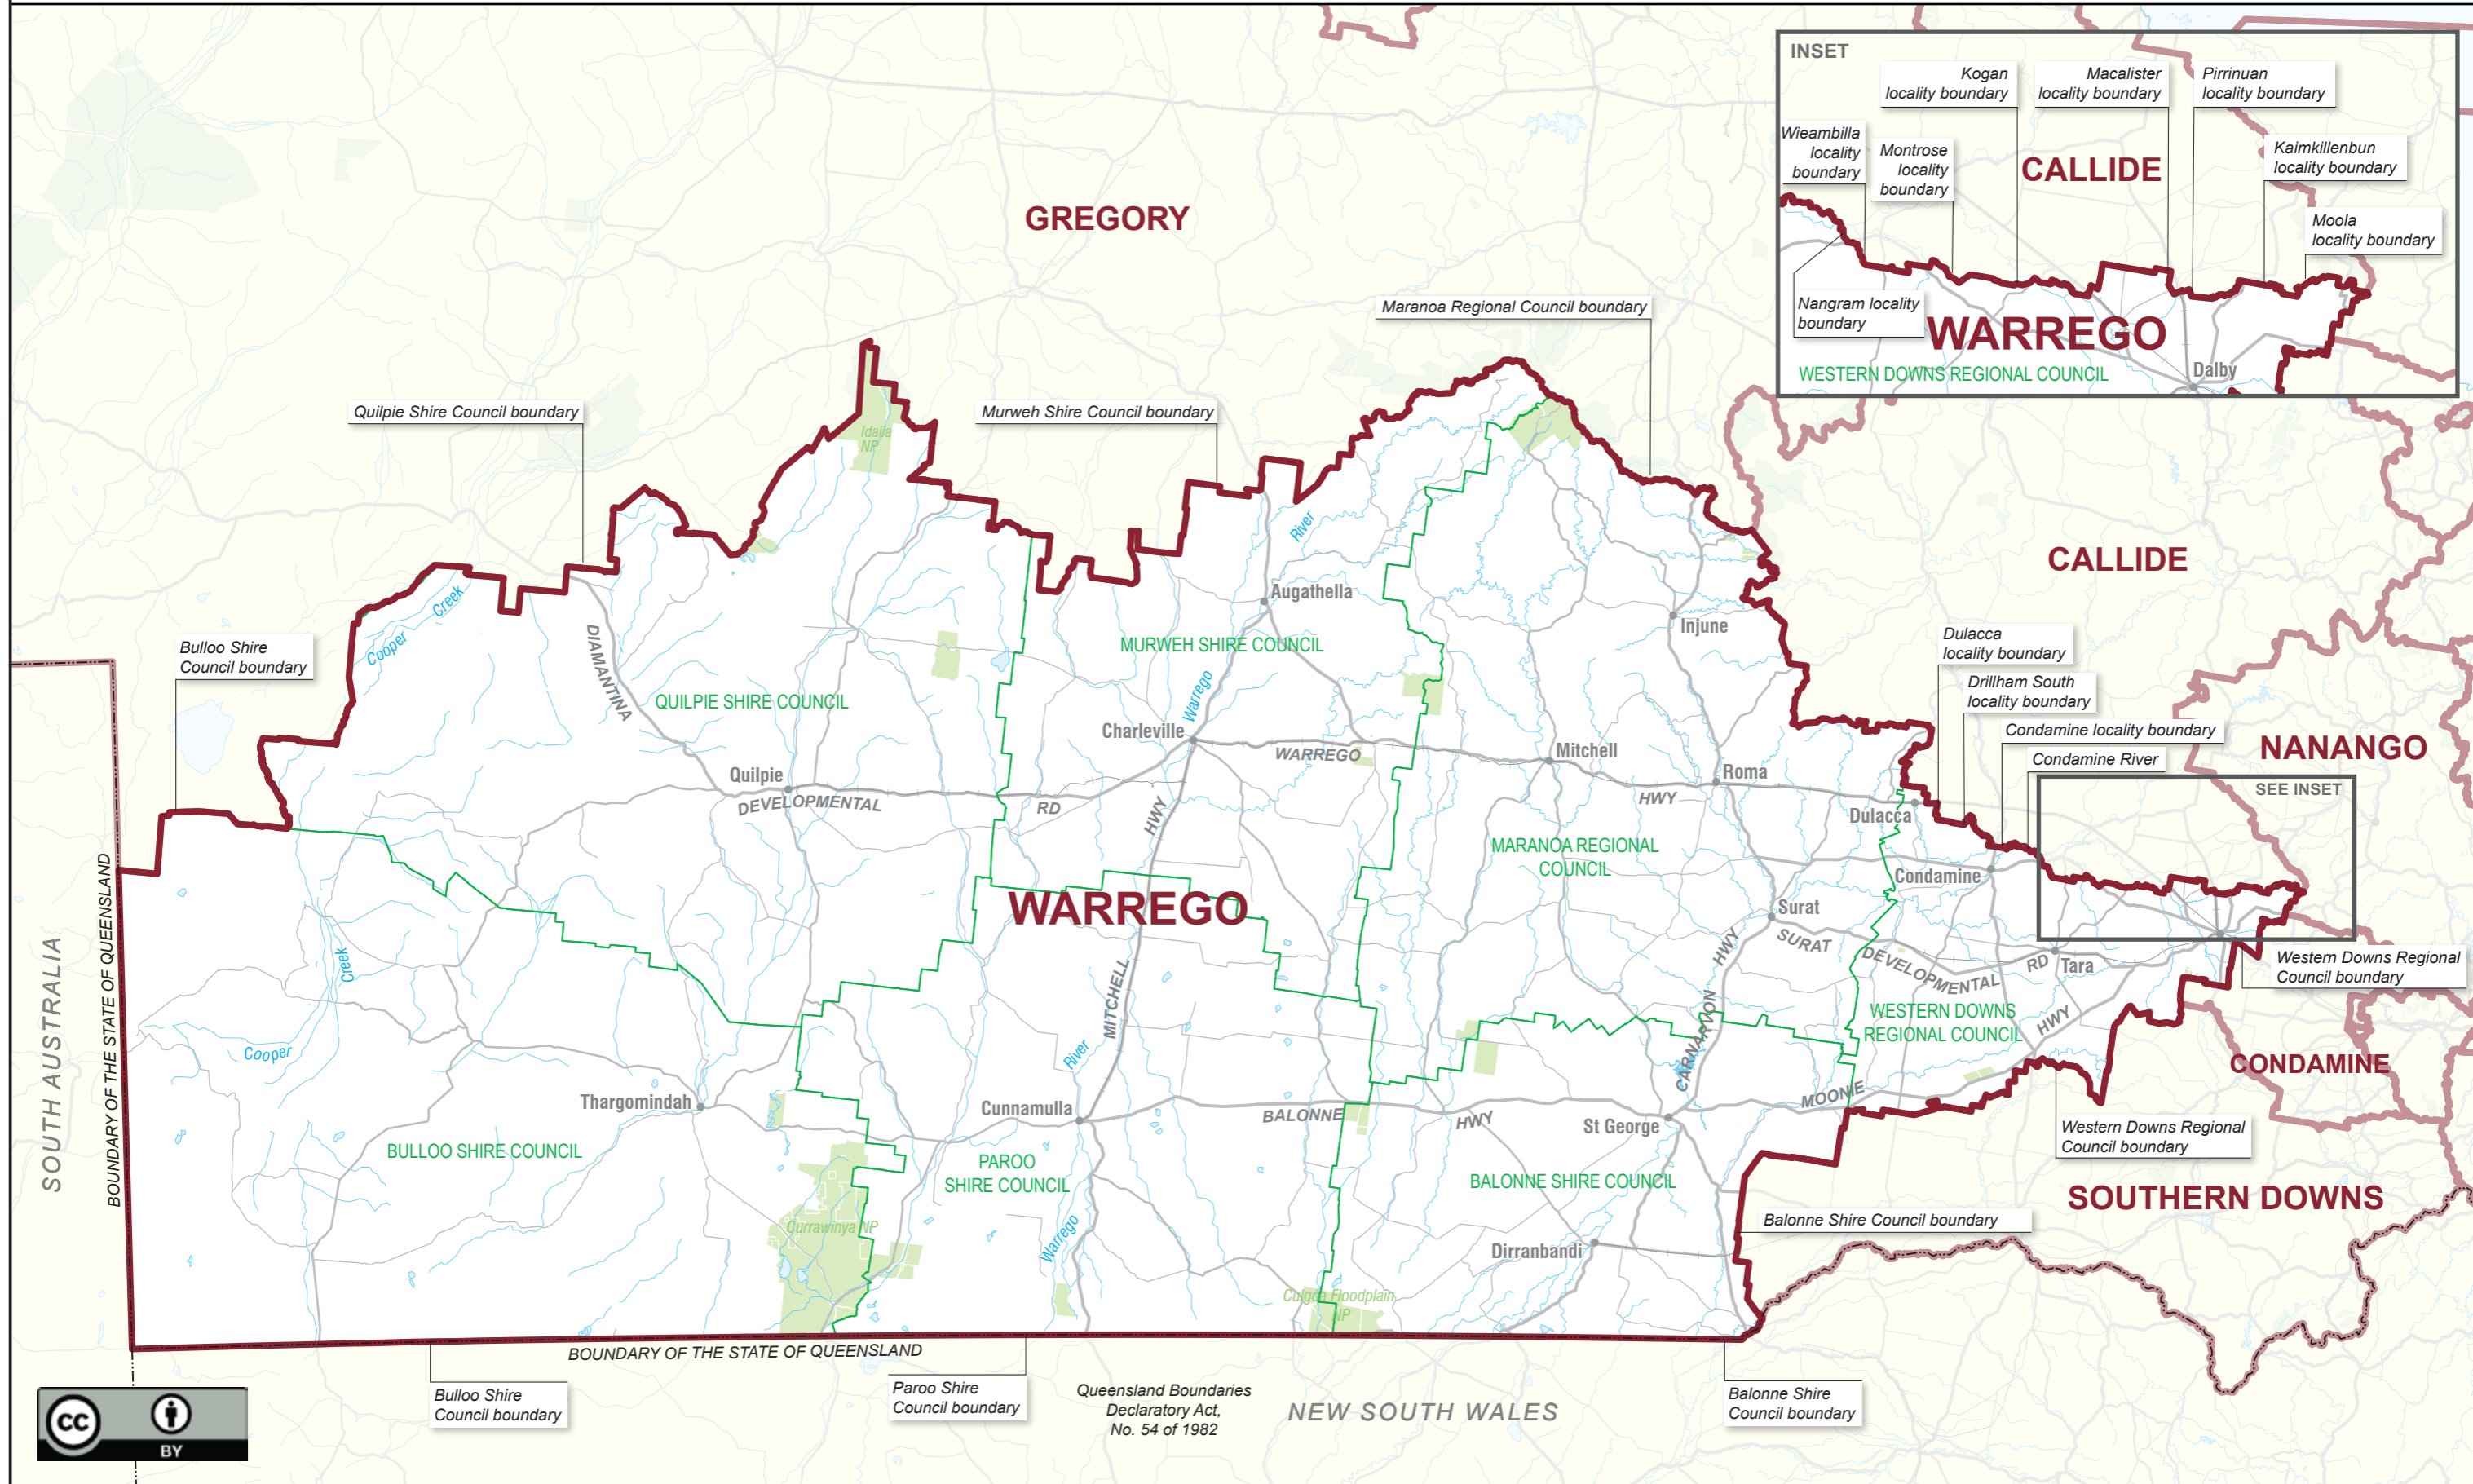

Boundary of Electoral District ———
Local Government Area ———

SOUTH AUSTRALIA
BOUNDARY OF THE STATE OF QUEENSLAND

BOUNDARY OF THE STATE OF QUEENSLAND

NEW SOUTH WALES

Bulloo Shire Council boundary

Paroo Shire Council boundary

Queensland Boundaries Declaratory Act, No. 54 of 1982

Balonne Shire Council boundary