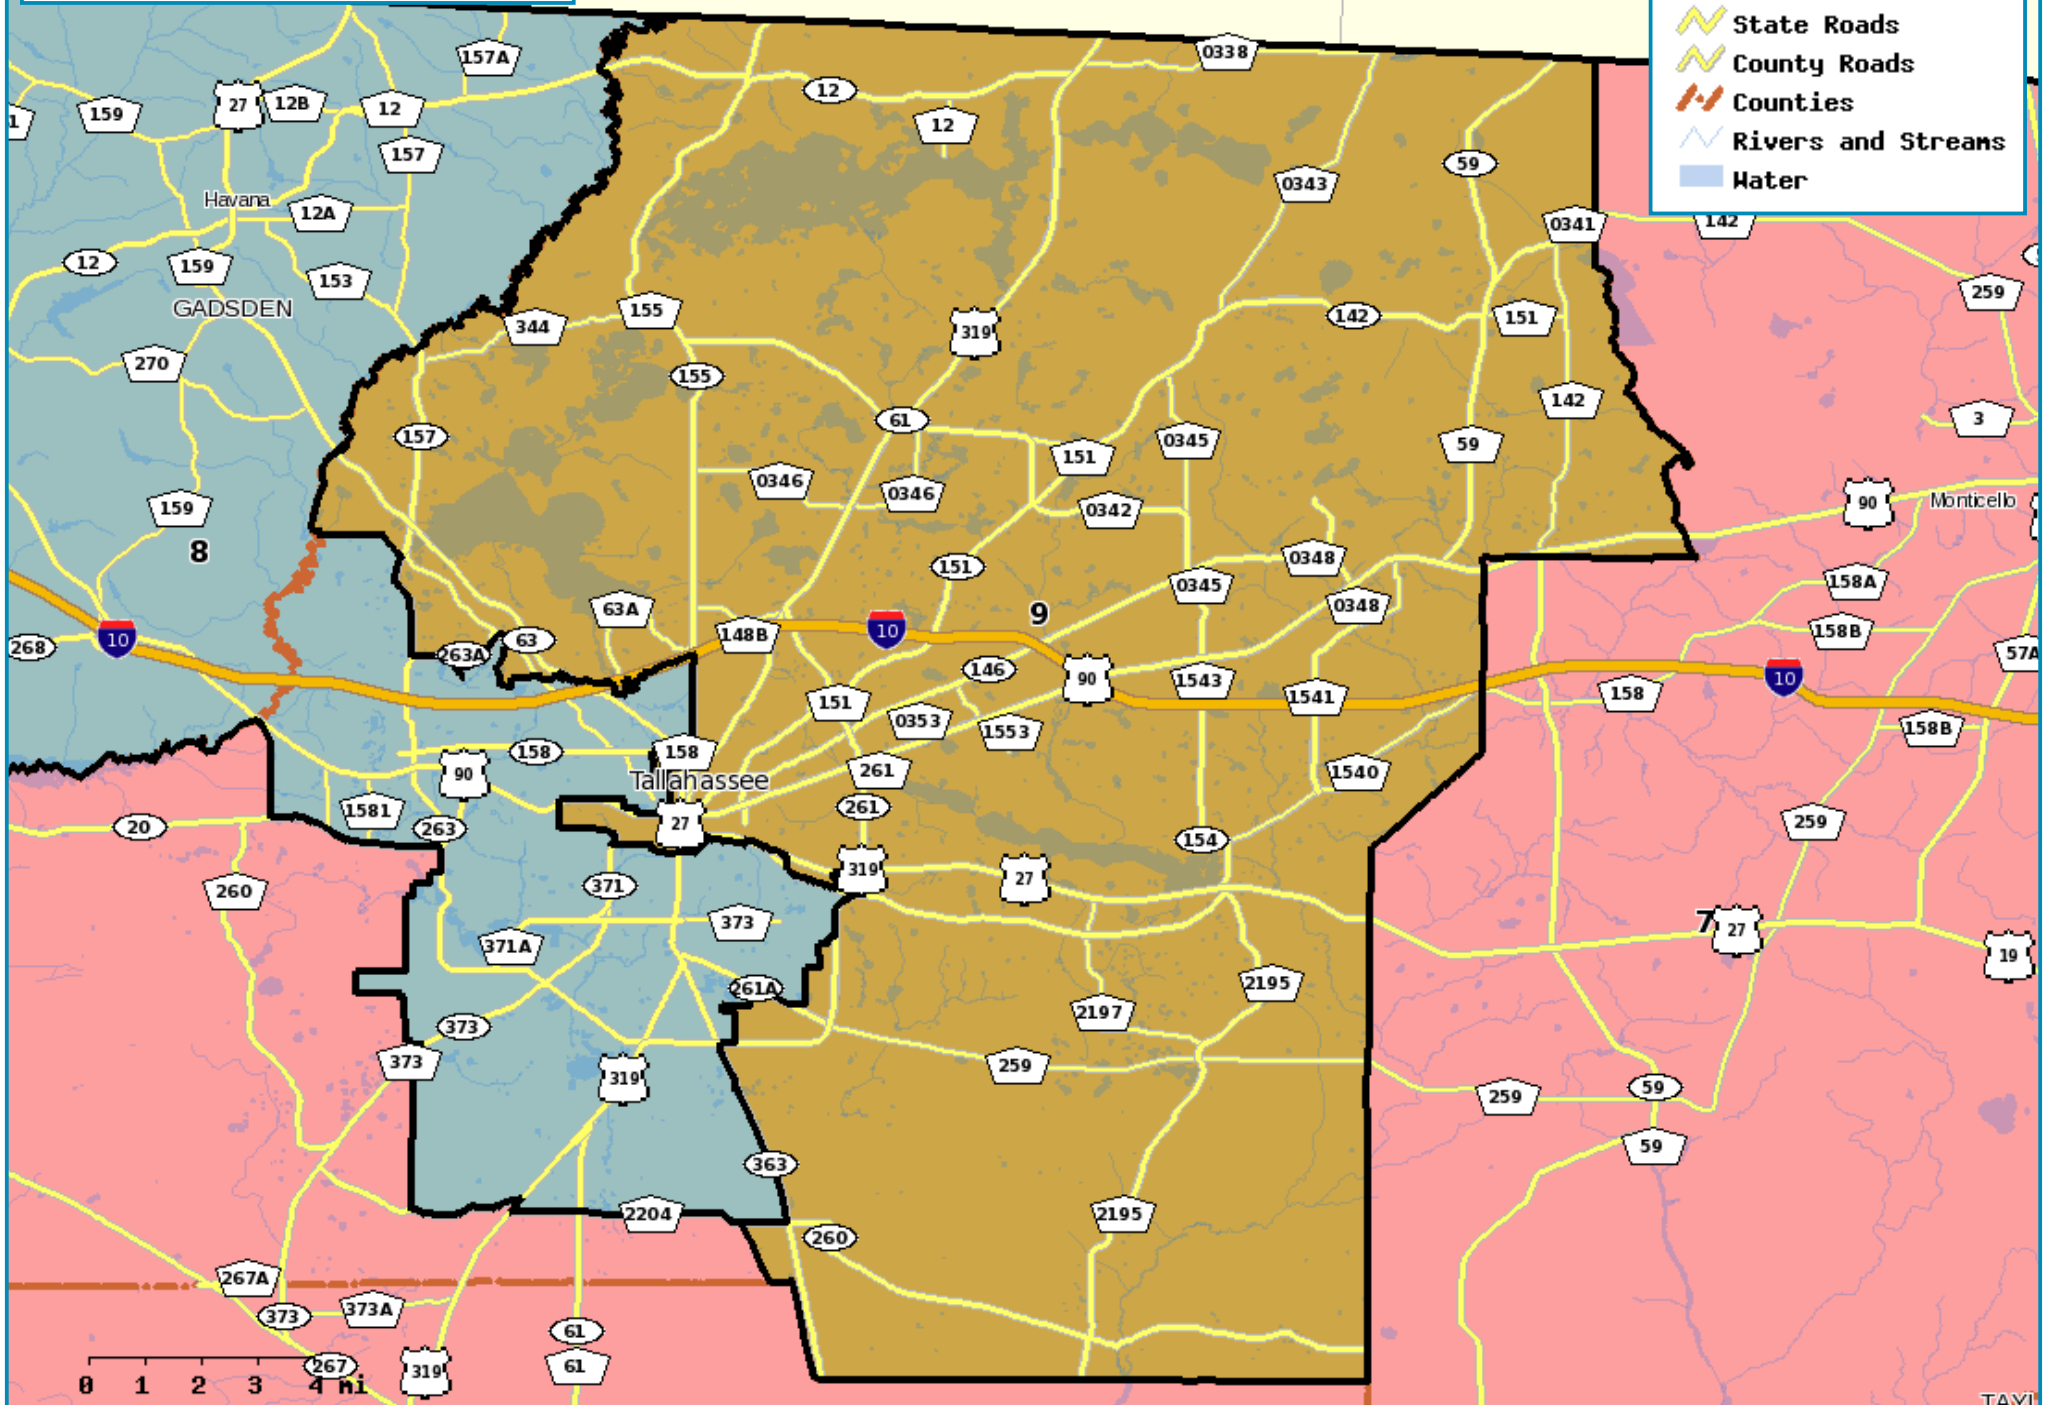

District 9

Florida House of Representatives

District Explorer is an online application provided by
The Florida Senate Committee on Reapportionment
04/27/2012 09:26 AM

-  Active Plan
-  Limited Access
-  US Highways
-  State Roads
-  County Roads
-  Counties
-  Rivers and Streams
-  Water

0 1 2 3 4 mi