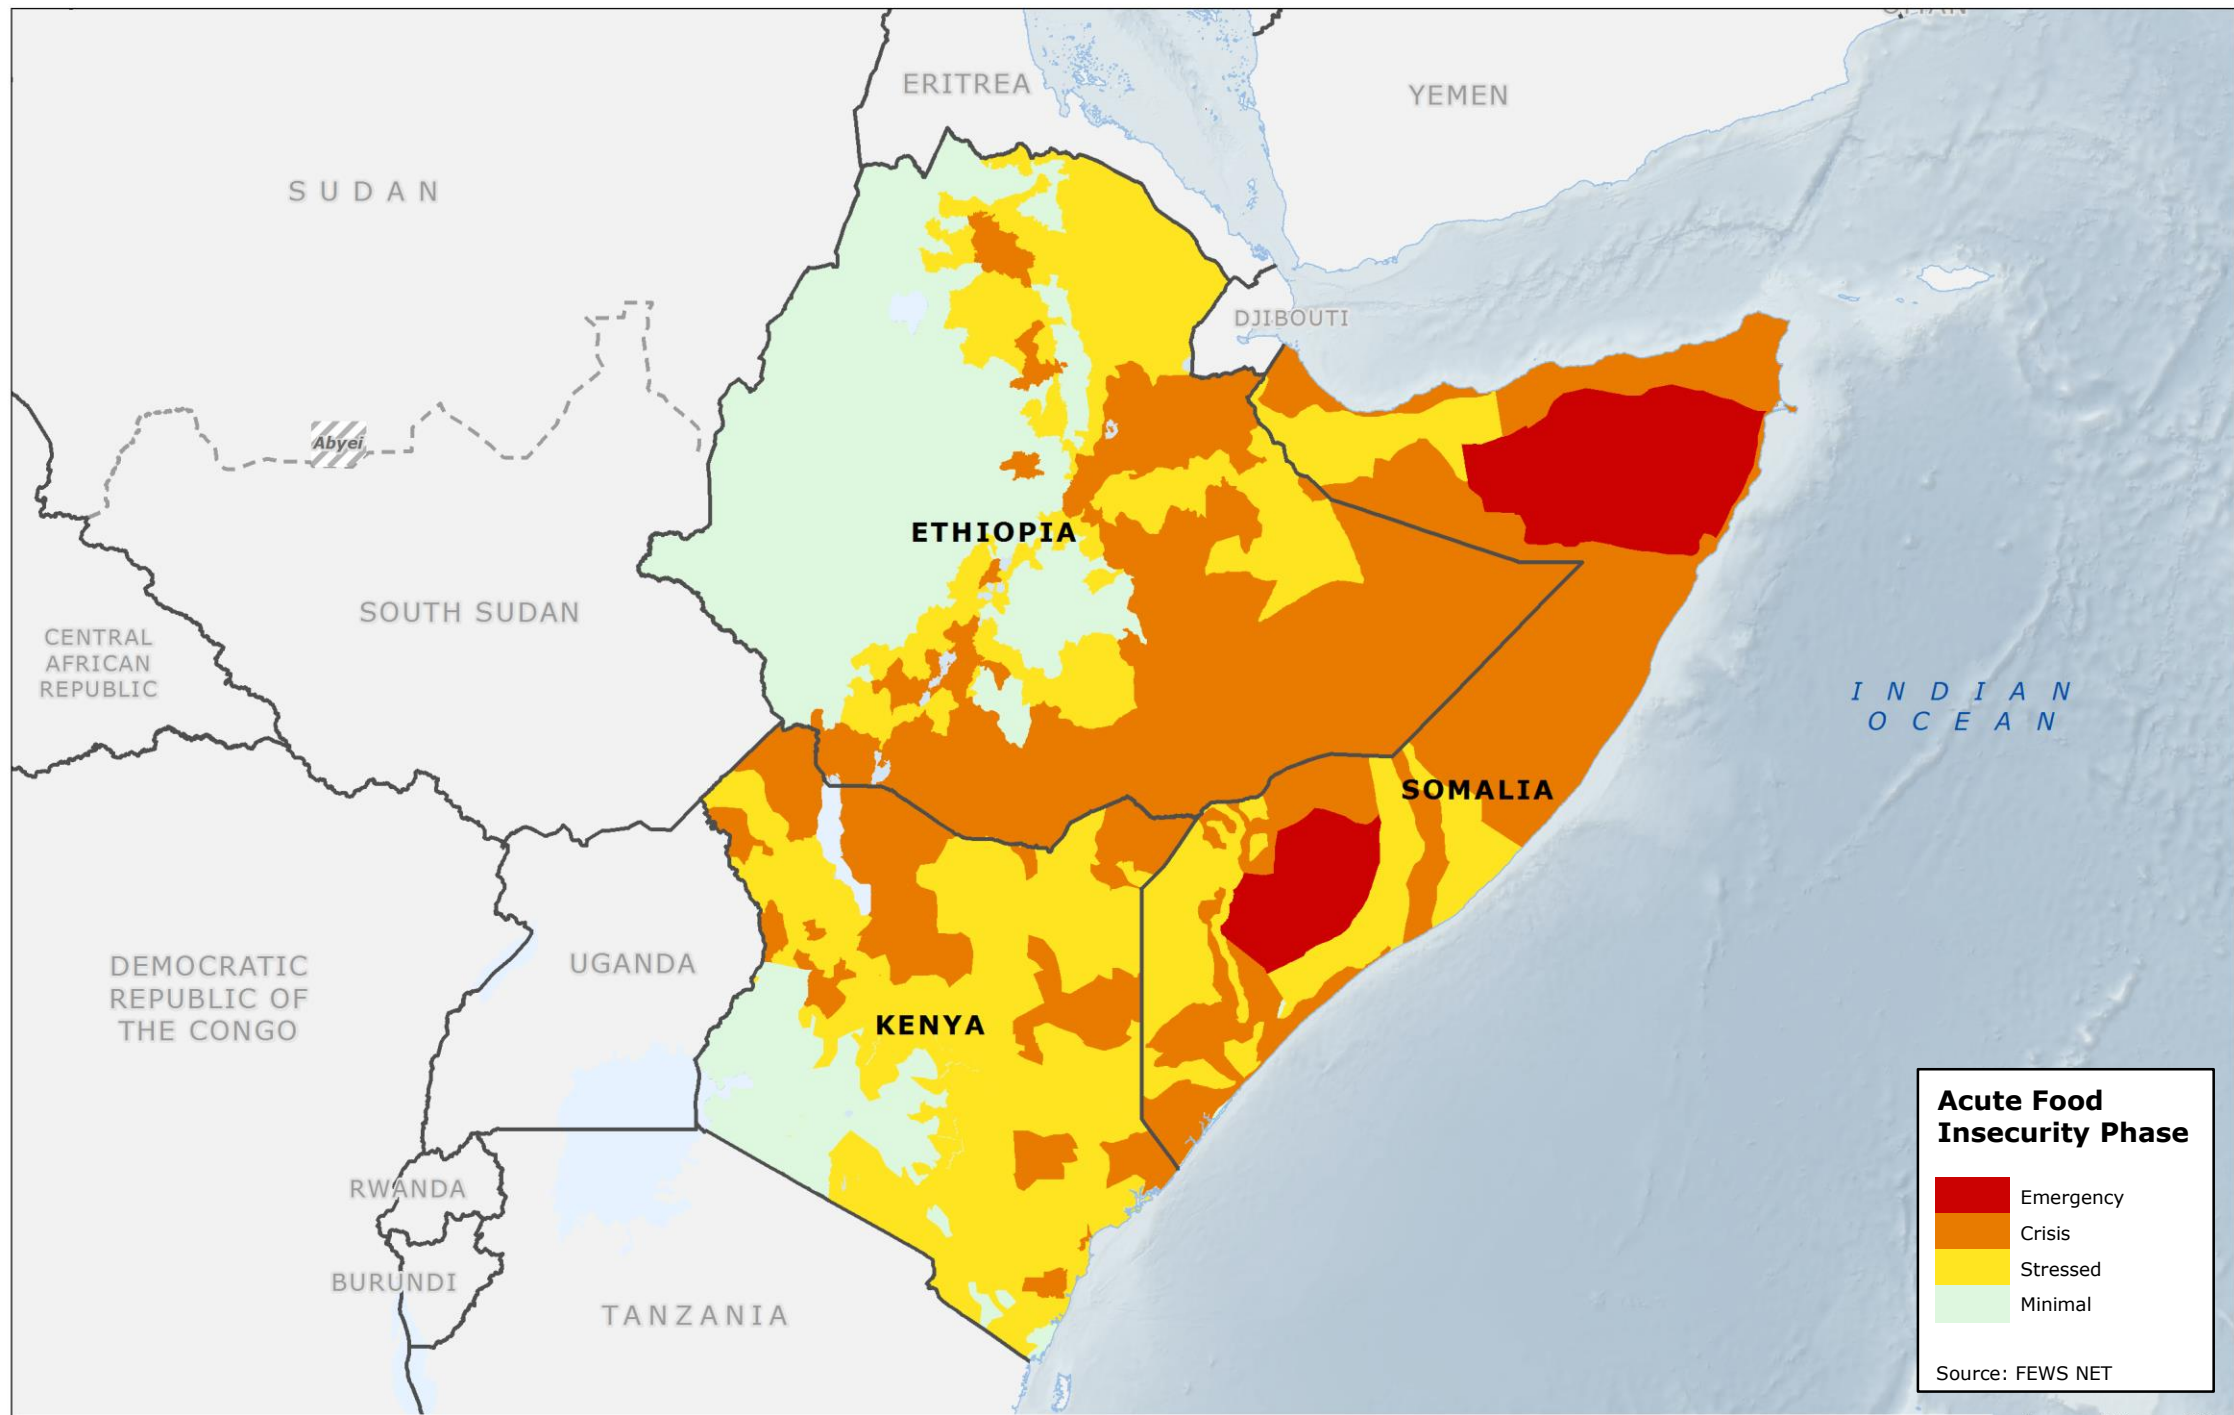

# Regional Horn of Africa drought situation - February 2017

**Acute Food Insecurity Phase**

- Emergency
- Crisis
- Stressed
- Minimal

Source: FEWS NET

© European Union, 2017. Map produced by EC-JRC/ECHO. The boundaries and the names shown on this map do not imply official endorsement or acceptance by the European Union.