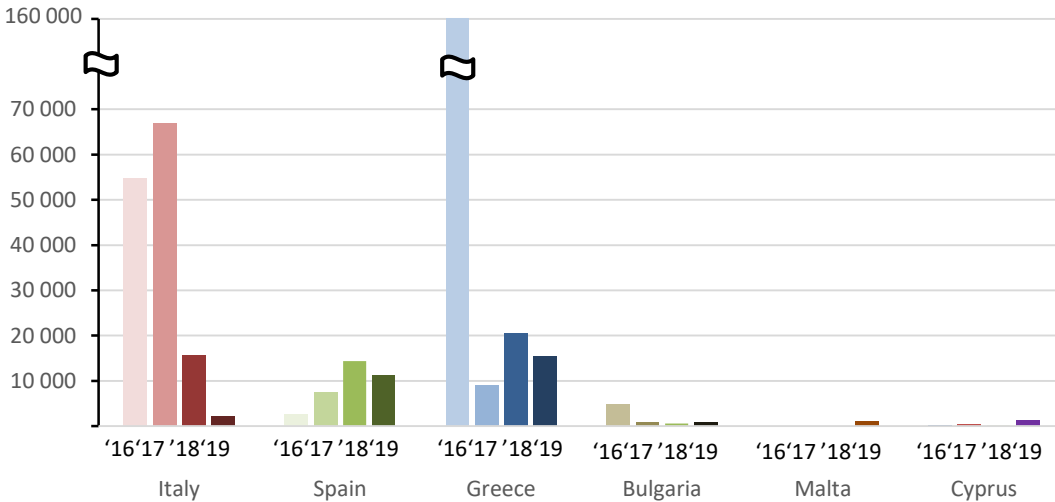

Yearly arrivals to Europe: comparison Jan - 17 Jun 2016-2017-2018-2019 (IOM)

Arrivals to Europe in Jan - Jun 2019	Arrivals to Europe in Jan - Jun 2018	Arrivals to Europe in Jan - Jun 2017	Arrivals to Europe in Jan - Jun 2016
31 782	51 086	84 747	222 339

Copyright, European Union, 2019.  
Map created by ERCC Analytical Team.  
Sources: GISCO, IOM.

The boundaries and names shown on this map do not imply official endorsement or acceptance by the European Union.  
\* Kosovo: This designation is without prejudice to positions on status, and is in line with UNSCR 1244/1999 and the ICJ Opinion on the Kosovo Declaration of Independence.

● Main regions/areas of arrival	<b>Number of fatalities</b>
⊛ Capital	
→ Migration route	
➔ Migration flow	
■ EU Member State	● 1 - 6
	● 7 - 22
	● 23 - 117