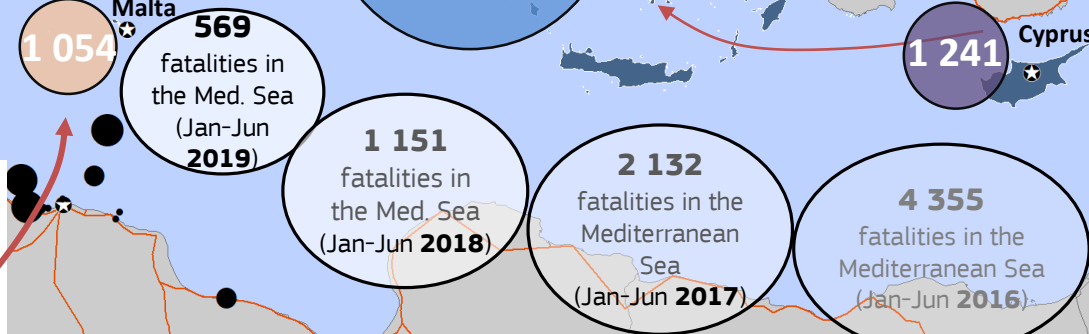

Yearly arrivals to Europe: comparison Jan - 17 Jun 2016-2017-2018-2019 (IOM)

Arrivals to Europe in Jan - Jun 2019	Arrivals to Europe in Jan - Jun 2018	Arrivals to Europe in Jan - Jun 2017	Arrivals to Europe in Jan - Jun 2016
31 782	51 086	84 747	222 339

Copyright, European Union, 2019.  
Map created by ERCC Analytical Team.  
Sources: GISCO, IOM.

The boundaries and names shown on this map do not imply official endorsement or acceptance by the European Union.  
\* Kosovo: This designation is without prejudice to positions on status, and is in line with UNSCR 1244/1999 and the ICJ Opinion on the Kosovo Declaration of Independence.

● Main regions/areas of arrival	<b>Number of fatalities</b>
⊛ Capital	
→ Migration route	
➔ Migration flow	
■ EU Member State	● 1 - 6
	● 7 - 22
	● 23 - 117