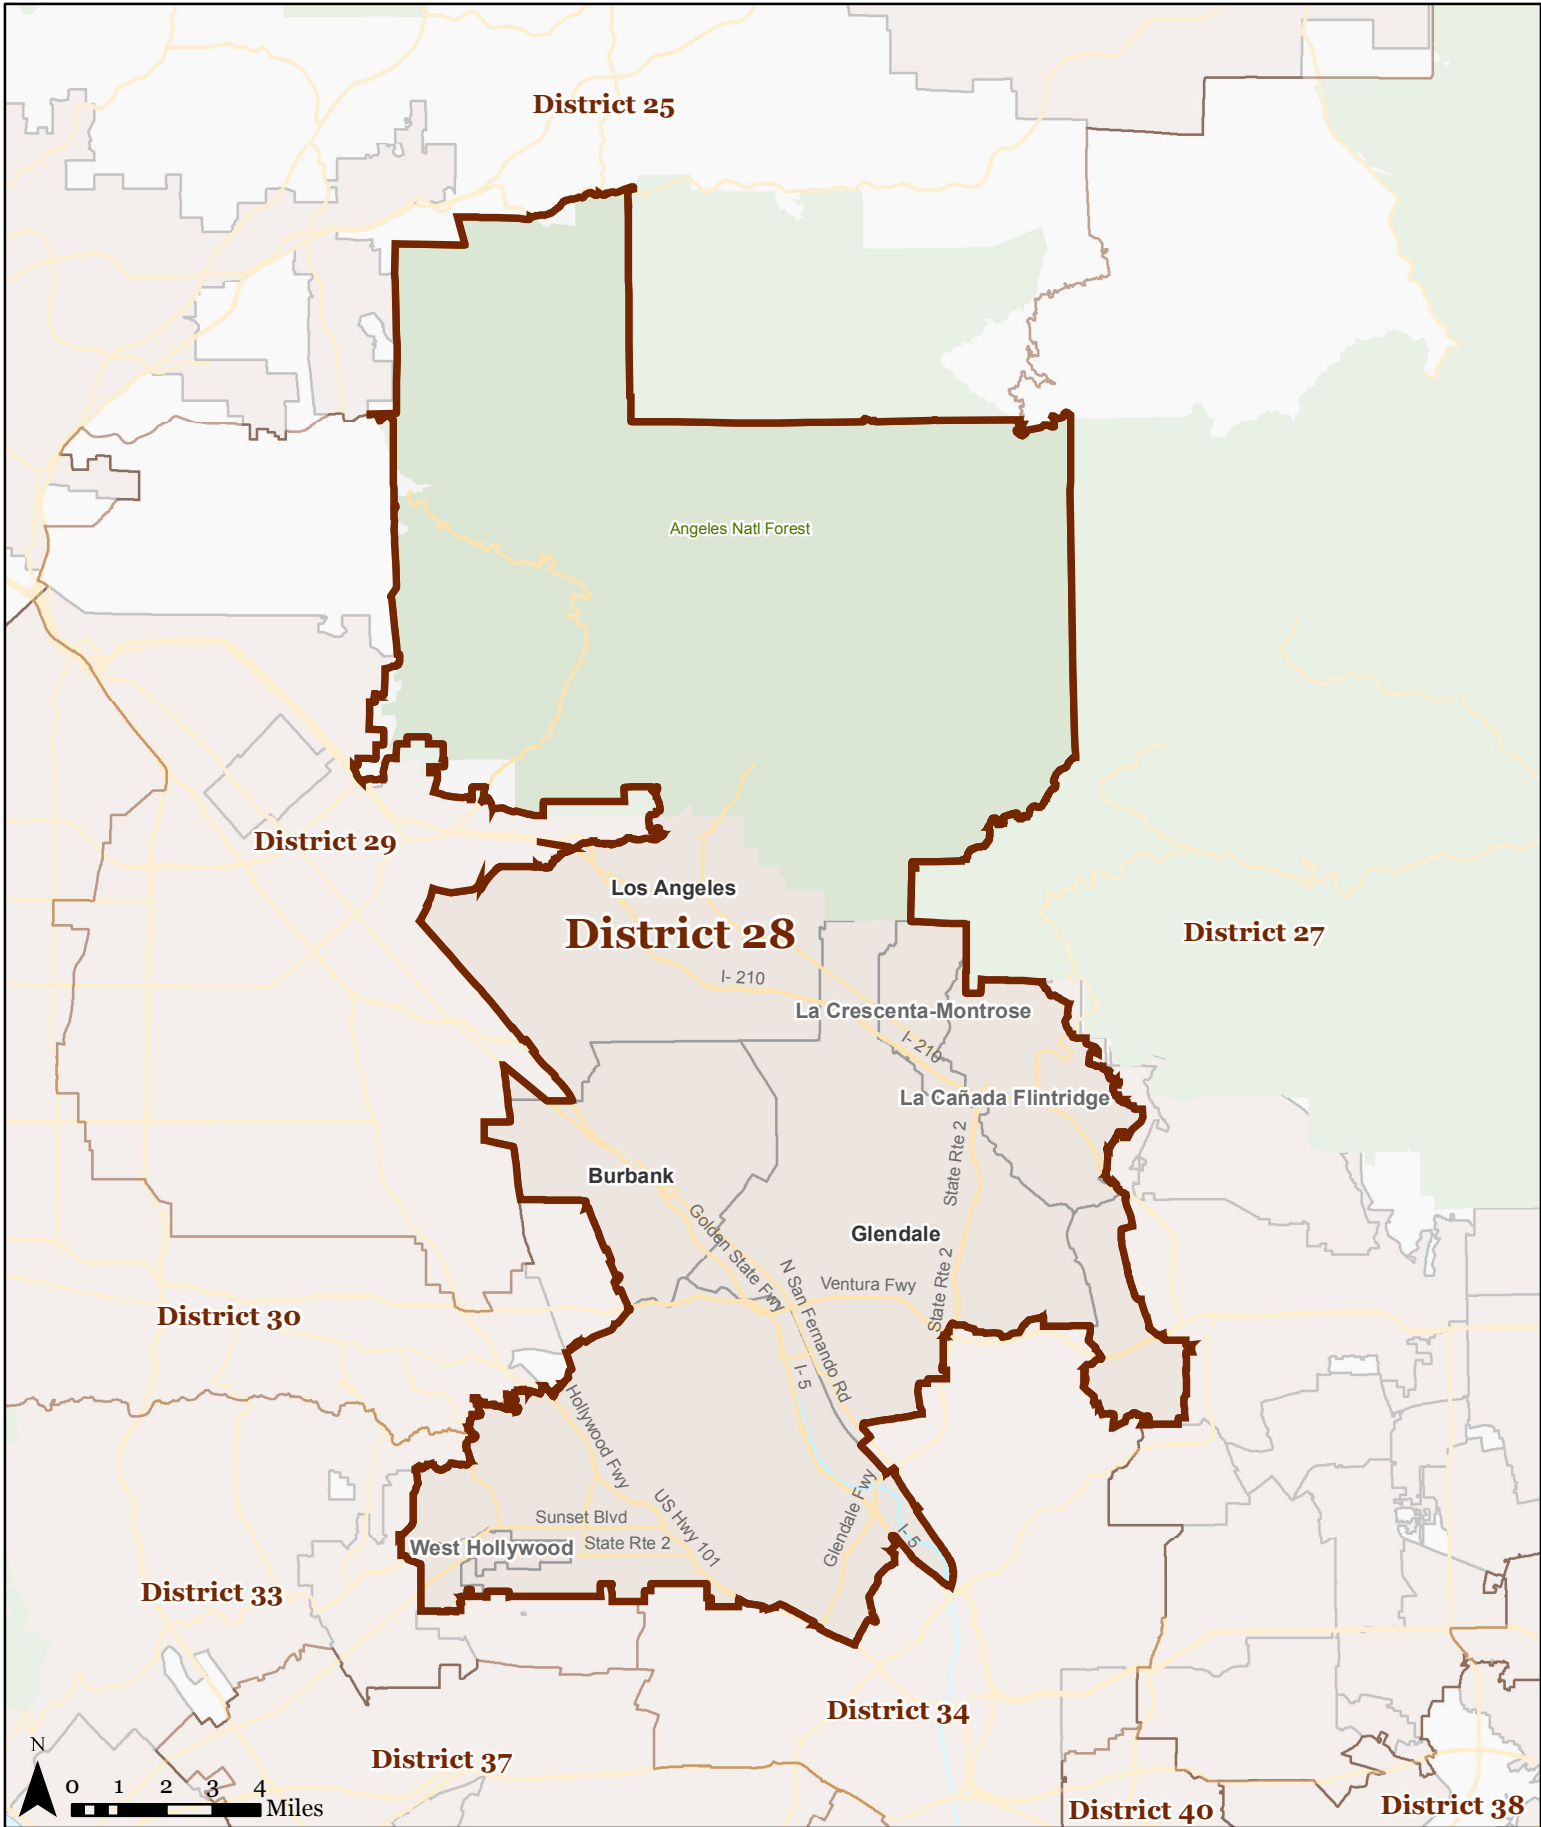

California State Congressional District 28

Map created by Healthy City, a project of the Advancement Project, August 2011. Created from CRC Certified Map: crc_20110815_congress_certified_statewide.zip. SHA-1: 1893c0695a42454a202f5b1ef433abff6b491db9. Basemap from US Census Bureau TIGER/Line Shapefiles.