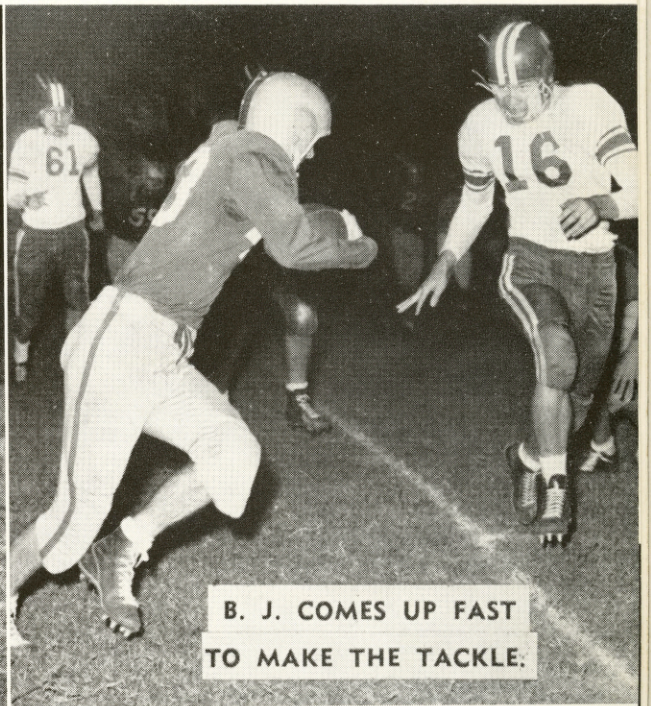

Gainesville outclassed Winder 33-19 as Ronald Judson went over the 1,000-yard rushing mark. The defensive line shone in this game.

The biggest defeat of the season came when Athens High snapped a ten year losing streak and outscored Gainesville 14-7. They outscored the Elephants, but they did not outplay them. Aaron and Judson were the big guns in the Gainesville attack.

The Elephants dropped the last game of the season to a peppy, fired-up Elberton team, 21-20. The Elephants, led by Doug Herrin, Ronald Judson, Tom Aaron, and Gary Hilgenburg got hot with 19 minutes left to play and averaged over a point a minute.

*Good luck
always
Jack!*

JACK BUTTERWORTH
"Jack"

DENNIS GRIFFIN
"Dennis the Menace"

JUDSON SKIRTS END.

B. J. COMES UP FAST
TO MAKE THE TACKLE.

MAC AND DOUG LEAD BROWN AROUND END.

THE JET TURNS ON THE STEAM.