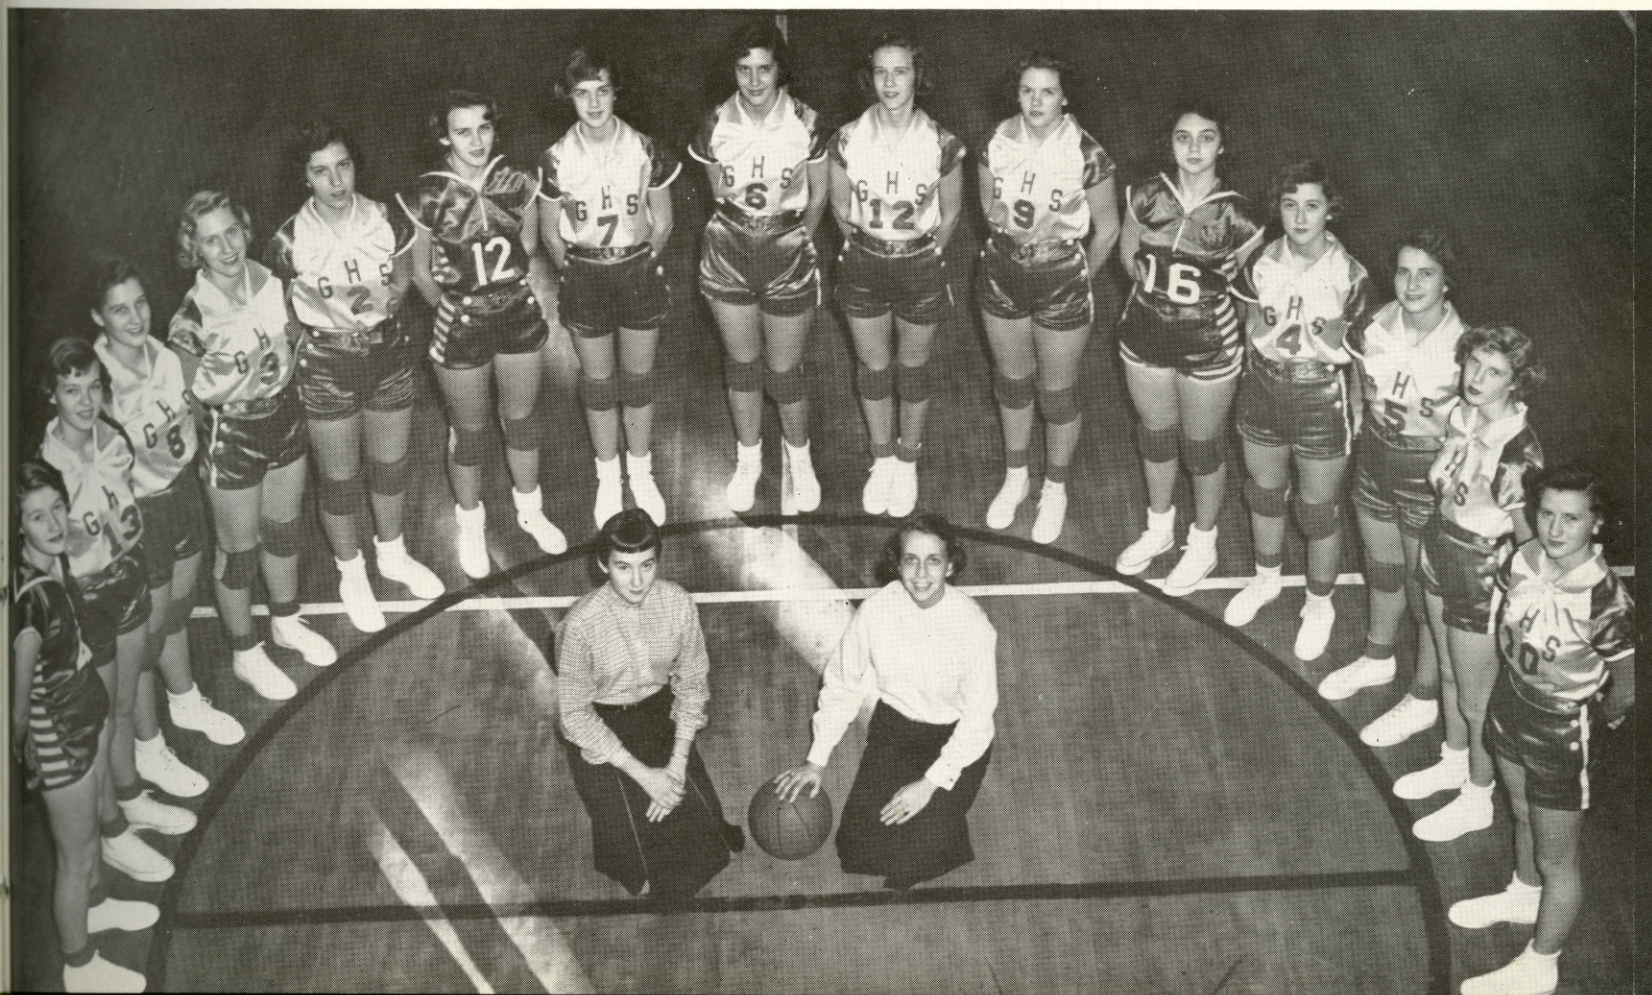

GIRLS' BASKETBALL

Basketball is the only major sport open to girls at G.H.S. Under the able and enthusiastic direction of Coach Jean Ash, the 1954-55 team played many close exciting games.

Along with the fundamentals of the game, the girls have learned to cooperate with others, have improved their coordination, and the most important thing they have learned is good

sportsmanship and clean play.

G.H.S. has a young team this year. Coach Ash is building toward the future. There are only four seniors on the team; they are Sue Tolbert, Ann Patterson, Virginia Paris, and Hannah Stewart. The remaining players range from juniors to freshmen.

Center: Mary Ann Bedford, Coach Jean Ash. *Semi-Circle:* Shelby Gee, Sonny Nivens, Captain, Anna Perry, Janet Jewell, Lyle Deaton, Paula Nivens, Becky Boggs, Ann Patterson, Virginia Paris, Hannah Stewart, Joyce Allen, Sue Tolbert, Shirley Robertson, Nancy Wofford, Norma Burgess.