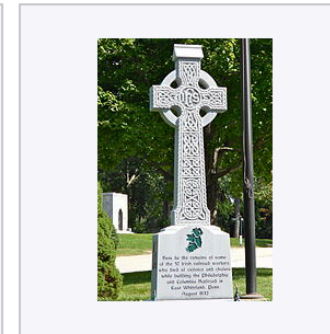

Grave of some of the victims in [West Laurel Hill Cemetery](#)