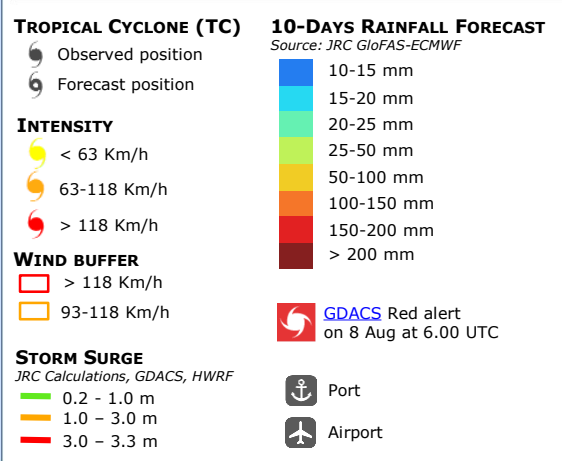

Japan, China, Taiwan | Tropical Cyclone LEKIMA

© European Union, 2019. Map produced by JRC in cooperation with DG ECHO's Situational Awareness Sector. The boundaries and the names shown on this map do not imply official endorsement or acceptance by the European Union.