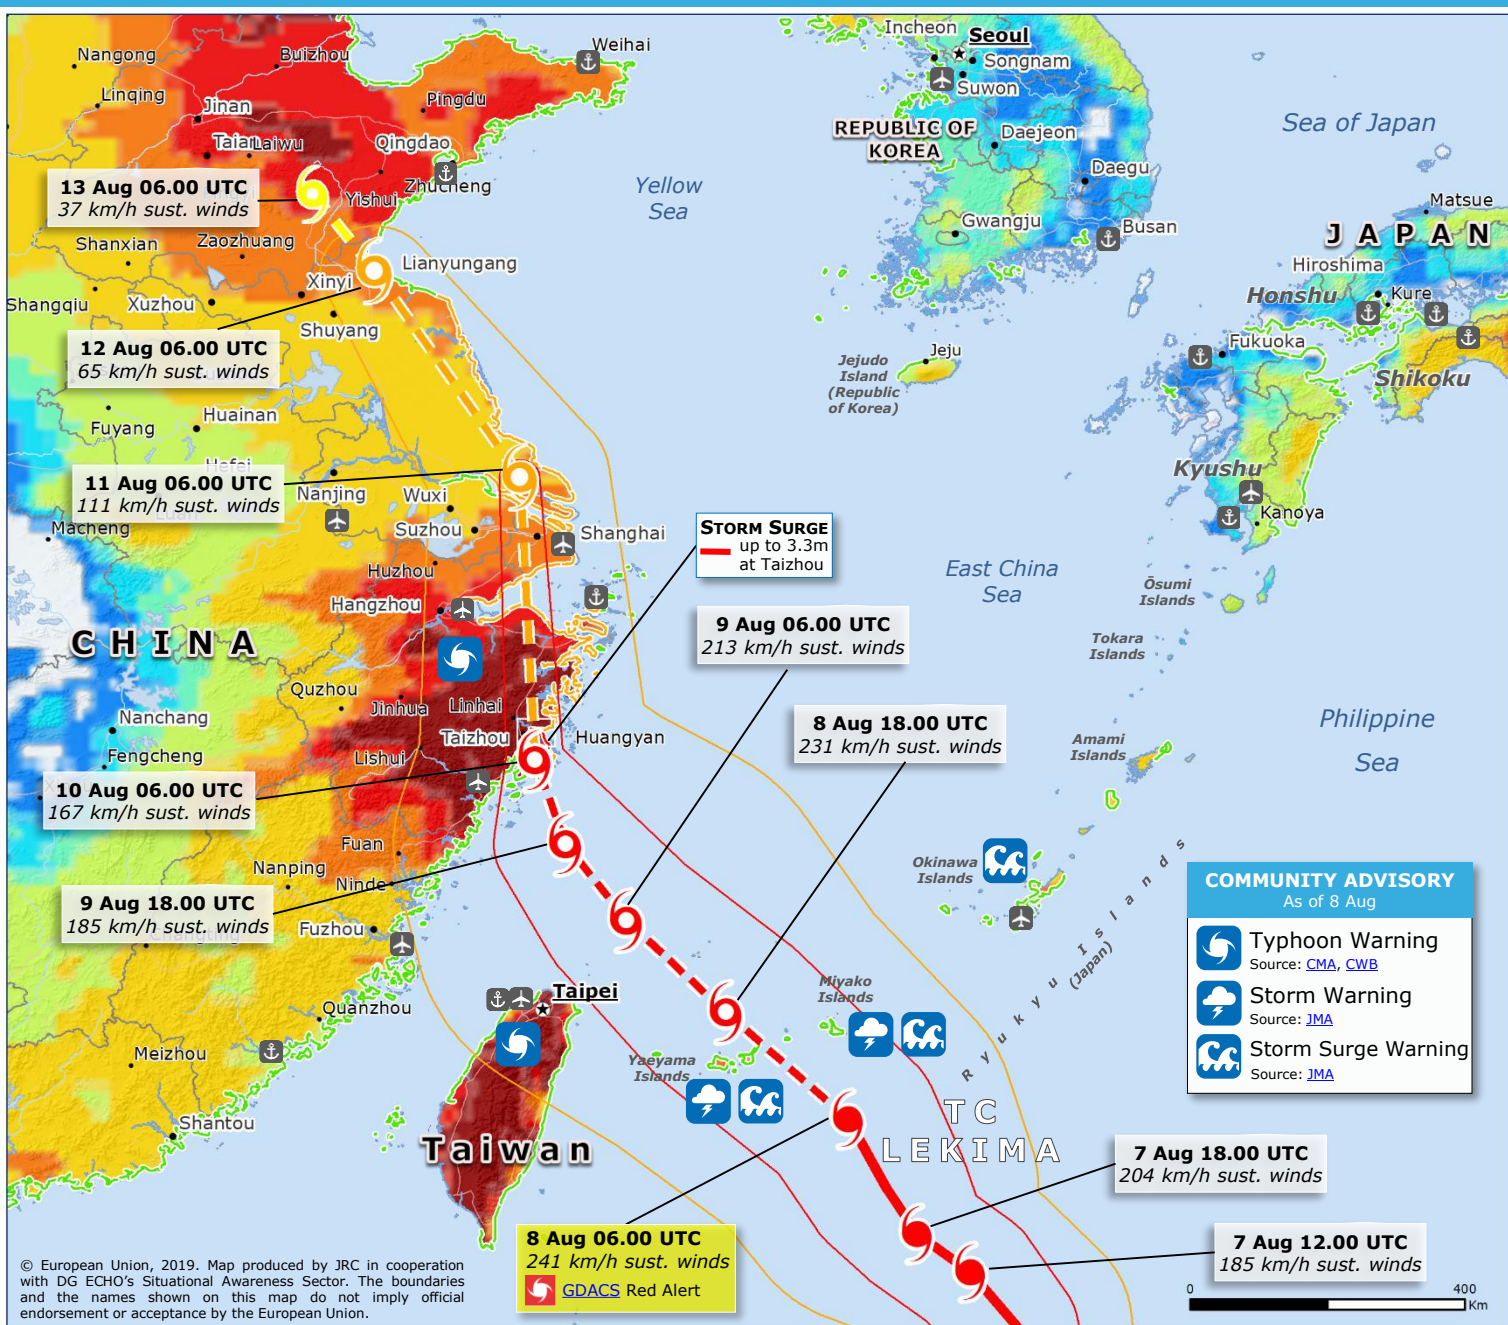

Japan, China, Taiwan | Tropical Cyclone LEKIMA

© European Union, 2019. Map produced by JRC in cooperation with DG ECHO's Situational Awareness Sector. The boundaries and the names shown on this map do not imply official endorsement or acceptance by the European Union.