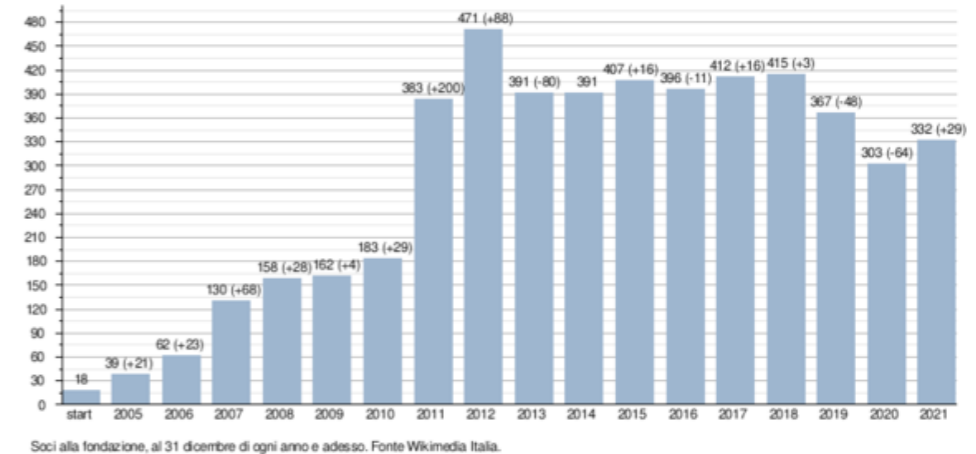

# Wikimedia Italia (WMI)

The association consists of more than 330 members.

WMI supports the **Wikimedia** and **OpenStreetMap** projects and the activities of their contributors.

<https://wiki.wikimedia.it/wiki/Statuto>