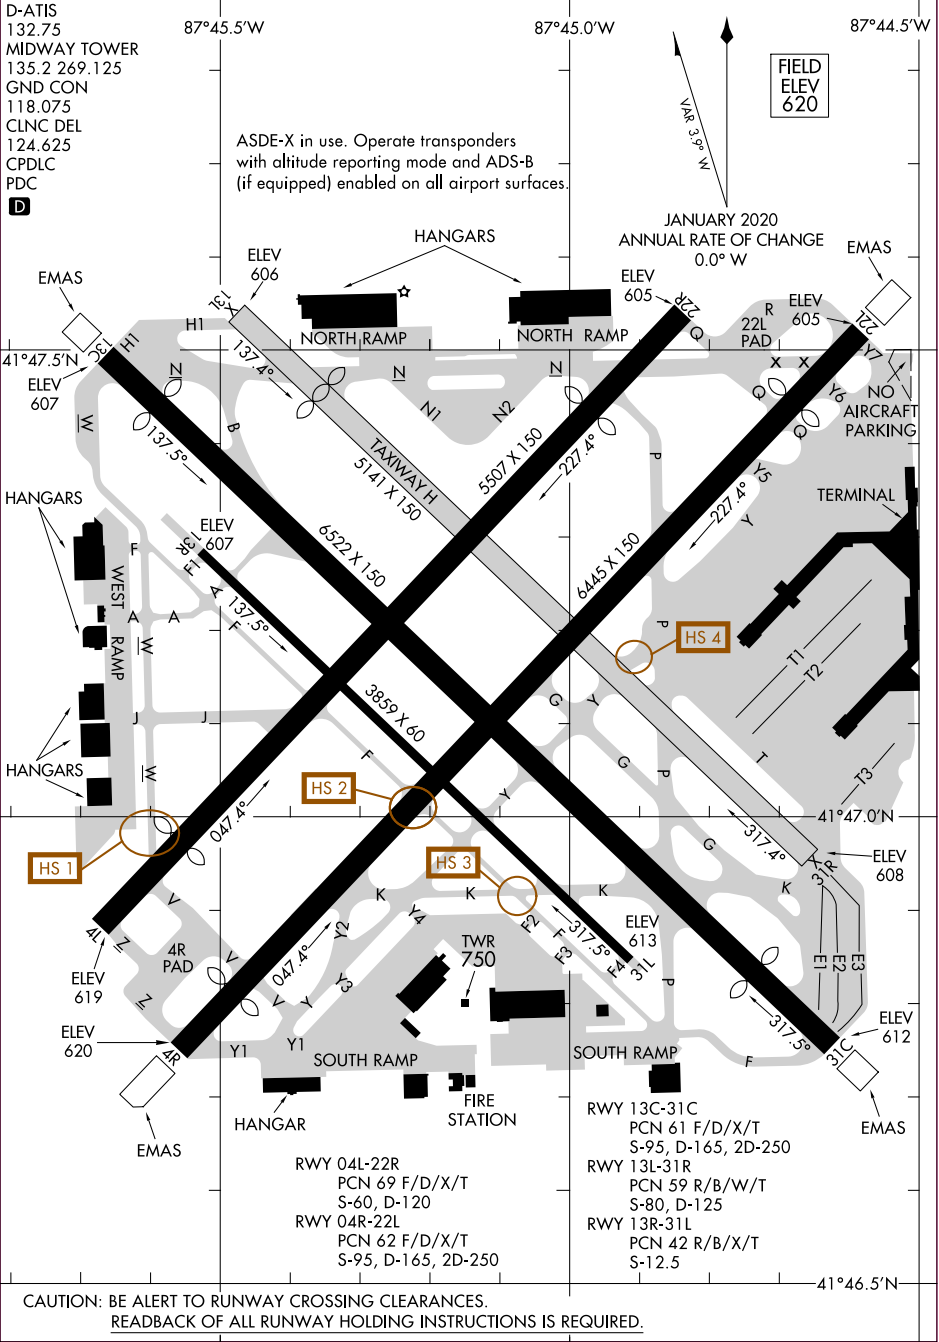

# AIRPORT DIAGRAM

AL-81 (FAA)

CHICAGO MIDWAY INTL (MDW)  
CHICAGO, ILLINOIS

EC-3, 30 NOV 2023 to 28 DEC 2023

EC-3, 30 NOV 2023 to 28 DEC 2023

# AIRPORT DIAGRAM

CHICAGO, ILLINOIS  
CHICAGO MIDWAY INTL (MDW)