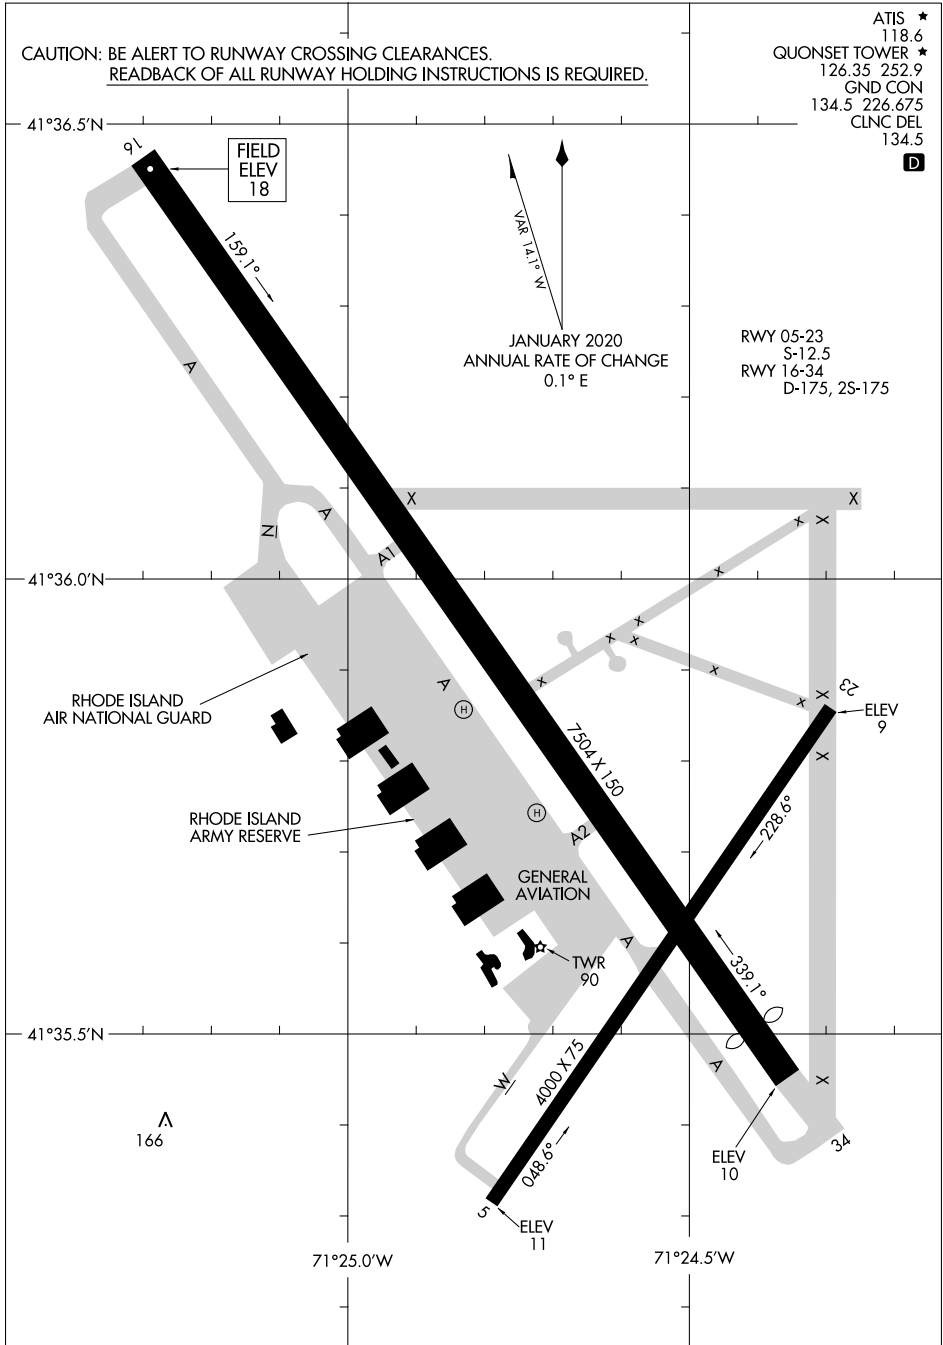

# AIRPORT DIAGRAM

AL-338 (FAA)

QUONSET STATE (OQT)  
NORTH KINGSTOWN, RHODE ISLAND

CAUTION: BE ALERT TO RUNWAY CROSSING CLEARANCES.  
READEBACK OF ALL RUNWAY HOLDING INSTRUCTIONS IS REQUIRED.

ATIS ★  
 118.6  
 QUONSET TOWER ★  
 126.35 252.9  
 GND CON  
 134.5 226.675  
 CLNC DEL  
 134.5

NE-1, 28 JAN 2021 to 25 FEB 2021

NE-1, 28 JAN 2021 to 25 FEB 2021