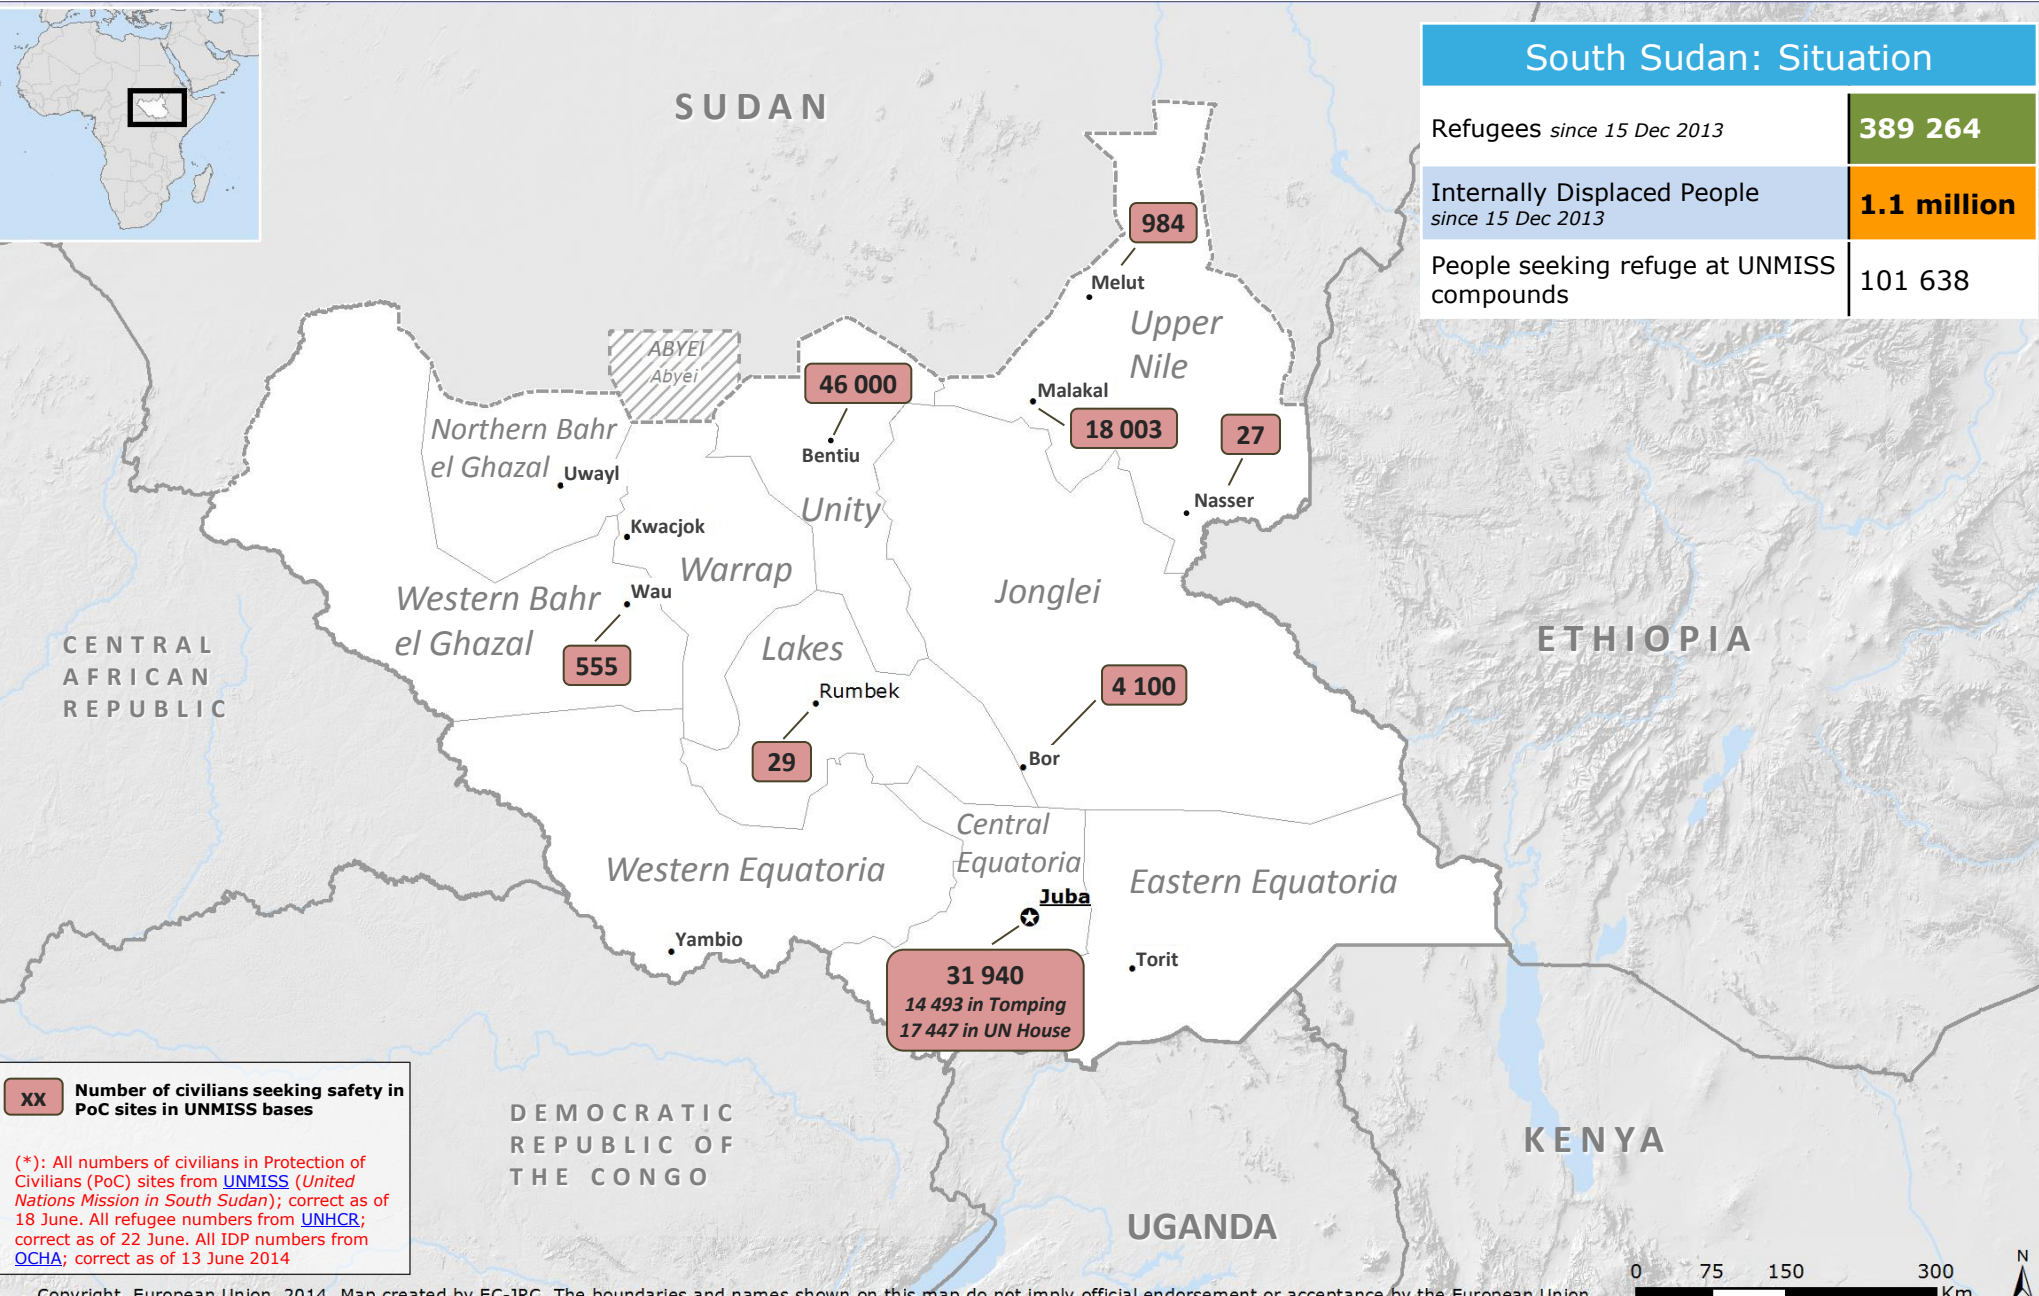

24 June 2014: South Sudan – Protection of Civilians

South Sudan: Situation	
Refugees since 15 Dec 2013	389 264
Internally Displaced People since 15 Dec 2013	1.1 million
People seeking refuge at UNMISS compounds	101 638

XX Number of civilians seeking safety in PoC sites in UNMISS bases

(*): All numbers of civilians in Protection of Civilians (PoC) sites from UNMISS (United Nations Mission in South Sudan); correct as of 18 June. All refugee numbers from UNHCR; correct as of 22 June. All IDP numbers from OCHA; correct as of 13 June 2014