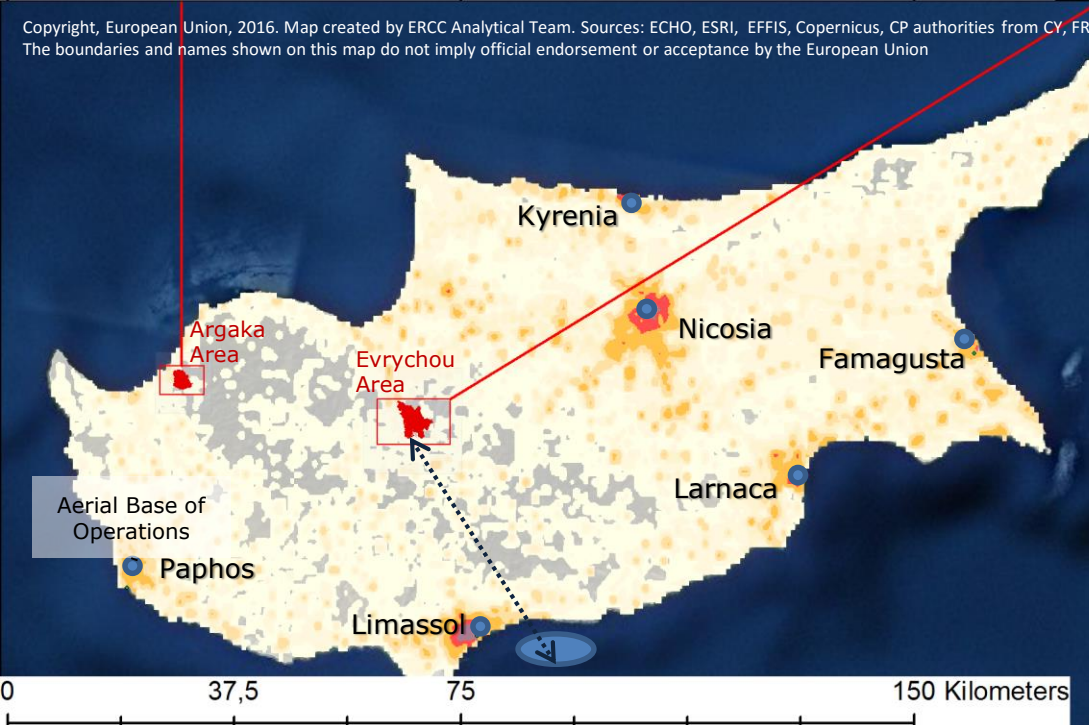

Copyright, European Union, 2016. Map created by ERCC Analytical Team. Sources: ECHO, ESRI, EFFIS, Copernicus, CP authorities from CY, FR, GR, IT. The boundaries and names shown on this map do not imply official endorsement or acceptance by the European Union

UCPM: Operational activity				
Country	Type of assets	Nr.	Nr. of drops	
EERC 'Buffer' Italy	Canadair CL415	1	32	
EERC France	Canadair CL415	2	46	
France	Command Plane B200	N/A	N/A	
Greece	Canadair CL415	2	51	
Greece	Superpuma - helicopter	2	150	
Cyprus	helicopters	2	490	
Cyprus	Thrush 550	1	50	
Cyprus	Air Tractor 802	1	21	