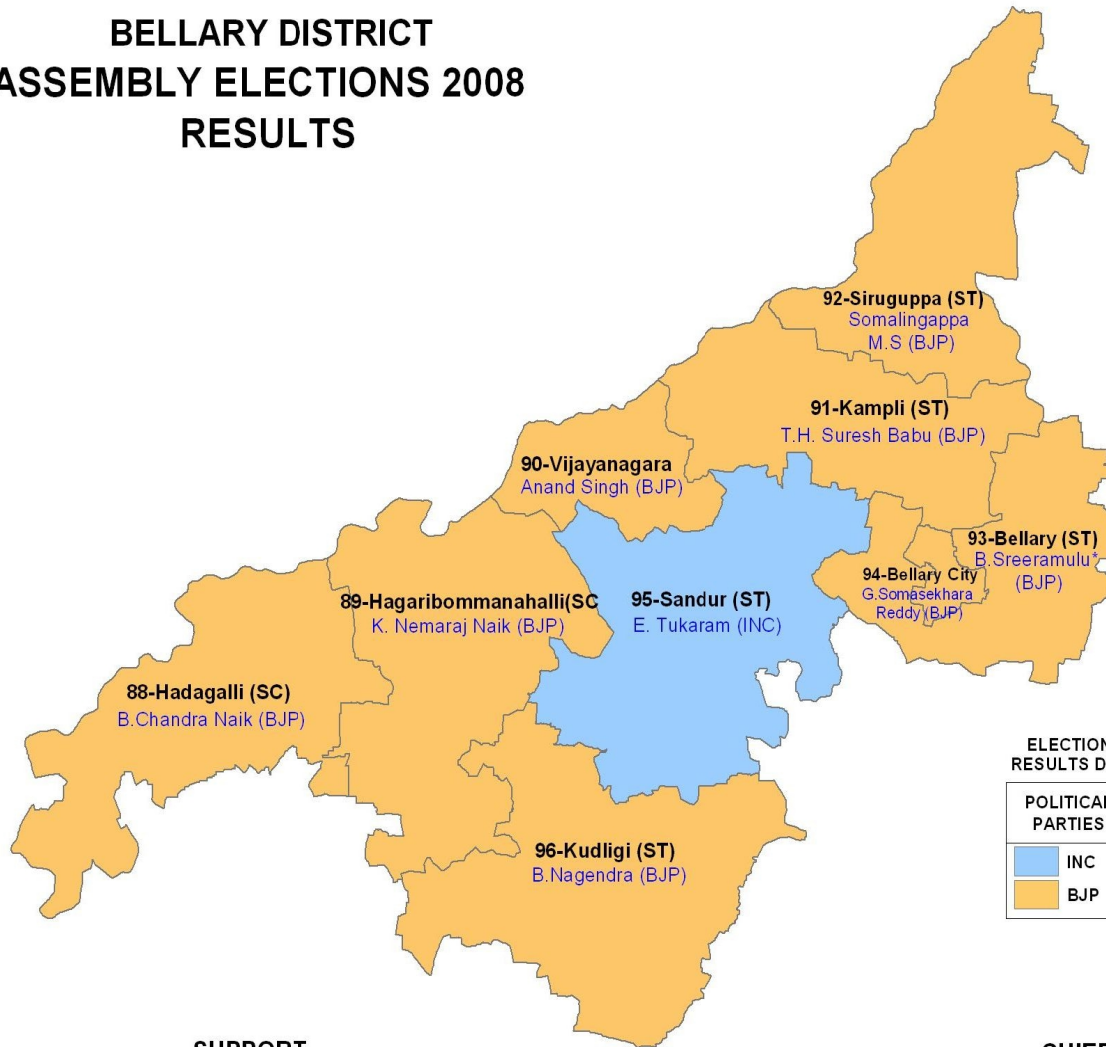

BELLARY DISTRICT ASSEMBLY ELECTIONS 2008 RESULTS

ELECTIONS HELD - 9 CONSTITUENCIES
RESULTS DECLARED -9 CONSTITUENCIES

POLITICAL PARTIES	CONSTITUENCIES WON
INC	1
BJP	8

SUPPORT
ZOOMIN SOFTECH PVT. LTD.

CHIEF ELECTORAL OFFICER
KARNATAKA