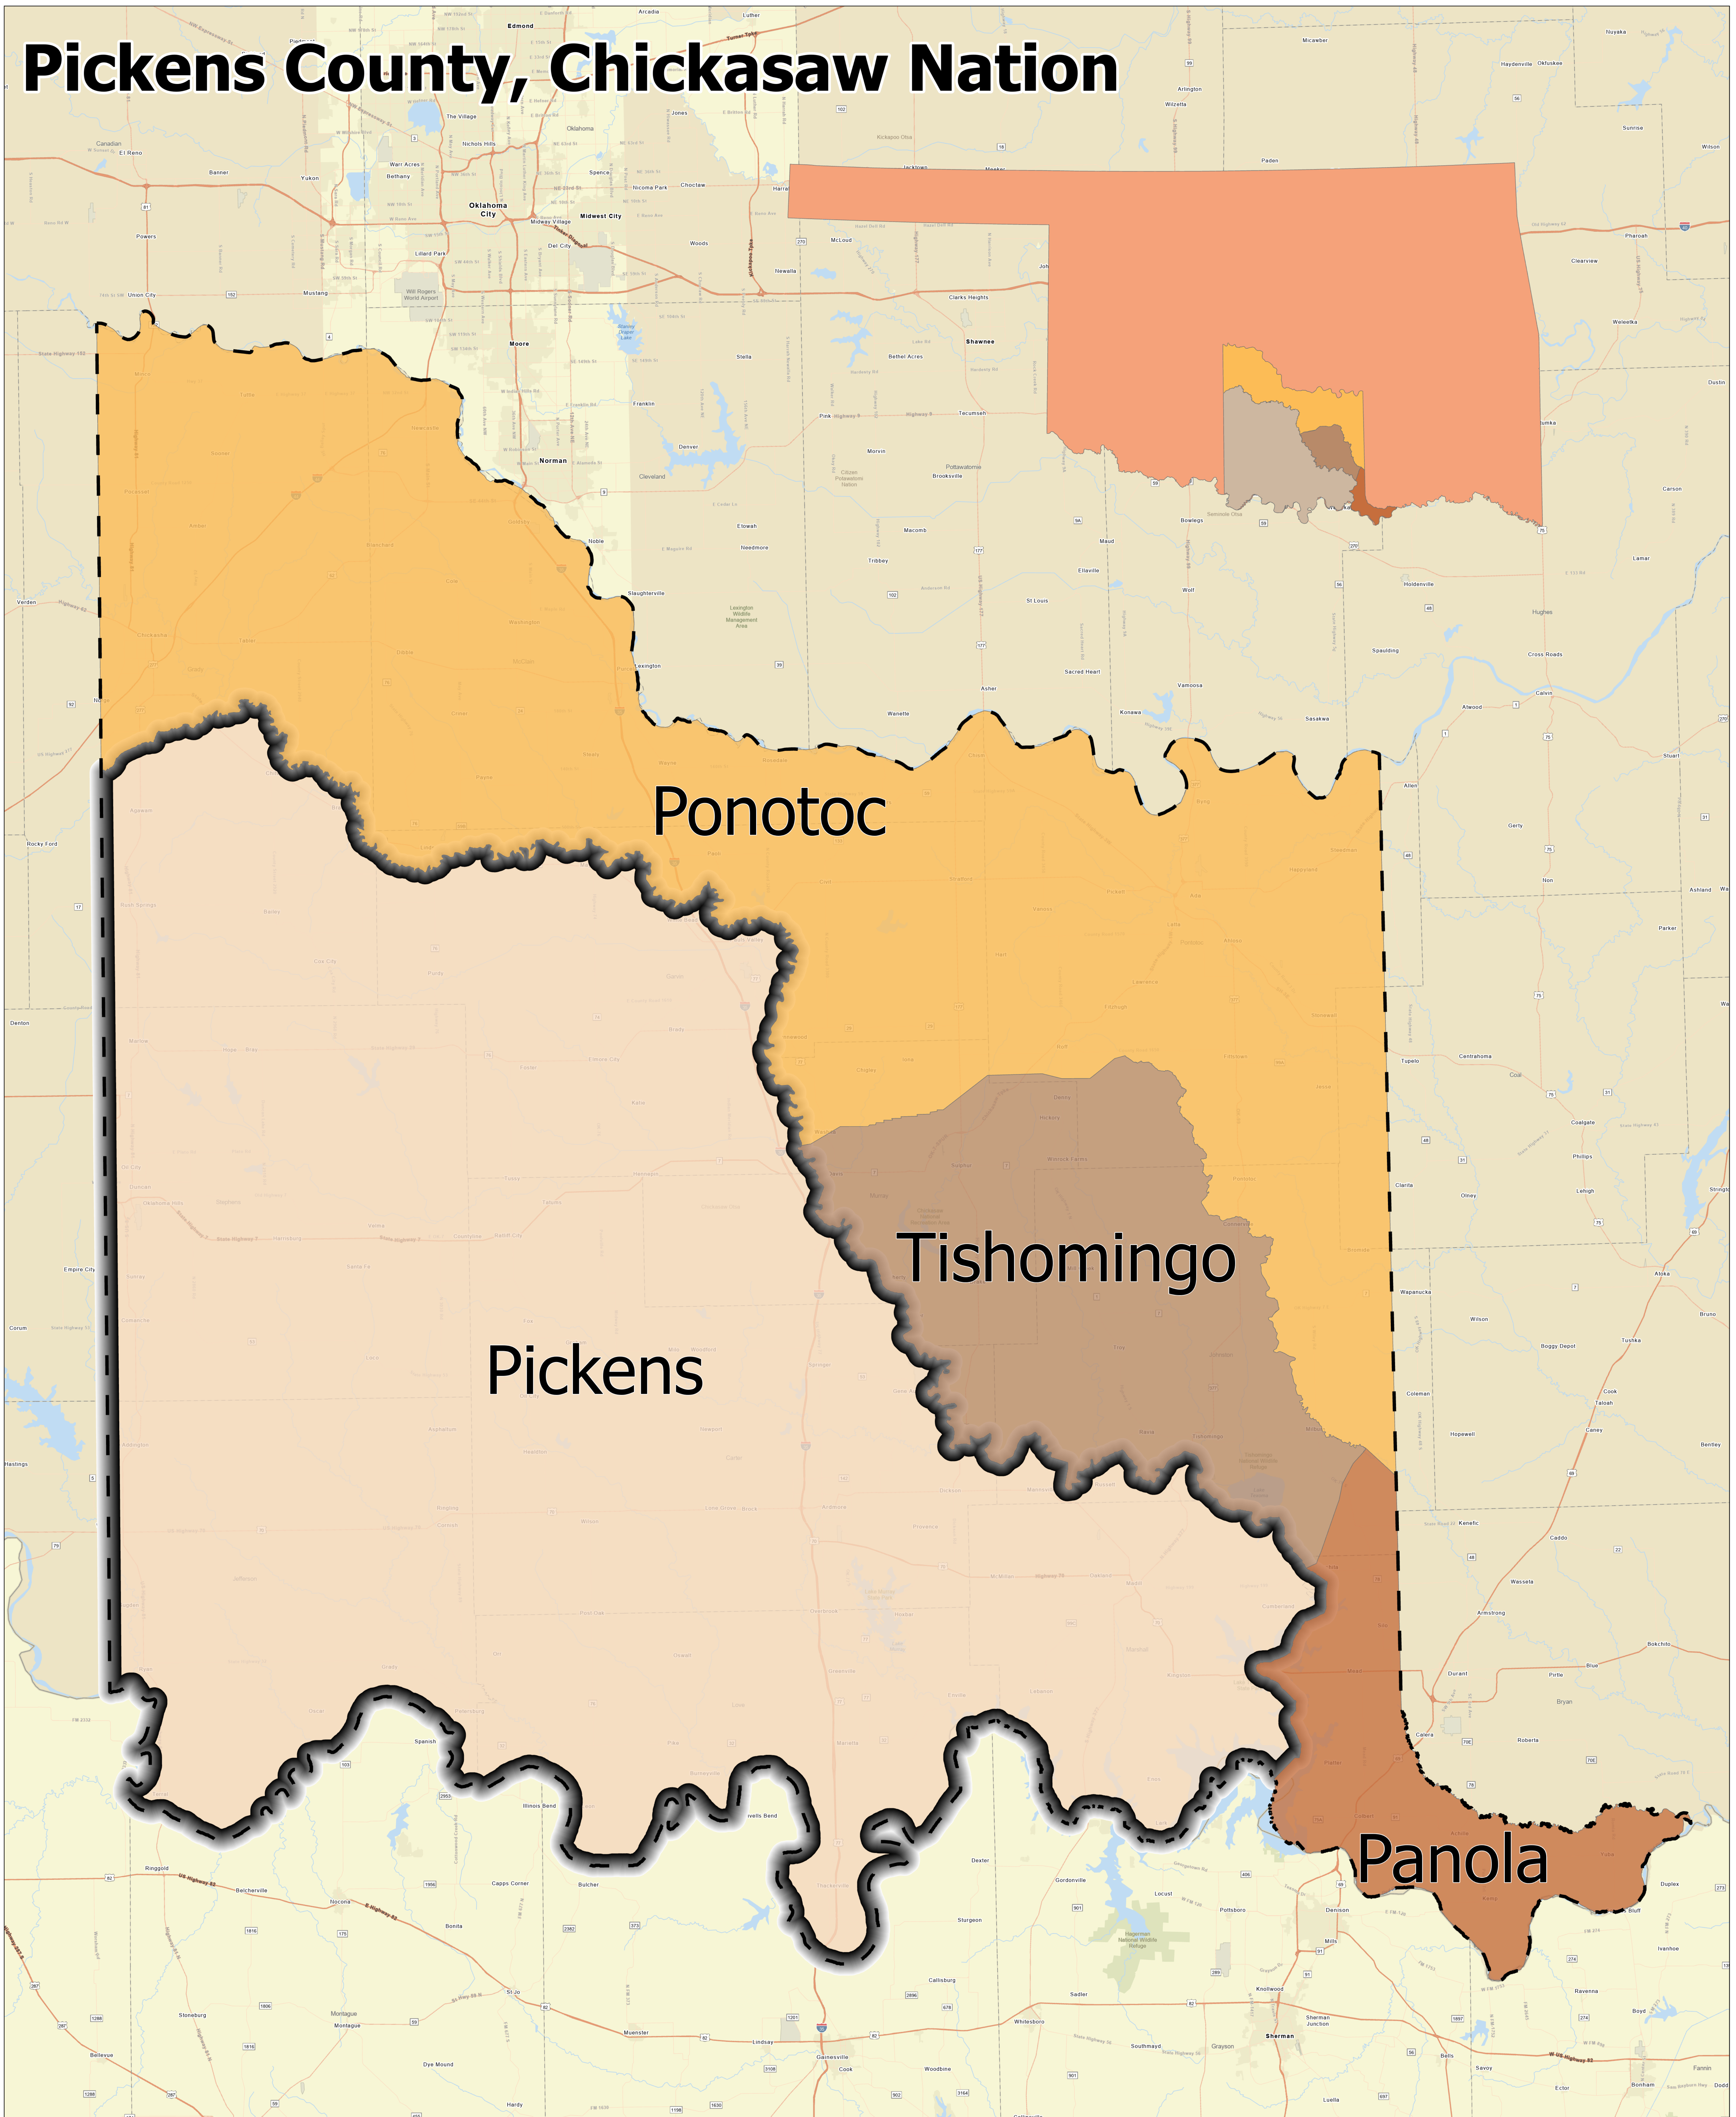

Pickens County, Chickasaw Nation

Ponotoc

Tishomingo

Pickens

Panola

Chickasaw Nation Boundary

Choctaw Nation
GIS

Date Created: 5/29/2020
Credits: Choctaw Nation GIS Department
Contact: cnogis@choctawnation.com - 580.924.8280, ext. 2257
Path: Z:\ChickasawNation\PickensCounty\PickensCounty.aprx
Disclaimer: The data on this map is for informational and planning purposes only. The Choctaw Nation of Oklahoma is not responsible for the misuse or misrepresentation of the data.