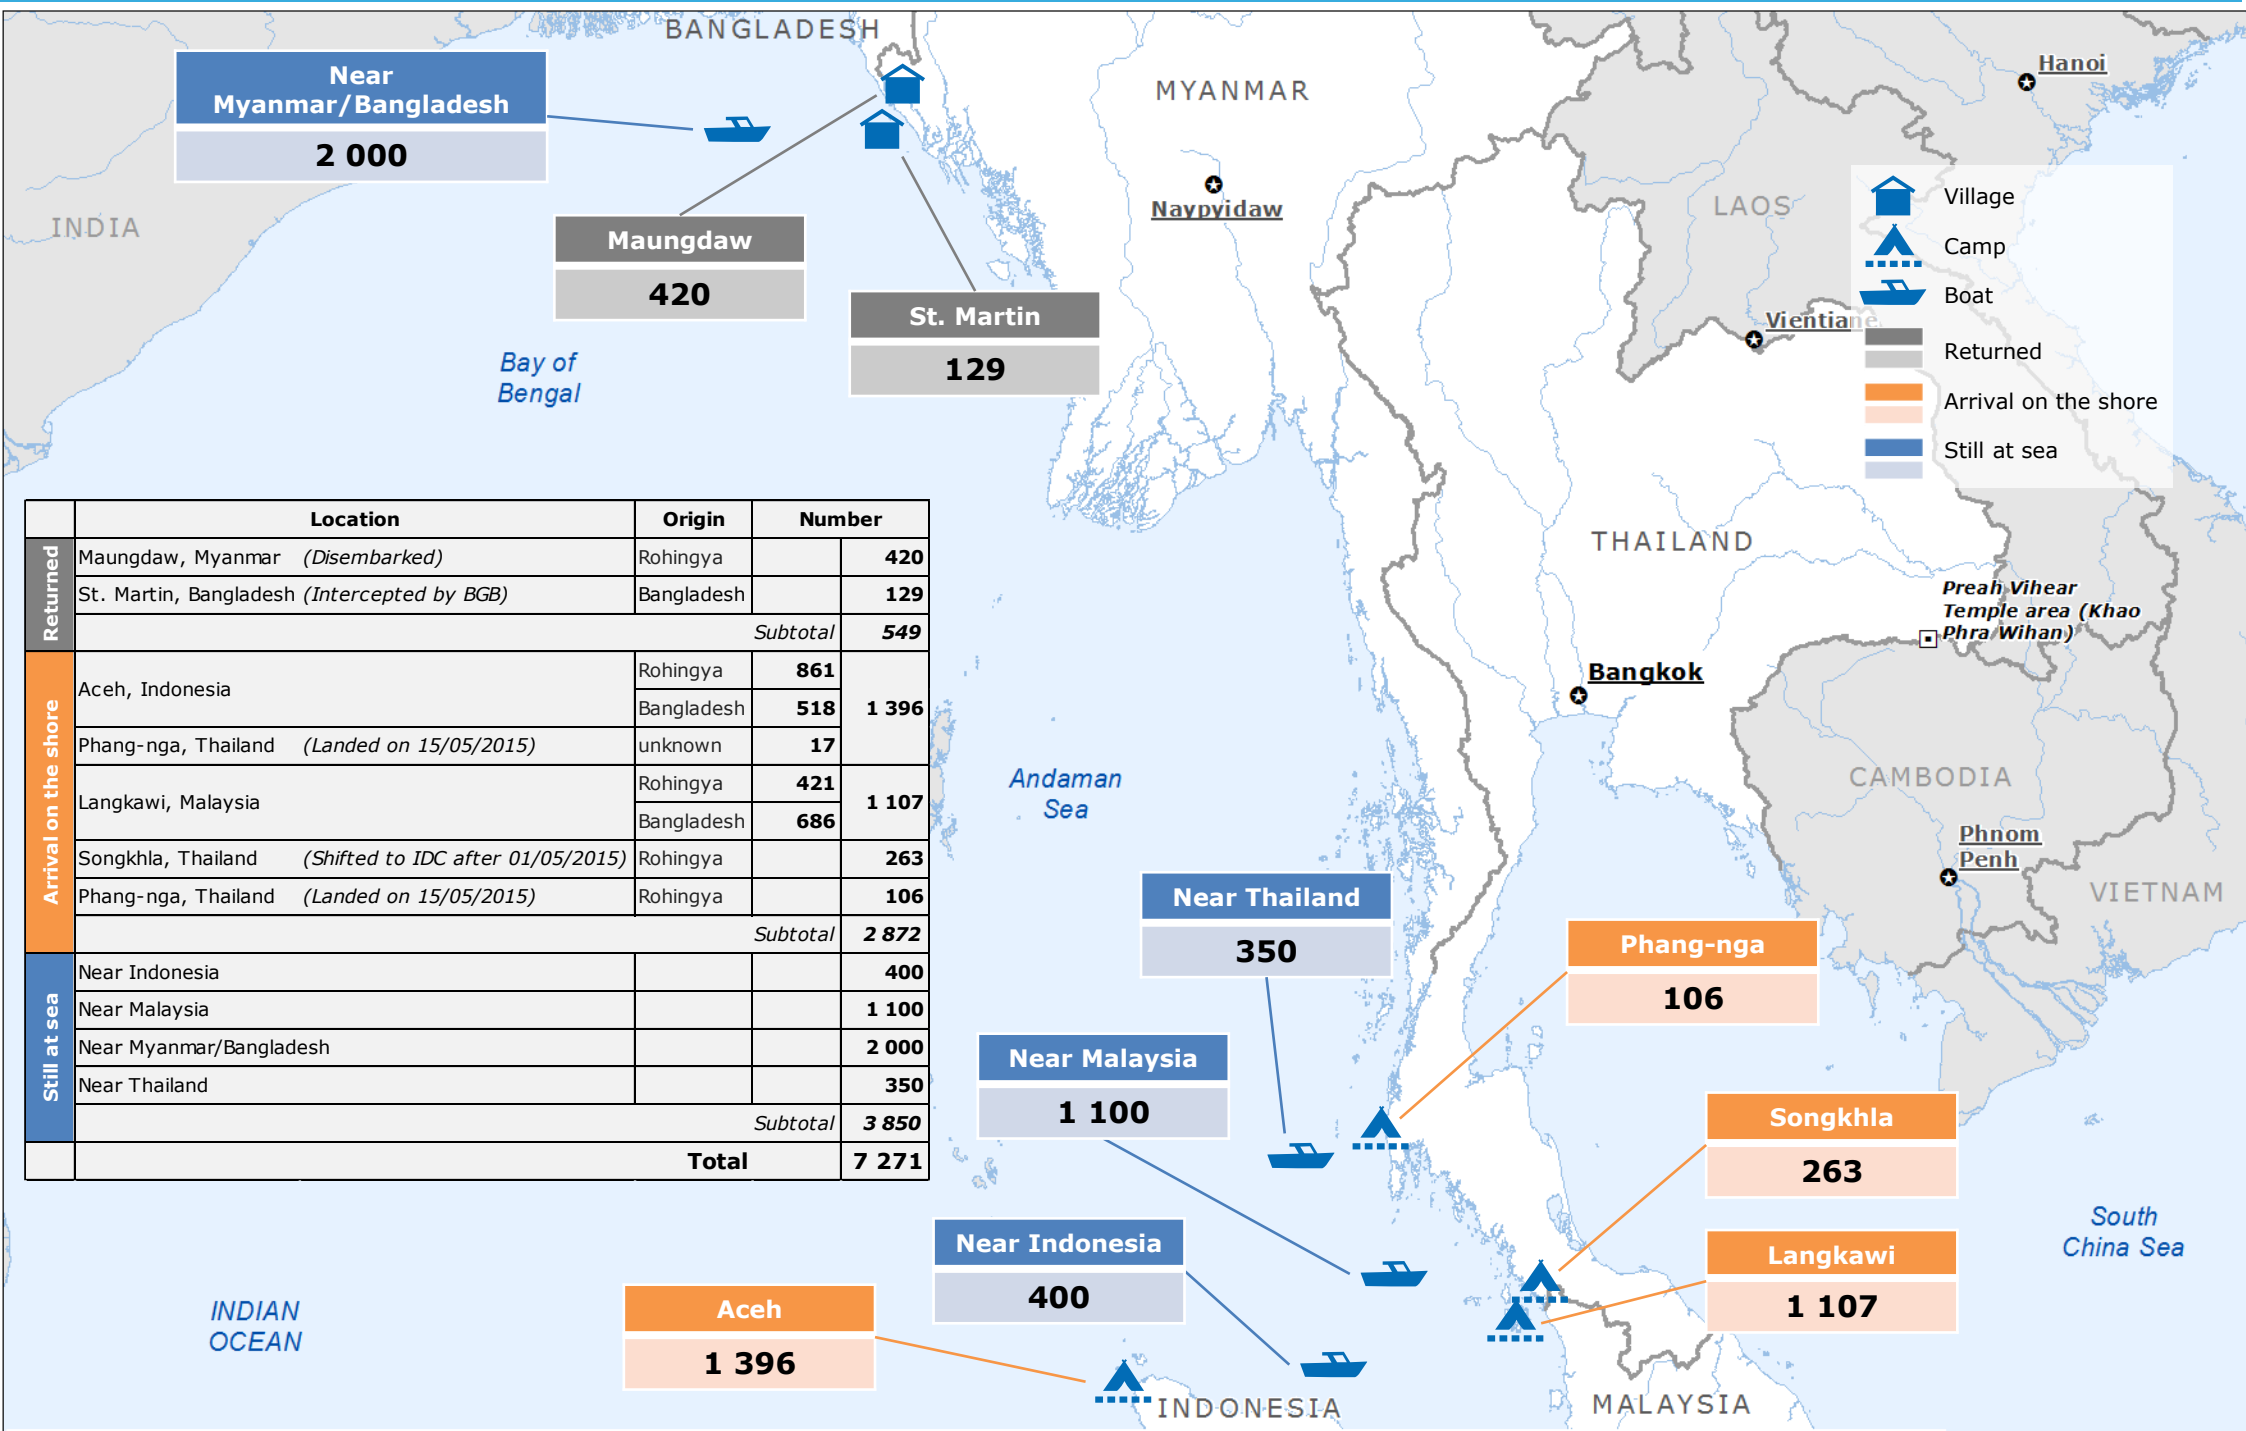

Boat Refugees - Bay of Bengal and Andaman Sea

	Location	Origin	Number
Returned	Maungdaw, Myanmar (Disembarked)	Rohingya	420
	St. Martin, Bangladesh (Intercepted by BGB)	Bangladesh	129
	Subtotal		549
Arrival on the shore	Aceh, Indonesia	Rohingya	861
		Bangladesh	518
	Subtotal		1 396
	Phang-nga, Thailand (Landed on 15/05/2015)	unknown	17
	Langkawi, Malaysia	Rohingya	421
		Bangladesh	686
Subtotal		1 107	
Still at sea	Songkhla, Thailand (Shifted to IDC after 01/05/2015)	Rohingya	263
	Phang-nga, Thailand (Landed on 15/05/2015)	Rohingya	106
	Subtotal		2 872
	Near Indonesia		400
Still at sea	Near Malaysia		1 100
	Near Myanmar/Bangladesh		2 000
	Near Thailand		350
	Subtotal		3 850
Total			7 271