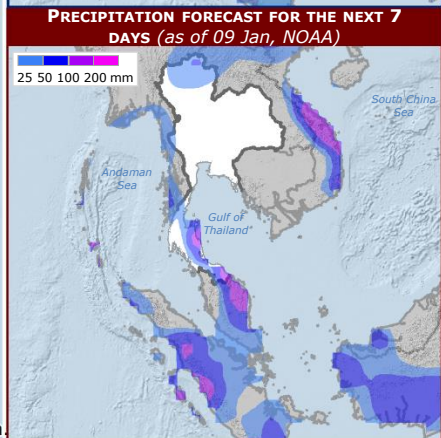

FLOOD SITUATION as of 09 Jan (ECHO, ThaiFlood)

- Severely affected areas
- Critically affected areas
- Affected areas

- Dead people
- Evacuated people
- Affected people
- Flooded houses
- Traffic disruptions
- Heavy rain