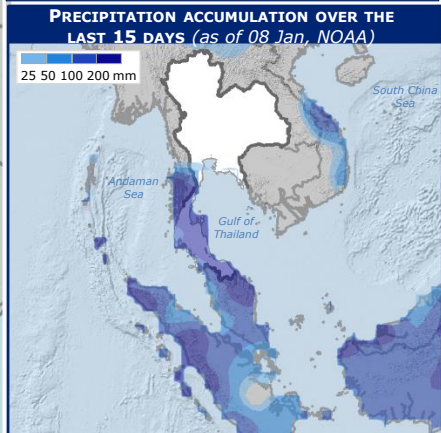

**Impact due to severe weather**

- 21 people dead**
- 700 000 people affected**

**SITUATION**

- Unseasonably heavy rain, the worst in 30 years, has hit 12 out of 67 provinces, mainly in southern Thailand. Widespread flooding has affected an estimated 700 000 people and 21 people are reported to have died.
- The floods have cut off roads, rail services, forced the closure of airports, damaged bridges, and left thousands stranded in their homes. Military assets are being deployed to provide assistance. People are being evacuated to higher ground.
- Southern Thailand is a major rubber-producing area, and the flooding may have a serious impact on the livelihoods of farmers.

Sources: ECHO, Local Media

**THAILAND**

- 21**
- 700 000**

**FLOOD SITUATION as of 09 Jan (ECHO, ThaiFlood)**

- Severely affected areas
- Critically affected areas
- Affected areas

- Dead people
- Evacuated people
- Affected people
- Flooded houses
- Traffic disruptions
- Heavy rain