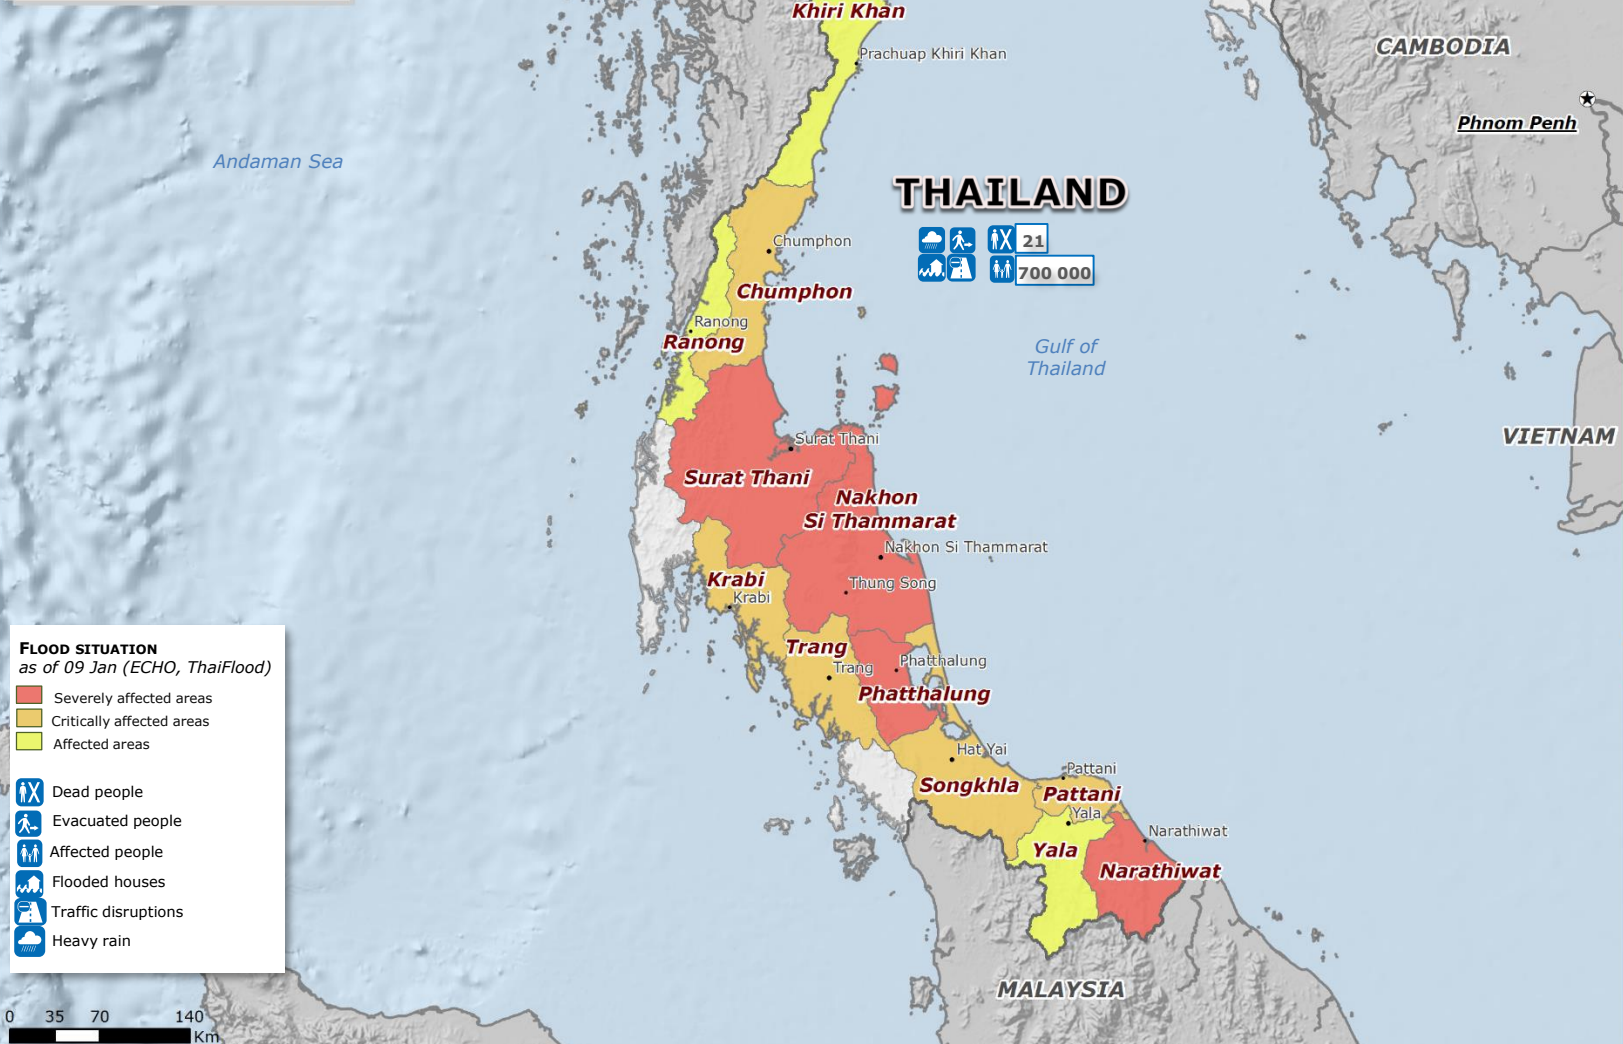

**Impact due to severe weather**

- 21 people dead**
- 700 000 people affected**

**SITUATION**

- Unseasonably heavy rain, the worst in 30 years, has hit 12 out of 67 provinces, mainly in southern Thailand. Widespread flooding has affected an estimated 700 000 people and 21 people are reported to have died.
- The floods have cut off roads, rail services, forced the closure of airports, damaged bridges, and left thousands stranded in their homes. Military assets are being deployed to provide assistance. People are being evacuated to higher ground.
- Southern Thailand is a major rubber-producing area, and the flooding may have a serious impact on the livelihoods of farmers.

Sources: ECHO, Local Media

**THAILAND**

- 21**
- 700 000**

**FLOOD SITUATION as of 09 Jan (ECHO, ThaiFlood)**

- Severely affected areas
- Critically affected areas
- Affected areas

- Dead people
- Evacuated people
- Affected people
- Flooded houses
- Traffic disruptions
- Heavy rain