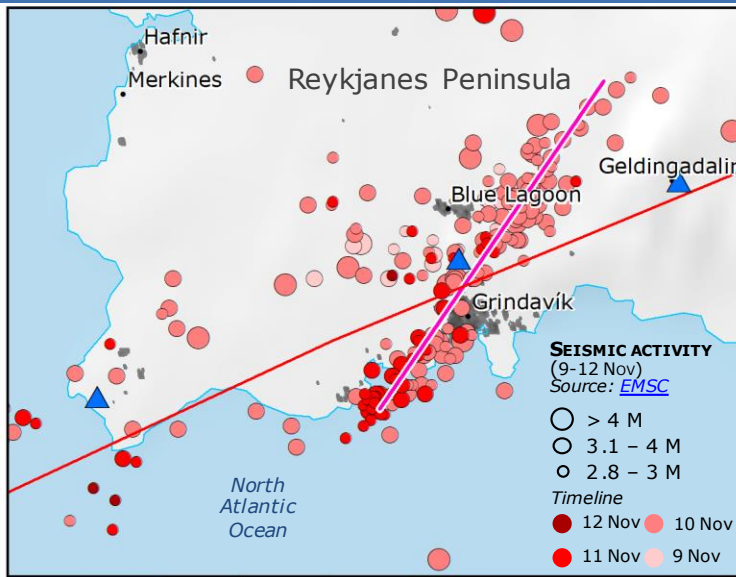

# Iceland | Reykjanes peninsula volcanic unrest

## Impact overview in Grindavik town as of 13 November

Source: [Civil Defence Iceland #1, #2, #3, #4](#)

- 3 700** Preventively evacuated people (entire [town](#))
- Considerable damage to roads.
- Damage to infrastructure, power, water, sewage and communication.
- State of Emergency [declaration](#) as of 10 Nov.
- Large scale coordination ongoing on national level and local level.