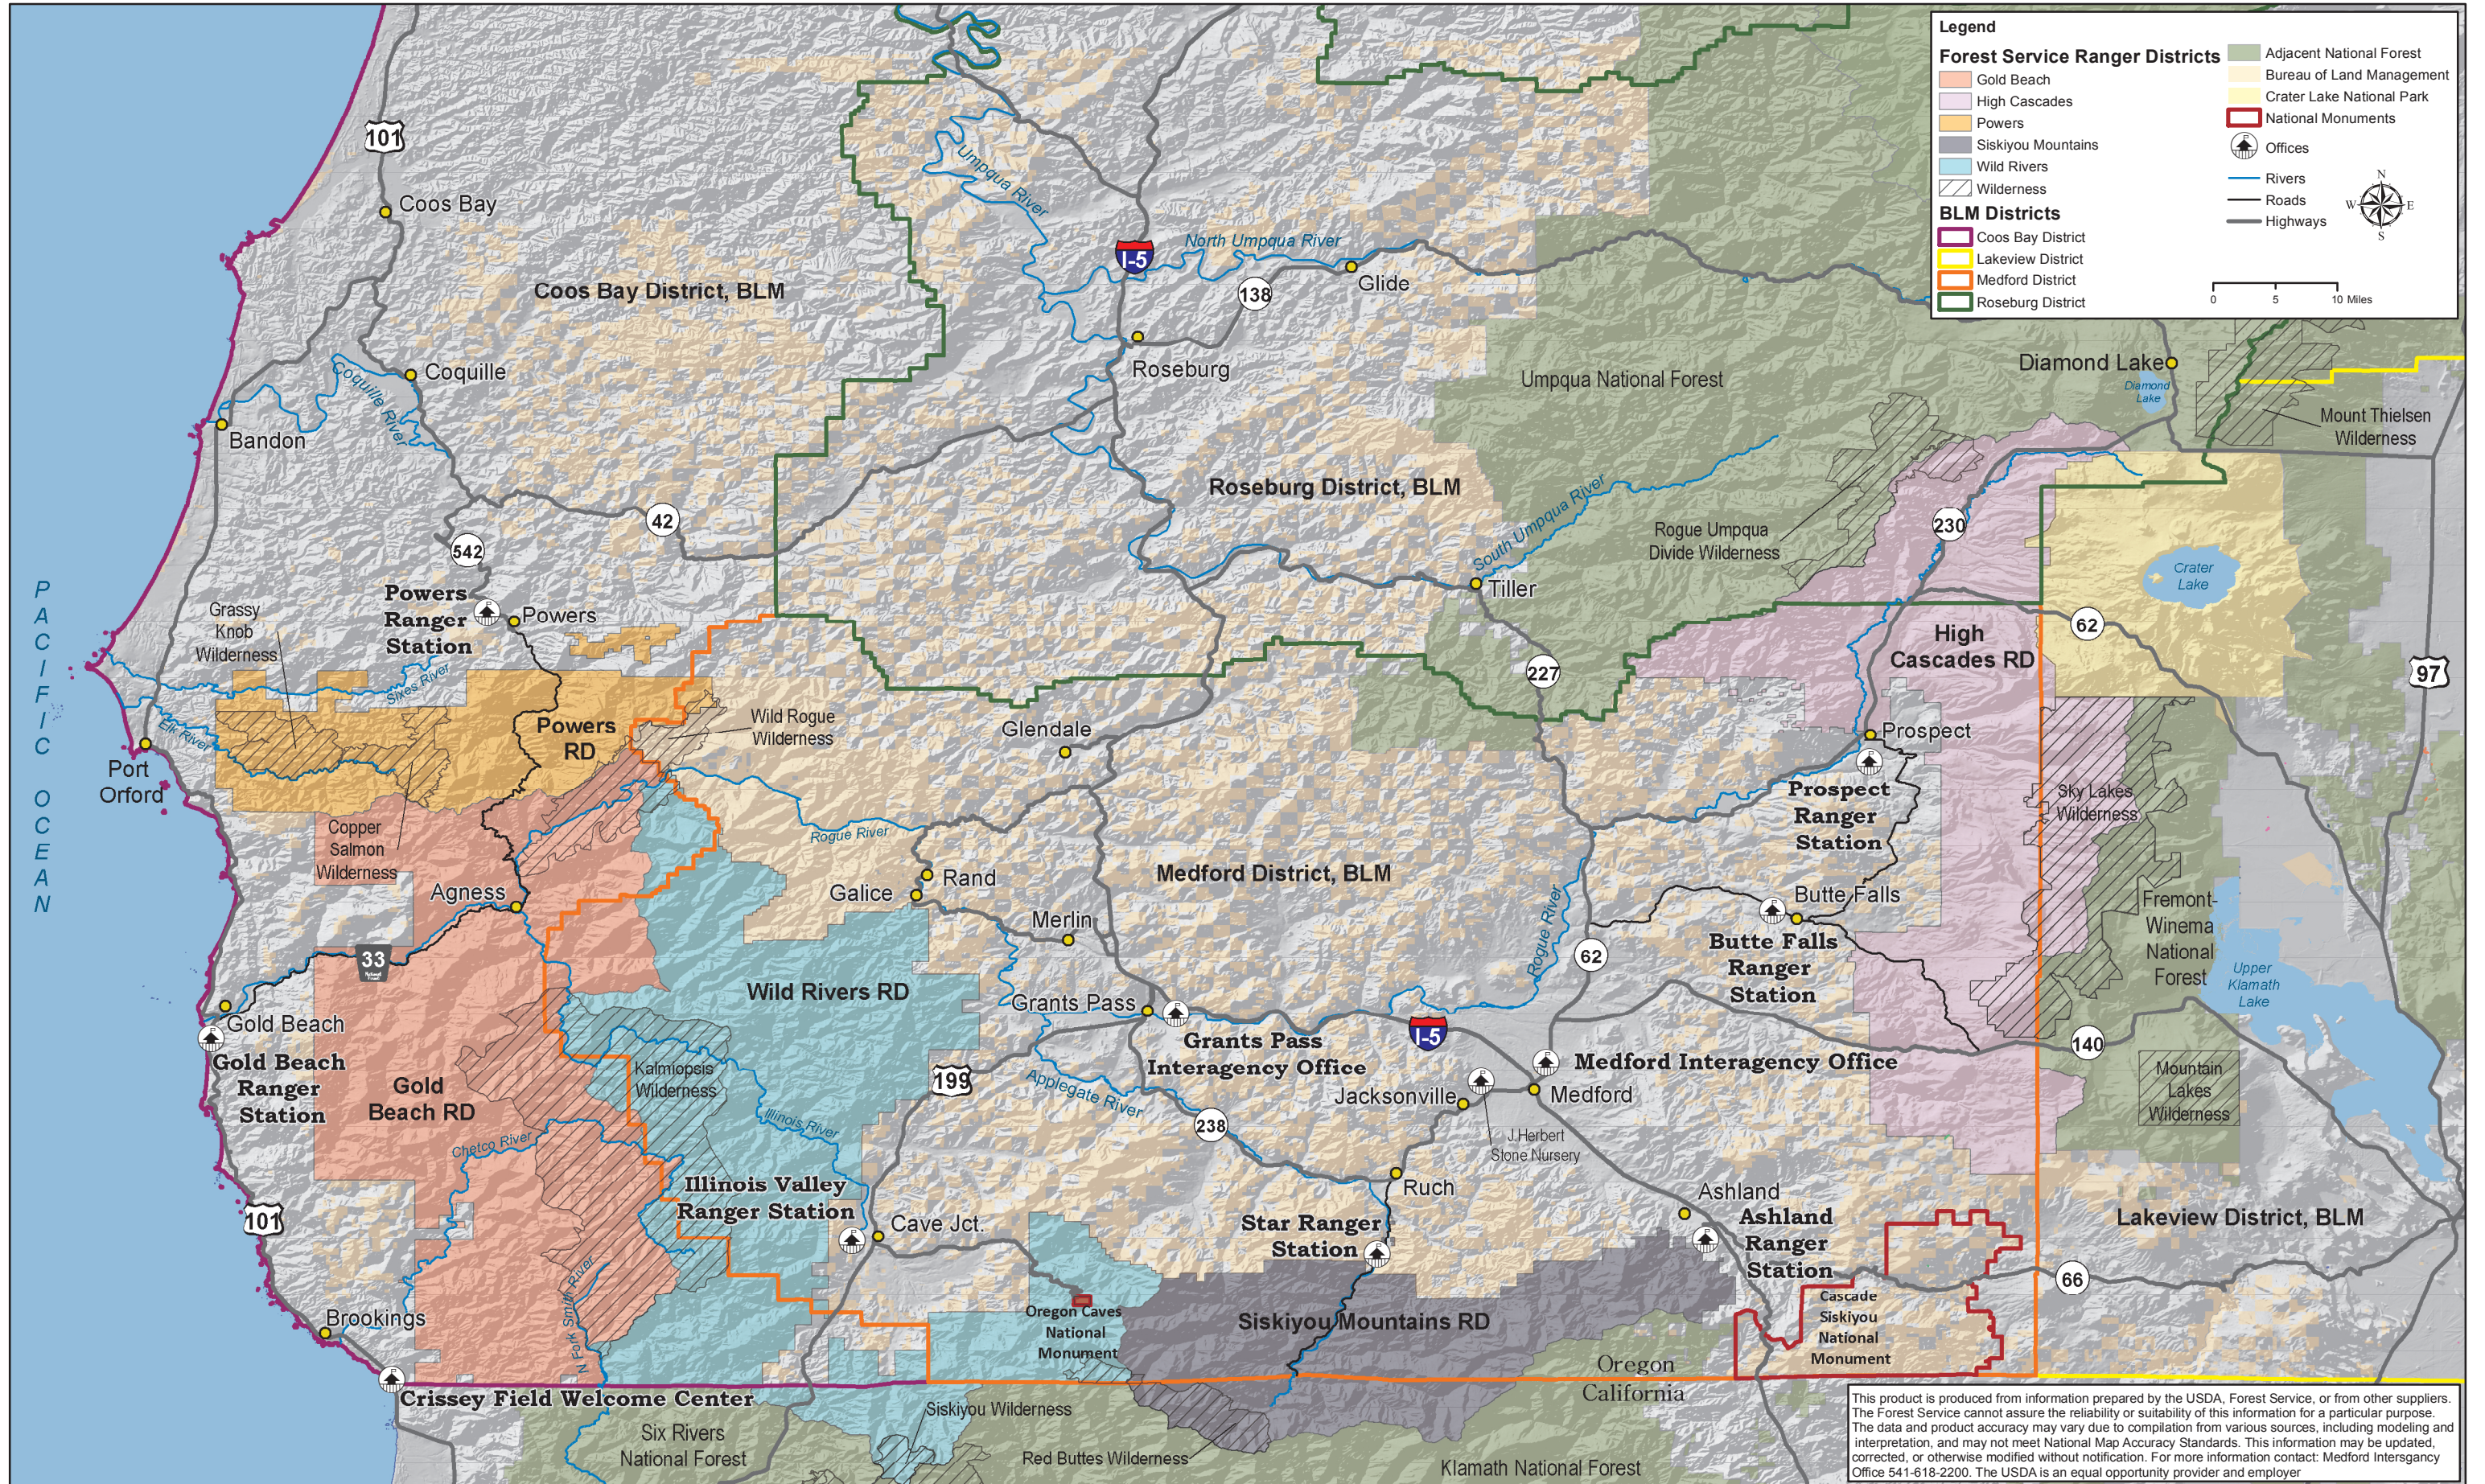

Rogue River - Siskiyou National Forest Districts

This product is produced from information prepared by the USDA, Forest Service, or from other suppliers. The Forest Service cannot assure the reliability or suitability of this information for a particular purpose. The data and product accuracy may vary due to compilation from various sources, including modeling and interpretation, and may not meet National Map Accuracy Standards. This information may be updated, corrected, or otherwise modified without notification. For more information contact: Medford Intersagency Office 541-618-2200. The USDA is an equal opportunity provider and employer.