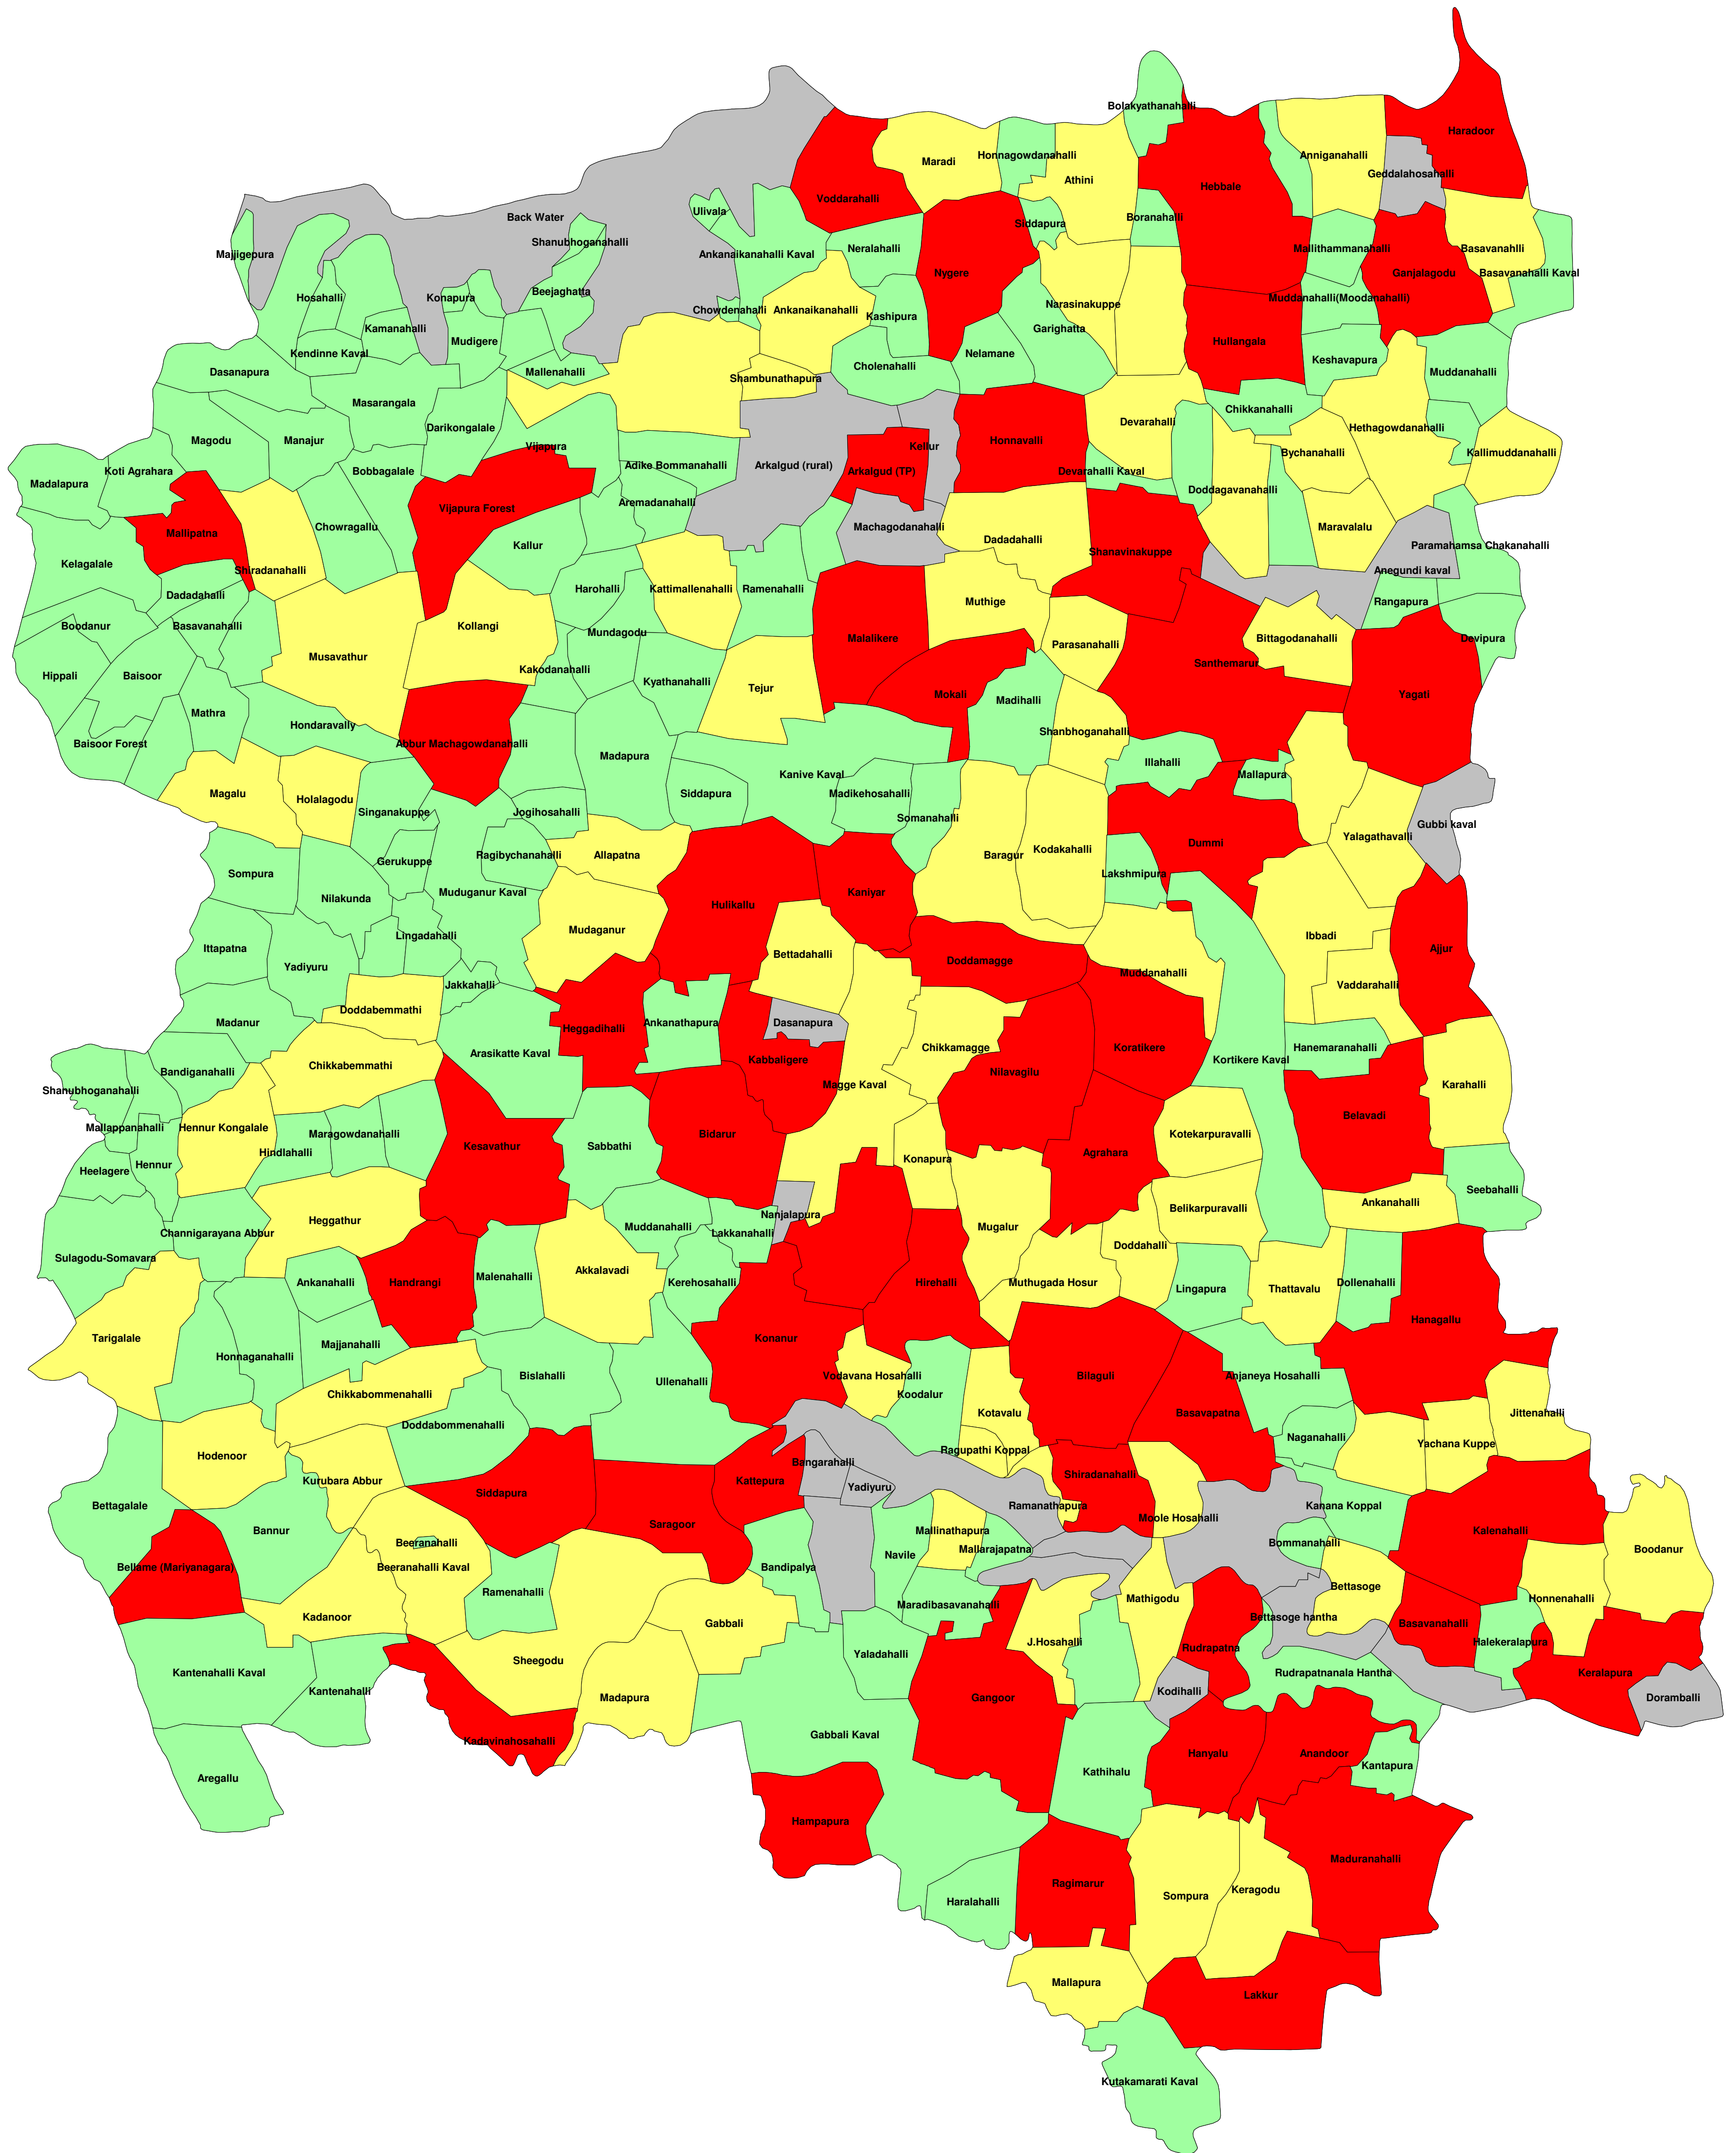

# ARAKALAGUD TALUK

PREPARED AT : NRDMS CENTRE/ZP/HASSAN.

**POPULATION AS PER 2001 CENSUS**

UN INHABITED	(19)
1 TO 500	(147)
500 TO 1,000	(79)
1,000 TO 15,200	(53)