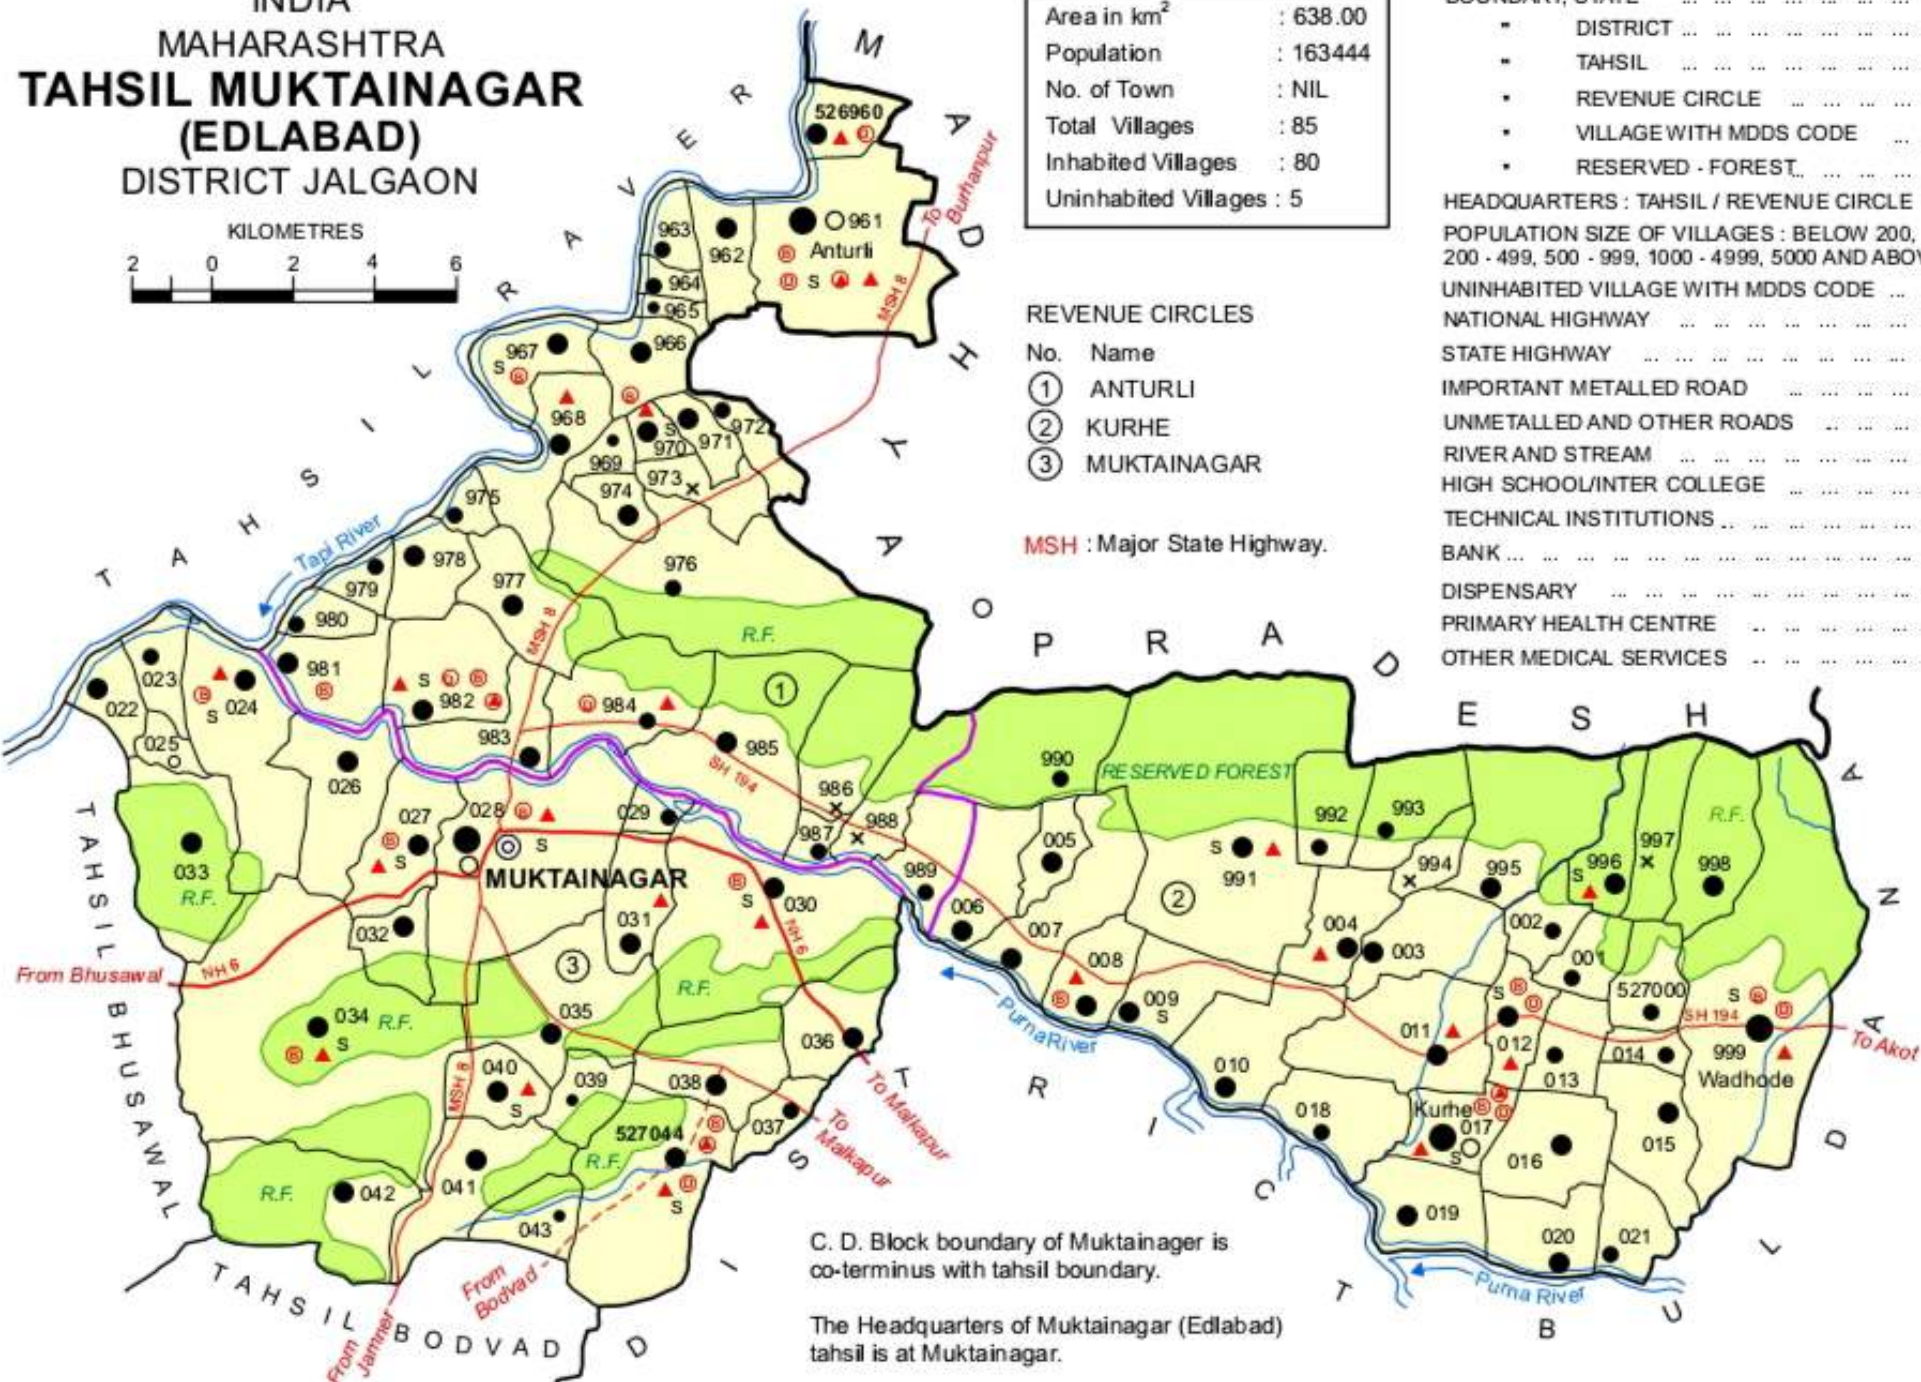

INDIA
 MAHARASHTRA
TAHSIL MUKTAINAGAR
 (EDLABAD)
 DISTRICT JALGAON

Area in km² : 638.00
 Population : 163444
 No. of Town : NIL
 Total Villages : 85
 Inhabited Villages : 80
 Uninhabited Villages : 5

- BOUNDARY, STATE
 * DISTRICT
 * TAHSIL
 * REVENUE CIRCLE
 * VILLAGE WITH MDDS CODE
 * RESERVED - FOREST,

- HEADQUARTERS : TAHSIL / REVENUE CIRCLE ...
 POPULATION SIZE OF VILLAGES : BELOW 200,
 200 - 499, 500 - 999, 1000 - 4999, 5000 AND ABOVE
 UNINHABITED VILLAGE WITH MDDS CODE
 NATIONAL HIGHWAY
 STATE HIGHWAY
 IMPORTANT METALLED ROAD
 UNMETALLED AND OTHER ROADS
 RIVER AND STREAM
 HIGH SCHOOL/INTER COLLEGE
 TECHNICAL INSTITUTIONS
 BANK
 DISPENSARY
 PRIMARY HEALTH CENTRE
 OTHER MEDICAL SERVICES

REVENUE CIRCLES

- No. Name
 ① ANTURLI
 ② KURHE
 ③ MUKTAINAGAR

MSH : Major State Highway.

C. D. Block boundary of Muktainagar is co-terminus with tahsil boundary.

The Headquarters of Muktainagar (Edlabad) tahsil is at Muktainagar.