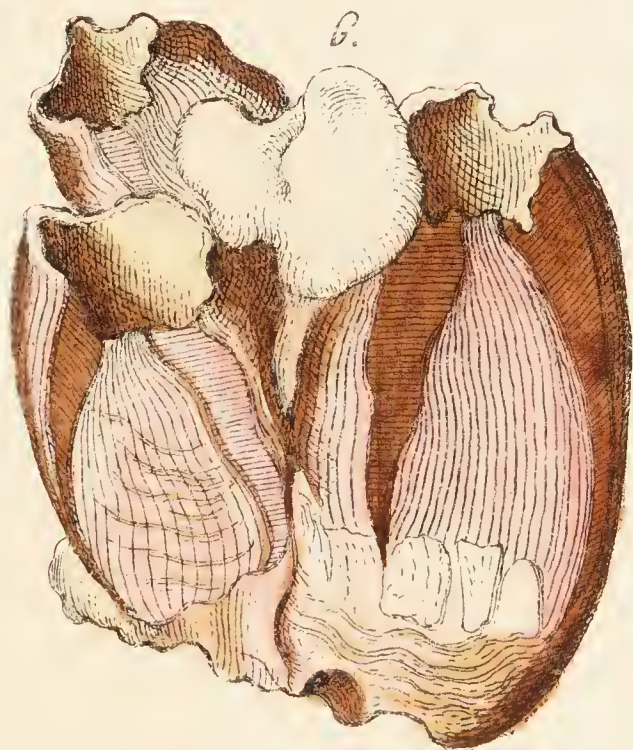

2.

3.

6.

4.

7.

5.

The page is framed by an elaborate, hand-colored decorative border. At the top, there are stylized waves in shades of yellow and orange. Below them, various marine life is depicted: a black branching coral, a vibrant red branching coral, a white porous coral, a green leafy plant, and a large scallop shell. On the right side, a blue ribbon is tied into a ring. The bottom border features more sea creatures, including a large yellow branching coral, a brown branching coral, and several shells. The text is centered in a calligraphic script.

Schnecken
und
Muscheln
welche im Meer gefunden
werden;

gesamlet und herausgegeben

von

Ge: Wolffg: Knorr
in Nürnberg.

II. Theil.
*

J. Dietrich ad nat. pinxit.

Ex Museo Schadeloockiano.

Jo. Conr. Kleemann ad nat. pinxit.

Ex Museo Schadeloockiano.

Jo. Conr. Kleemann ad nat. pinxit.

Ex Museo Schadeloockiano.

Jr. Conr. Kleemann ad. nat. pinxit.

Ex Museo Schadeloockiano.

Jo. Conr. Kleemann ad. nat. pinxit.

1

2