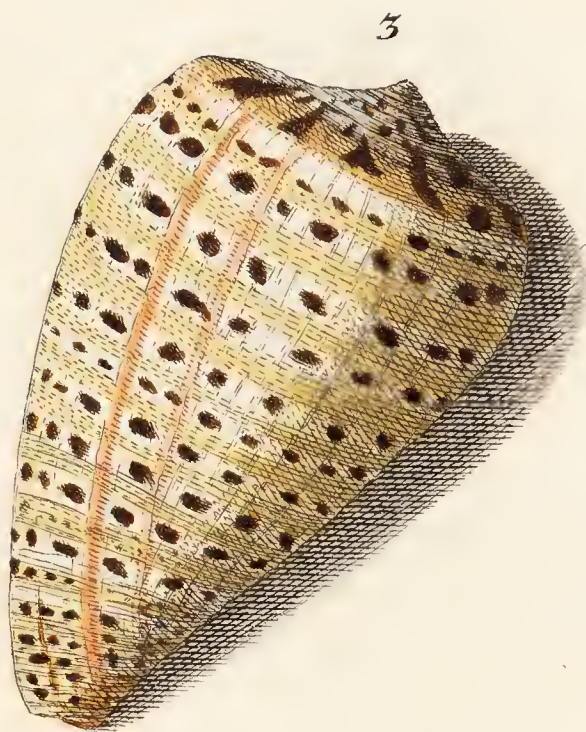

Ex Museo Schadeloockiano.

Ch. Conr. Kleemann ad. nat. pinxit.