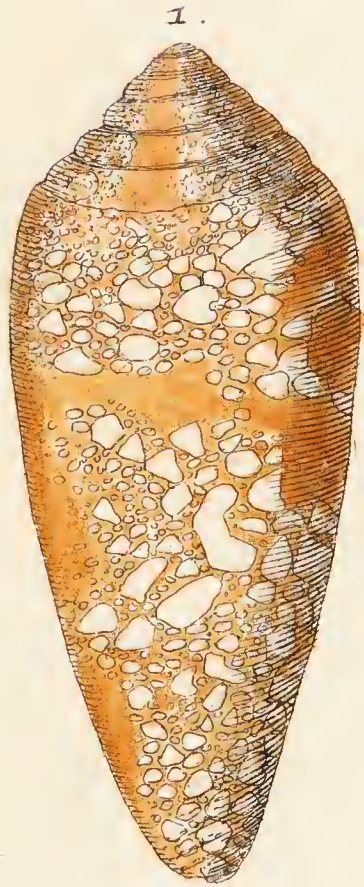

2.

3.

6.

4.

7.

5.

The page is framed by an elaborate, hand-colored decorative border. At the top, there are stylized waves in shades of yellow and orange. Below them, various marine life is depicted: a black branching coral, a vibrant red branching coral, a white porous coral, a green leafy plant, and a large scallop shell. On the right side, a blue ribbon is tied into a ring. The bottom border features more sea creatures, including a large yellow branching coral, a brown branching coral, and several shells. The text is centered in a calligraphic script.

Schnecken
und
Muscheln
welche im Meer gefunden
werden;

gesamlet und herausgegeben

von

Ge: Wolffg: Knorr
in Nürnberg.

II. Theil.
*

J. Dietrich ad nat. pinxit.

Ex Museo Schadeloockiano.

Jo. Conr. Kleemann ad nat. pinxit.

Ex Museo Schadeloockiano.

Jo. Conr. Kleemann ad nat. pinxit.

Ex Museo Schadeloockiano.

Jr. Conr. Kleemann ad. nat. pinxit.

Ex Museo Schadeloockiano.

Jo. Conr. Kleemann ad. nat. pinxit.

1

2