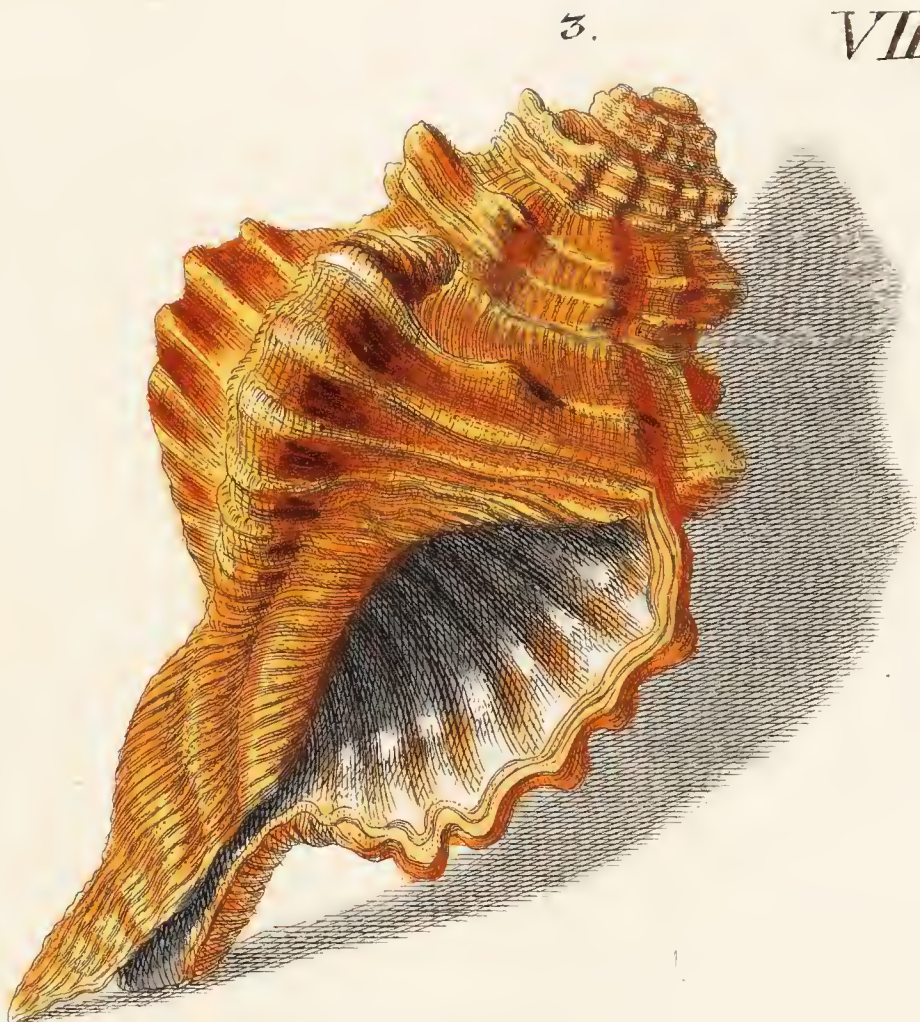

Ex Museo Schadeloockiano.

Jr. Conr. Kleemann ad. nat. pinxit.