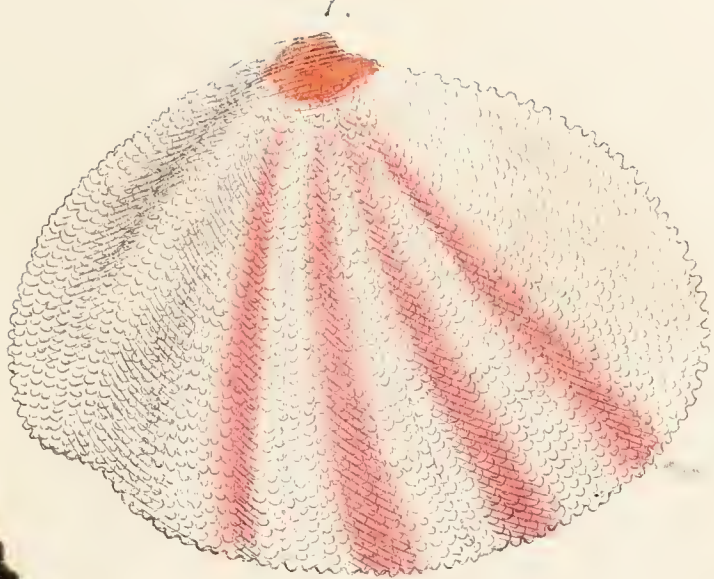

2.

3.

6.

4.

7.

5.

The page is framed by an elaborate, hand-colored decorative border. At the top, there are stylized waves in shades of yellow and orange. Below them, various marine life is depicted: a black branching coral, a vibrant red branching coral, a white porous coral, a green leafy plant, and a large scallop shell. On the right side, a blue ribbon is tied into a ring. The bottom border features more sea creatures, including a large yellow branching coral, a brown branching coral, and several shells. The text is centered in a calligraphic script.

Schnecken
und
Muscheln
welche im Meer gefunden
werden;

gesamlet und herausgegeben

von

Ge: Wolffg: Knorr
in Nürnberg.

II. Theil.
*

J. Dietrich ad nat. pinxit.

Ex Museo Schadeloockiano.

Jo. Conr. Kleemann ad nat. pinxit.