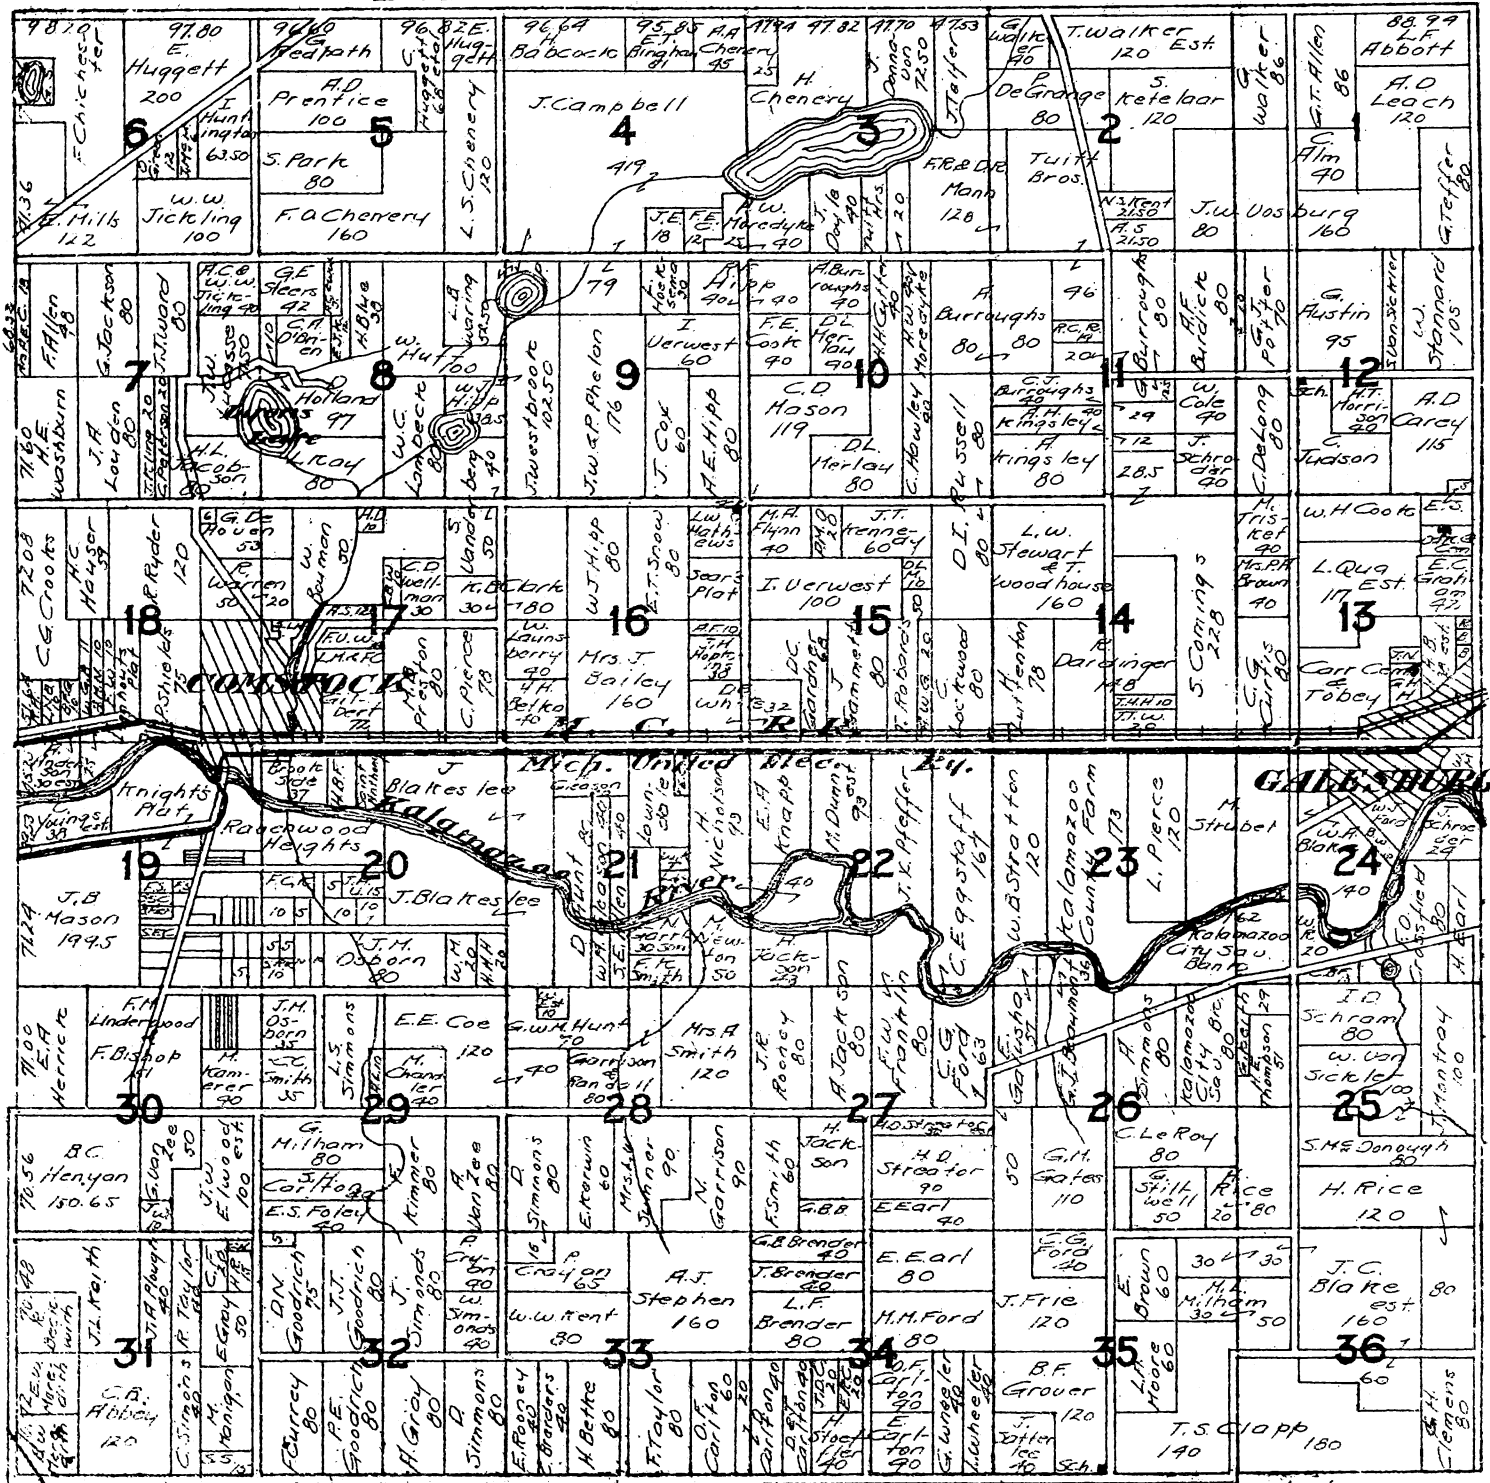

T.2 S. COMSTOCK R.10W.

Kalamazoo