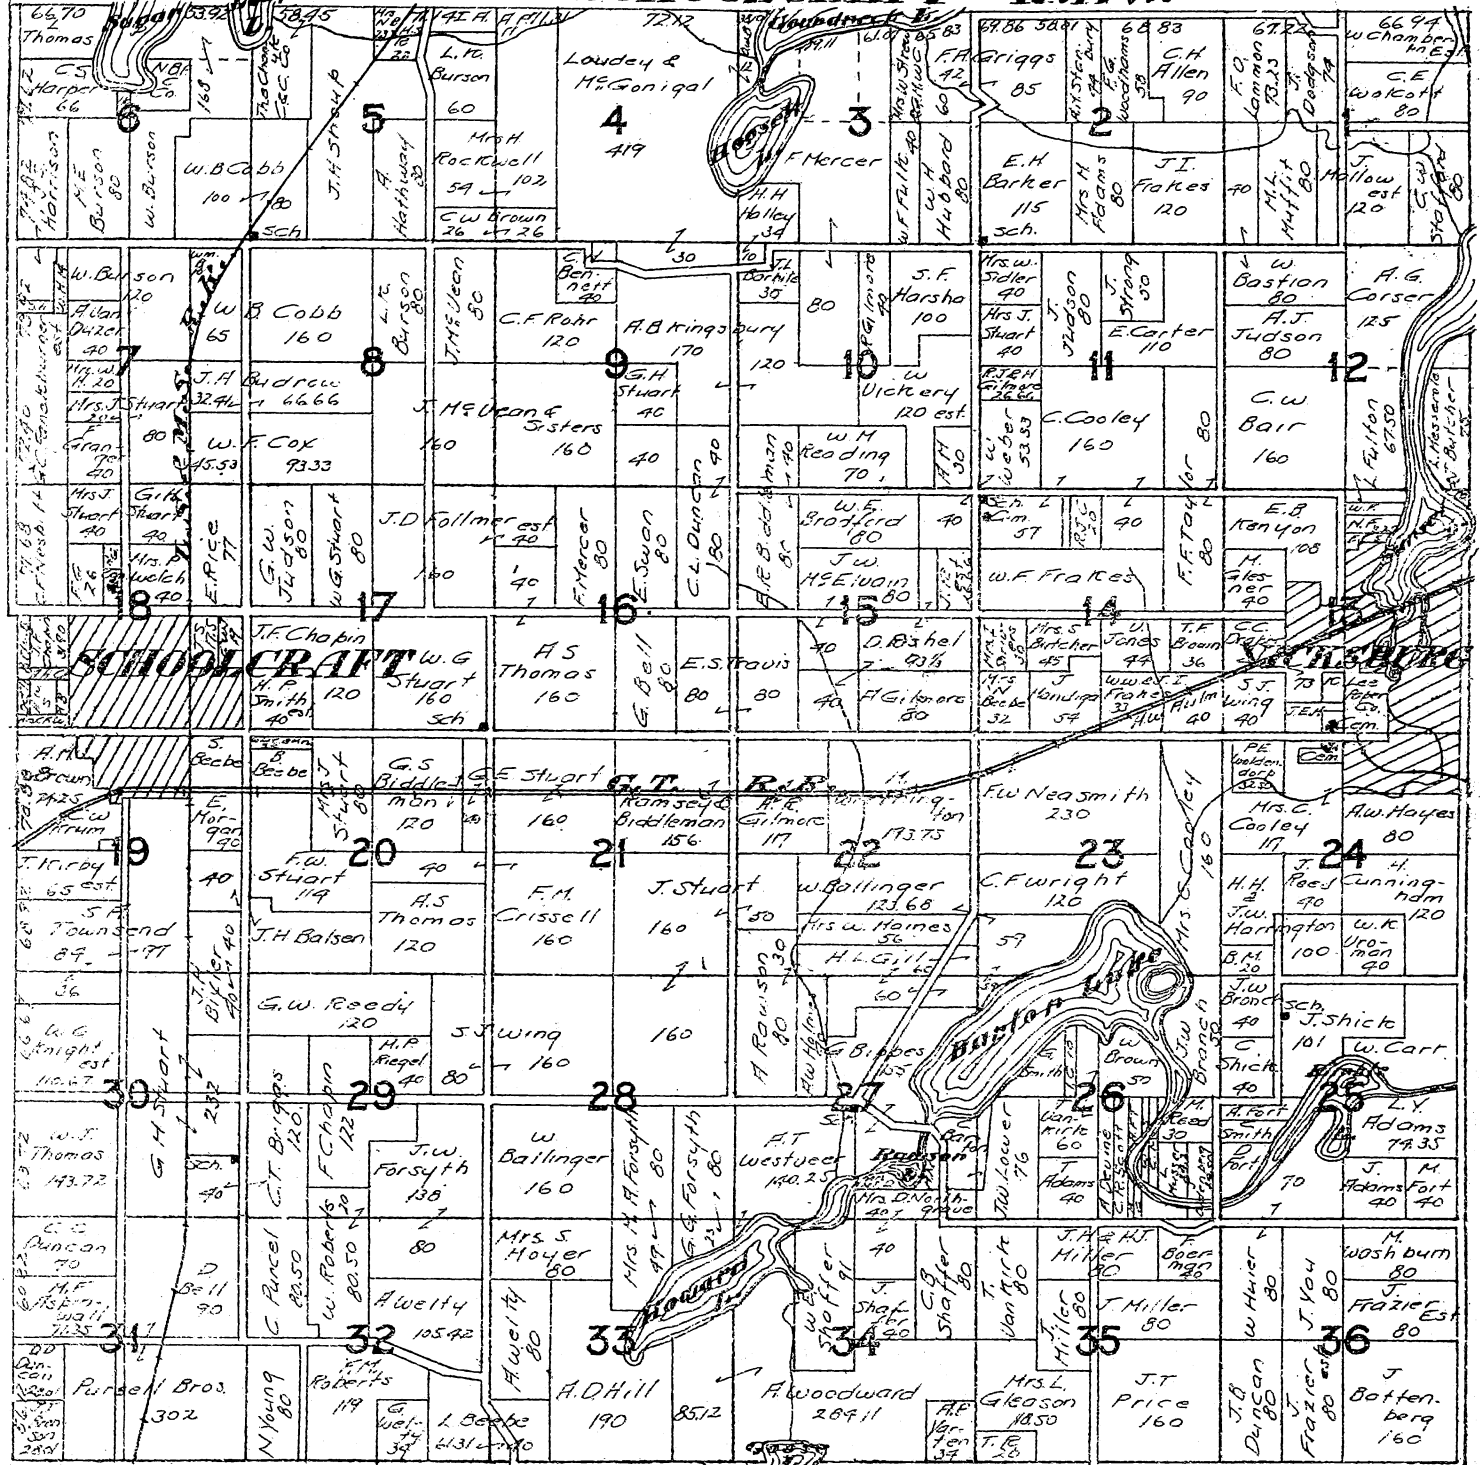

T. 4 S. SCHOOL CRAFT R. 11 W.