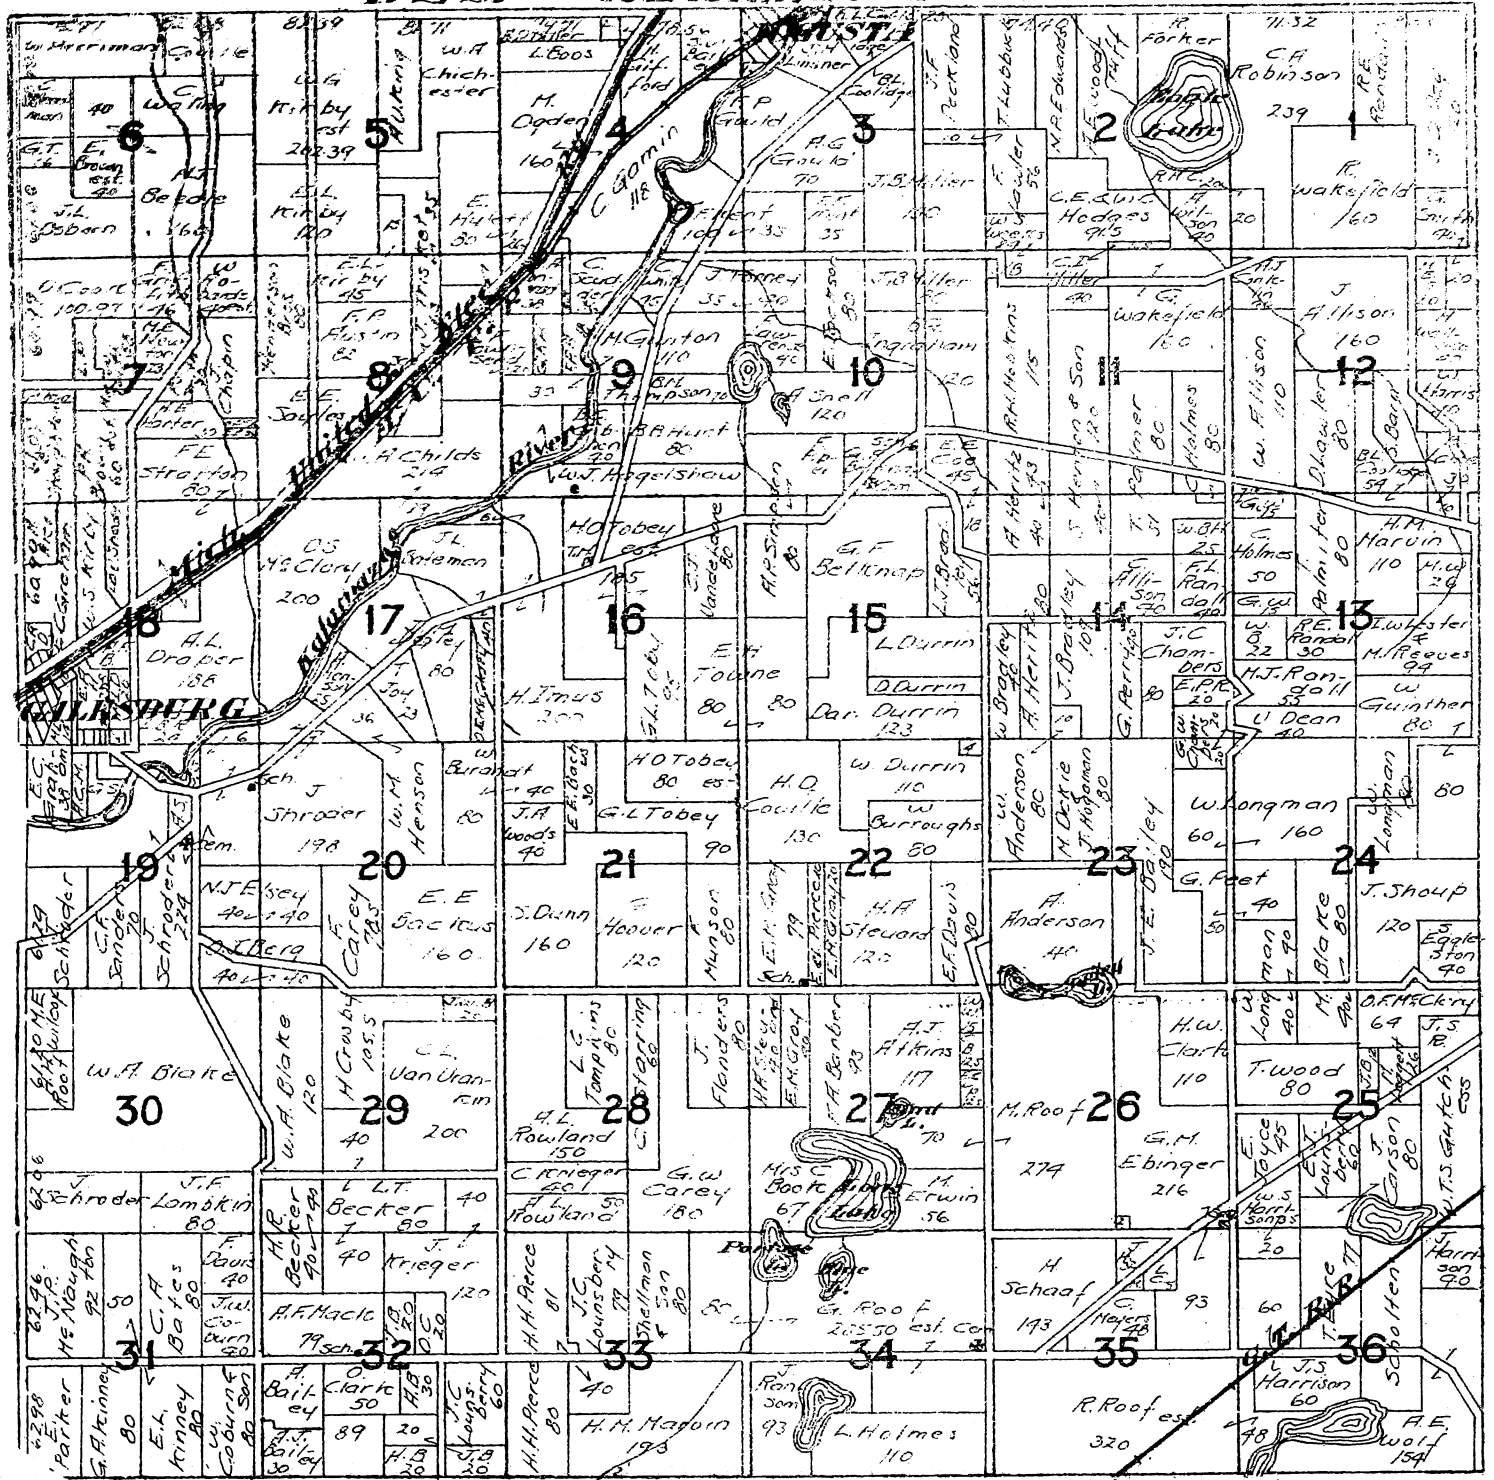

T.2.S. CHARLESTON R.9W.