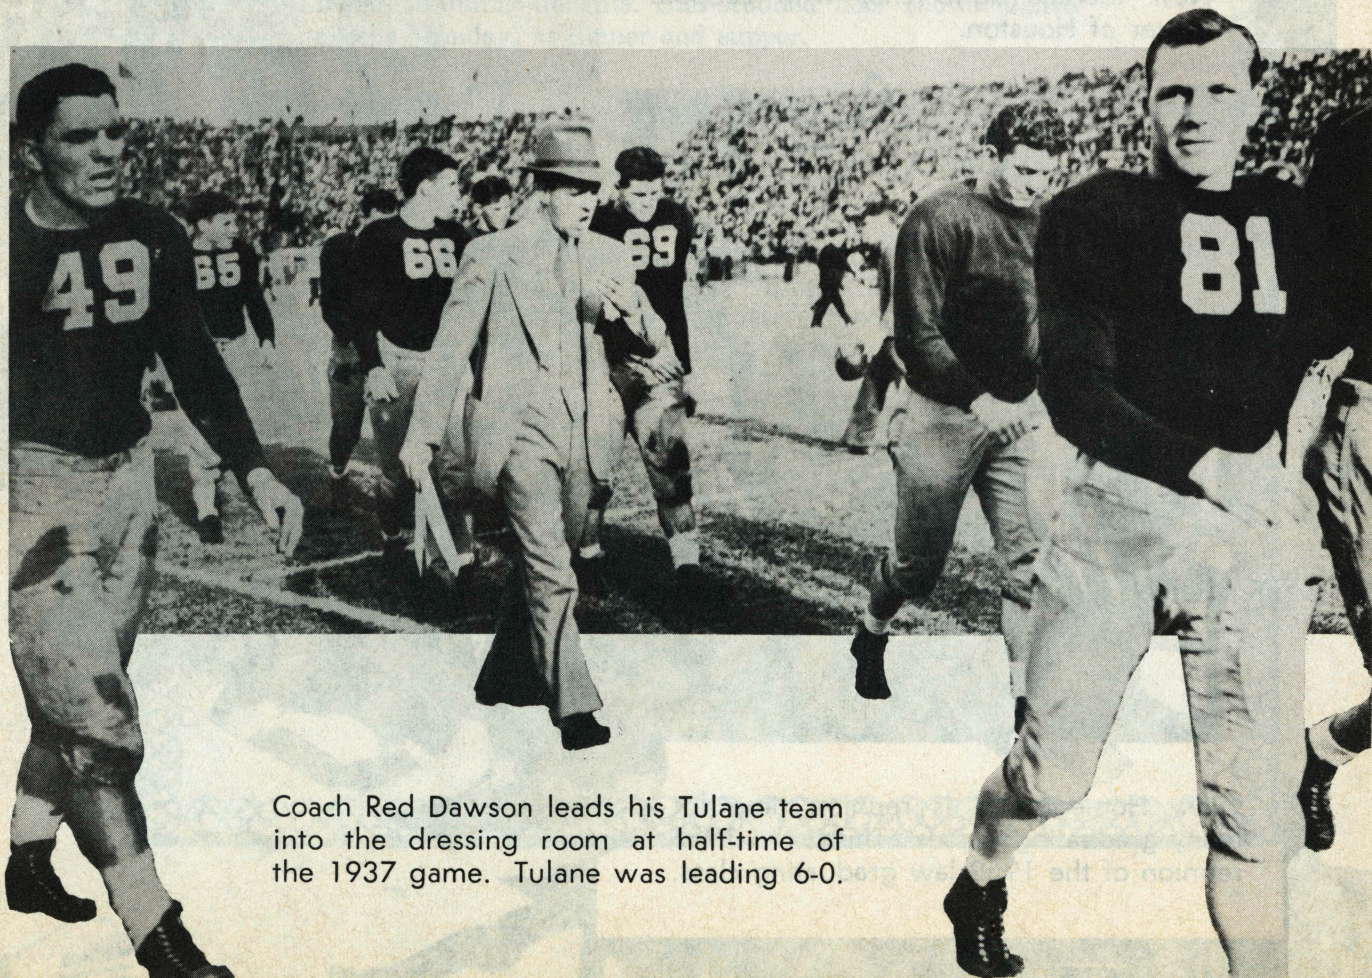

Coach Red Dawson leads his Tulane team into the dressing room at half-time of the 1937 game. Tulane was leading 6-0.