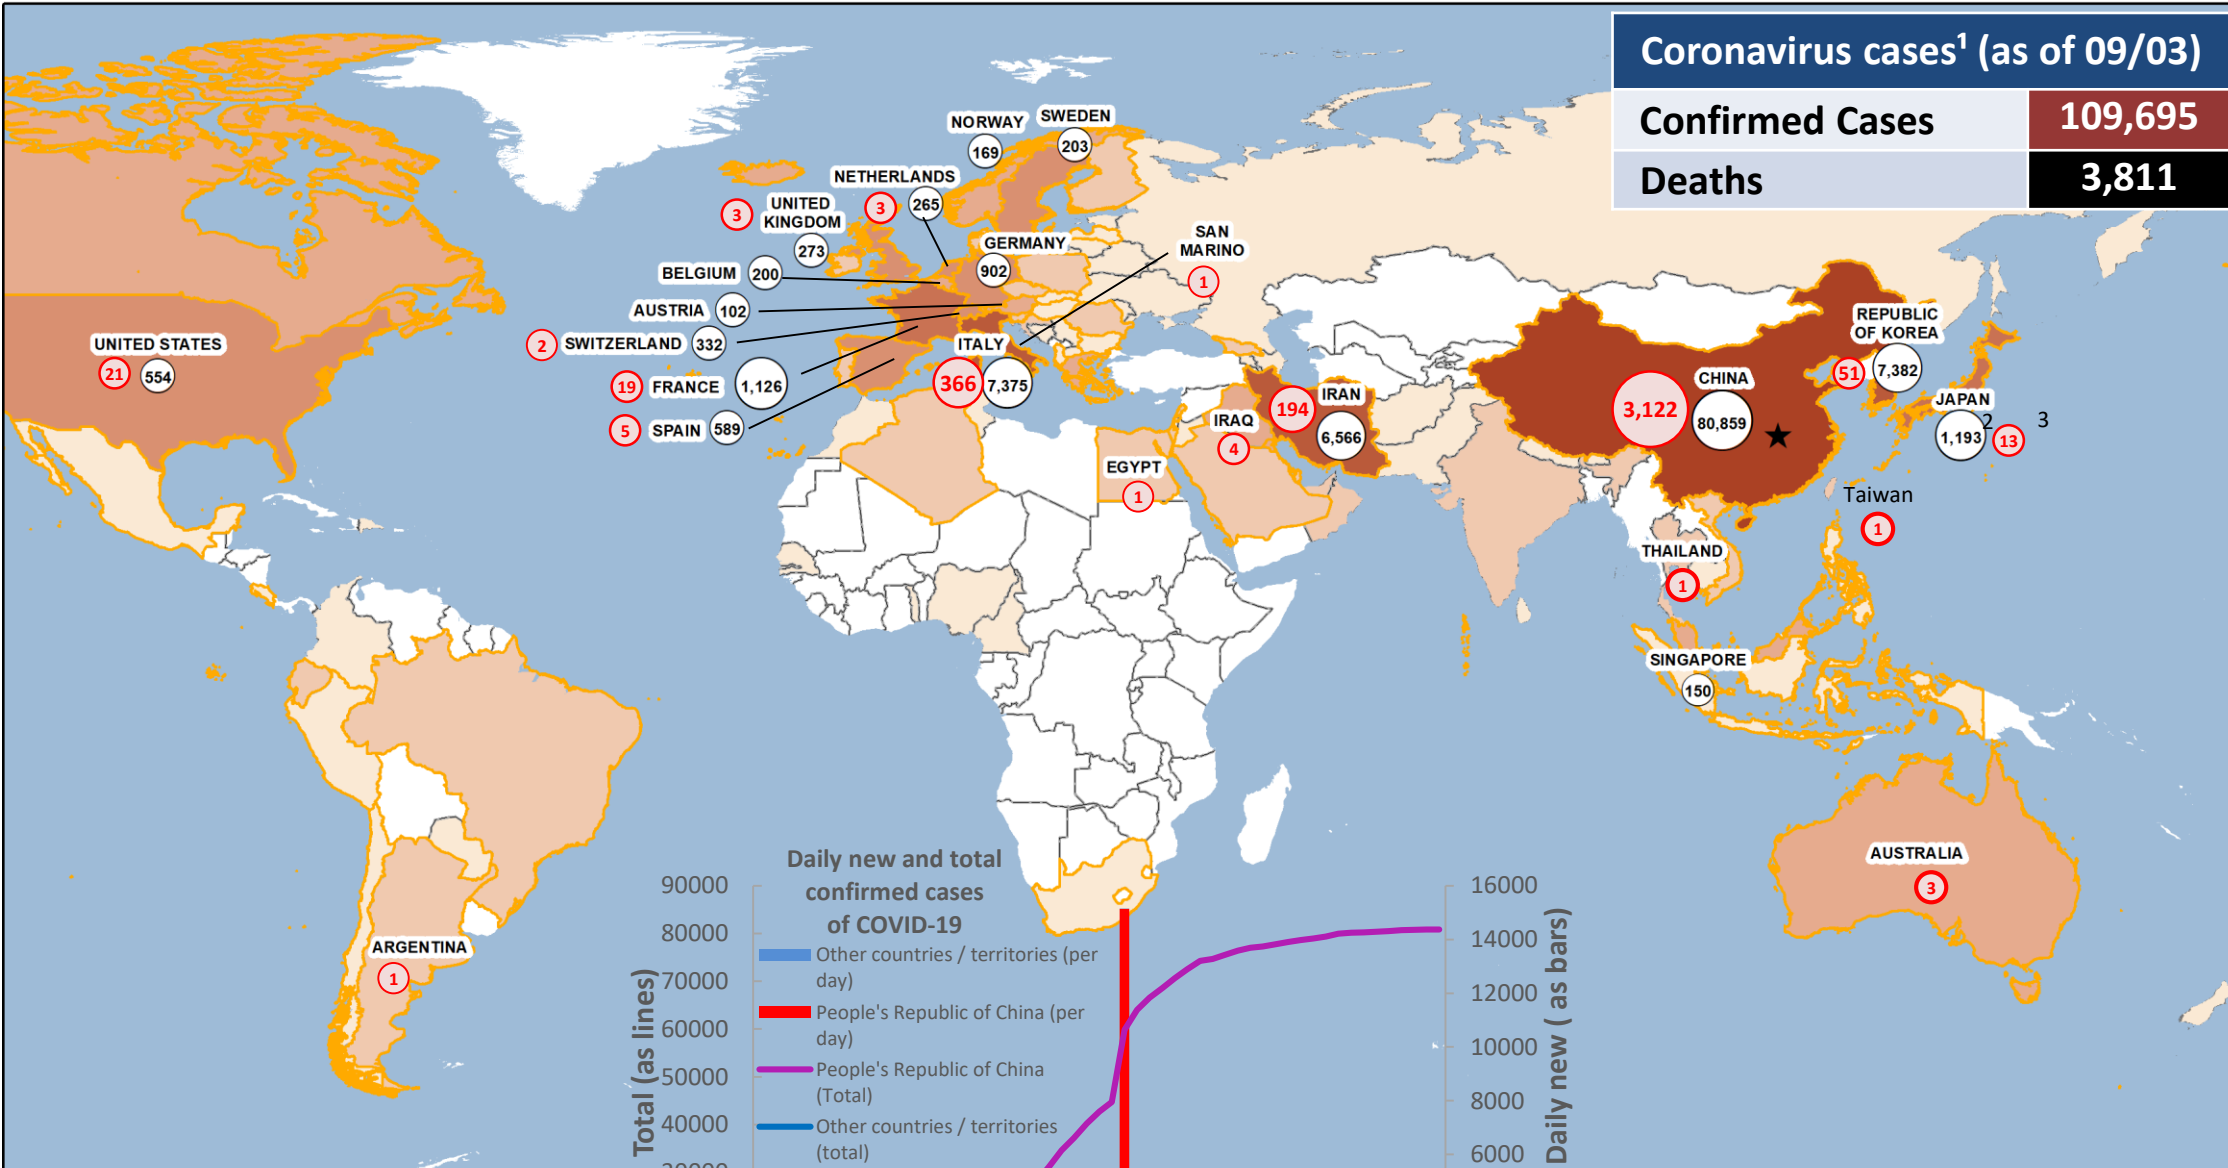

Novel coronavirus (COVID-2019) outbreak

Coronavirus cases ¹ (as of 09/03)	
Confirmed Cases	109,695
Deaths	3,811

¹ Source ECDC (09/03, 08:00 CET)
² 705 of these are cases on an international conveyance
³ 6 of these on an international conveyance

- ★ Origin of outbreak (Wuhan)
- ⊗ > 100 confirmed cases per country / territory
- ⊗ Deaths per country/territory
- Yellow outline: New confirmed cases since 08-03-2020
- White outline: Country without confirmed cases

Countries/areas affected Number of cases

- 1 - 10
- 11 - 50
- 51 - 200
- 201 - 1,000
- 1,001 - 2,500
- 2,501 - 7,500
- 80,859