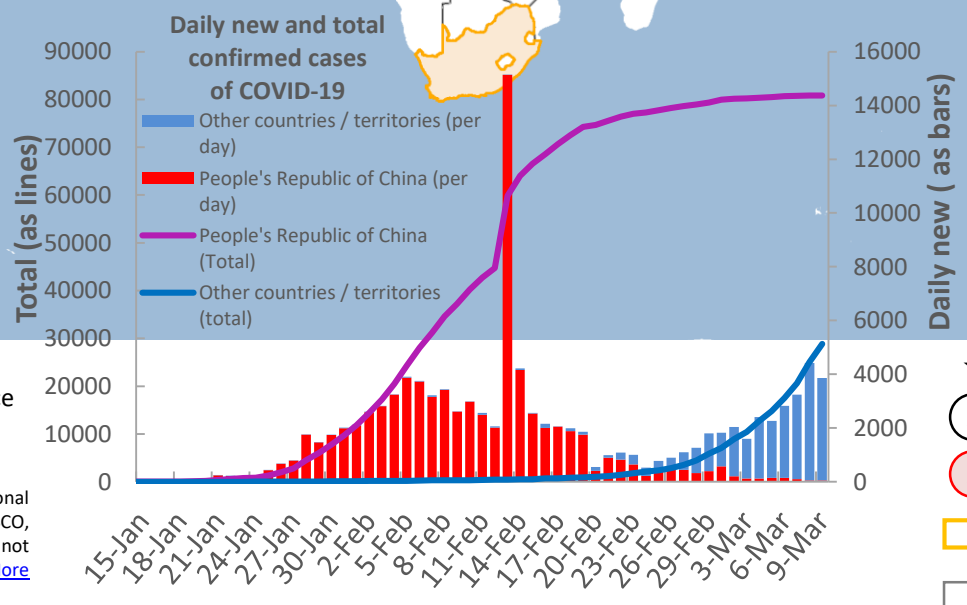

Novel coronavirus (COVID-2019) outbreak

Coronavirus cases ¹ (as of 09/03)	
Confirmed Cases	109,695
Deaths	3,811

¹ Source ECDC (09/03, 08:00 CET)
² 705 of these are cases on an international conveyance
³ 6 of these on an international conveyance

- ★ Origin of outbreak (Wuhan)
- ⊗ > 100 confirmed cases per country / territory
- ⊗ Deaths per country/territory
- Yellow outline: New confirmed cases since 08-03-2020
- White outline: Country without confirmed cases

Countries/areas affected Number of cases

- 1 - 10
- 11 - 50
- 51 - 200
- 201 - 1,000
- 1,001 - 2,500
- 2,501 - 7,500
- 80,859