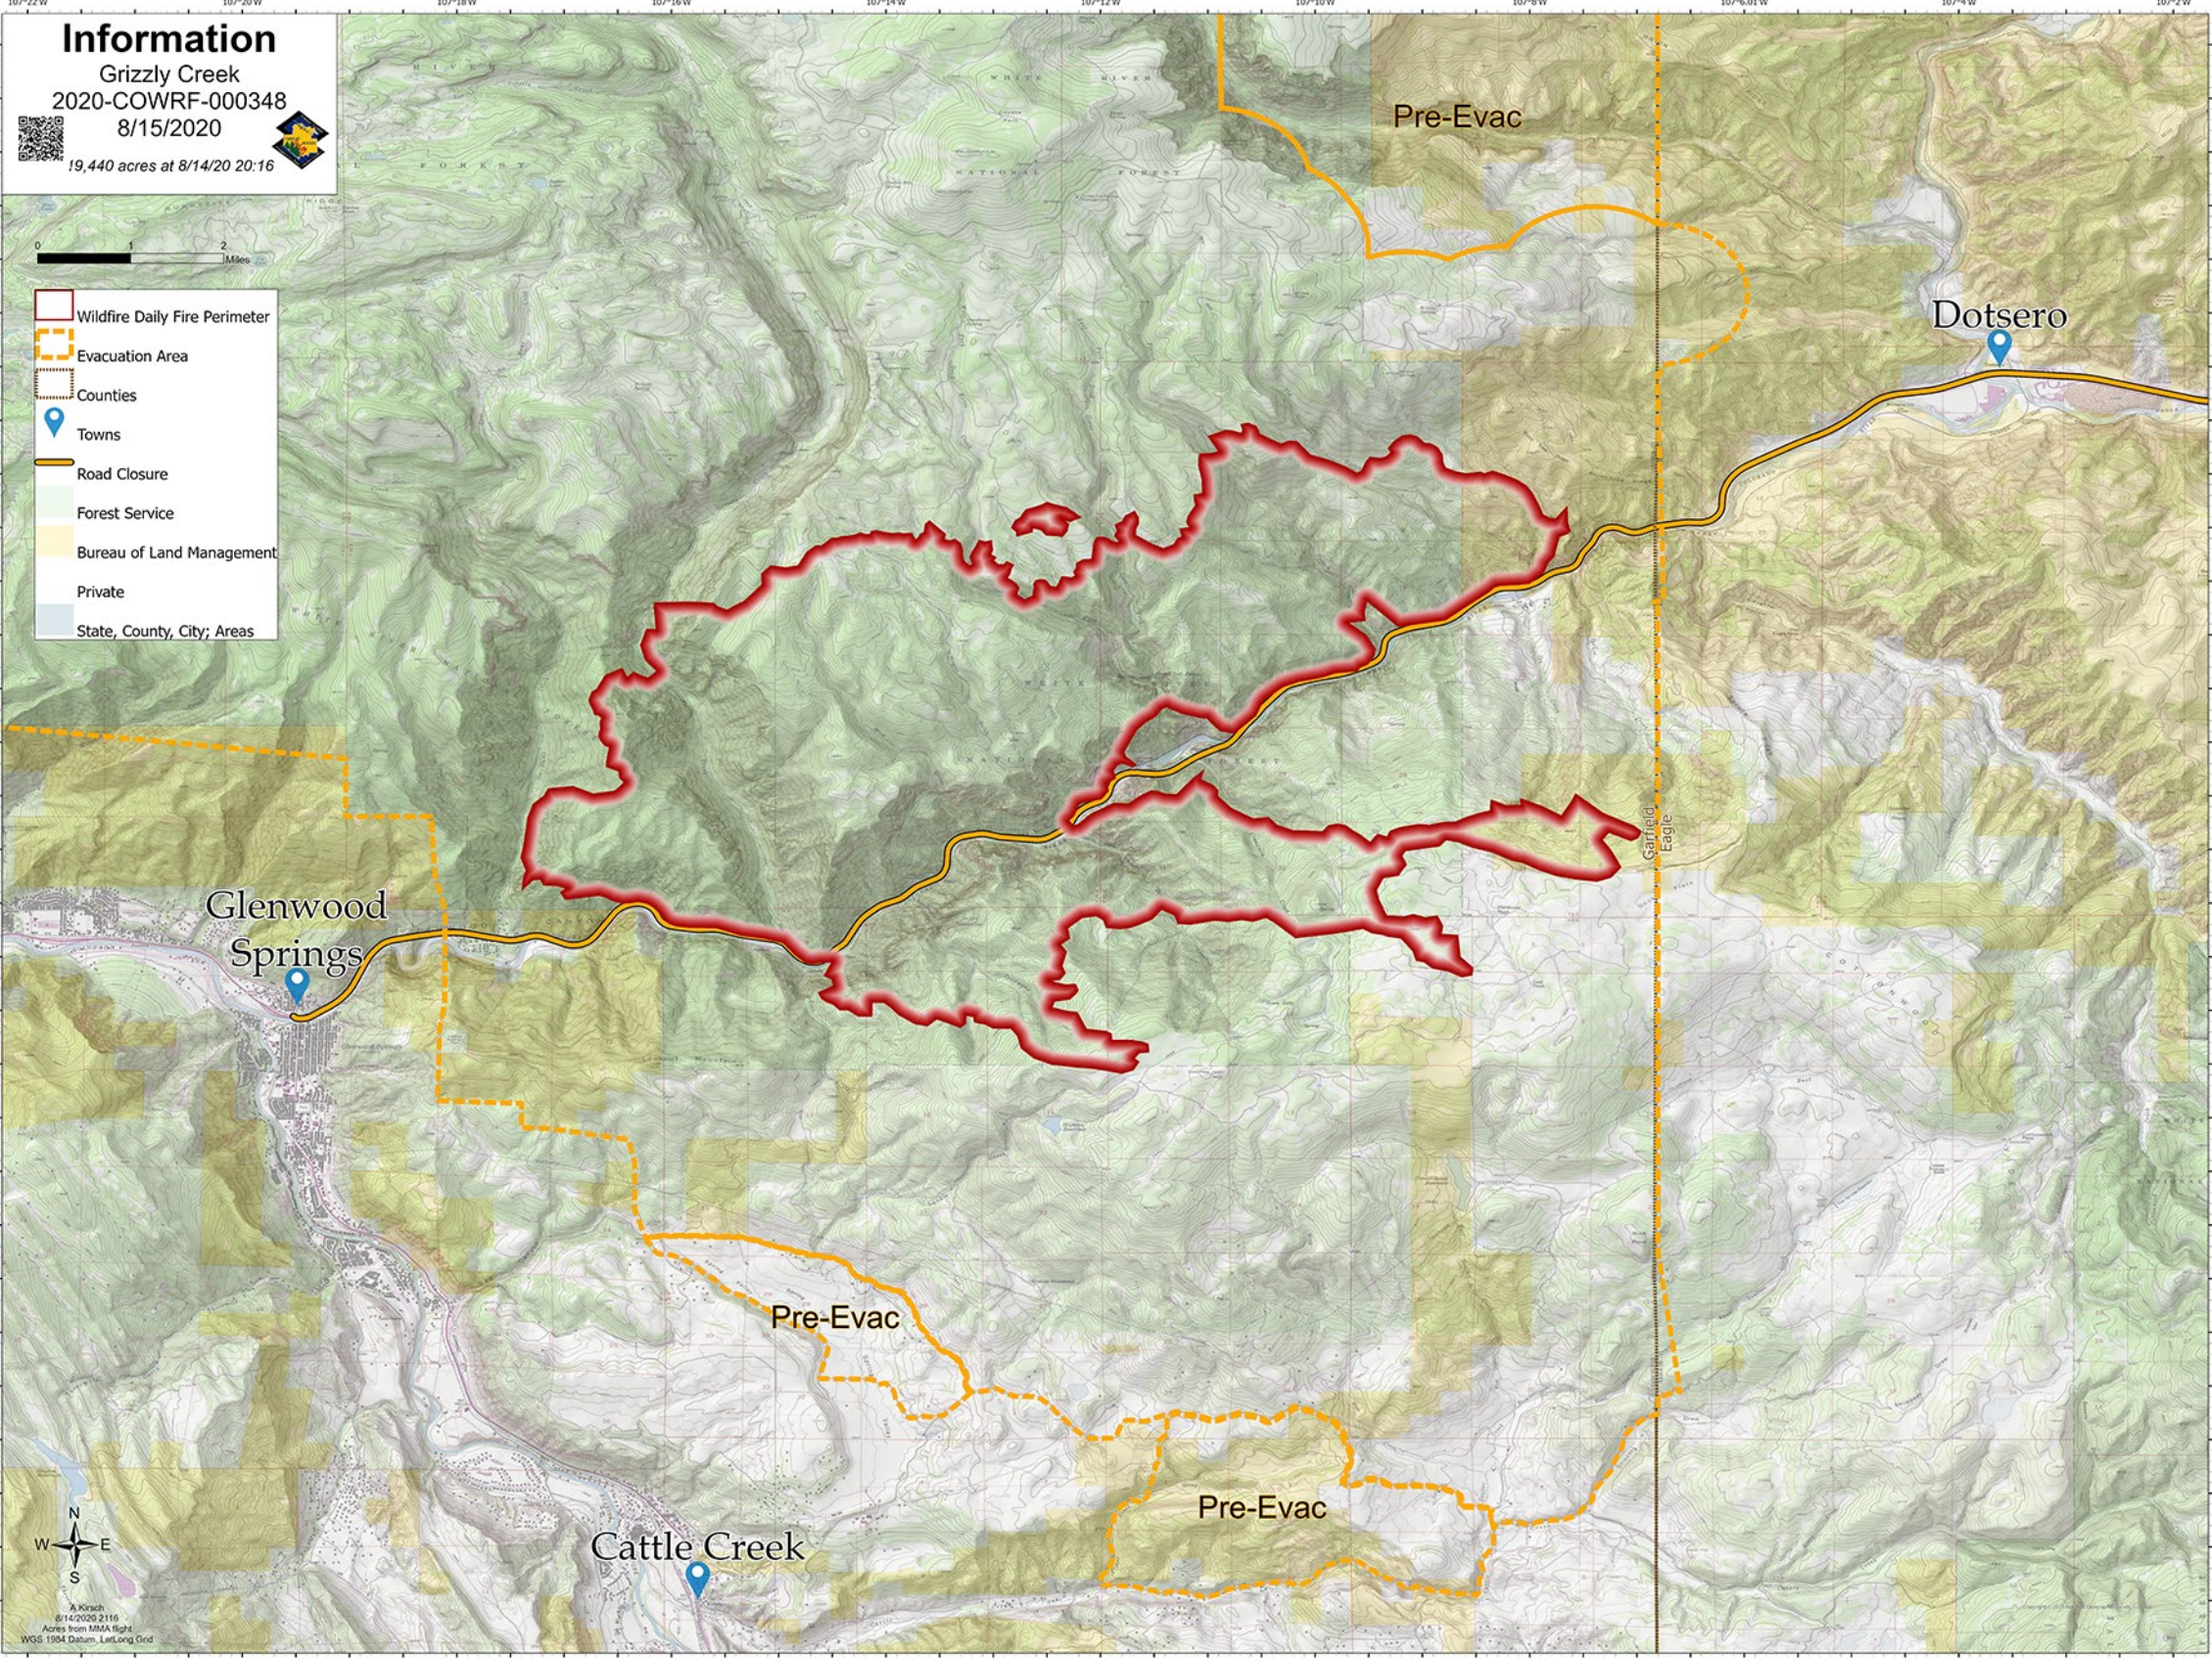

Information

Grizzly Creek
2020-COWRF-000348
8/15/2020

19,440 acres at 8/14/20 20:16

- Wildfire Daily Fire Perimeter
- Evacuation Area
- Counties
- Towns
- Road Closure
- Forest Service
- Bureau of Land Management
- Private
- State, County, City; Areas

Pre-Evac

Dotsero

Glenwood Springs

Pre-Evac

Pre-Evac

Cattle Creek