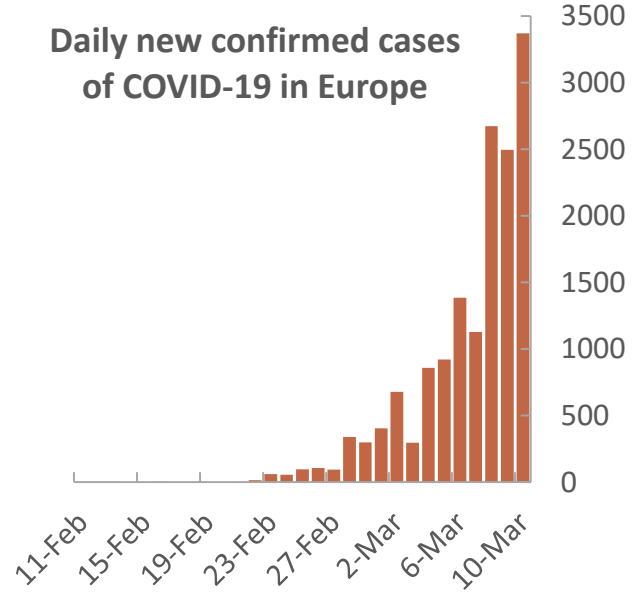

| Total COVID cases ¹ | |
|------------------------------------|---------|
| Confirmed cases | 114,243 |
| Deaths | 4,023 |
| COVID cases in Europe ¹ | |
| Confirmed cases | 15,356 |
| Deaths | 536 |

¹ Source ECDC (10/03, 08:00 CET)

Legend

- x Confirmed cases per country in Europe
- x Deaths per country in Europe
- New confirmed cases since 09-03-2020
- Country without confirmed cases

Countries affected Number of cases

- 1
- 2 - 10
- 11 - 50
- 51 - 100
- 101 - 2,000
- > 2,000