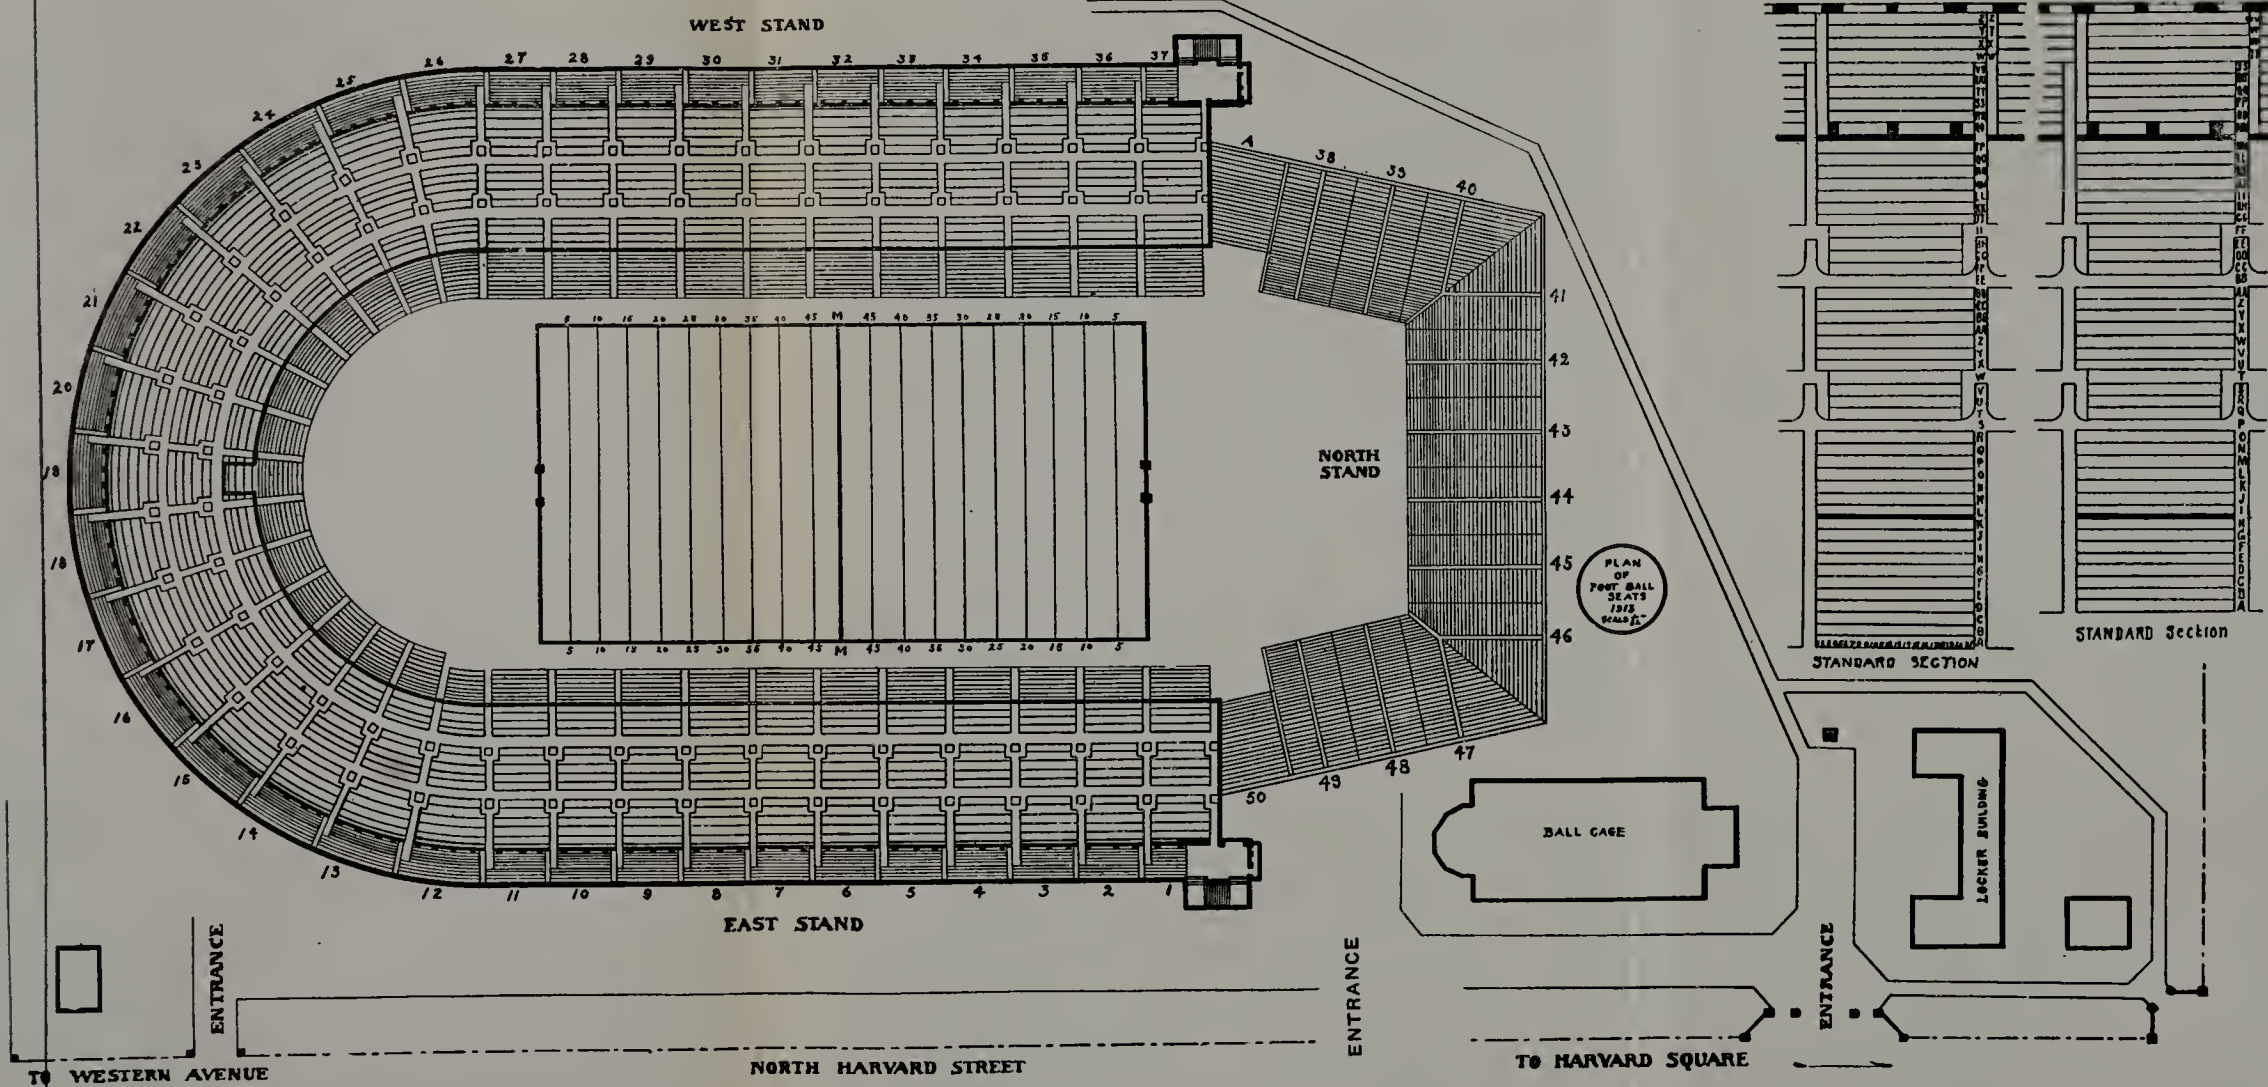

HARVARD STADIUM

WEST STAND

NORTH STAND

EAST STAND

WEST STAND

EAST STAND

PLAN OF FOOT BALL SEATS 1915 SCALE 1/2"

STANDARD SECTION

STANDARD SECTION

BALL CAGE

LOCKER BUILDING

ENTRANCE

ENTRANCE

ENTRANCE

TO WESTERN AVENUE

NORTH HARVARD STREET

TO HARVARD SQUARE