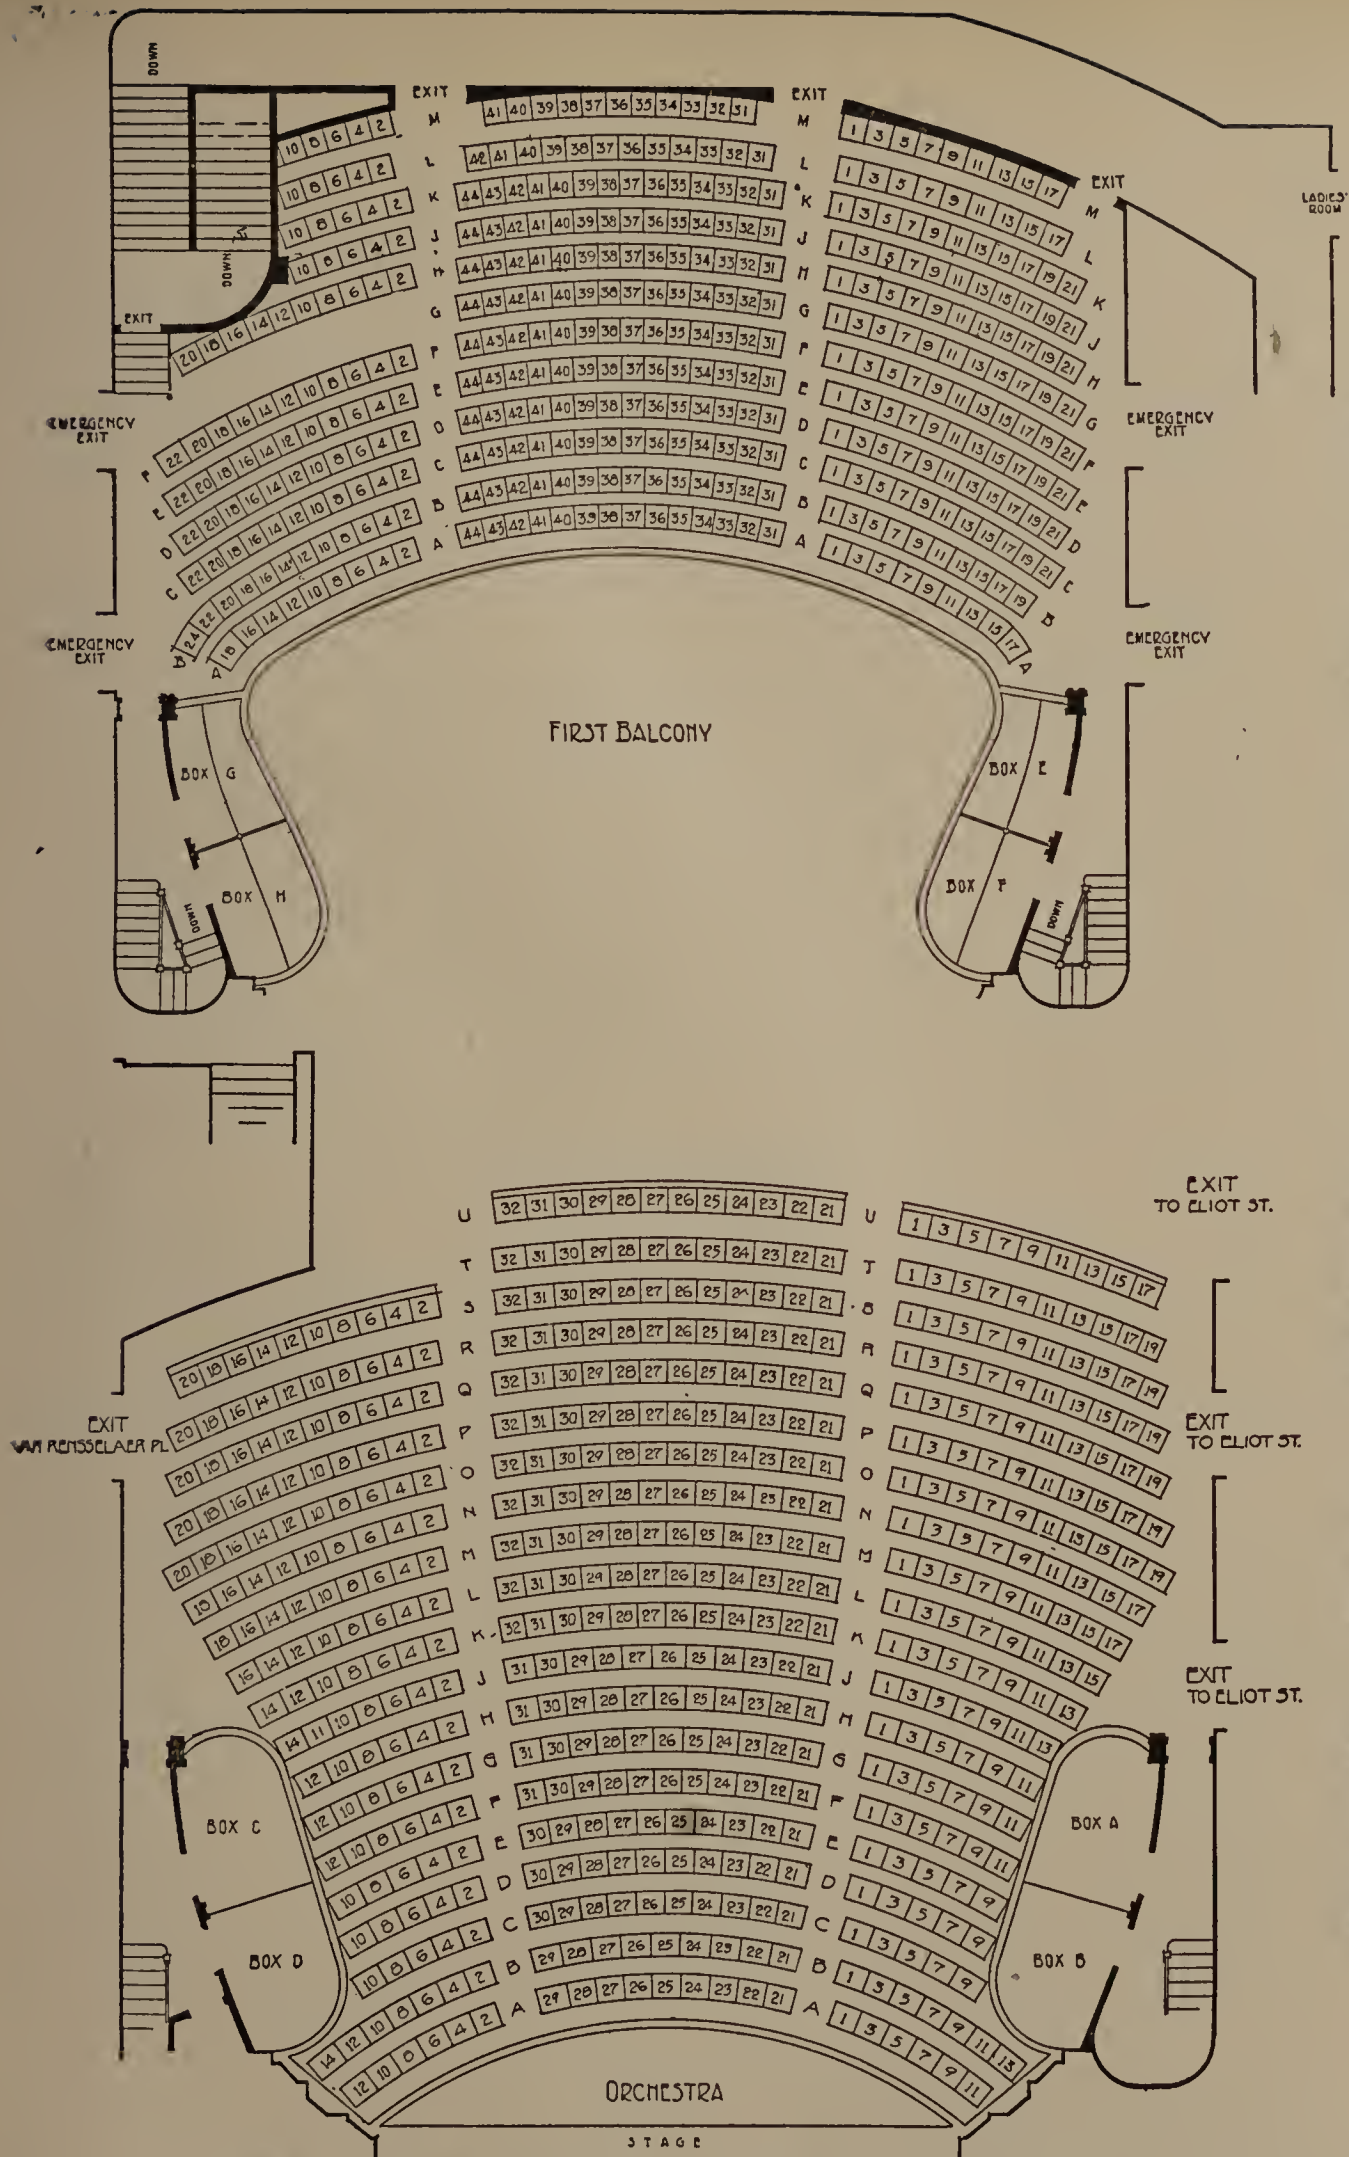

MOOR'S TAXI SERVICE — Tel. Brookline 4827 or 3848

PLYMOUTH THEATRE

HERRICK TICKETS ALL THEATRES
Key Number 2328 Connecting our Five Phones
COPLEY SQUARE, BOSTON