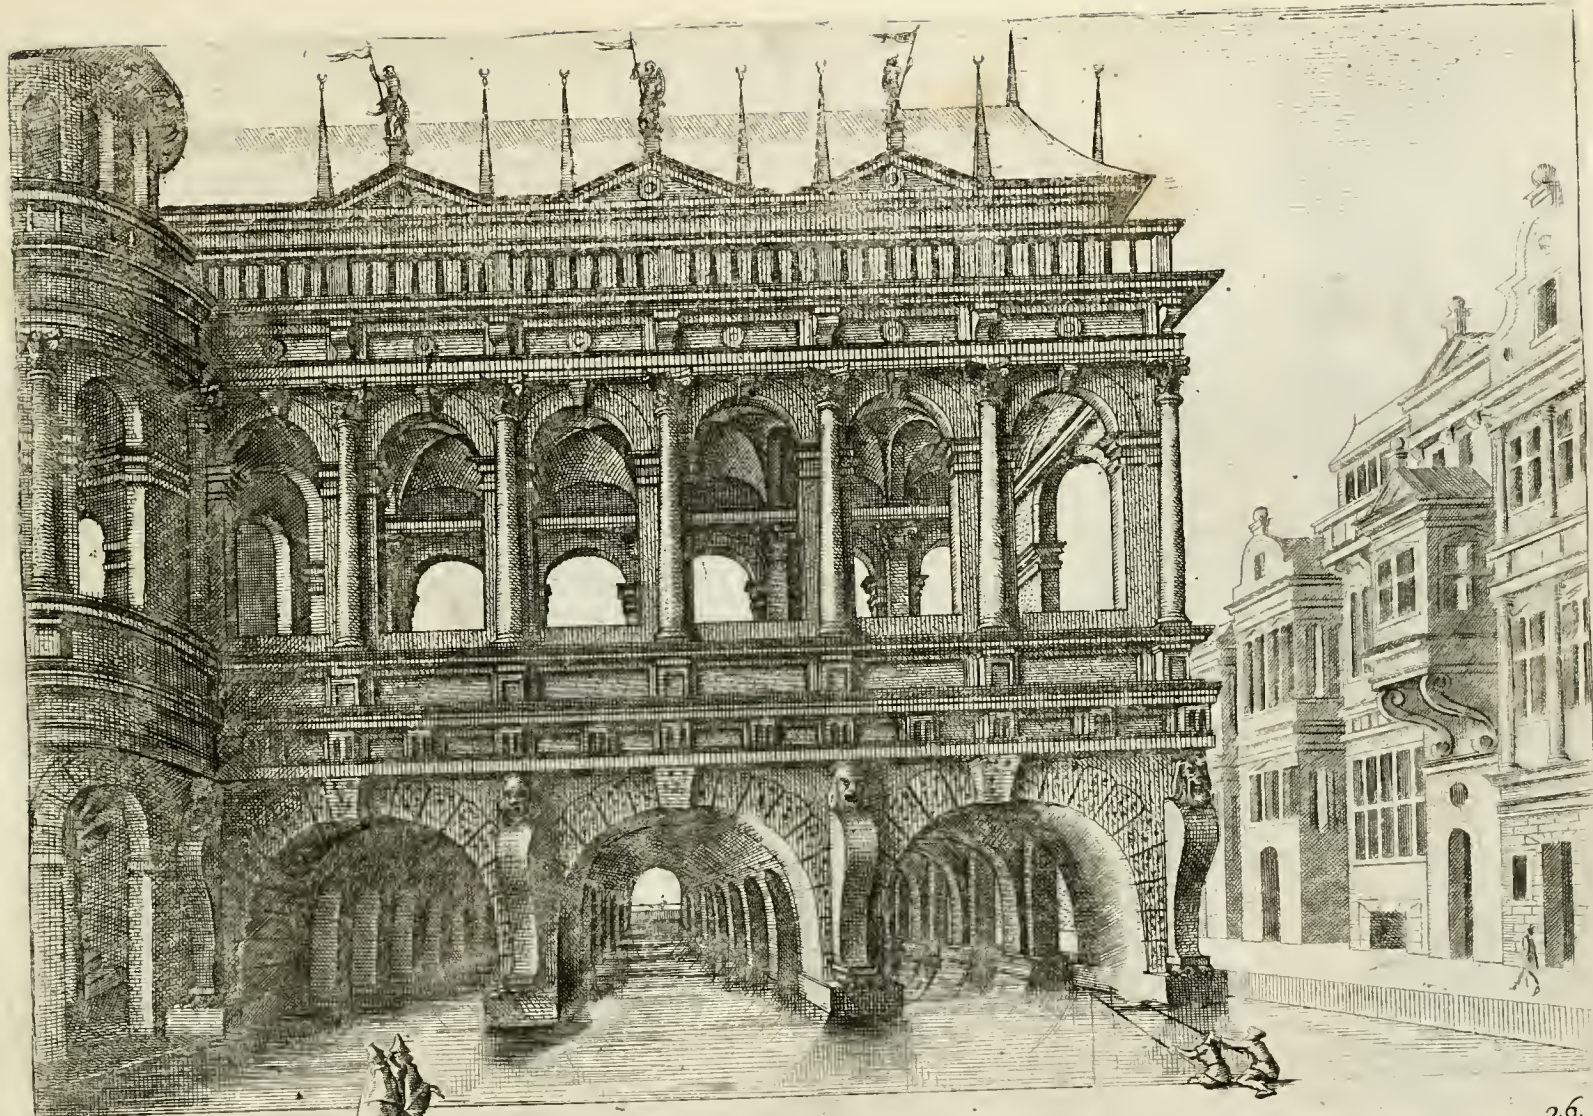

H. VRIESE INVETOR IOAN CALLE EXCVDEBAT CVM PRIVILEGIO