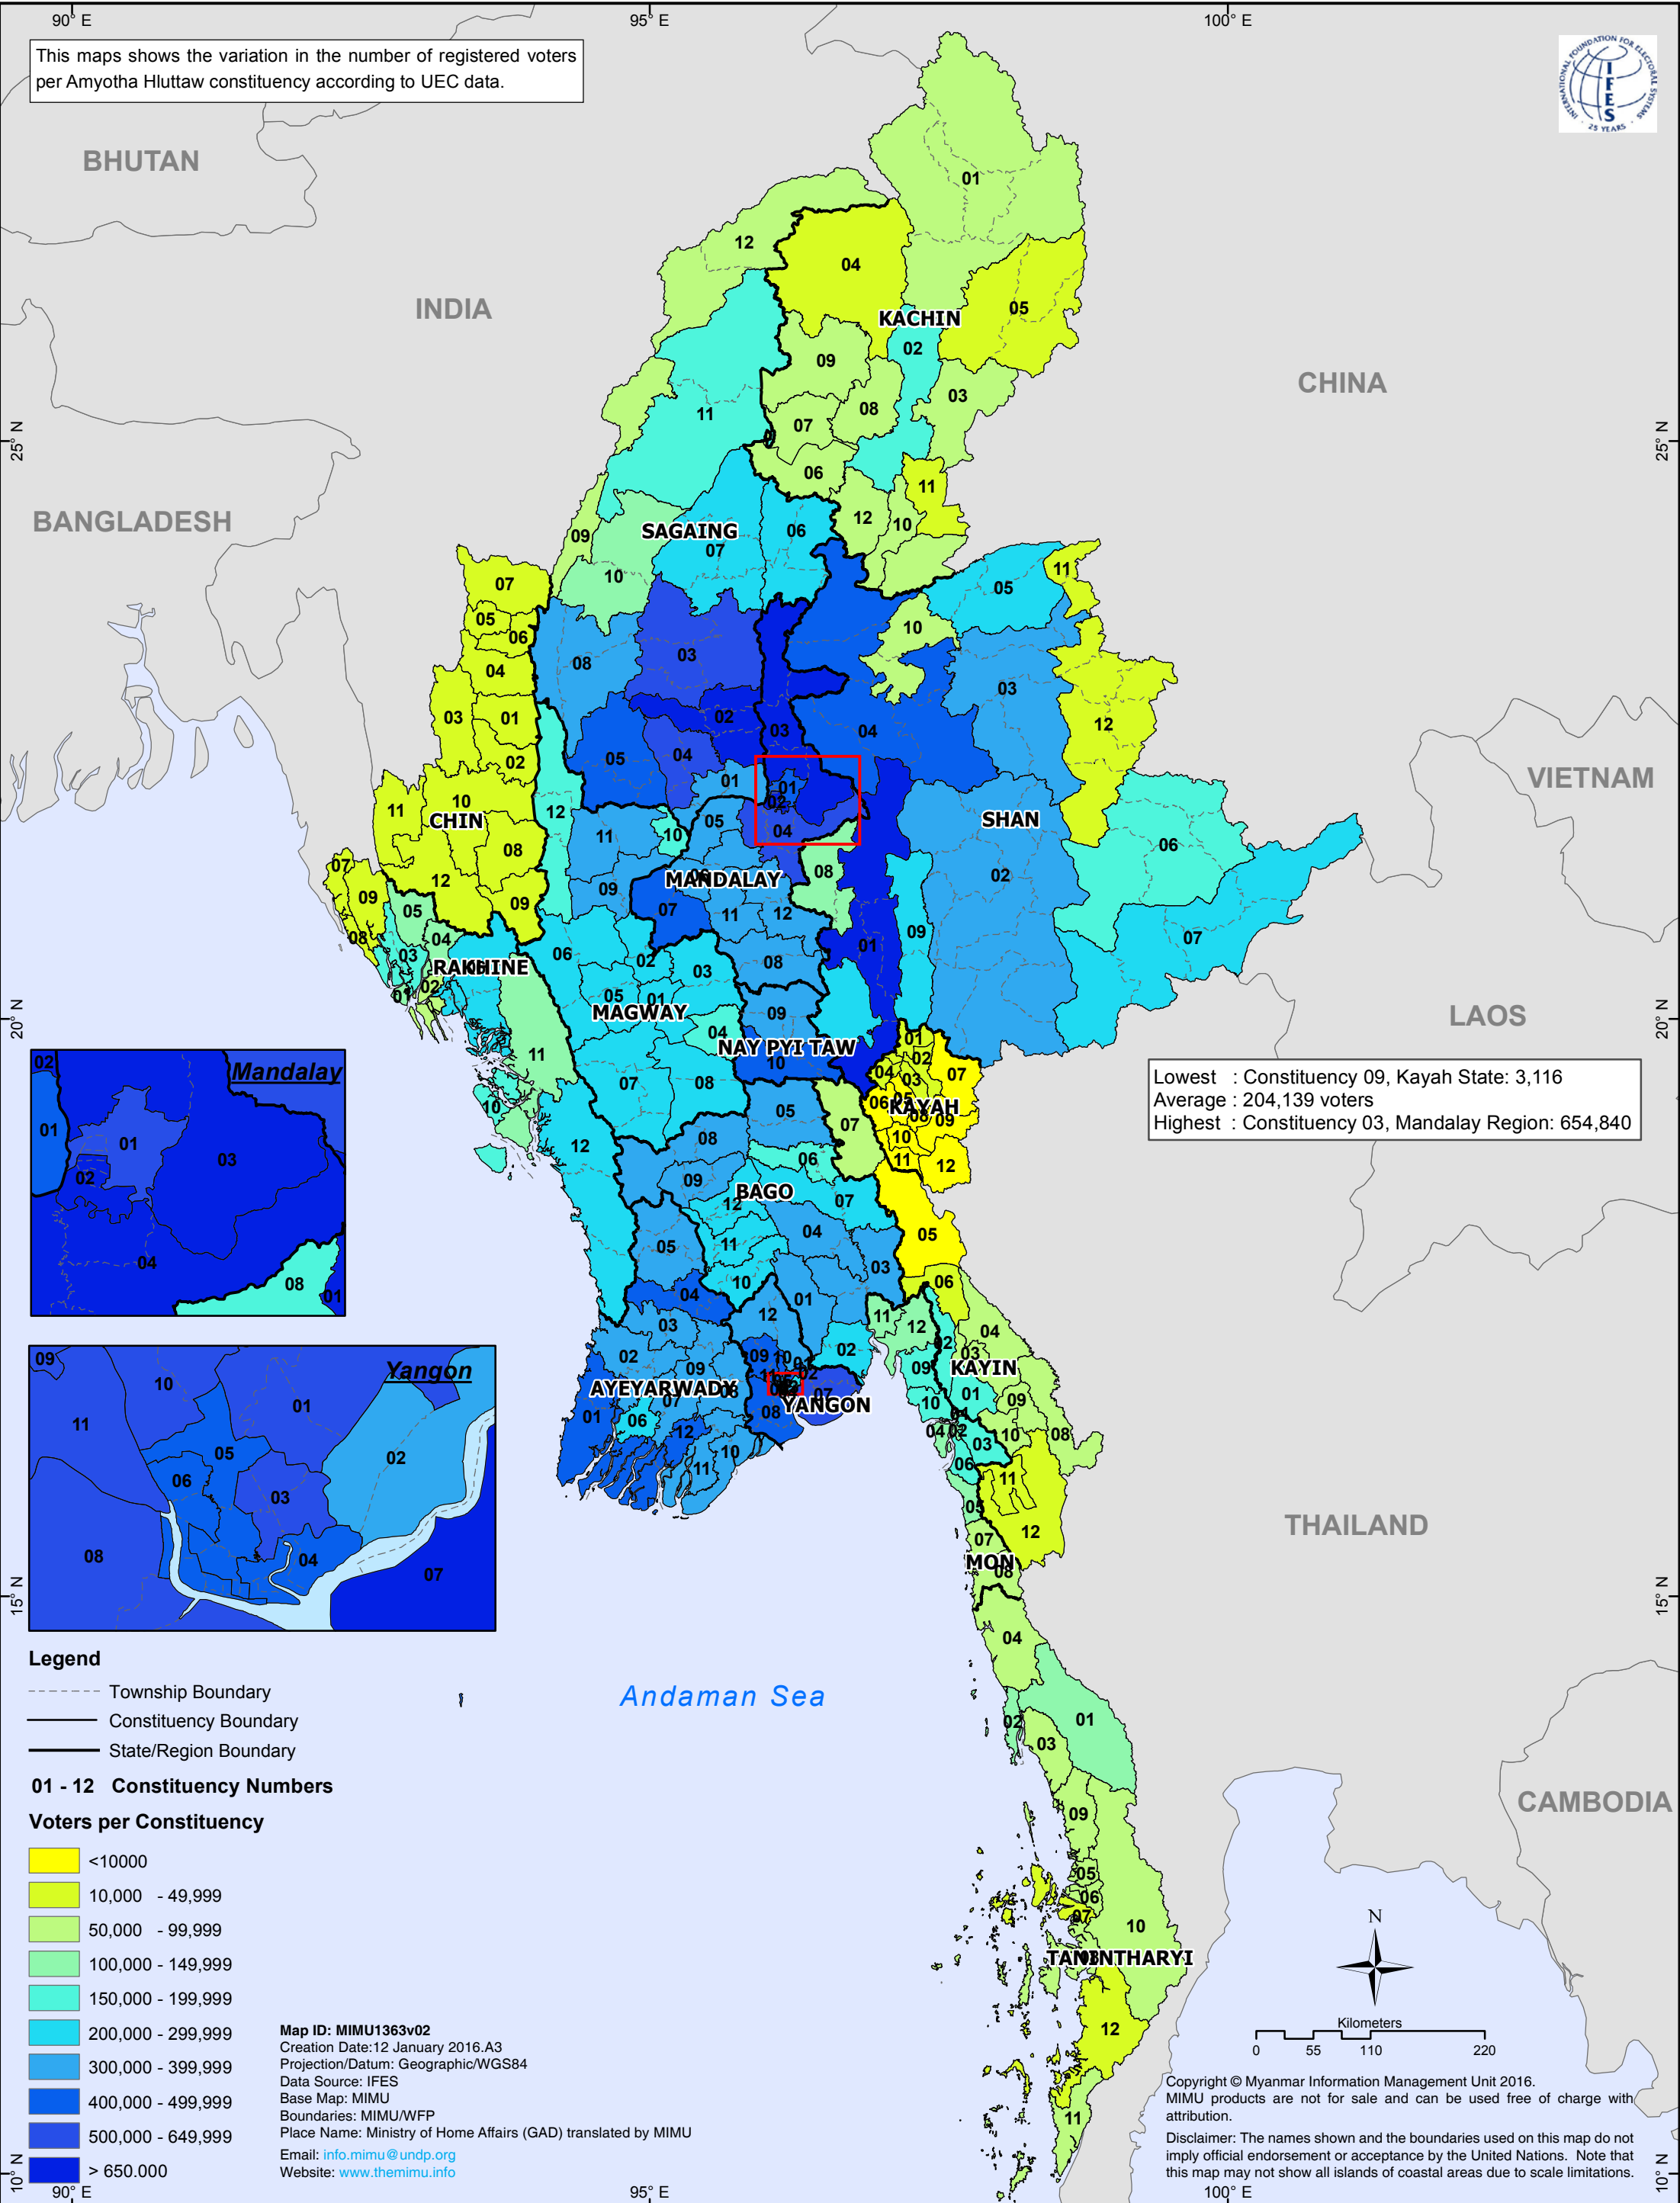

Eligible Voters per Amyotha Hluttaw Constituency 2015 Elections

Canada

This map shows the variation in the number of registered voters per Amyotha Hluttaw constituency according to UEC data.

Lowest : Constituency 09, Kayah State: 3,116
Average : 204,139 voters
Highest : Constituency 03, Mandalay Region: 654,840

Legend

- Township Boundary
- Constituency Boundary
- State/Region Boundary

01 - 12 Constituency Numbers

Voters per Constituency

- <10000
- 10,000 - 49,999
- 50,000 - 99,999
- 100,000 - 149,999
- 150,000 - 199,999
- 200,000 - 299,999
- 300,000 - 399,999
- 400,000 - 499,999
- 500,000 - 649,999
- > 650,000

Map ID: MIMU1363v02
 Creation Date: 12 January 2016.A3
 Projection/Datum: Geographic/WGS84
 Data Source: IFES
 Base Map: MIMU
 Boundaries: MIMU/WFP
 Place Name: Ministry of Home Affairs (GAD) translated by MIMU
 Email: info.mimu@undp.org
 Website: www.themimu.info

Copyright © Myanmar Information Management Unit 2016.
MIMU products are not for sale and can be used free of charge with attribution.
Disclaimer: The names shown and the boundaries used on this map do not imply official endorsement or acceptance by the United Nations. Note that this map may not show all islands of coastal areas due to scale limitations.