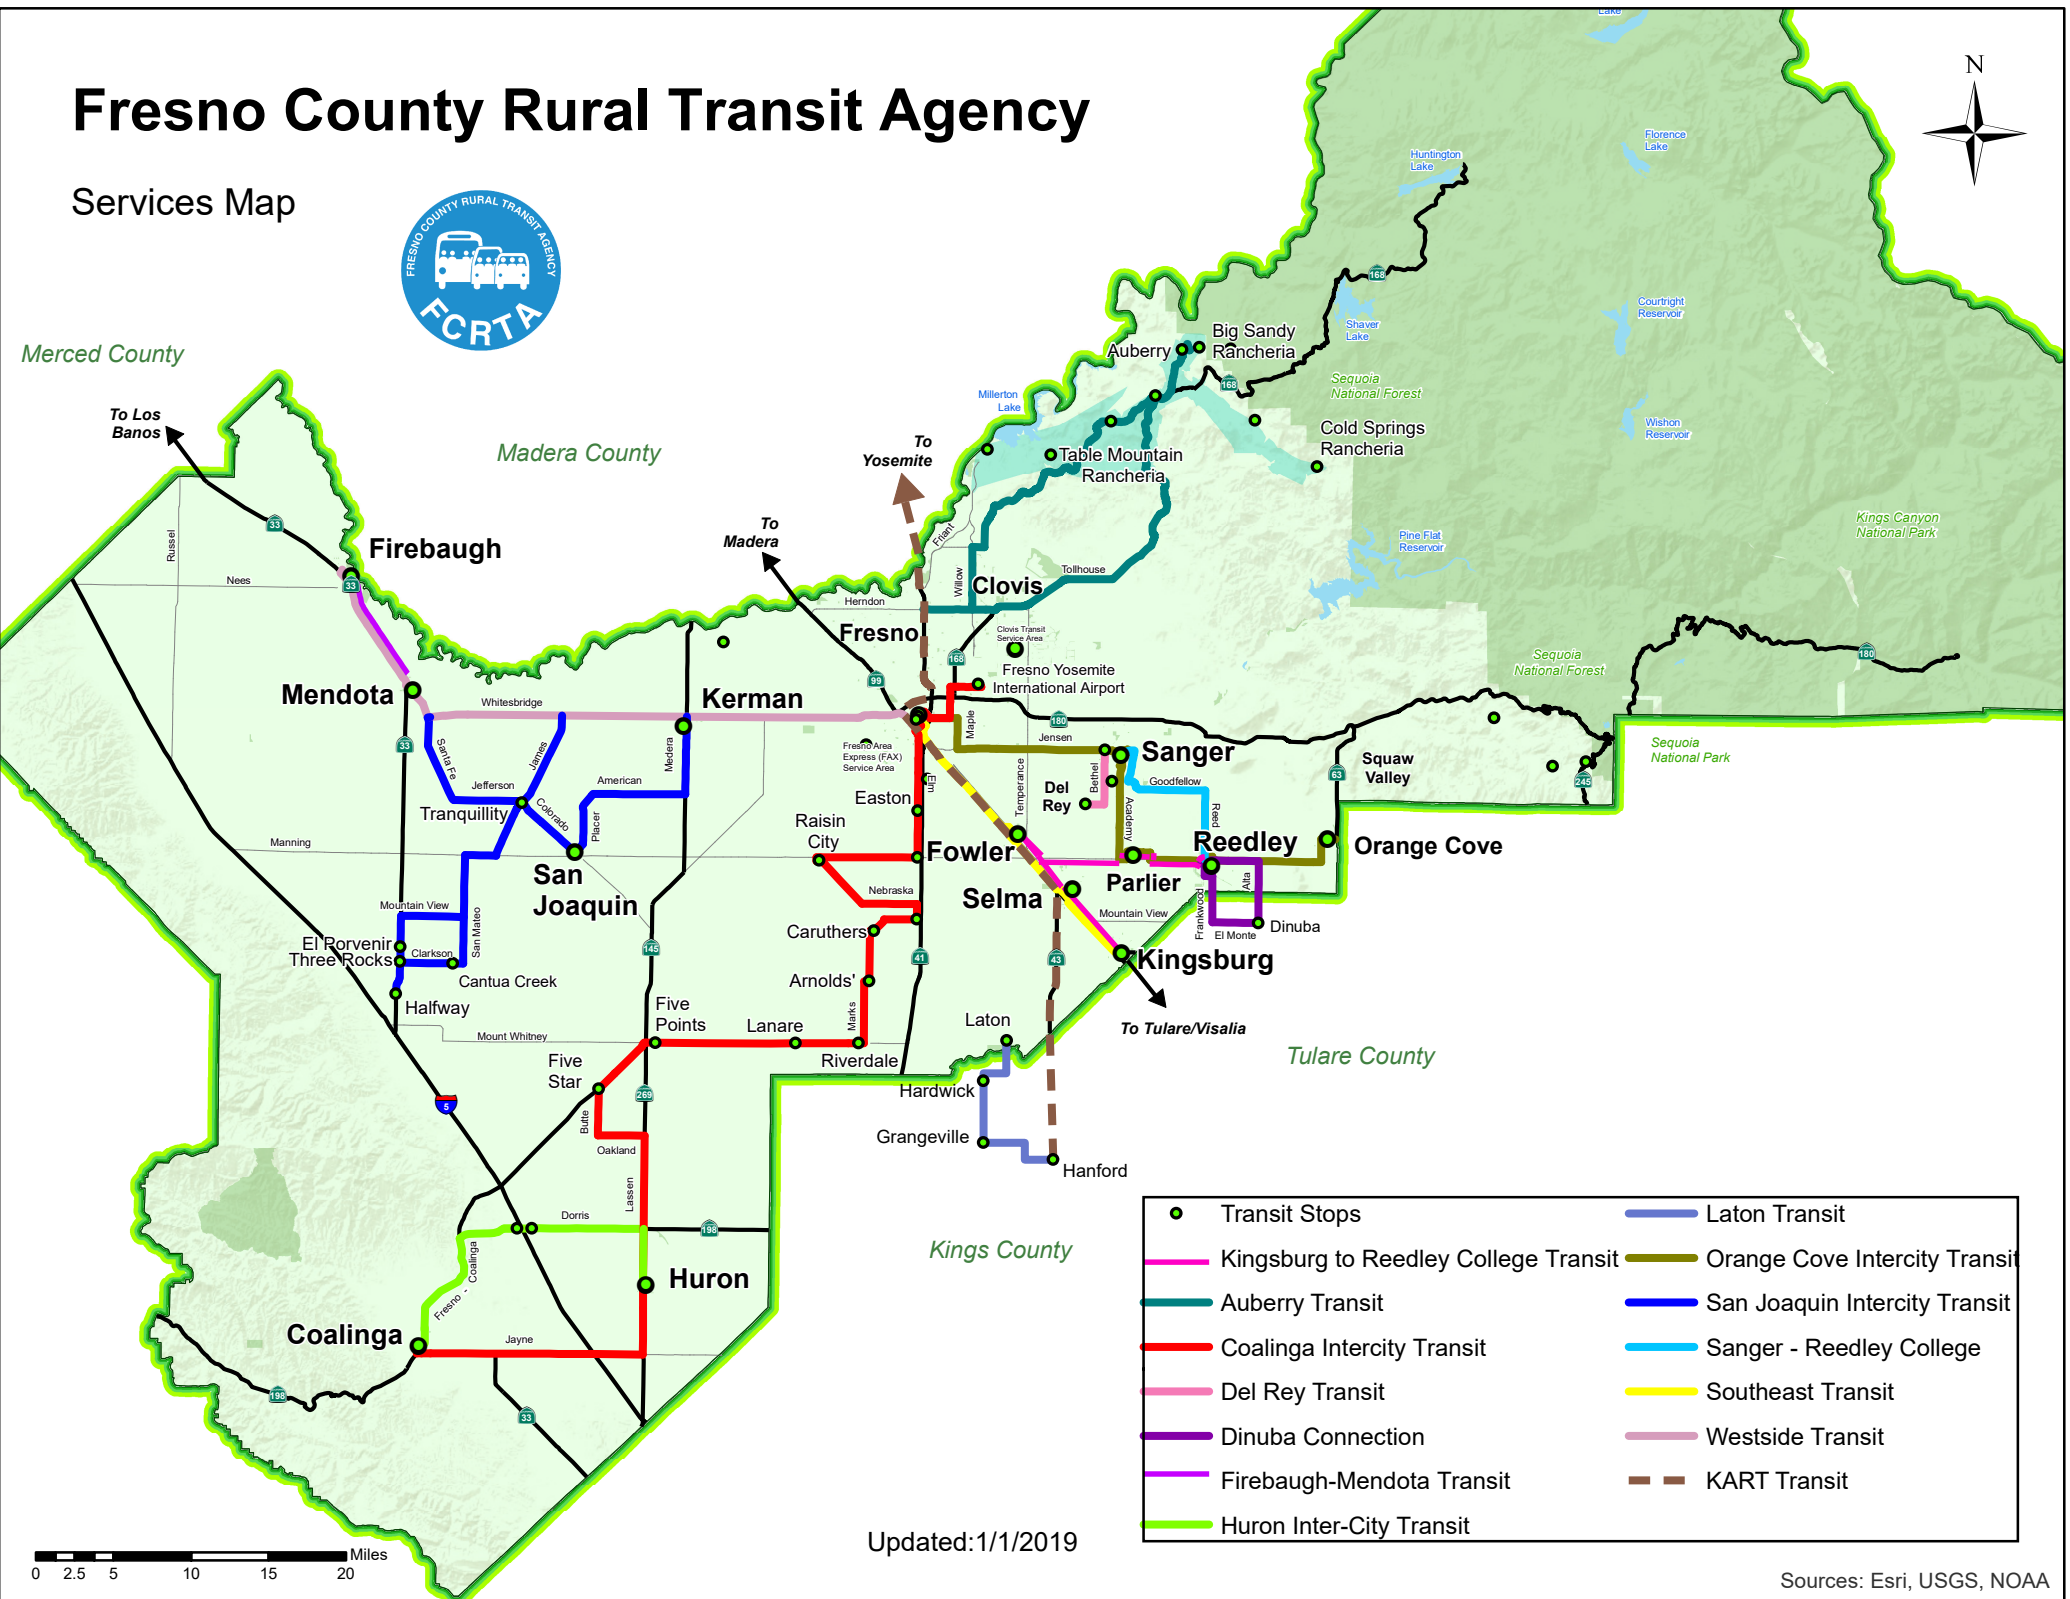

Fresno County Rural Transit Agency

Services Map

- Transit Stops
- Kingsburg to Reedley College Transit
- Auberry Transit
- Coalinga Intercity Transit
- Del Rey Transit
- Dinuba Connection
- Firebaugh-Mendota Transit
- Huron Inter-City Transit
- Laton Transit
- Orange Cove Intercity Transit
- San Joaquin Intercity Transit
- Sanger - Reedley College
- Southeast Transit
- Westside Transit
- KART Transit