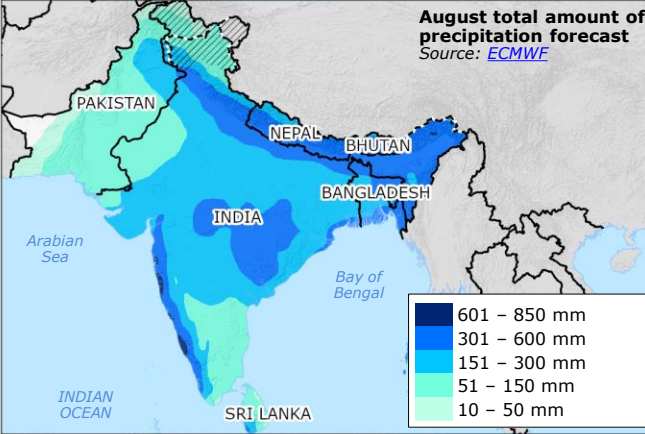

South Asia | Monsoon season forecast

*Climate normal Pakistan: 1981-2010. India: Ahmedabad, Bareilly, Cooch Behar 1901-2000; Jagdalpur 1909-200; Mangalore 1956-2000; Passighat 1957-2000.

© European Union, 2024. Map produced by the JRC. The boundaries and the names shown on this map do not imply official endorsement or acceptance by the European Union.