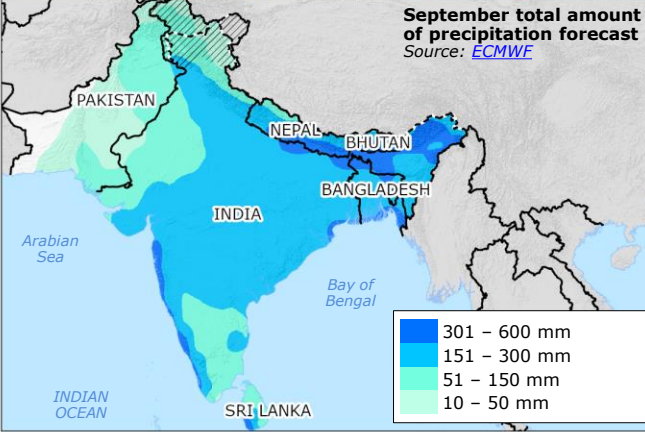

South Asia | Monsoon season forecast

*Climate normal Pakistan: 1981-2010. India: Ahmedabad, Bareilly, Cooch Behar 1901-2000; Jagdalpur 1909-200; Mangalore 1956-2000; Passighat 1957-2000.

© European Union, 2024. Map produced by the JRC. The boundaries and the names shown on this map do not imply official endorsement or acceptance by the European Union.