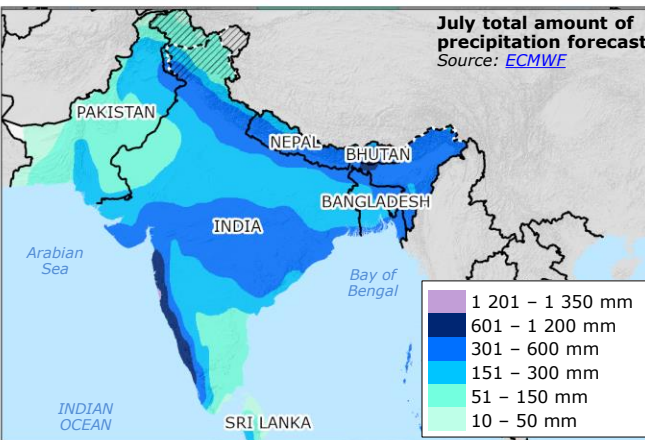

South Asia | Monsoon season forecast

*Climate normal Pakistan: 1981-2010. India: Ahmedabad, Bareilly, Cooch Behar 1901-2000; Jagdalpur 1909-200; Mangalore 1956-2000; Passighat 1957-2000.

© European Union, 2024. Map produced by the JRC. The boundaries and the names shown on this map do not imply official endorsement or acceptance by the European Union.