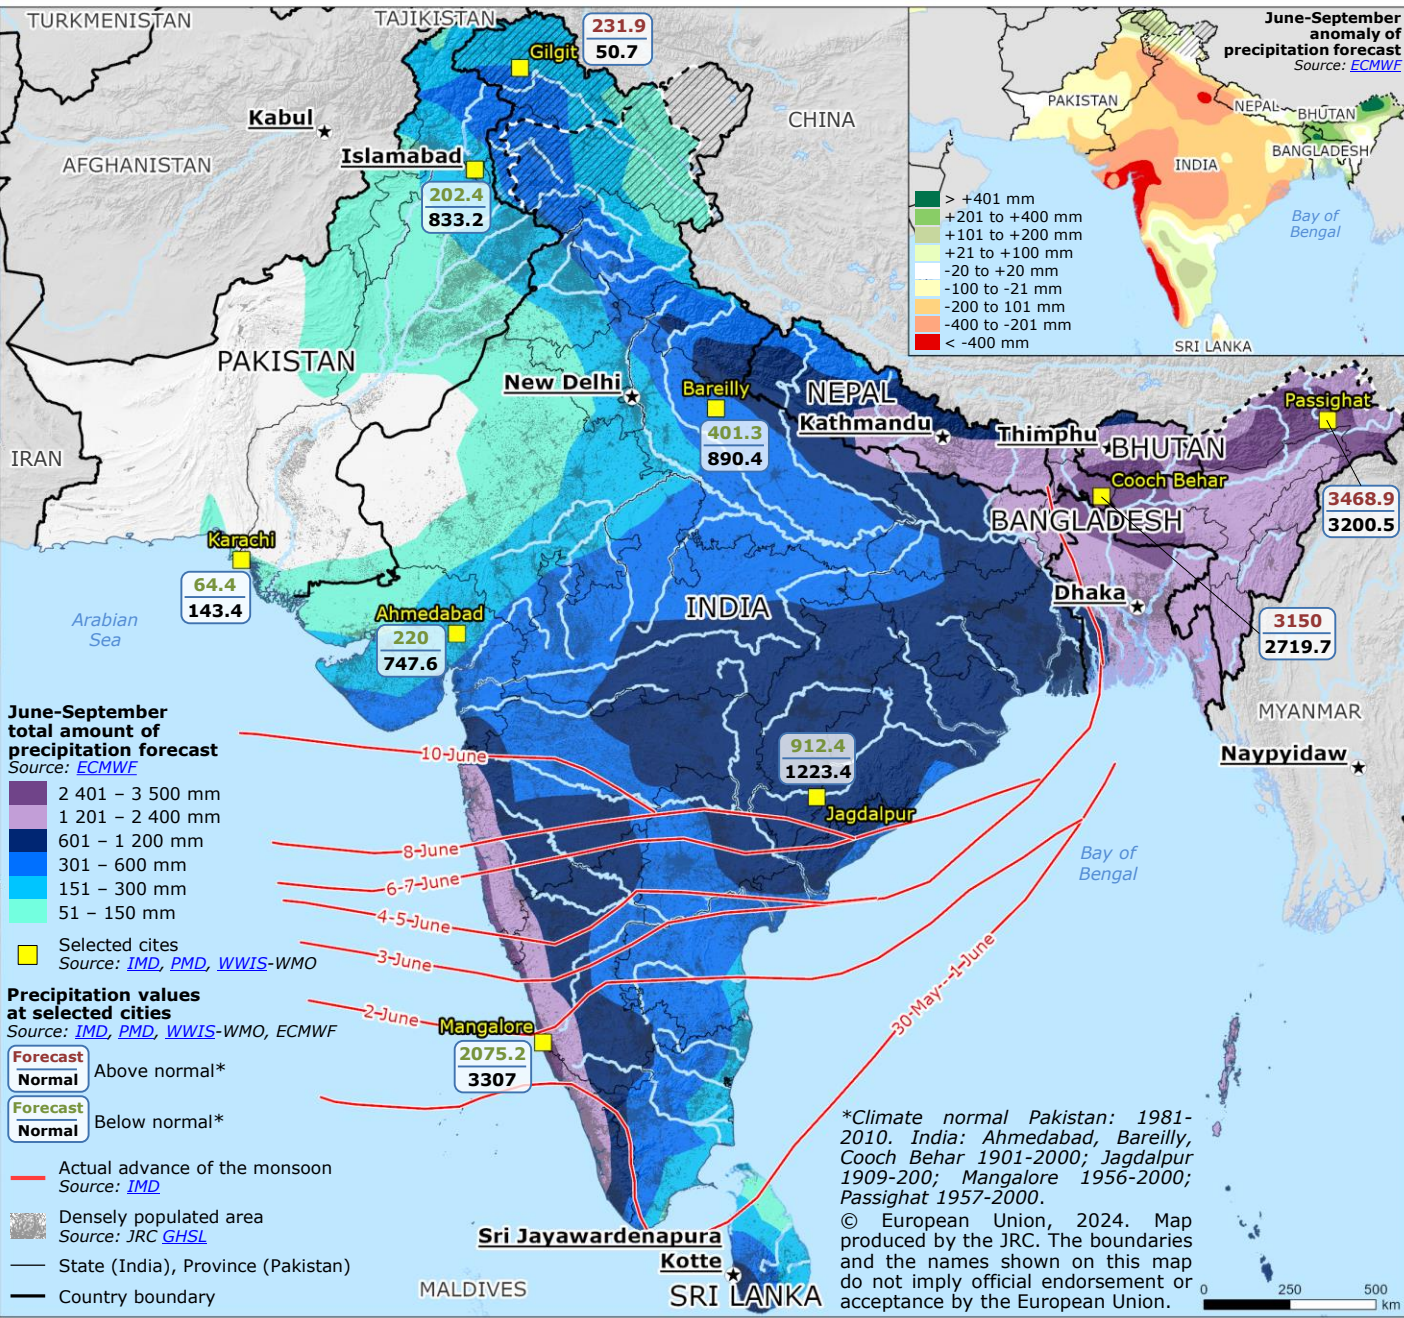

South Asia | Monsoon season forecast

*Climate normal Pakistan: 1981-2010. India: Ahmedabad, Bareilly, Cooch Behar 1901-2000; Jagdalpur 1909-200; Mangalore 1956-2000; Passighat 1957-2000.

© European Union, 2024. Map produced by the JRC. The boundaries and the names shown on this map do not imply official endorsement or acceptance by the European Union.