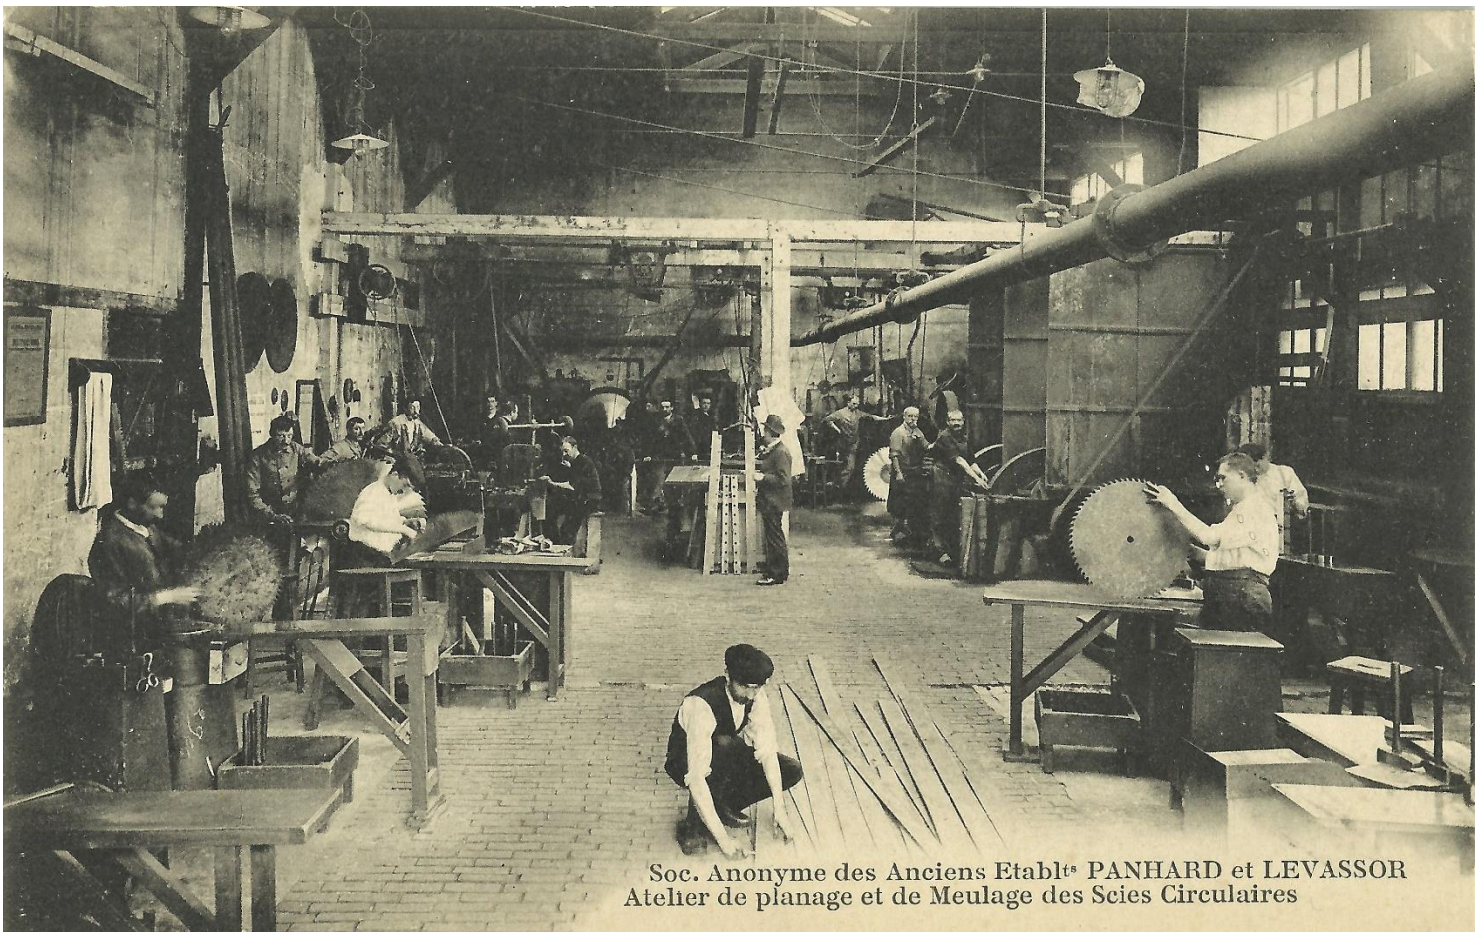

Workshop for planing and grinding circular saws