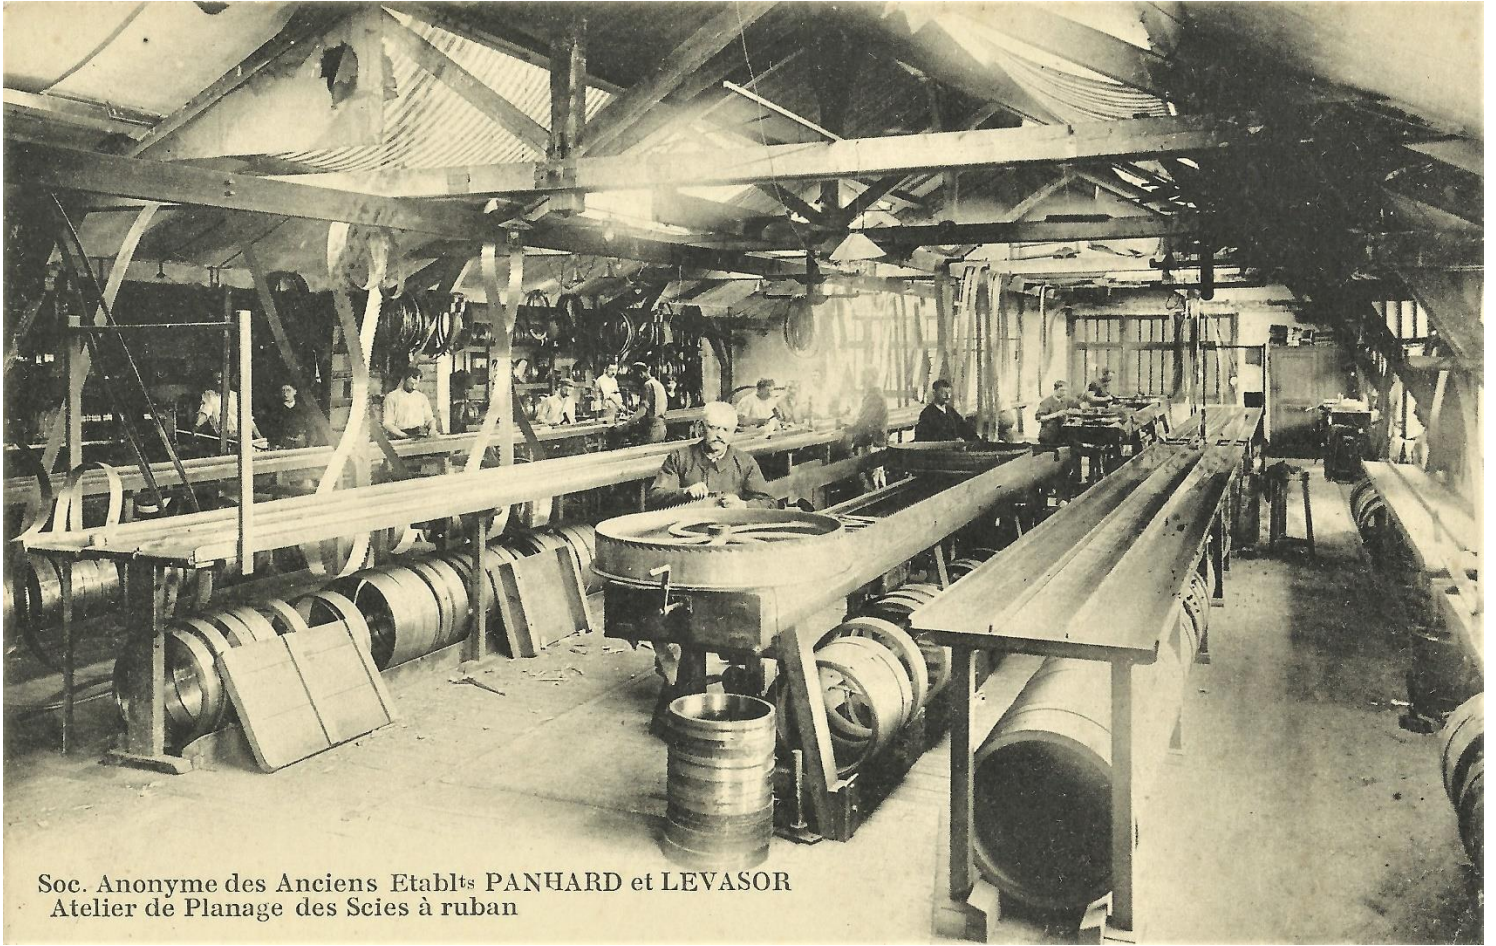

Soc. Anonyme des Anciens Etablts PANHARD et LEVASSOR
Atelier de Planage des Scies à ruban

Band saw planing workshop