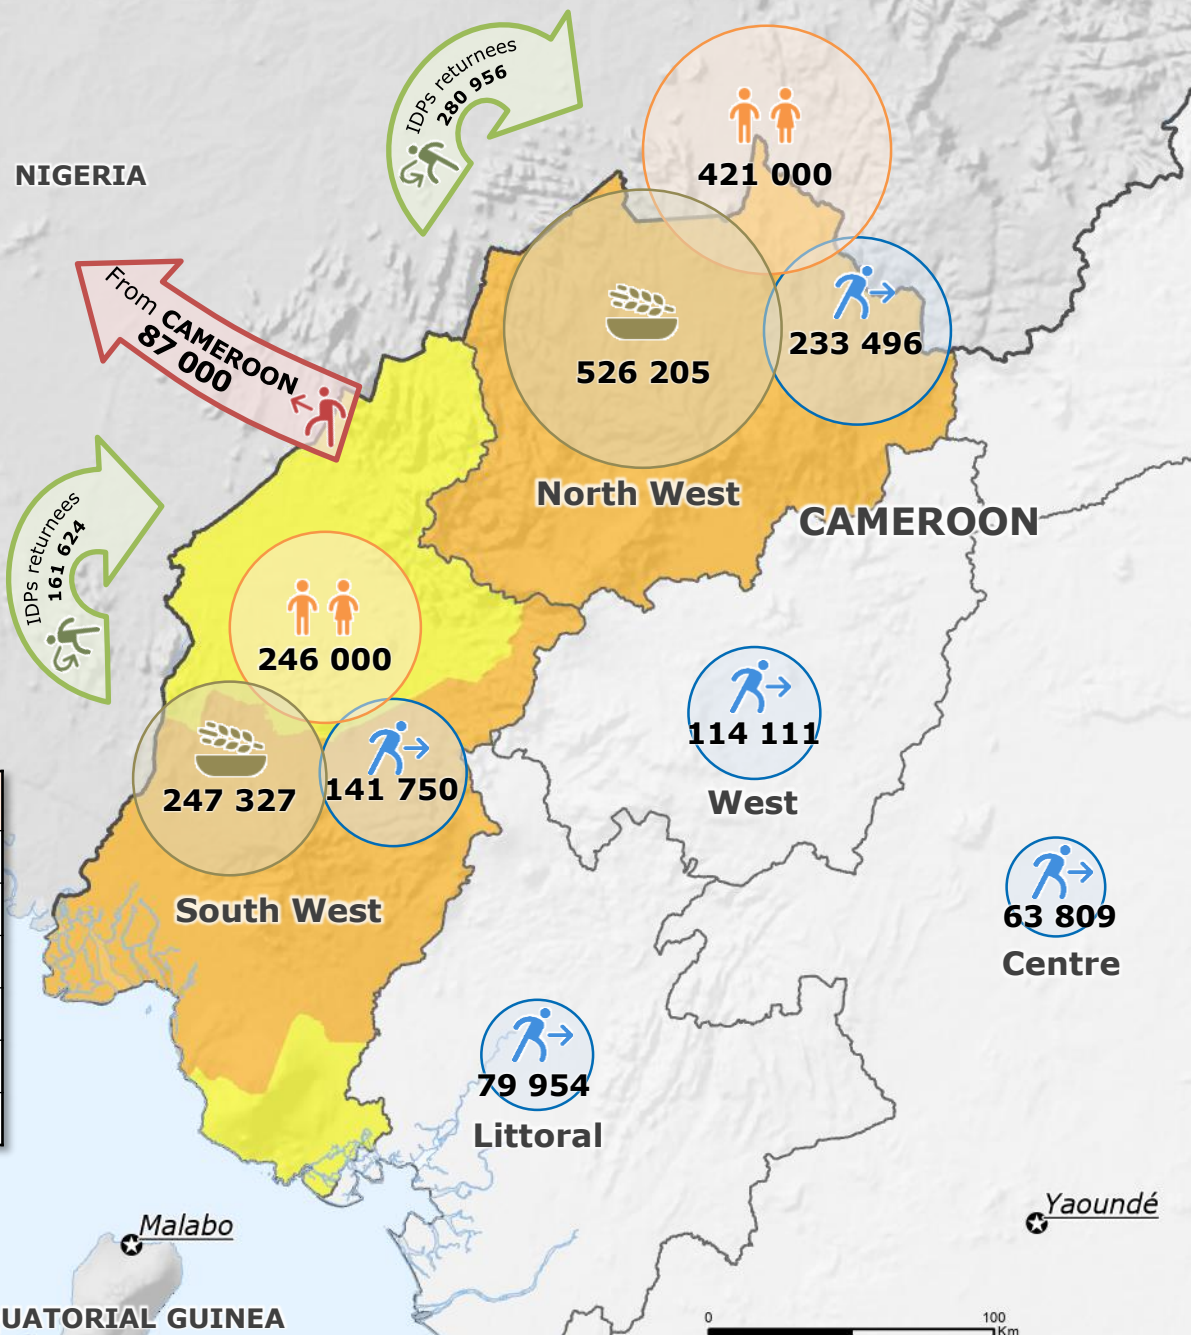

# Cameroon-North west South west regions-complex crisis

**Total number of IDPs in Cameroon**  
1 066 254

**Total number of returnees**  
442 580

Key figures of North West and South West Regions humanitarian crisis		
	People affected by the NWSW crisis	1 700 000
	Total number of IDPs of the NWSW	633 120
	Total number of returnees in NWSW	442 580
	Children affected by education crisis inside NWSW	667 000
	Severely food insecure people	773 532
	Cameroonian refugees from NWSW in Nigeria	87 000

**From XXX XXX** Refugees main flux

**To XXX XXX** Returnees

**50 000** Internally displaced people (IDPs)

**50 000** Children affected by education crisis

**50 000** Severely food insecure people

**Food security phases**

Source: [Cadre Harmonisé](#)

- Crisis
- Under stress
- Country border
- Region border