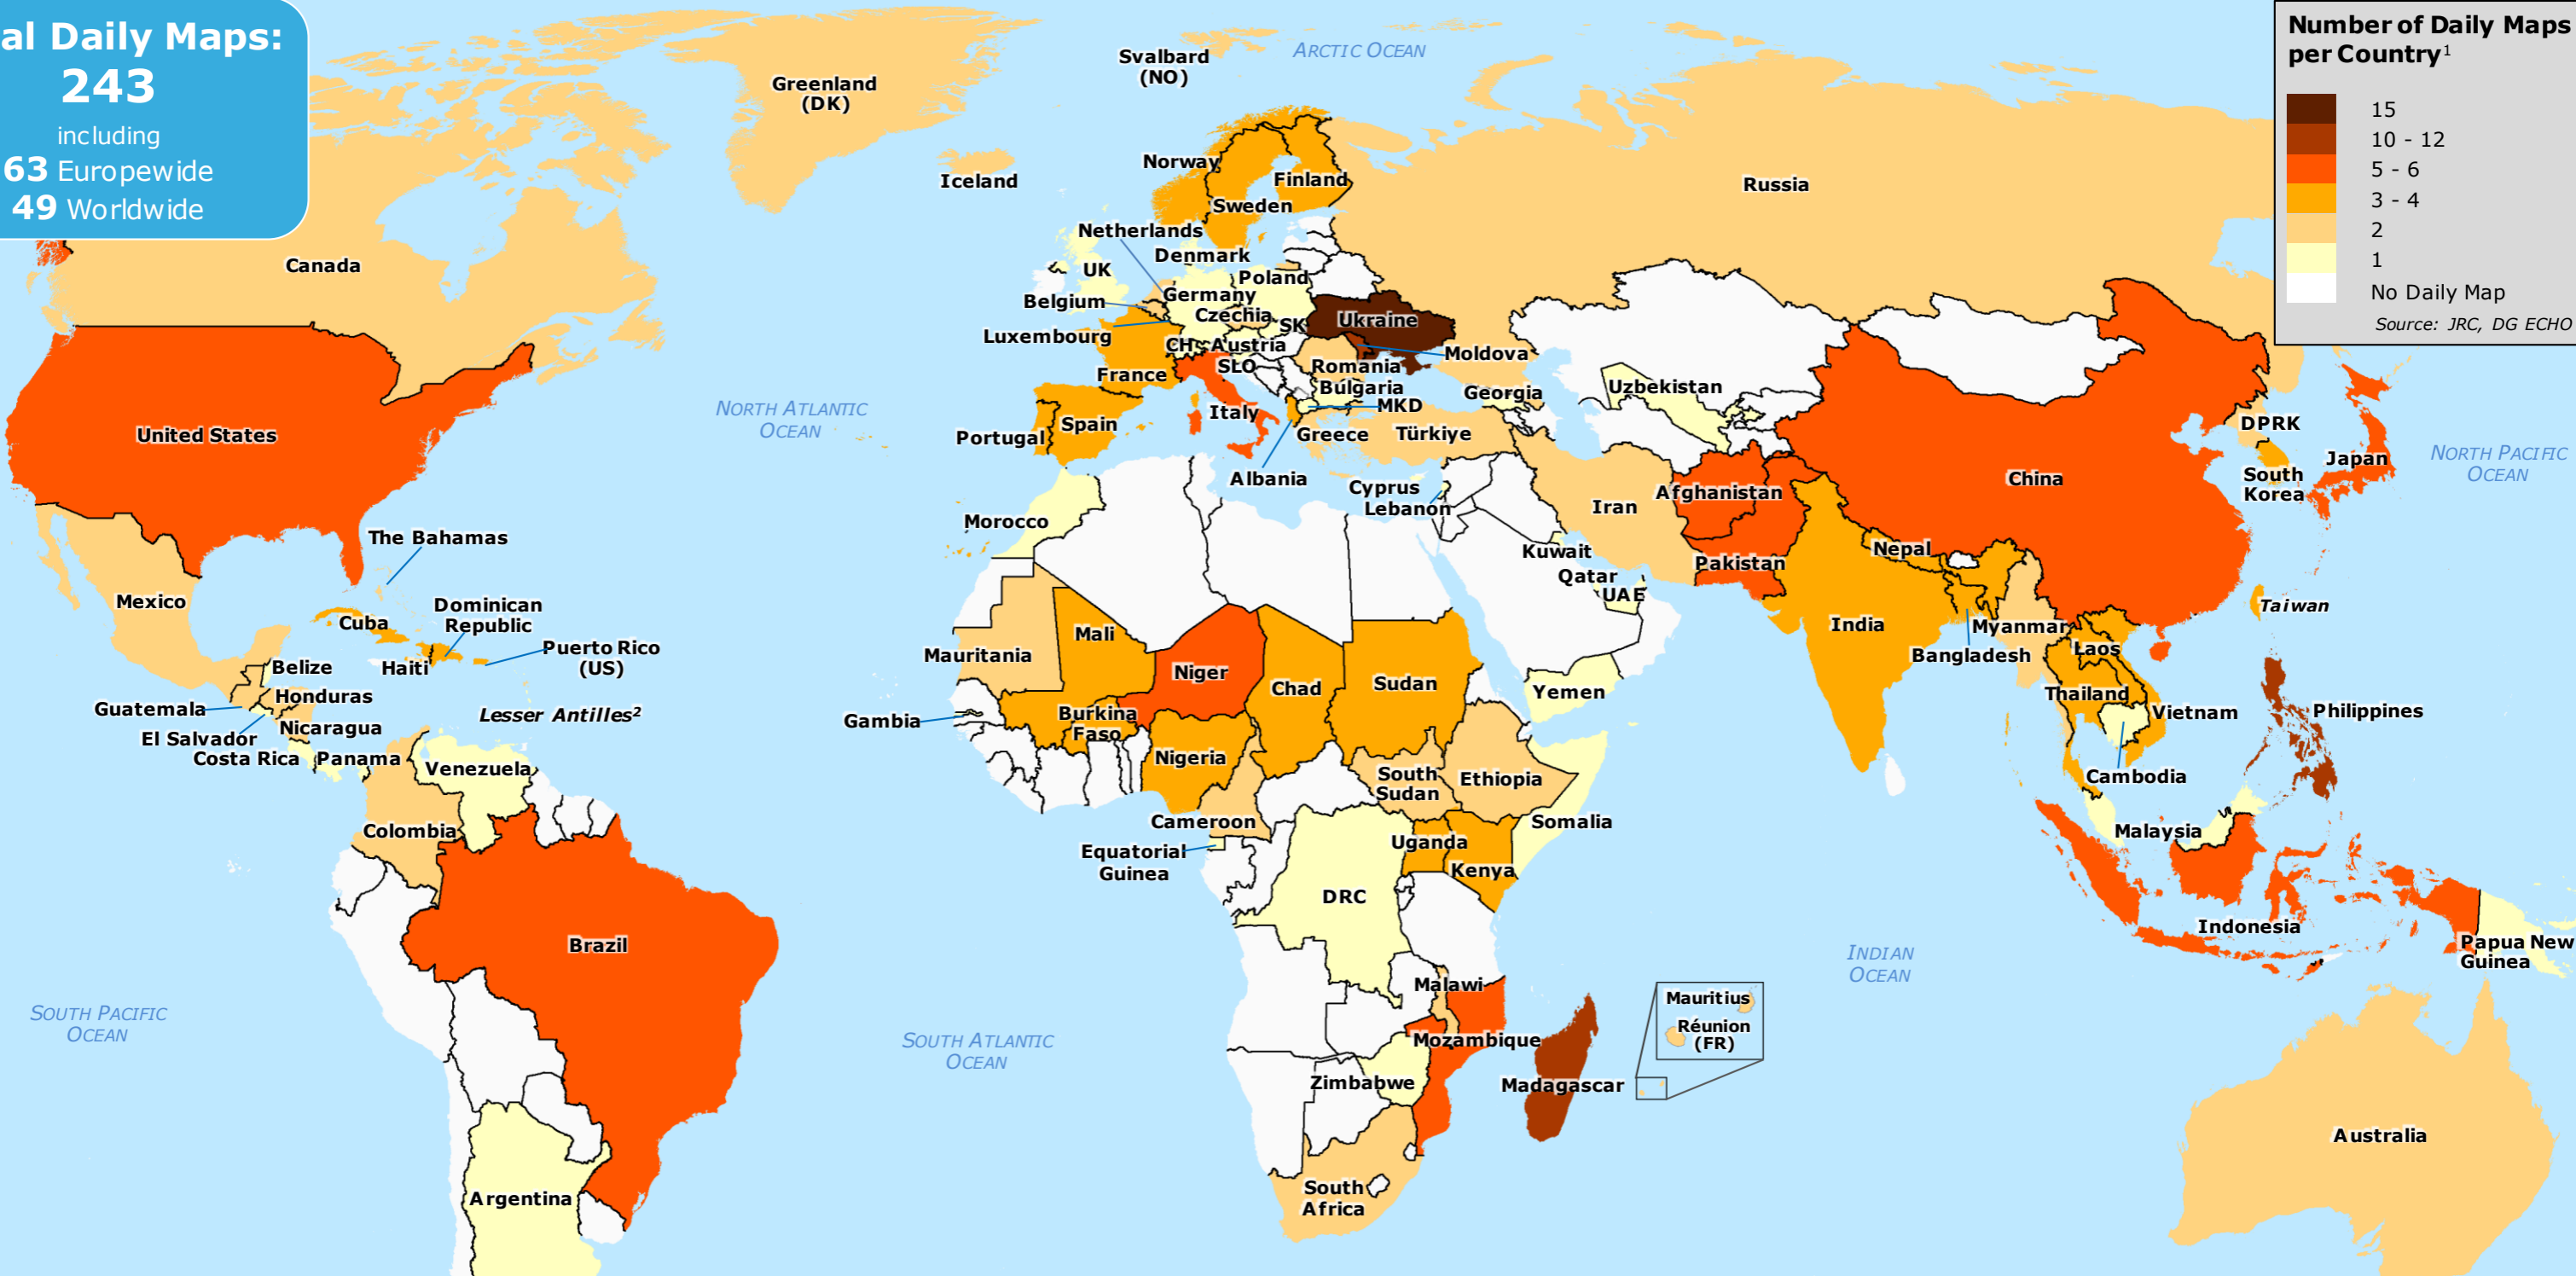

Overview of DG ECHO Daily Maps 2022

Total Daily Maps: 243
 including
63 Europewide
49 Worldwide

¹ Only countries and dependencies/territories with at least one Daily Map are labelled.
² Lesser Antilles: Trinidad and Tobago, Grenada, Saint Vincent and the Grenadines, Saint Lucia, Barbados, Martinique, Dominica, Guadeloupe.
³ DG ECHO/UCPM includes also Europewide maps on [UCPM](#) (EU Civil Protection Mechanism) response (and resources) to Russia's war on Ukraine. *Complex emergency* indicates multiple categories, including *Food Security and Population Displacement*. *Flood* includes *Flash Flood*. *Climate Change* includes 12 monthly maps on global temperature anomalies.
 CH: Switzerland. DPRK: Democratic People's Republic of Korea. DRC: Democratic Republic of the Congo. MKD: North Macedonia. SK: Slovakia. SLO: Slovenia. UAE: United Arab Emirates.
 Previous Overview of DG ECHO Daily Maps are available on the [ERCC Portal](#).
 *Kosovo: This designation is without prejudice to positions on status, and is in line with UNSCR 1244/1999 and the ICJ Opinion on the Kosovo Declaration of Independence.
 © European Union, 2023. Map produced by the JRC. The boundaries and the names shown on this map do not imply official endorsement or acceptance by the European Union.