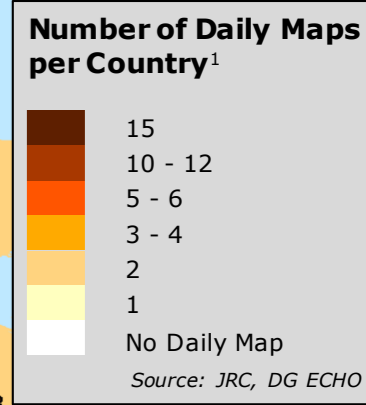

Overview of DG ECHO Daily Maps 2022

Total Daily Maps: 243
 including
63 Europewide
49 Worldwide

¹ Only countries and dependencies/territories with at least one Daily Map are labelled.
² Lesser Antilles: Trinidad and Tobago, Grenada, Saint Vincent and the Grenadines, Saint Lucia, Barbados, Martinique, Dominica, Guadeloupe.
³ DG ECHO/UCPM includes also Europewide maps on [UCPM](#) (EU Civil Protection Mechanism) response (and resources) to Russia's war on Ukraine. *Complex emergency* indicates multiple categories, including *Food Security and Population Displacement*. *Flood* includes *Flash Flood*. *Climate Change* includes 12 monthly maps on global temperature anomalies.
 CH: Switzerland. DPRK: Democratic People's Republic of Korea. DRC: Democratic Republic of the Congo. MKD: North Macedonia. SK: Slovakia. SLO: Slovenia. UAE: United Arab Emirates.
 Previous Overview of DG ECHO Daily Maps are available on the [ERCC Portal](#).
 *Kosovo: This designation is without prejudice to positions on status, and is in line with UNSCR 1244/1999 and the ICJ Opinion on the Kosovo Declaration of Independence.
 © European Union, 2023. Map produced by the JRC. The boundaries and the names shown on this map do not imply official endorsement or acceptance by the European Union.