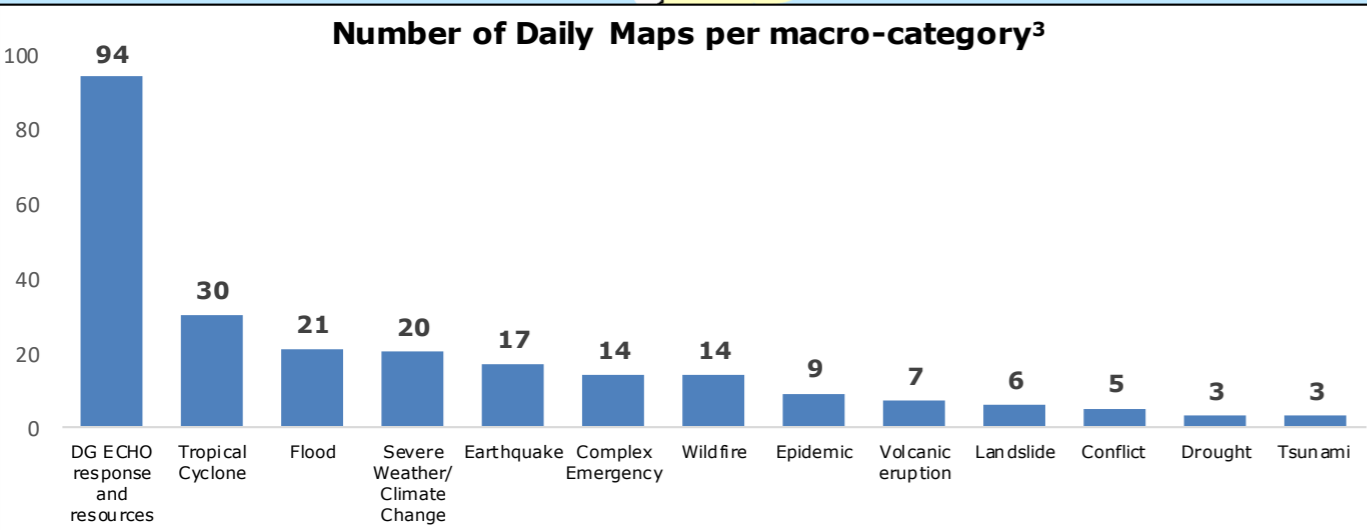

Overview of DG ECHO Daily Maps 2022

Total Daily Maps: 243
 including
63 Europewide
49 Worldwide

¹ Only countries and dependencies/territories with at least one Daily Map are labelled.
² Lesser Antilles: Trinidad and Tobago, Grenada, Saint Vincent and the Grenadines, Saint Lucia, Barbados, Martinique, Dominica, Guadeloupe.
³ DG ECHO/UCPM includes also Europewide maps on [UCPM](#) (EU Civil Protection Mechanism) response (and resources) to Russia's war on Ukraine. *Complex emergency* indicates multiple categories, including *Food Security and Population Displacement*. *Flood* includes *Flash Flood*. *Climate Change* includes 12 monthly maps on global temperature anomalies.
 CH: Switzerland. DPRK: Democratic People's Republic of Korea. DRC: Democratic Republic of the Congo. MKD: North Macedonia. SK: Slovakia. SLO: Slovenia. UAE: United Arab Emirates.
 Previous Overview of DG ECHO Daily Maps are available on the [ERCC Portal](#).
 *Kosovo: This designation is without prejudice to positions on status, and is in line with UNSCR 1244/1999 and the ICJ Opinion on the Kosovo Declaration of Independence.
 © European Union, 2023. Map produced by the JRC. The boundaries and the names shown on this map do not imply official endorsement or acceptance by the European Union.