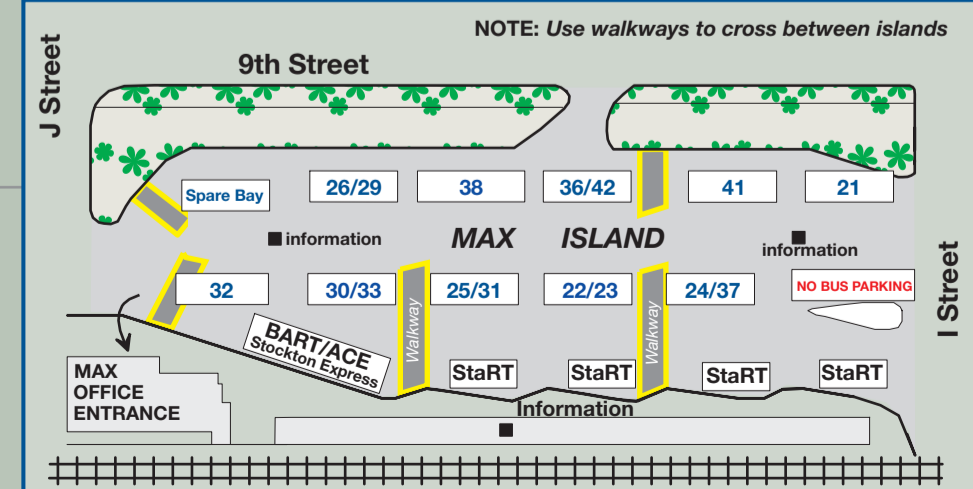

MAX

MODESTO AREA EXPRESS
System Route Map

MODESTO URBAN AREA

MALL AREA DETAIL

DOWNTOWN DETAIL

TRANSIT CENTER

LEGEND

- BUS ROUTES - See Table for Frequency
- - - BUS ROUTES - Limited Service
- ▶ DIRECTION OF TRAVEL
- 20 ROUTE NUMBER

BUS FREQUENCY

Route	Monday - Friday	Saturday	Sunday
21	15 Minutes	30 Minutes	60 Minutes
22	30 Minutes	30 Minutes	60 Minutes
23	30 Minutes	30 Minutes	60 Minutes
24	60 Minutes	None	None
25	30 Minutes	60 Minutes	60 Minutes
26	30 Minutes	30 Minutes	60 Minutes
28	60 Minutes	None	None
29	30 Minutes	30 Minutes	60 Minutes
30	30 Minutes	30 Minutes	60 Minutes
31	30 Minutes	30 Minutes	60 Minutes
32	30 Minutes	60 Minutes	60 Minutes
33	30 Minutes	30 Minutes	60 Minutes
35	3 Trips Weekdays	None	None
36	30 Minutes	60 Minutes	60 Minutes
37	30 Minutes	60 Minutes	60 Minutes
38	30 Minutes	30 Minutes	60 Minutes
41	30 Minutes	60 Minutes	60 Minutes
42	30 Minutes	30 Minutes	60 Minutes
44	60 Minutes	None	None

Use this map to find routes that serve your area. For more detailed information consult the individual route maps in the Ride Guide.

FOR MORE INFORMATION ABOUT MAX ROUTES PLEASE CALL:
521-1274
www.ModestoAreaExpress.com