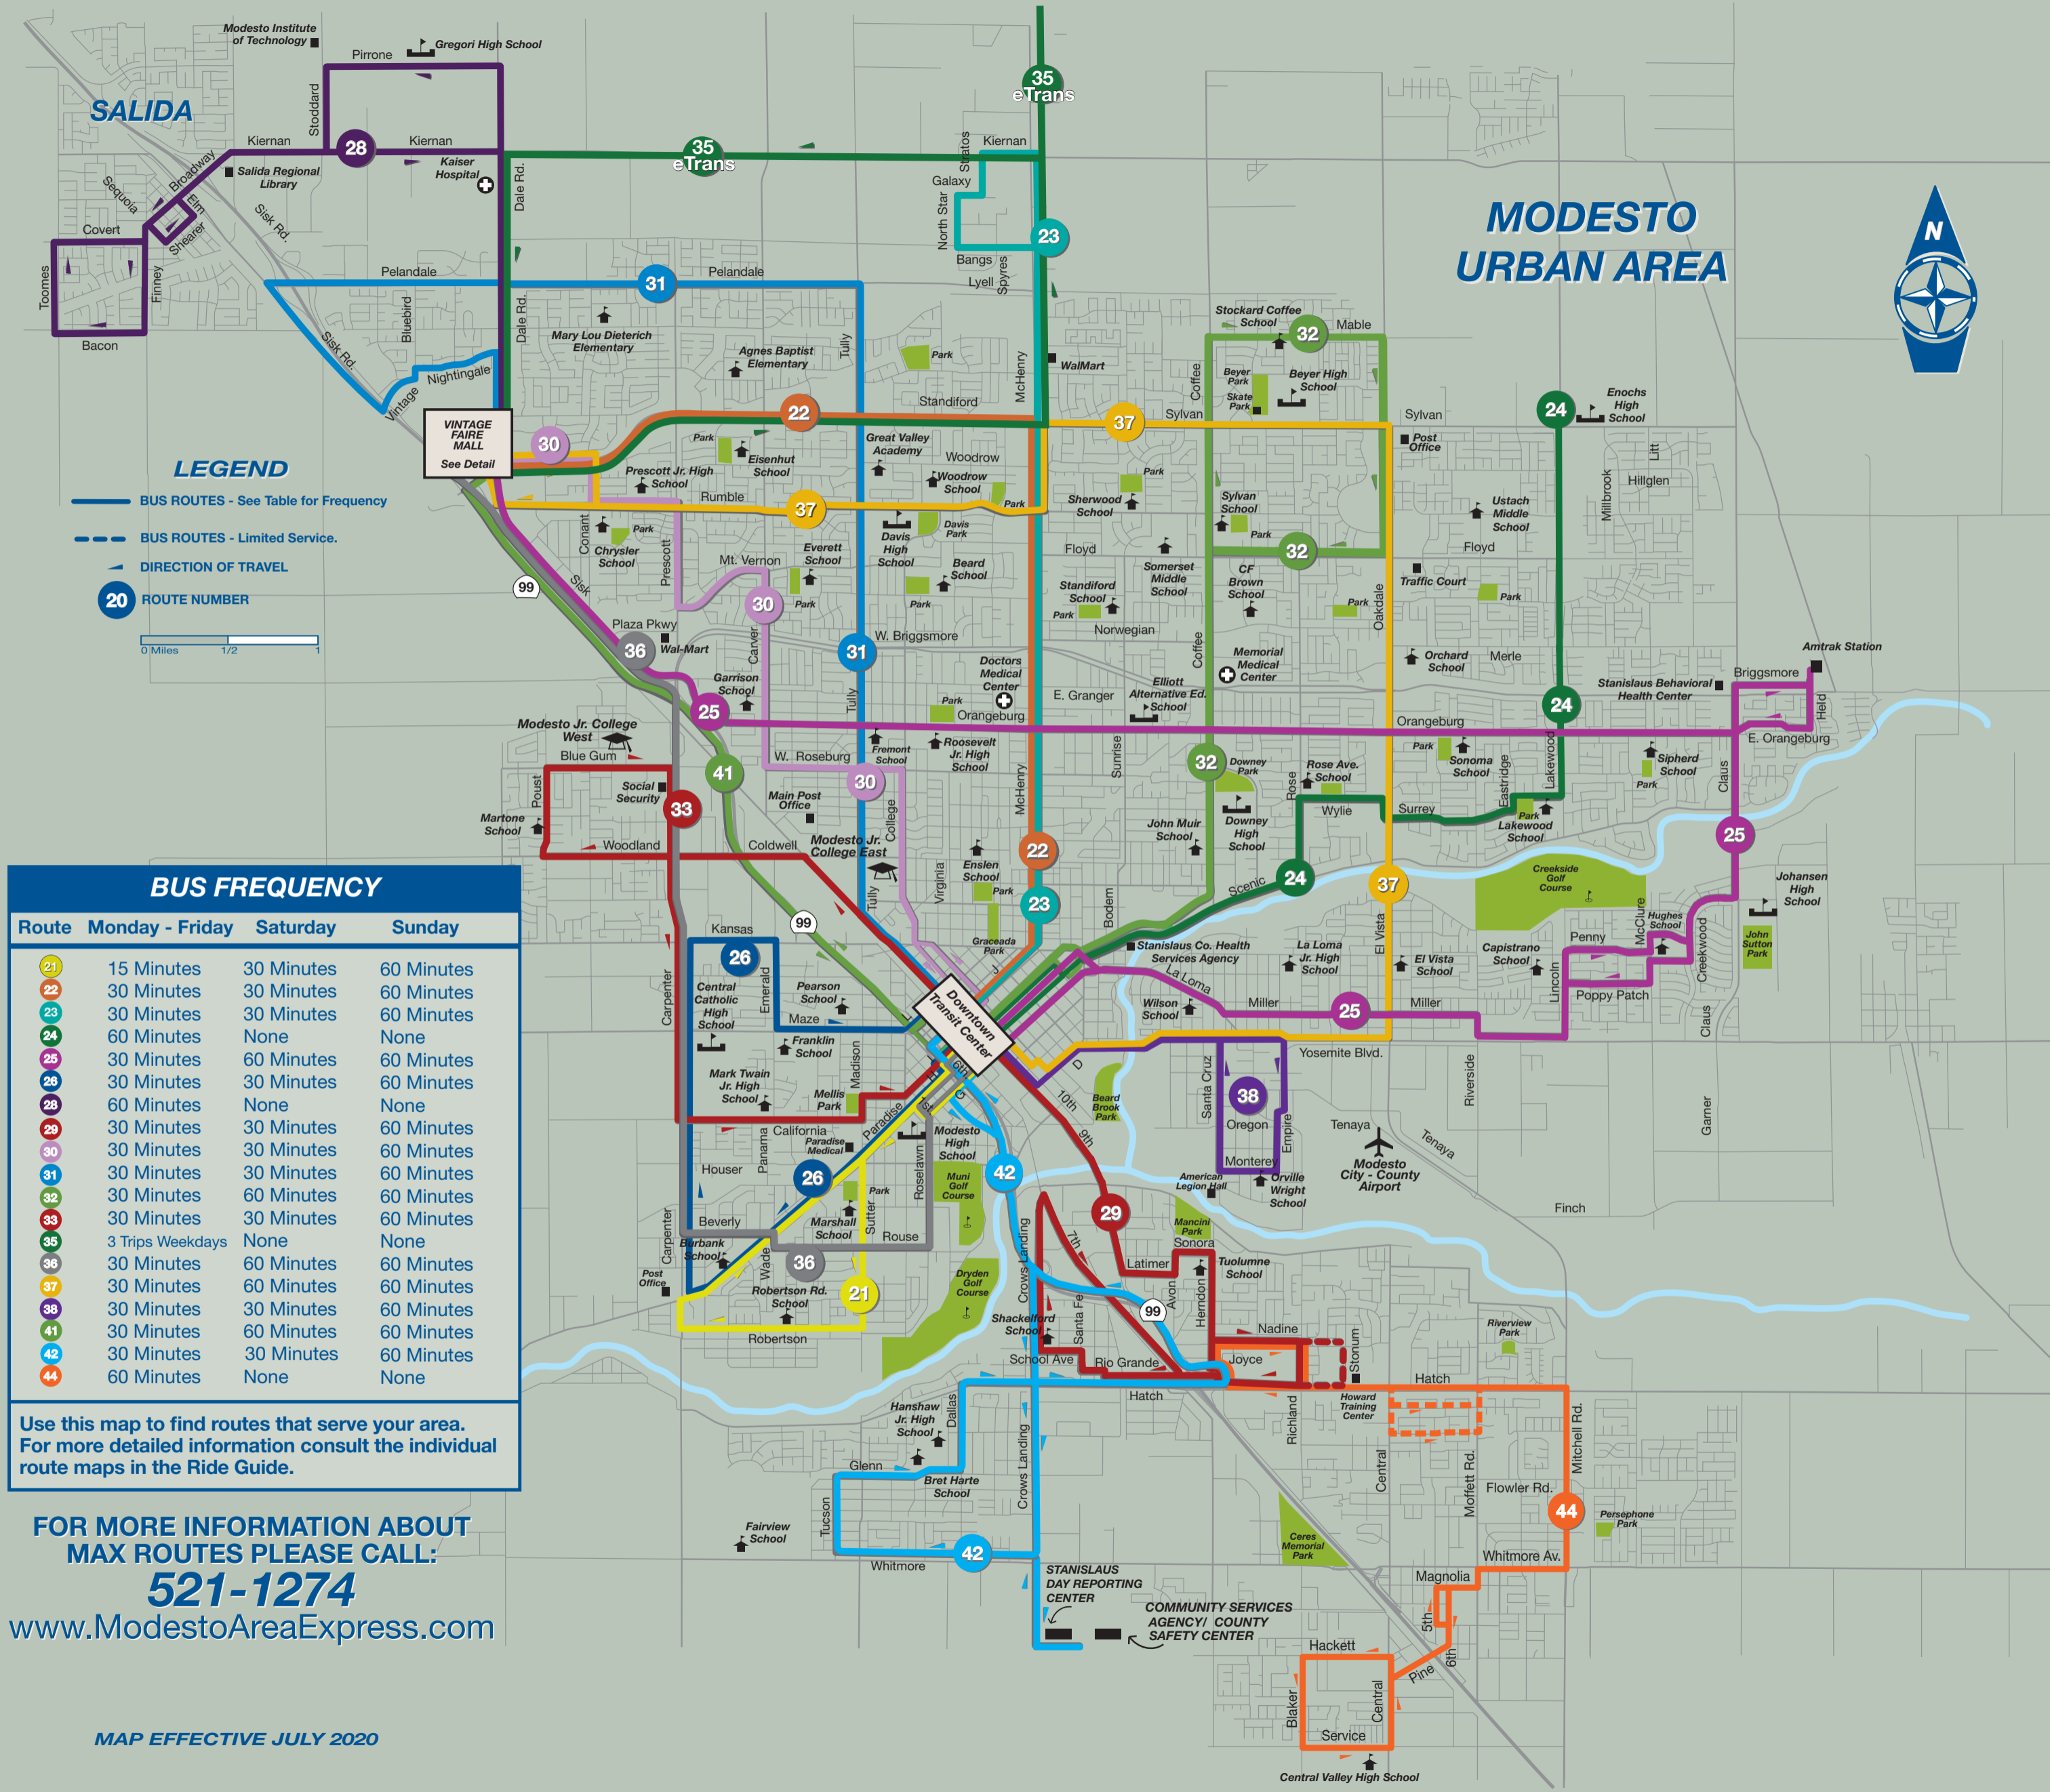

MAX

MODESTO AREA EXPRESS
System Route Map

MODESTO URBAN AREA

MALL AREA DETAIL

DOWNTOWN DETAIL

TRANSIT CENTER

LEGEND

- BUS ROUTES - See Table for Frequency
- - - BUS ROUTES - Limited Service
- ▶ DIRECTION OF TRAVEL
- 20 ROUTE NUMBER

BUS FREQUENCY

Route	Monday - Friday	Saturday	Sunday
21	15 Minutes	30 Minutes	60 Minutes
22	30 Minutes	30 Minutes	60 Minutes
23	30 Minutes	30 Minutes	60 Minutes
24	60 Minutes	None	None
25	30 Minutes	60 Minutes	60 Minutes
26	30 Minutes	30 Minutes	60 Minutes
28	60 Minutes	None	None
29	30 Minutes	30 Minutes	60 Minutes
30	30 Minutes	30 Minutes	60 Minutes
31	30 Minutes	30 Minutes	60 Minutes
32	30 Minutes	60 Minutes	60 Minutes
33	30 Minutes	30 Minutes	60 Minutes
35	3 Trips Weekdays	None	None
36	30 Minutes	60 Minutes	60 Minutes
37	30 Minutes	60 Minutes	60 Minutes
38	30 Minutes	30 Minutes	60 Minutes
41	30 Minutes	60 Minutes	60 Minutes
42	30 Minutes	30 Minutes	60 Minutes
44	60 Minutes	None	None

Use this map to find routes that serve your area. For more detailed information consult the individual route maps in the Ride Guide.

FOR MORE INFORMATION ABOUT MAX ROUTES PLEASE CALL:
521-1274
www.ModestoAreaExpress.com