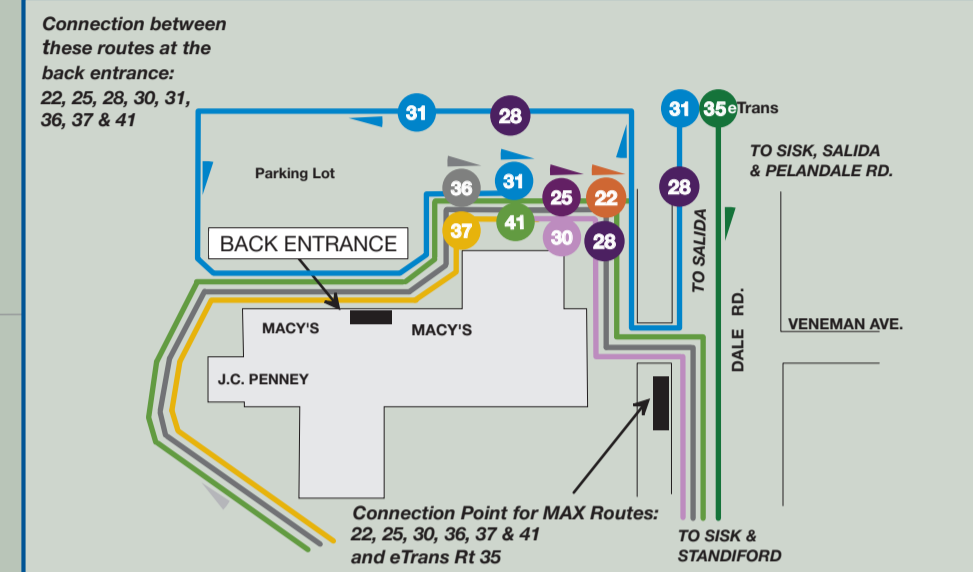

MAX

MODESTO AREA EXPRESS
System Route Map

MODESTO URBAN AREA

MALL AREA DETAIL

DOWNTOWN DETAIL

TRANSIT CENTER

LEGEND

- BUS ROUTES - See Table for Frequency
- - - BUS ROUTES - Limited Service
- ▶ DIRECTION OF TRAVEL
- 20 ROUTE NUMBER

BUS FREQUENCY

Route	Monday - Friday	Saturday	Sunday
21	15 Minutes	30 Minutes	60 Minutes
22	30 Minutes	30 Minutes	60 Minutes
23	30 Minutes	30 Minutes	60 Minutes
24	60 Minutes	None	None
25	30 Minutes	60 Minutes	60 Minutes
26	30 Minutes	30 Minutes	60 Minutes
28	60 Minutes	None	None
29	30 Minutes	30 Minutes	60 Minutes
30	30 Minutes	30 Minutes	60 Minutes
31	30 Minutes	30 Minutes	60 Minutes
32	30 Minutes	60 Minutes	60 Minutes
33	30 Minutes	30 Minutes	60 Minutes
35	3 Trips Weekdays	None	None
36	30 Minutes	60 Minutes	60 Minutes
37	30 Minutes	60 Minutes	60 Minutes
38	30 Minutes	30 Minutes	60 Minutes
41	30 Minutes	60 Minutes	60 Minutes
42	30 Minutes	30 Minutes	60 Minutes
44	60 Minutes	None	None

Use this map to find routes that serve your area. For more detailed information consult the individual route maps in the Ride Guide.

FOR MORE INFORMATION ABOUT MAX ROUTES PLEASE CALL:
521-1274
www.ModestoAreaExpress.com