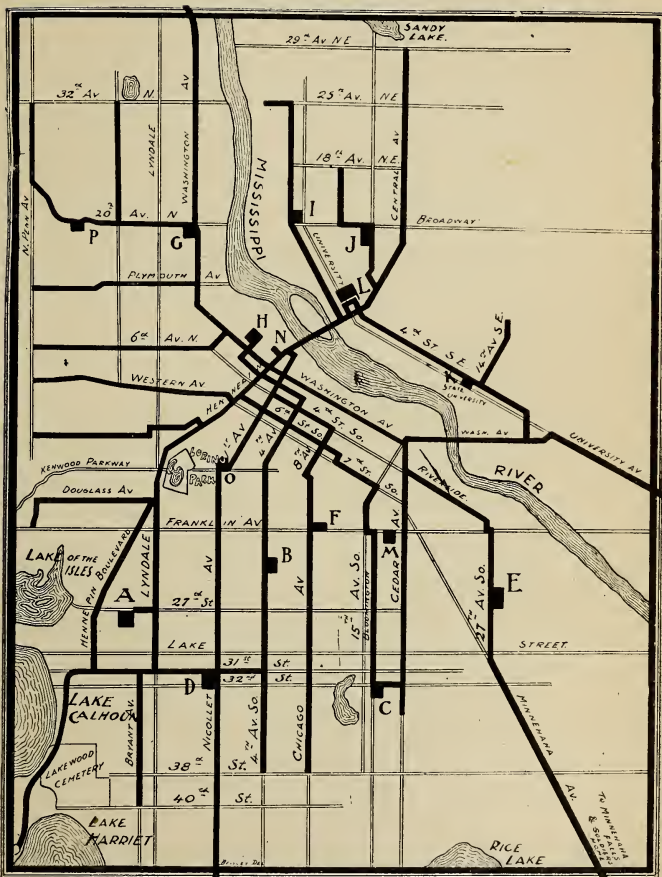

STREET RAILWAYS OF THE CITY OF MINNEAPOLIS.

See Description of Lines on Other Side.