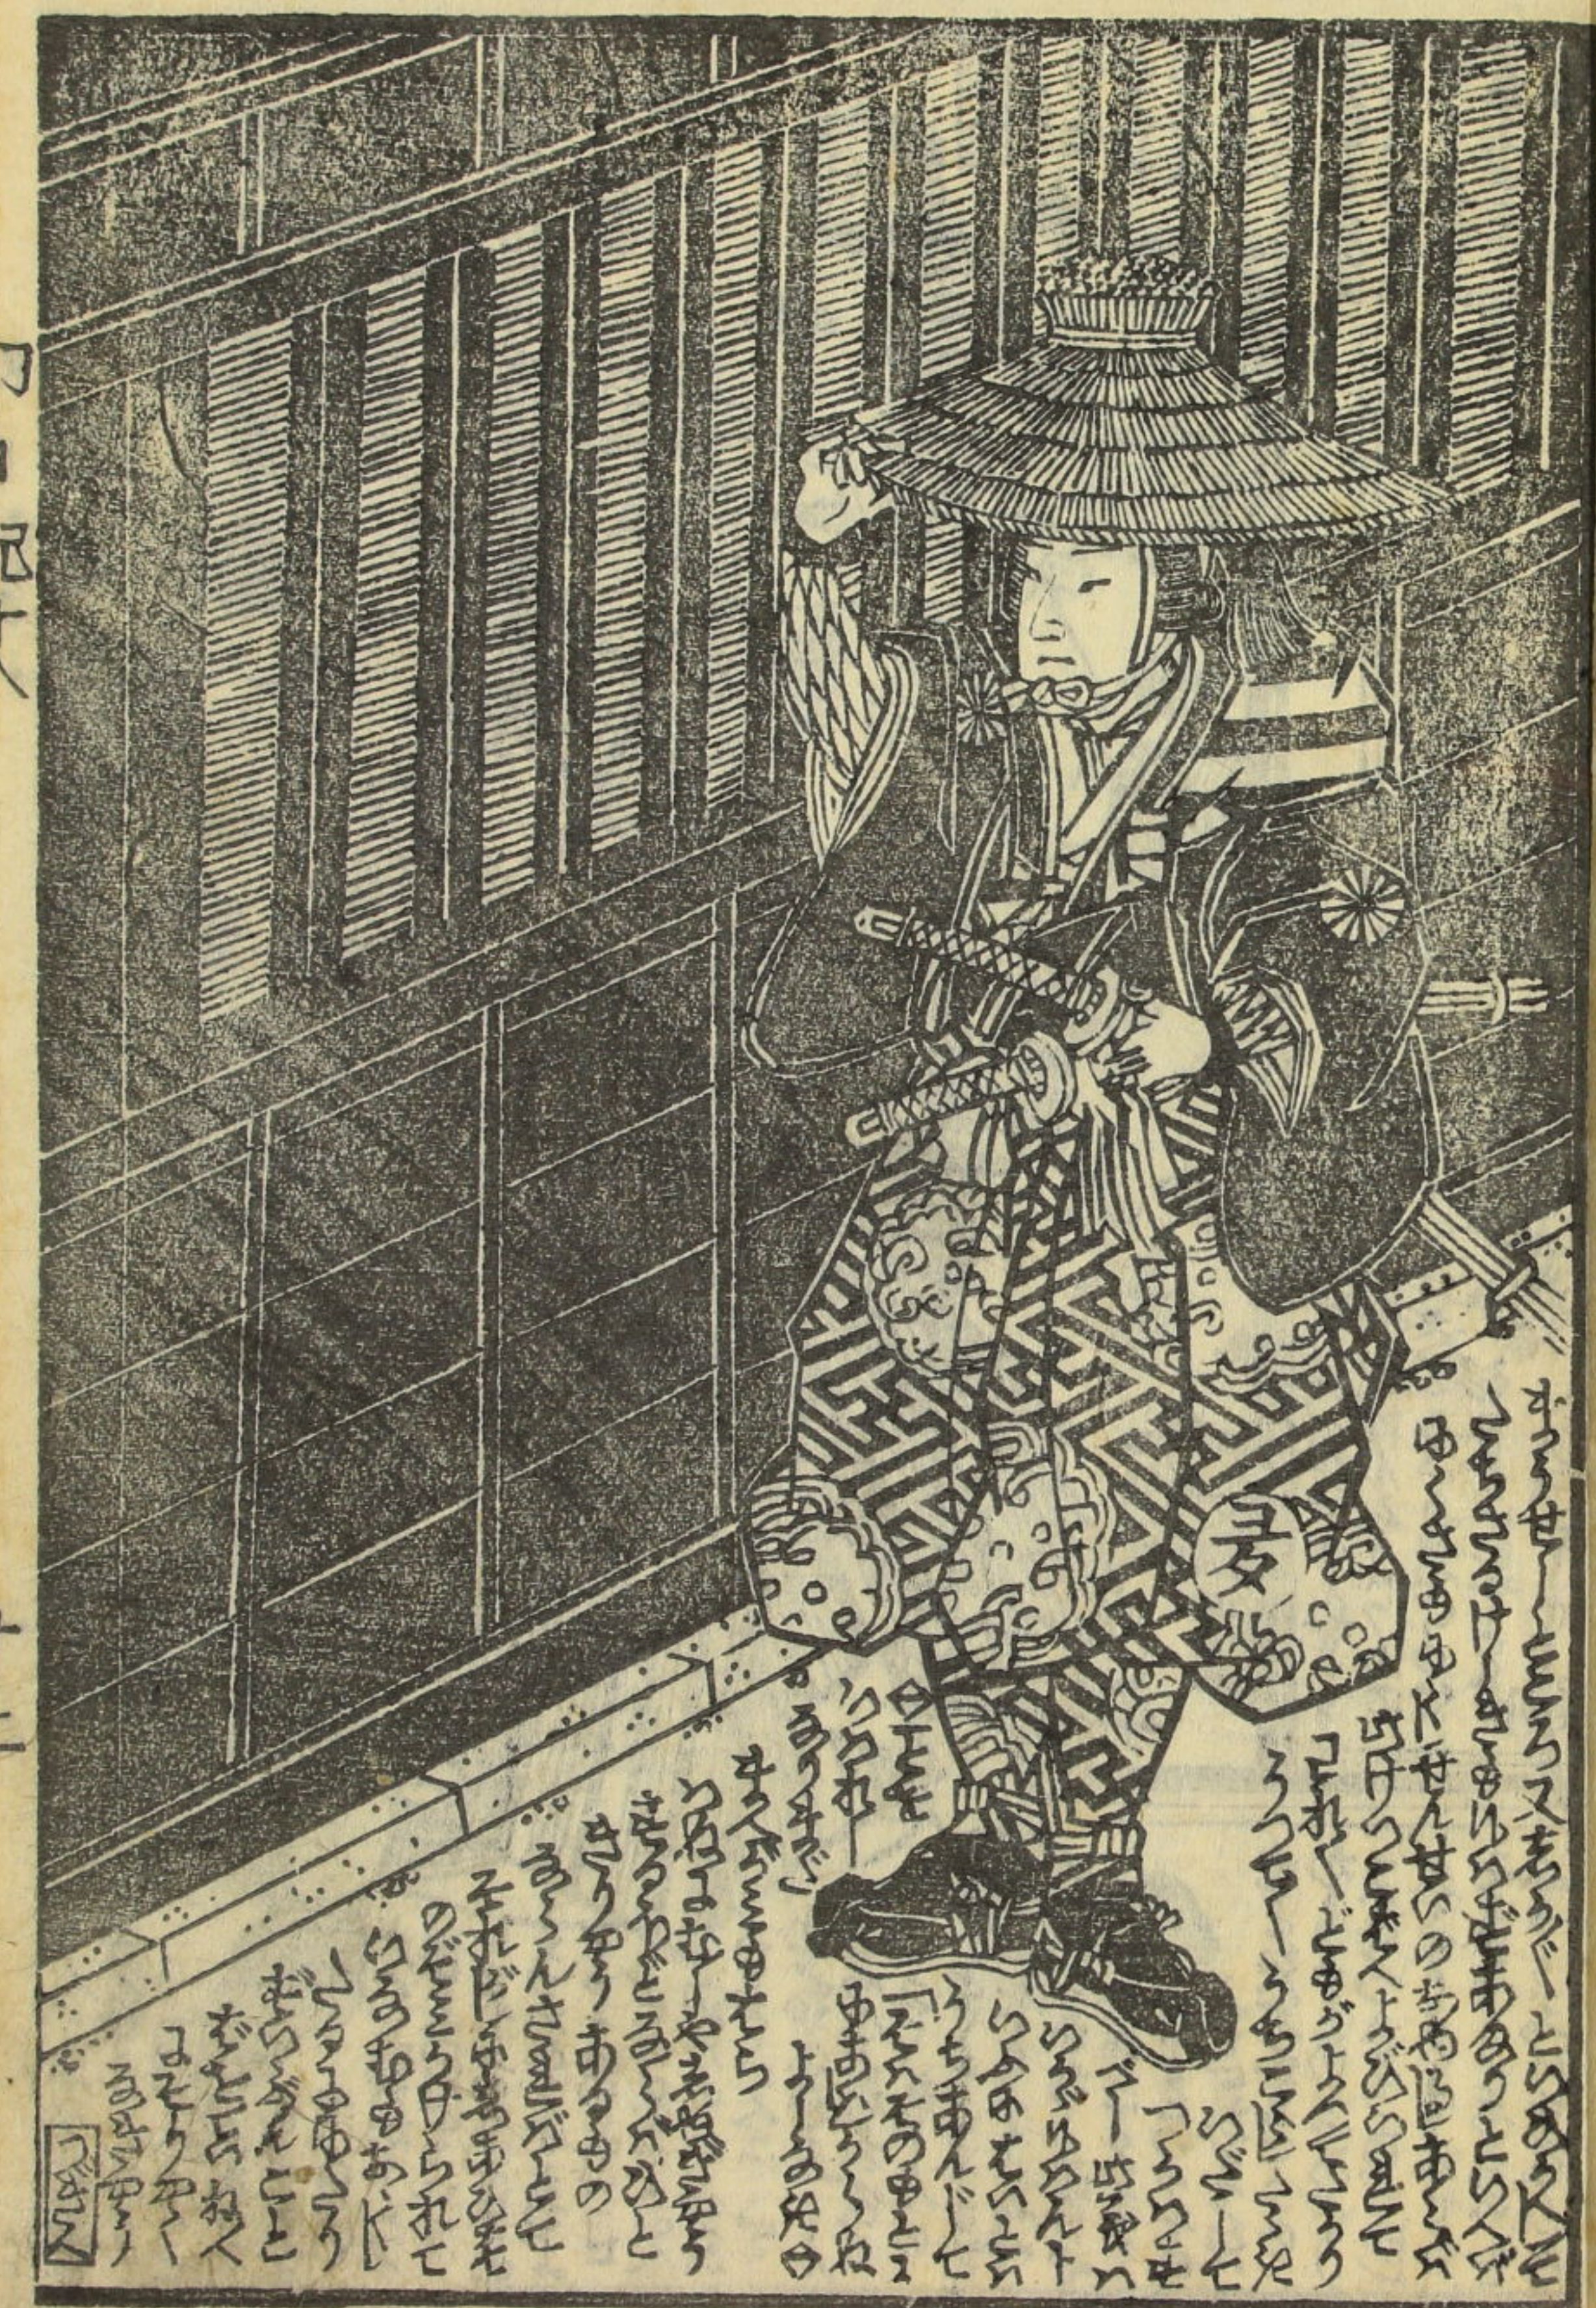

十八篇下

田原

^ 13
3702
18

Vertical text on the left edge of the page.

Multiple columns of handwritten text in a cursive script, positioned below the main illustration.

Multiple columns of handwritten text in a cursive script, positioned above the main illustration.

Multiple columns of handwritten text in a cursive script, positioned to the right of the main illustration.

Multiple columns of handwritten text in a cursive script, positioned below the main illustration.

Vertical text on the right edge of the page.

Vertical text on the right edge of the page.

Handwritten text in vertical columns, likely a transcription of a play script, surrounding the illustration. The text is written in a cursive style and includes various characters and symbols.

Handwritten text in vertical columns, likely a transcription of a play script, surrounding the illustration. The text is written in a cursive style and includes various characters and symbols.

14
The samurai is dressed in full armor, including a helmet with a crest. He holds a sword in his right hand. The background is a simple wooden wall and floor.