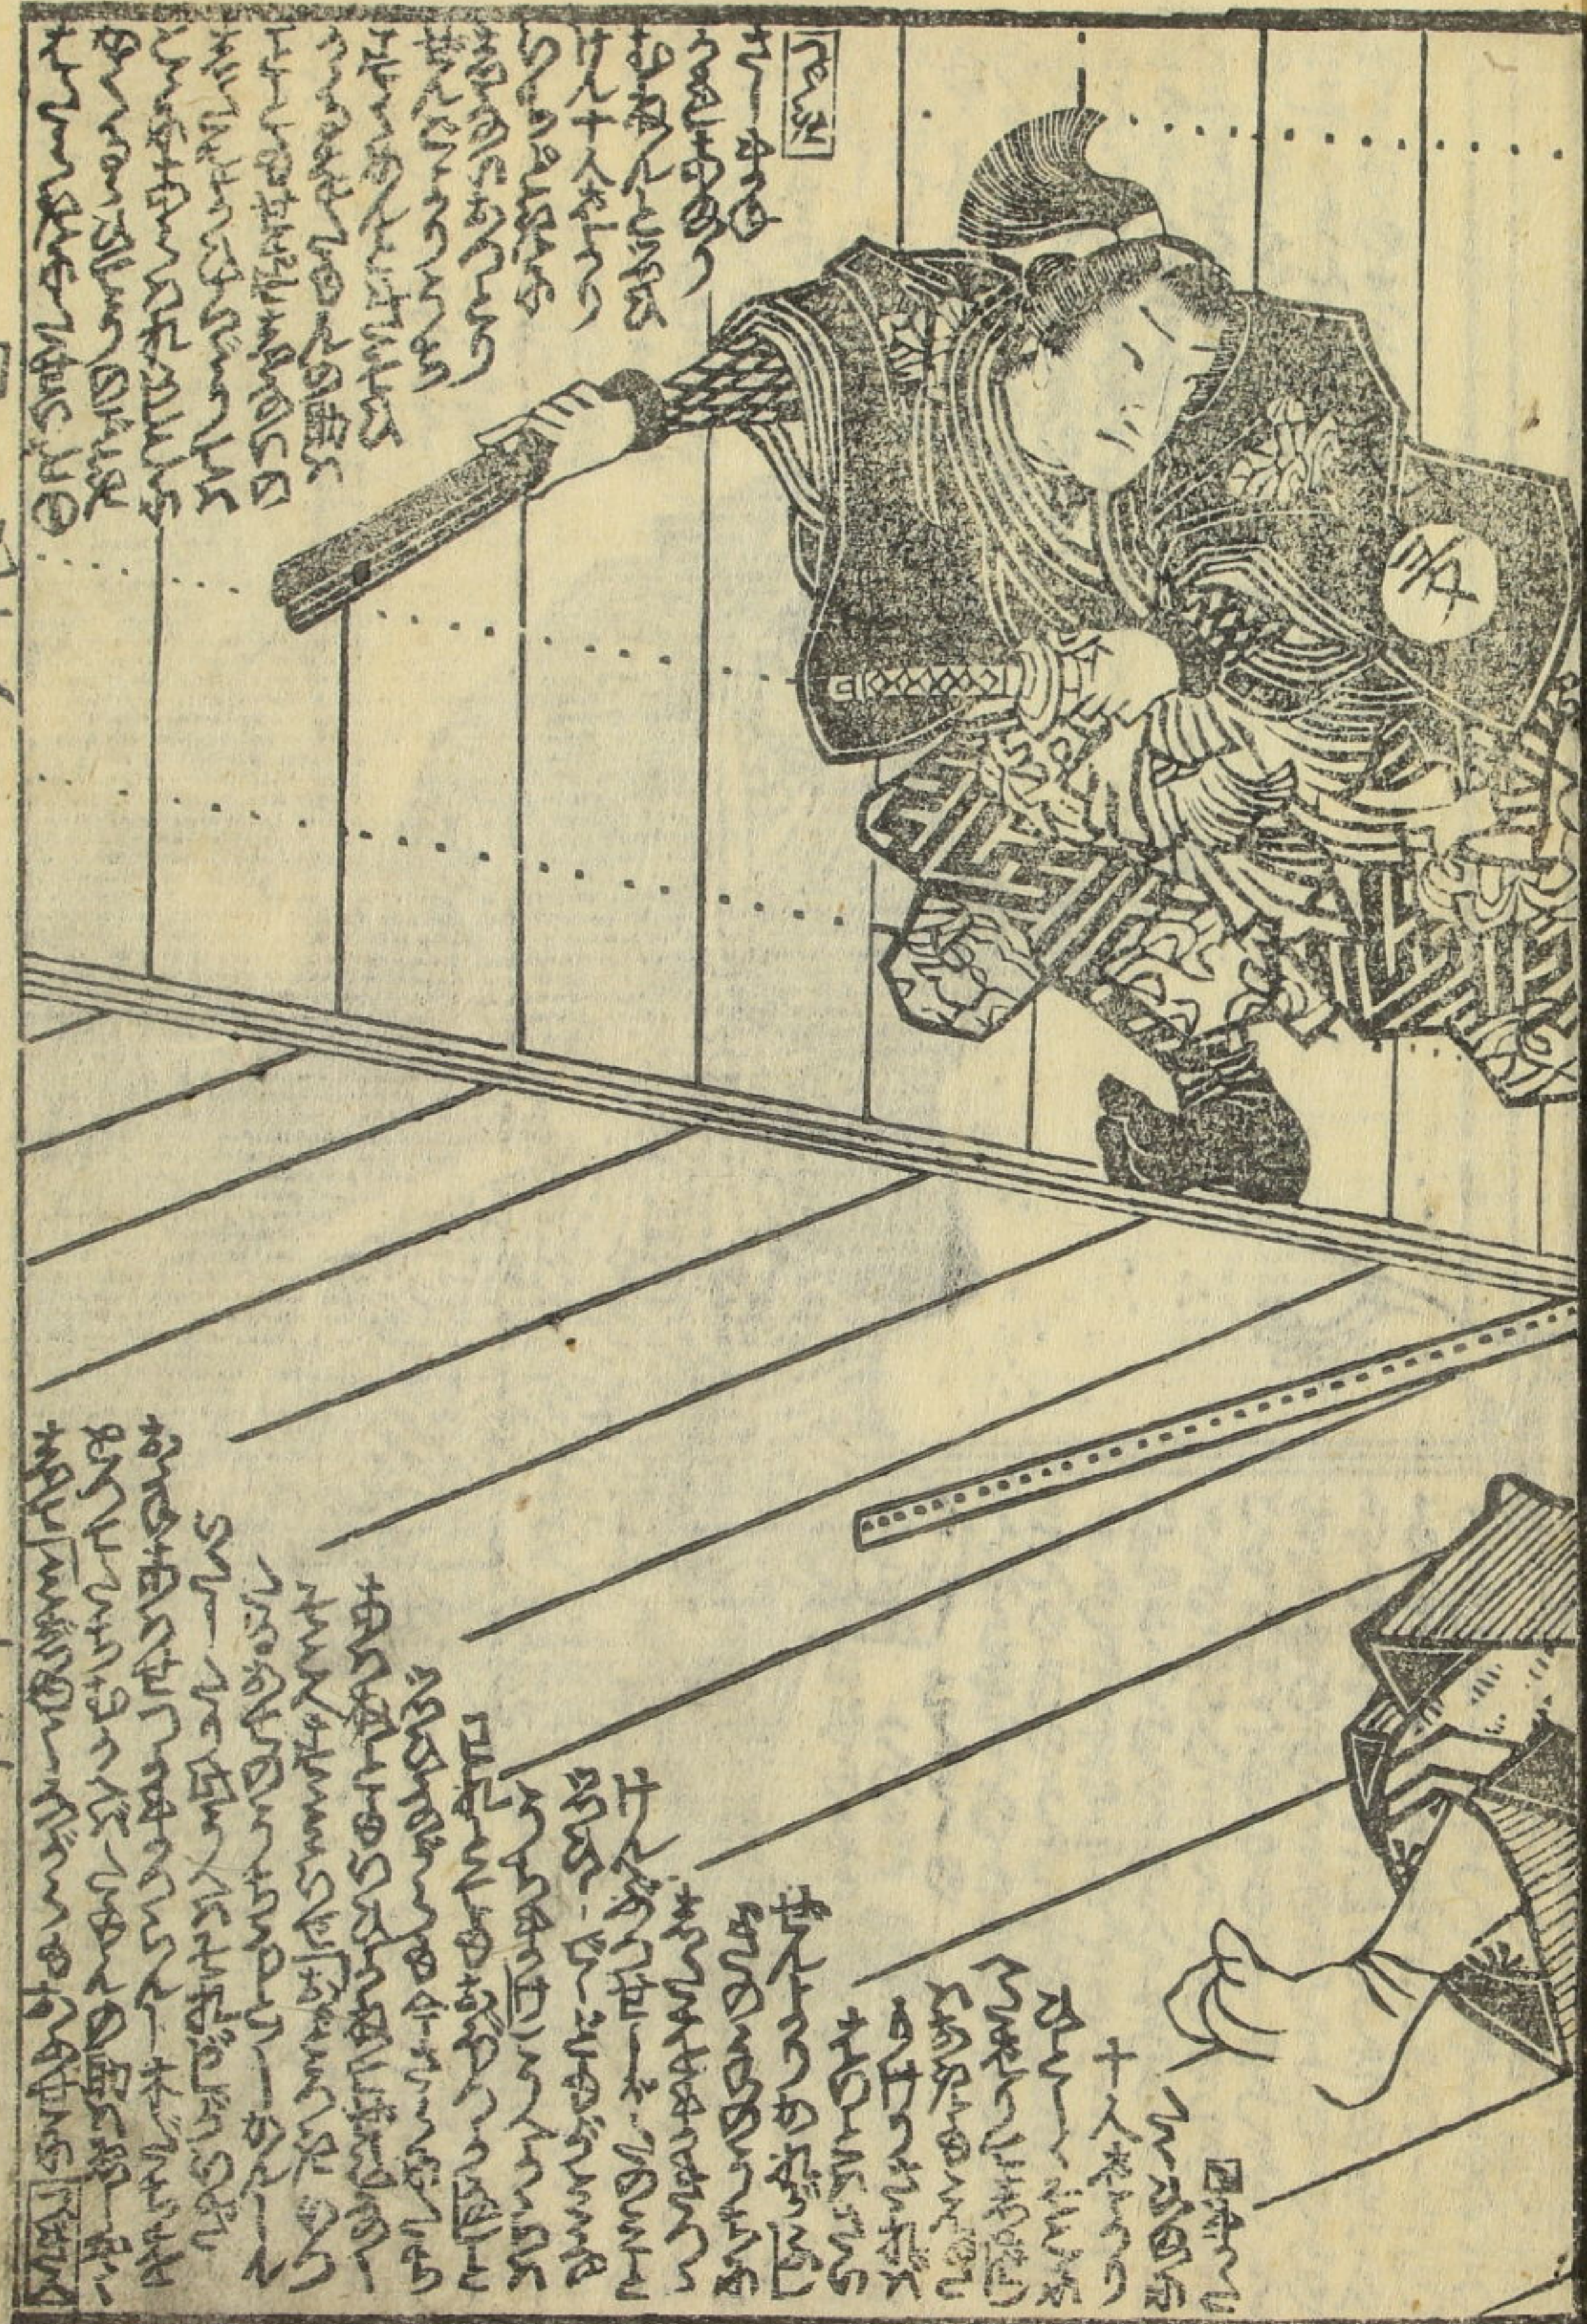

十八篇下

田原

^ 13
3702
18

Vertical text on the left edge of the page.

Multiple columns of handwritten text in a cursive script, positioned below the main illustration.

Multiple columns of handwritten text in a cursive script, positioned above the main illustration.

Multiple columns of handwritten text in a cursive script, positioned to the right of the main illustration.

Multiple columns of handwritten text in a cursive script, positioned below the main illustration.

Vertical text on the right edge of the page.

Vertical text on the right edge of the page.

Handwritten text in vertical columns, likely a transcription of a play script, surrounding the illustration. The text is written in a cursive style and includes various characters and symbols.

Handwritten text in vertical columns, likely a transcription of a play script, surrounding the illustration. The text is written in a cursive style and includes various characters and symbols.

14
The samurai is dressed in full armor, including a helmet with a crest. He holds a sword in his right hand. The background is a simple wooden wall and floor.