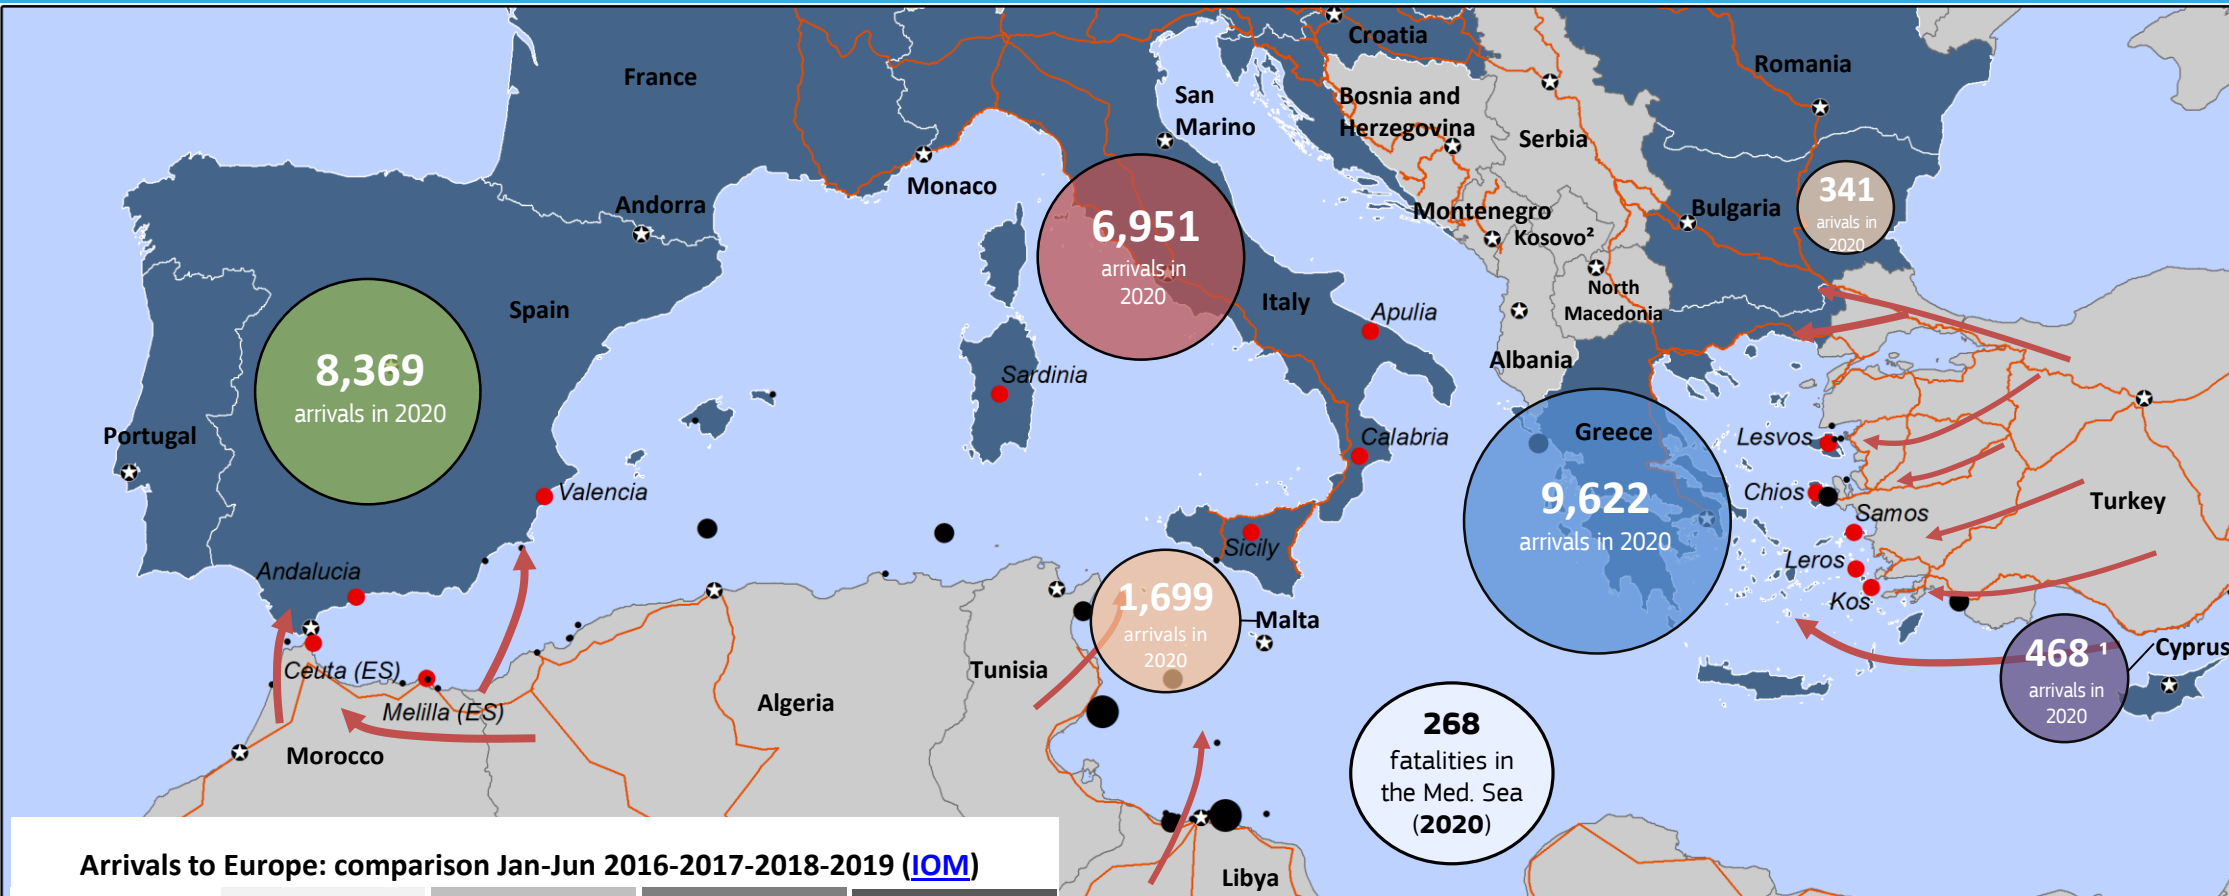

# Arrivals of refugees and migrants to Europe in January-June 2020

Arrivals to Europe: comparison Jan-Jun 2016-2017-2018-2019 (IOM)

<b>239,157</b>	<b>105,197</b>	<b>58,348</b>	<b>39,857</b>	<b>27,450</b>
Arrivals to Europe Jan-Jun 2016	Arrivals to Europe Jan-Jun 2017	Arrivals to Europe Jan-Jun 2018	Arrivals to Europe Jan-Jun 2019	Arrivals to Europe Jan-Jun 2020

2019-2020 monthly arrivals to Spain, Italy and Greece (IOM)

- Main regions/ areas of arrival
- ⊛ Capital
- Migration route
- ↔ Migration flow
- EU Member State

**Number of Fatalities (IOM)**

- 1 - 10
- 11 - 50
- 51 - 91