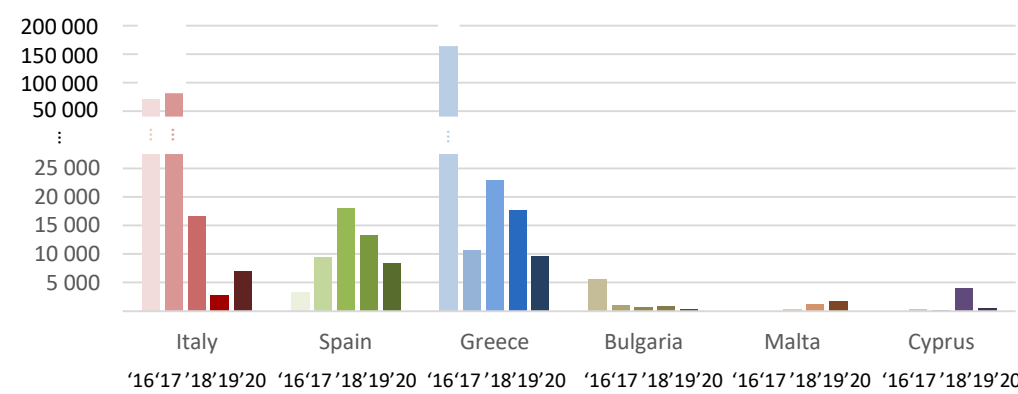

# Arrivals of refugees and migrants to Europe in January-June 2020

Arrivals to Europe: comparison Jan-Jun 2016-2017-2018-2019 (IOM)

<b>239,157</b>	<b>105,197</b>	<b>58,348</b>	<b>39,857</b>	<b>27,450</b>
Arrivals to Europe Jan-Jun 2016	Arrivals to Europe Jan-Jun 2017	Arrivals to Europe Jan-Jun 2018	Arrivals to Europe Jan-Jun 2019	Arrivals to Europe Jan-Jun 2020

2019-2020 monthly arrivals to Spain, Italy and Greece (IOM)

- Main regions/ areas of arrival
- ⊛ Capital
- Migration route
- ↔ Migration flow
- EU Member State

**Number of Fatalities (IOM)**

- 1 - 10
- 11 - 50
- 51 - 91