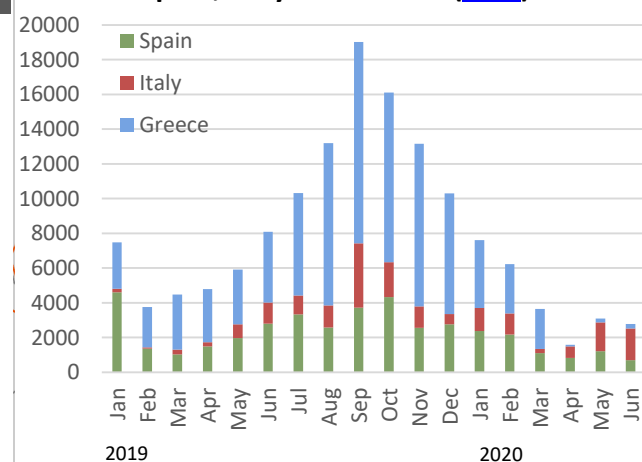

# Arrivals of refugees and migrants to Europe in January-June 2020

Arrivals to Europe: comparison Jan-Jun 2016-2017-2018-2019 (IOM)

<b>239,157</b>	<b>105,197</b>	<b>58,348</b>	<b>39,857</b>	<b>27,450</b>
Arrivals to Europe Jan-Jun 2016	Arrivals to Europe Jan-Jun 2017	Arrivals to Europe Jan-Jun 2018	Arrivals to Europe Jan-Jun 2019	Arrivals to Europe Jan-Jun 2020

2019-2020 monthly arrivals to Spain, Italy and Greece (IOM)

- Main regions/ areas of arrival
- ⊛ Capital
- Migration route
- ↔ Migration flow
- EU Member State

**Number of Fatalities (IOM)**

- 1 - 10
- 11 - 50
- 51 - 91