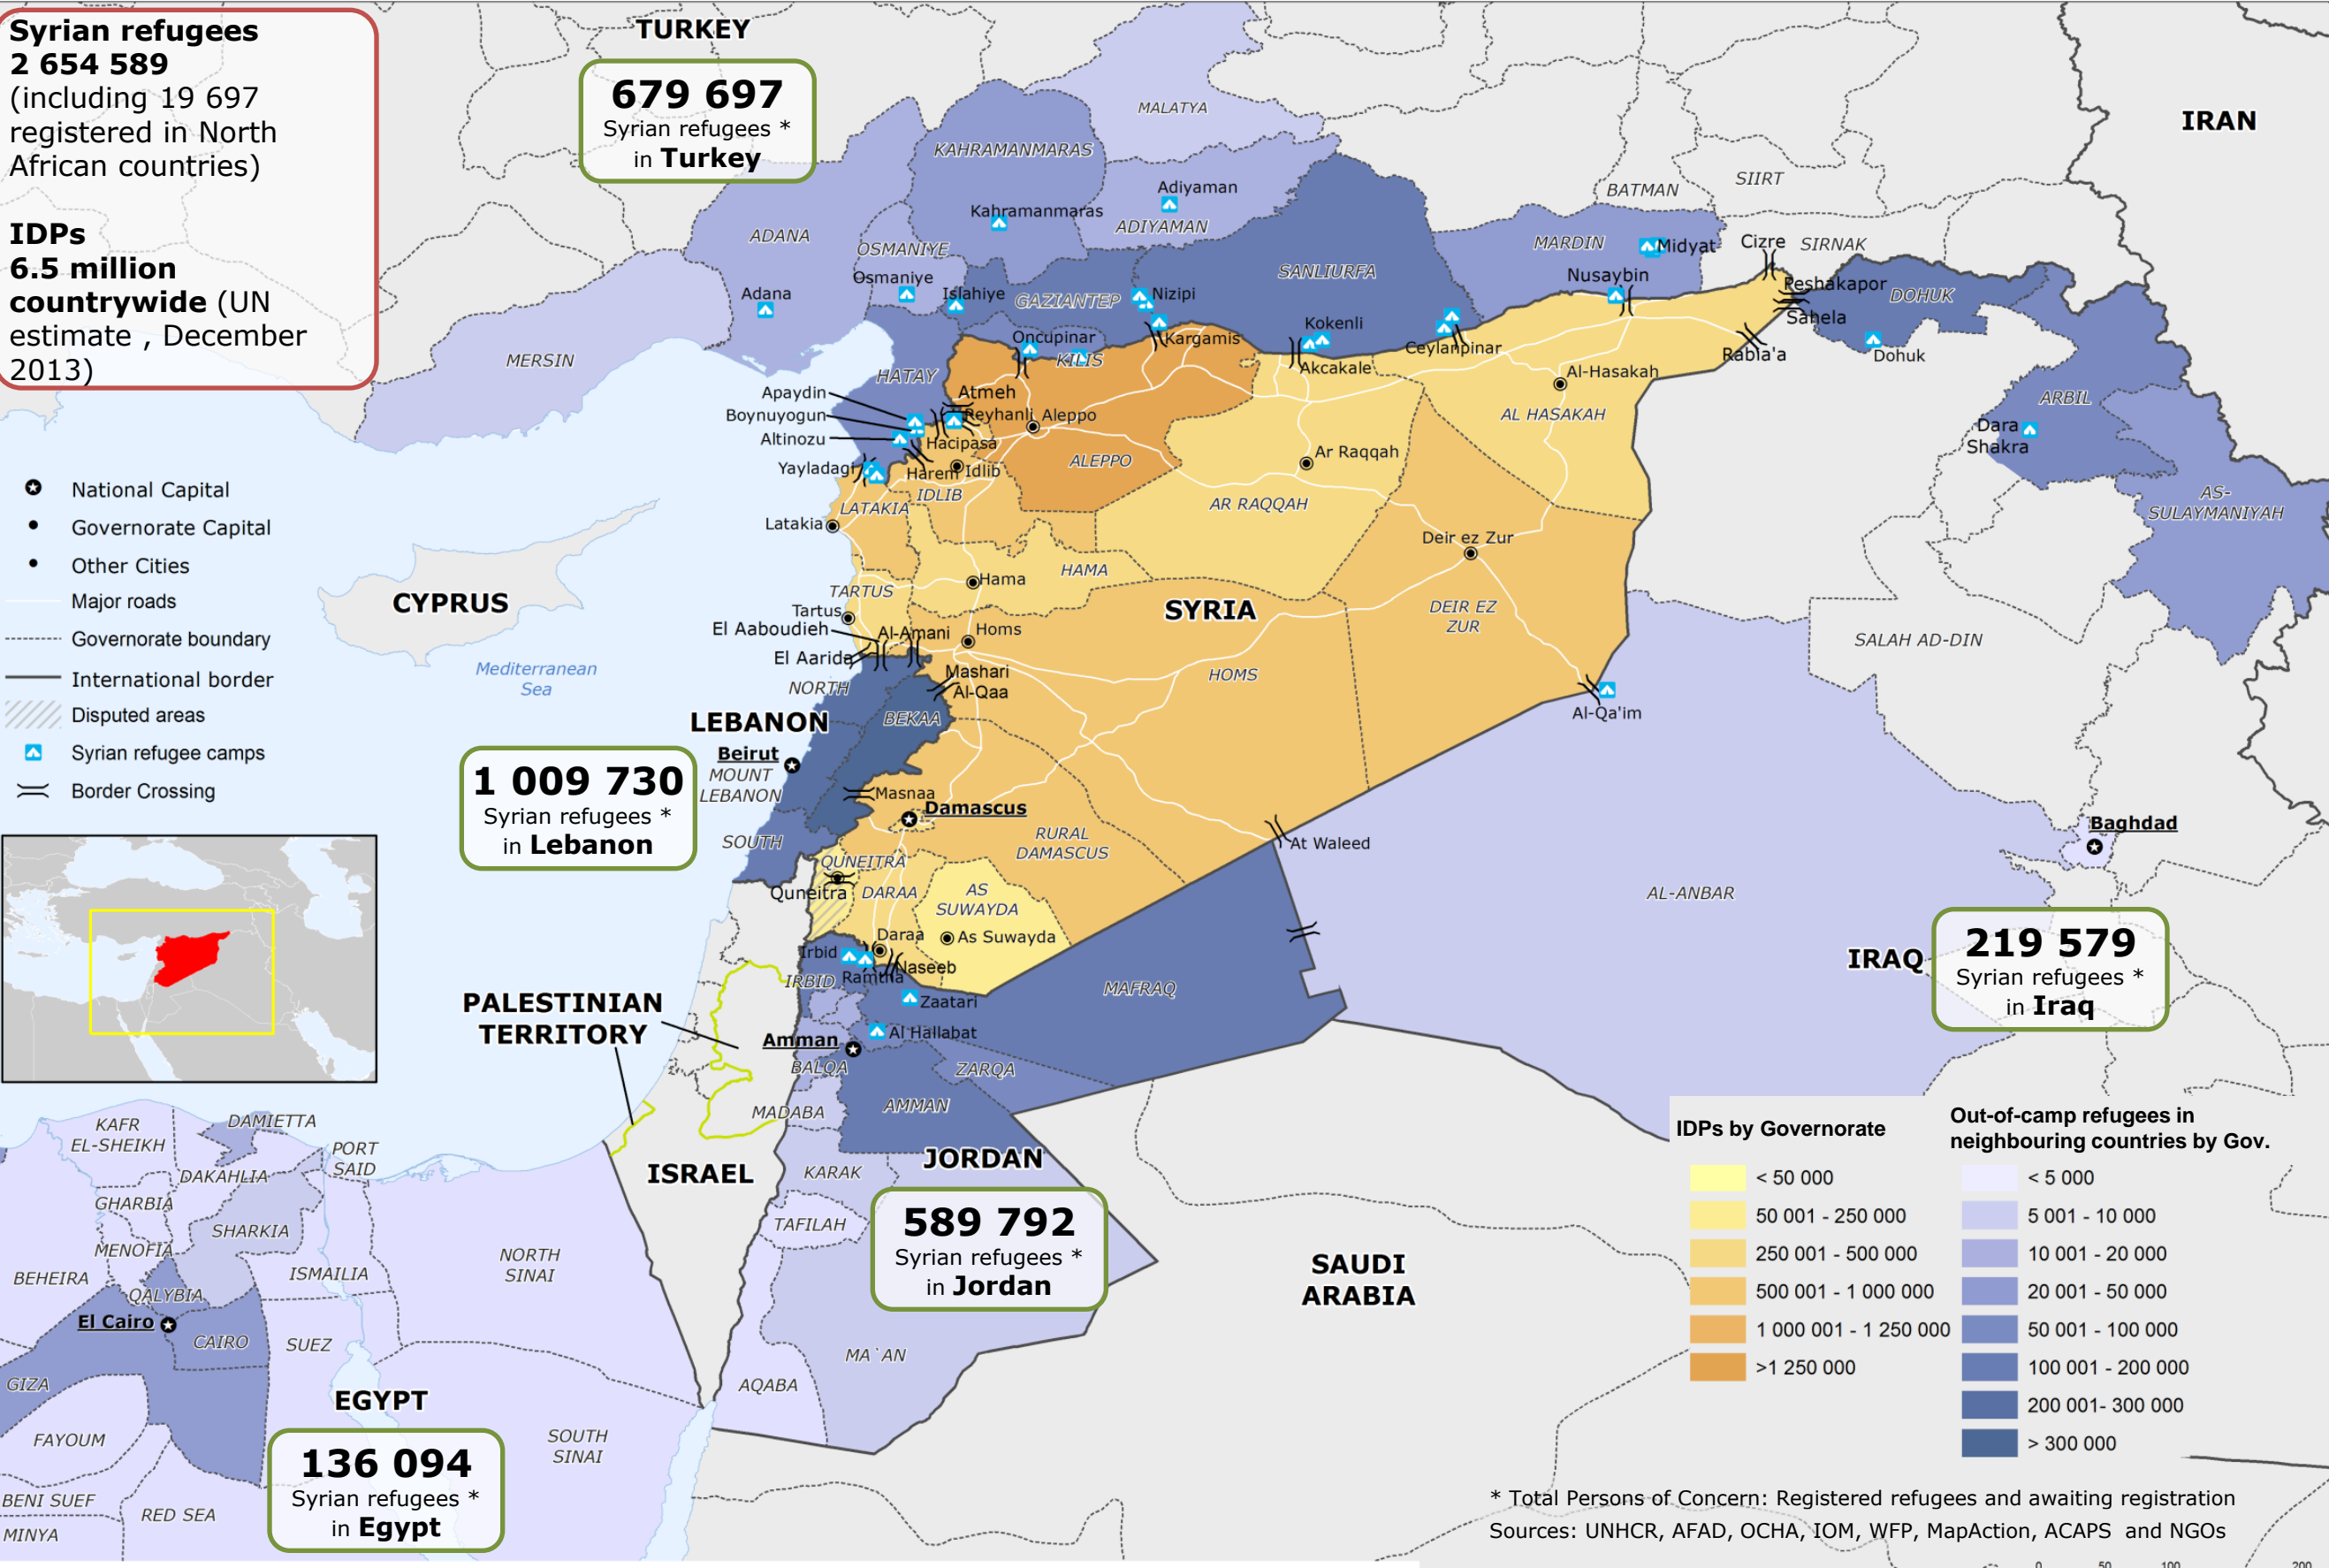

10 April 2014: Syria – Internally Displaced Persons and Syrian refugees in the region

Syrian refugees
2 654 589
 (including 19 697 registered in North African countries)

IDPs
6.5 million
countrywide (UN estimate, December 2013)

679 697
 Syrian refugees *
 in **Turkey**

1 009 730
 Syrian refugees *
 in **Lebanon**

589 792
 Syrian refugees *
 in **Jordan**

219 579
 Syrian refugees *
 in **Iraq**

136 094
 Syrian refugees *
 in **Egypt**

* Total Persons of Concern: Registered refugees and awaiting registration
 Sources: UNHCR, AFAD, OCHA, IOM, WFP, MapAction, ACAPS and NGOs