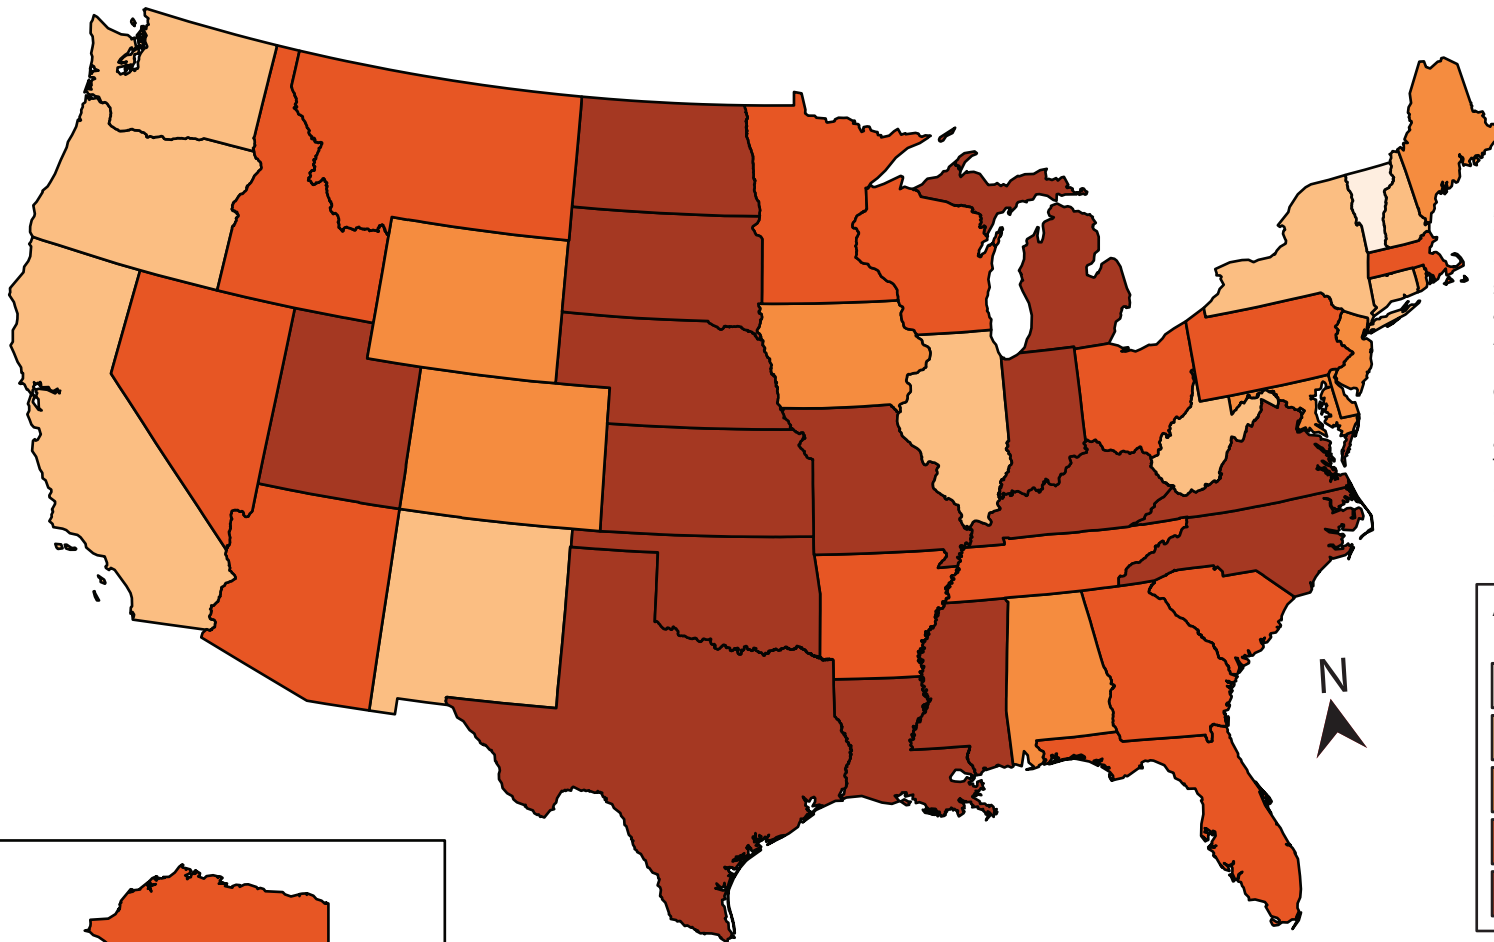

Number of Abortion Restrictions Per State in 2013

Map demonstrates an increase in abortion restrictions and a simultaneous decrease in abortion access in the US. An index of Abortion Access Limitations was created based on the supply of abortion providers and number of access restrictions, including TRAP laws, gestational restrictions, and parental notification laws.

Ana Grahovac, December 8, 2014
 Source: The Guttmacher Institute, 2013
 Mainland States Projection:
 North America Lambert Conformal Conic
 Central Meridian: 96° W, Standard Parallels: 20° N; 60° N
 Alaska and Hawaii Projections: Transverse Mercator
 Central Meridian: 179.99° W