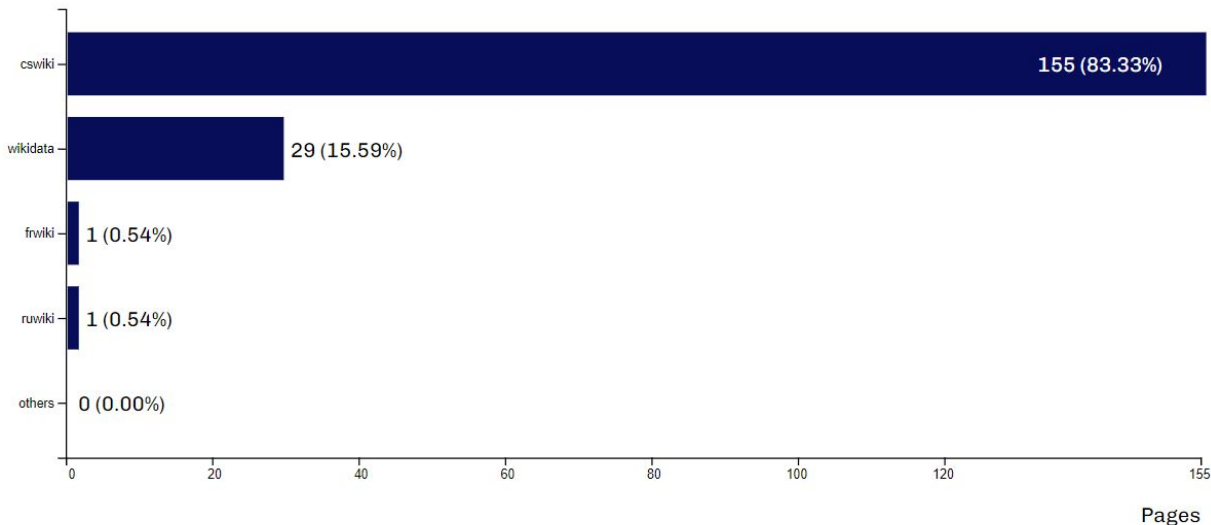

Cassandra - statistický zobrazovací nástroj pro GLAM

Využití dat v projektech Wikimedia ↓

MUSEUM

MUZEUM VÝCHODNÍCH ČECH
V HRADCI KRÁLOVÉ

GLAM
Stat tool
CASSANDRA

INSTITUTION [Muzeum východních Čech v Hradci Králové](#) >

[Spolupráce WMČR a Muzea východních Čech v Hradci Králové](#) ▾

CHART

Usage ▾

DISTINCT MEDIA USED

143 / 302

TOTAL PROJECTS INVOLVED

4

TOTAL PAGES ENHANCED

186

Projects

BY USAGE

BY PROJECTS

BY NAME

Muzeum exteriér 017.jpg

[View on Commons](#) ▹ [View details](#)

USAGE 4
PROJECTS 2

MVČ Mykologický herbář Karel Čížek
1.jpg

[View on Commons](#) ▹ [View details](#)

USAGE 4
PROJECTS 3

Benešova třída HK 2.jpg

[View on Commons](#) ▹ [View details](#)

USAGE 3
PROJECTS 2

Graduál český Martin-Cejp 0115v.jpg

[View on Commons](#) ▹ [View details](#)

USAGE 3
PROJECTS 2

HK býv-škola-pro-umělecké-
zámečnictví-1.jpg

[View on Commons](#) ▹ [View details](#)

USAGE 3
PROJECTS 2

HK býv-škola-pro-umělecké-
zámečnictví-2.jpg

[View on Commons](#) ▹ [View details](#)

USAGE 3
PROJECTS 2