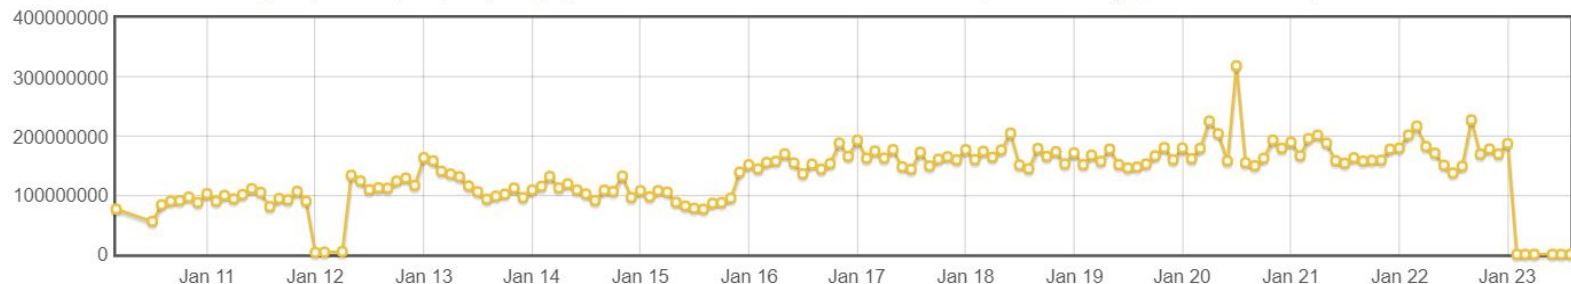

157 months have a data point, with 21,120,437,084 page views in total. Click on individual time points in the graph to see monthly data.

Page views in 2023-01

Total monthly page views: **187,539,935**.

[Download this table.](#)