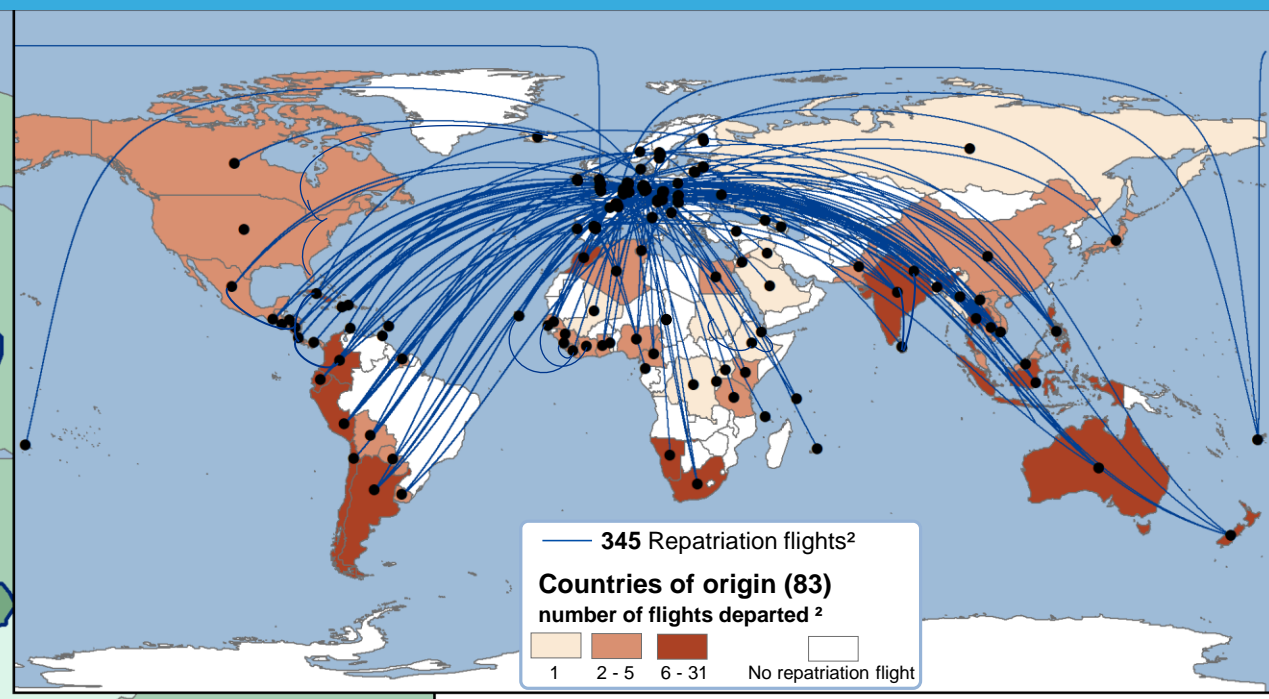

Data as of 18/06 10:00

Citizens repatriated through EU Civil Protection Mechanism (UCPM) activation¹

86,208 of whom
76,480 EU citizens

¹ Numbers indicated may vary further.
² This solely includes completed, eligible flights whose passenger list was shared with the ERCC. The map will be updated regularly based on information received from Members States and Participating States
[For more info on EU response, click here;](#)
[For more info on the reopening of EU borders, click here.](#)