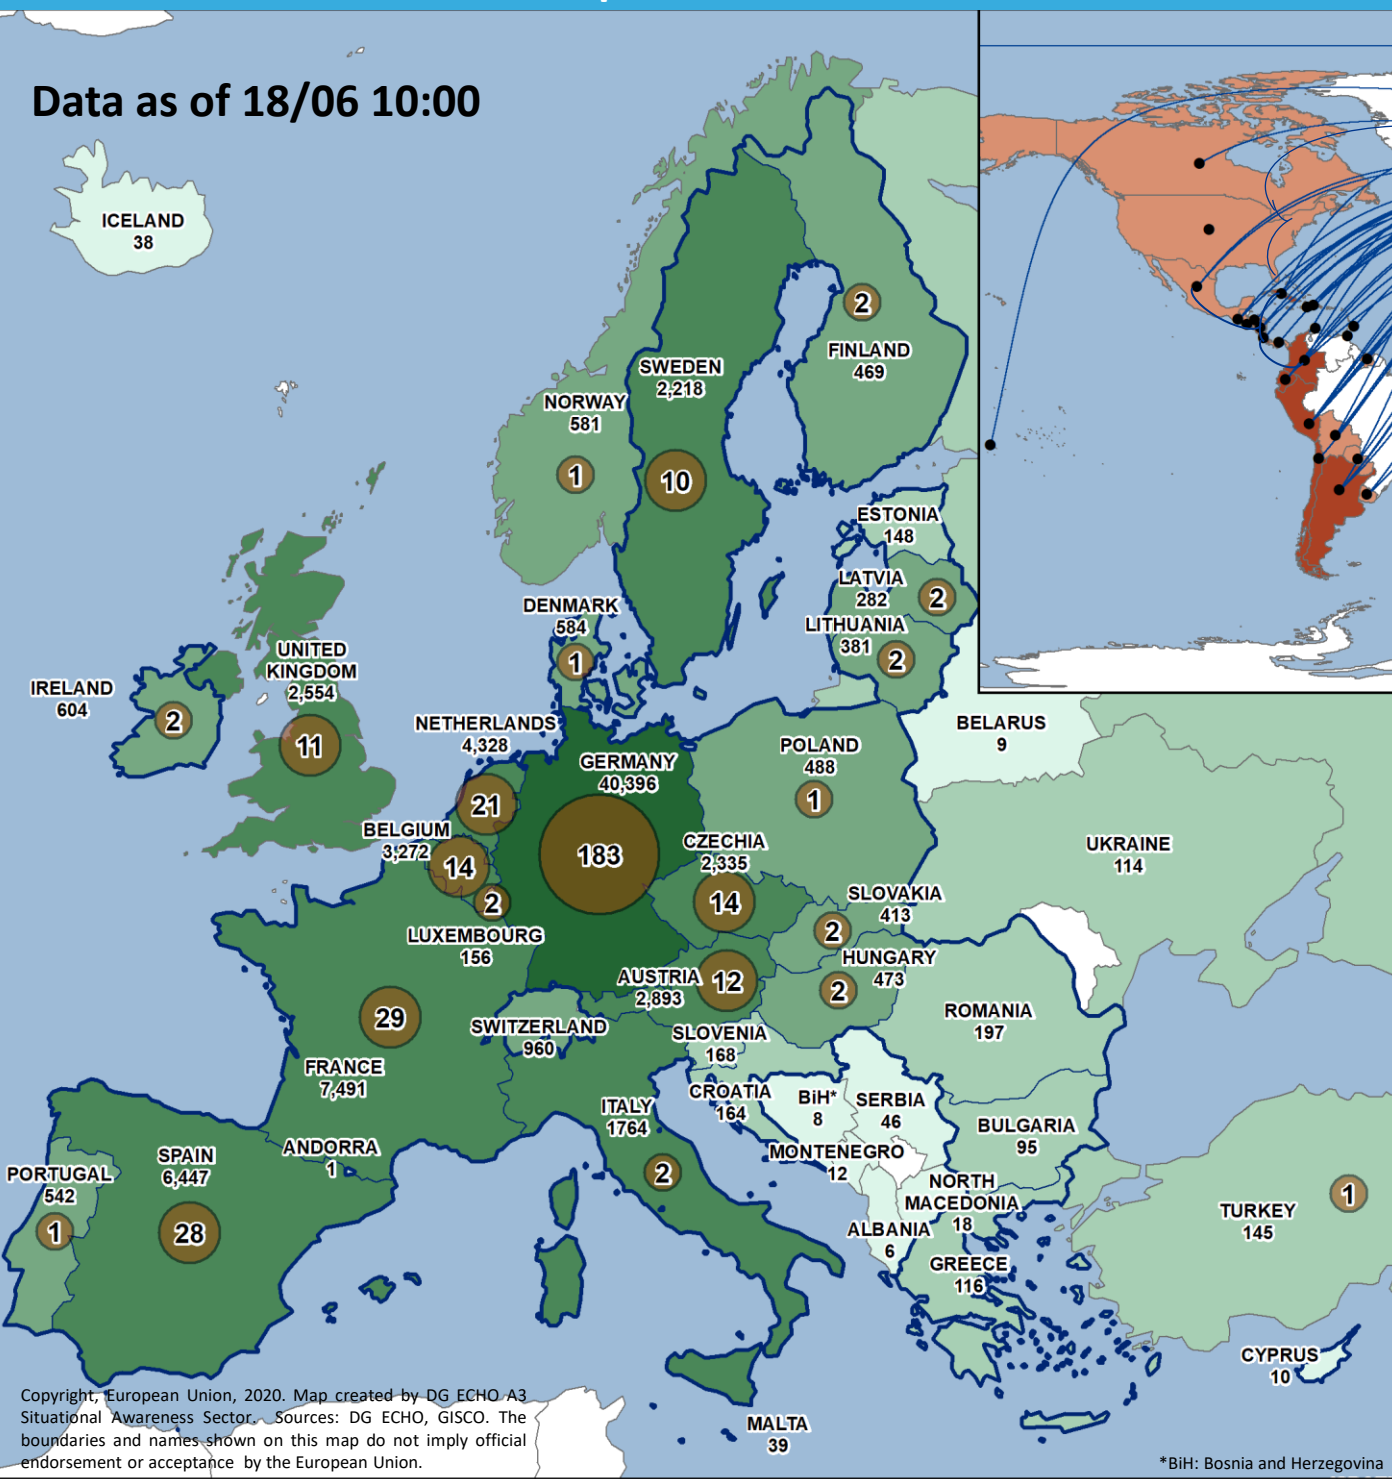

Data as of 18/06 10:00

Citizens repatriated through EU Civil Protection Mechanism (UCPM) activation¹

86,208 of whom
76,480 EU citizens

¹ Numbers indicated may vary further.
² This solely includes completed, eligible flights whose passenger list was shared with the ERCC. The map will be updated regularly based on information received from Members States and Participating States
[For more info on EU response, click here;](#)
[For more info on the reopening of EU borders, click here.](#)