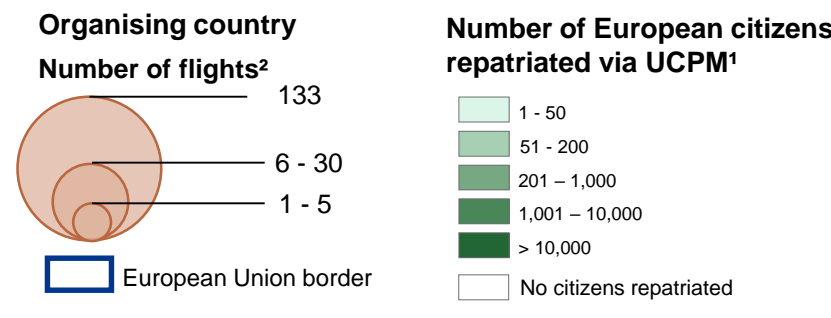

Data as of 18/06 10:00

Citizens repatriated through EU Civil Protection Mechanism (UCPM) activation¹

86,208 of whom
76,480 EU citizens

¹ Numbers indicated may vary further.
² This solely includes completed, eligible flights whose passenger list was shared with the ERCC. The map will be updated regularly based on information received from Members States and Participating States
[For more info on EU response, click here;](#)
[For more info on the reopening of EU borders, click here.](#)