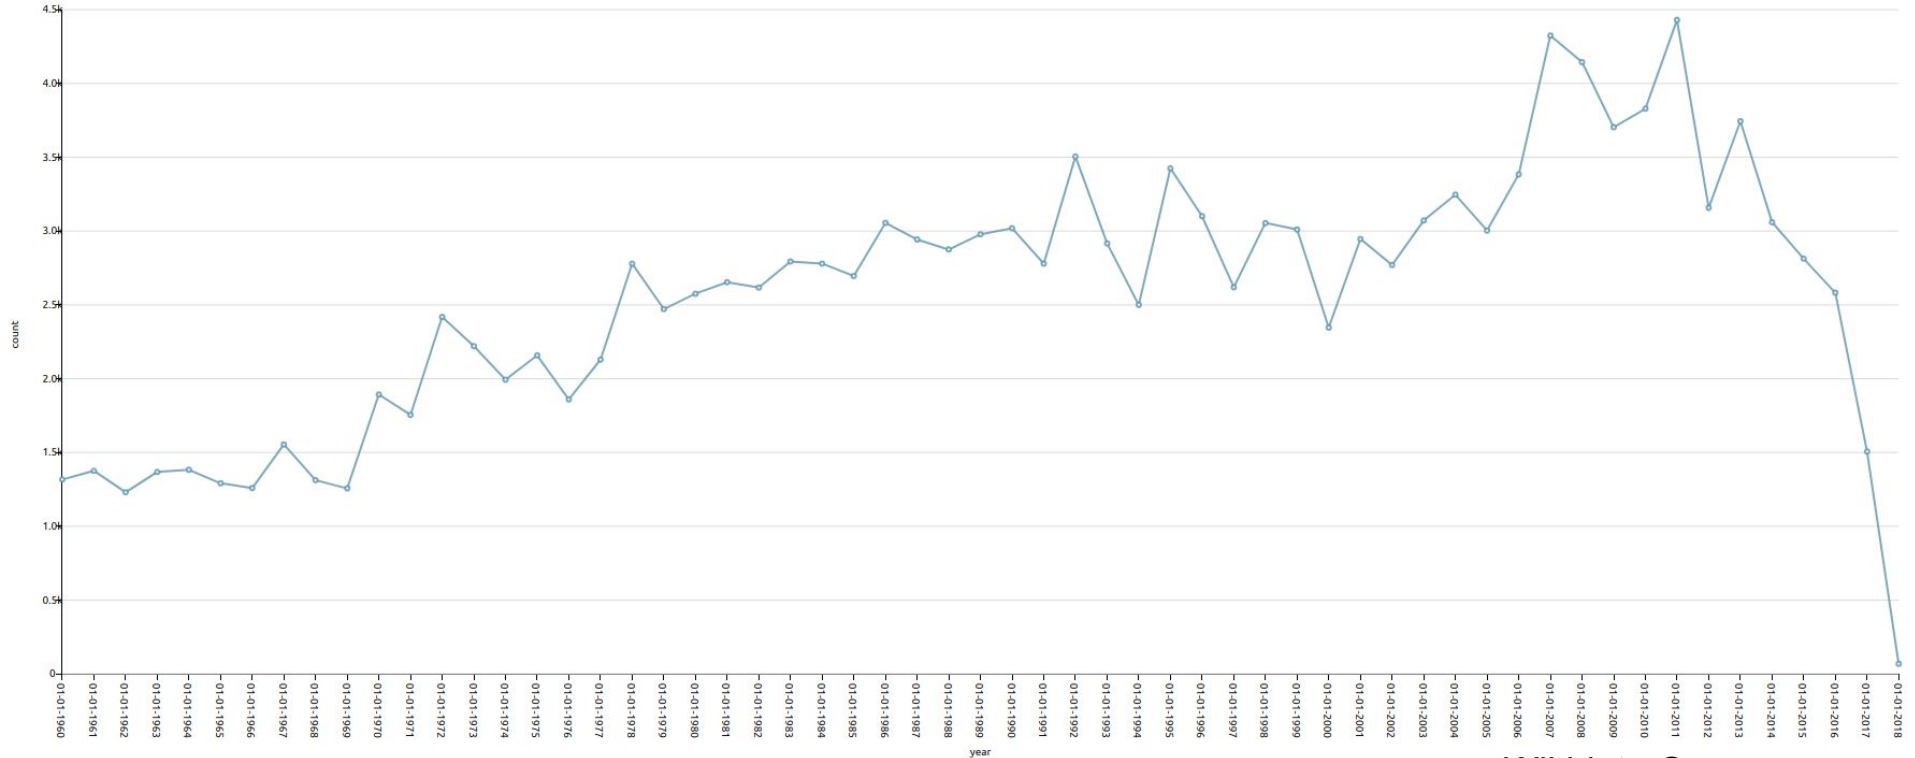

New species by year