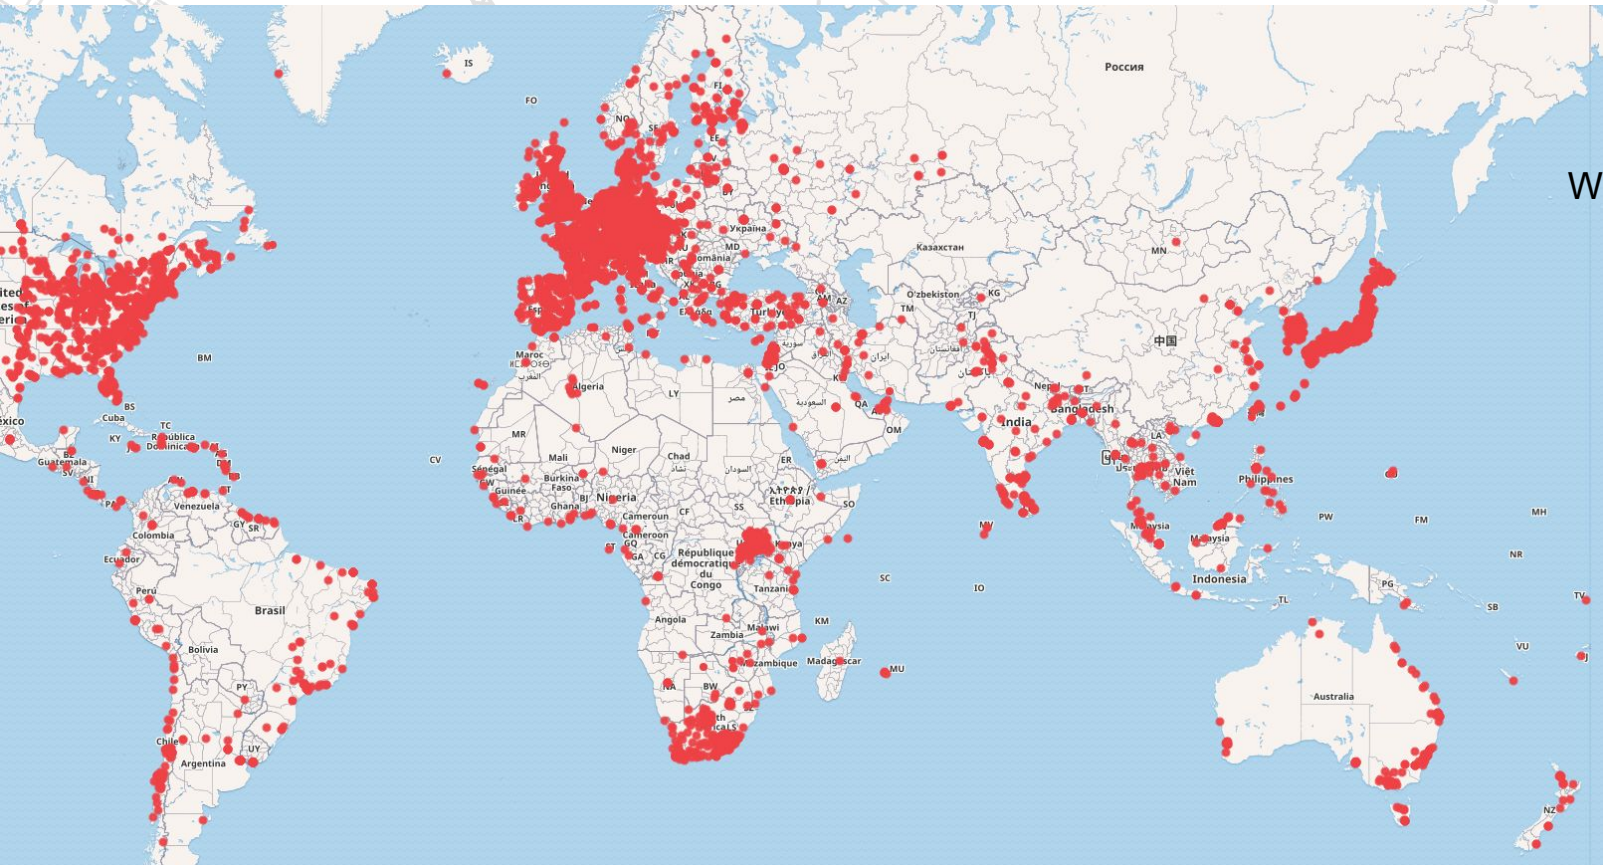

And about 40 other IDs!

Famous kiwis

by # of languages in which they are covered on Wikipedia

person	personLabel	sitelinks
wd:Q9123	Ernest Rutherford	146
wd:Q33817	Edmund Hillary	117
wd:Q129817	Russell Crowe	109
wd:Q4465	Peter Jackson	81
wd:Q57783	John Key	62
wd:Q13476175	Lorde	62
wd:Q133112	Lucy Lawless	61

New species by year

Hospitals in the world

`SELECT * WHERE { ?item wdt:P31*/wdt:P279* wd:Q16917; wdt:P625 ?geo . }`

Wikidata Query = ♥

**Mind
the
gap!**

Amazing things built on top of Wikidata

WikiGenomes.org