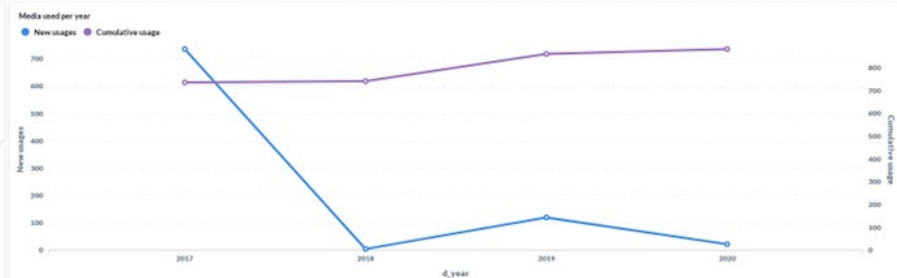

Usage

814

Total pages enanched

45.42%

Media used