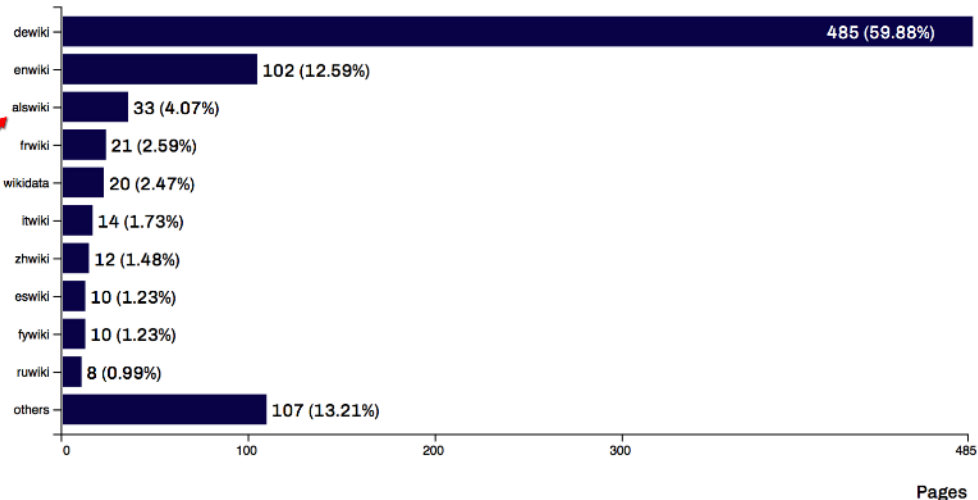

DISTINCT MEDIA USED

356 / 813

TOTAL PROJECTS INVOLVED

50

TOTAL PAGES ENHANCED

810

Projects

BY USAGE