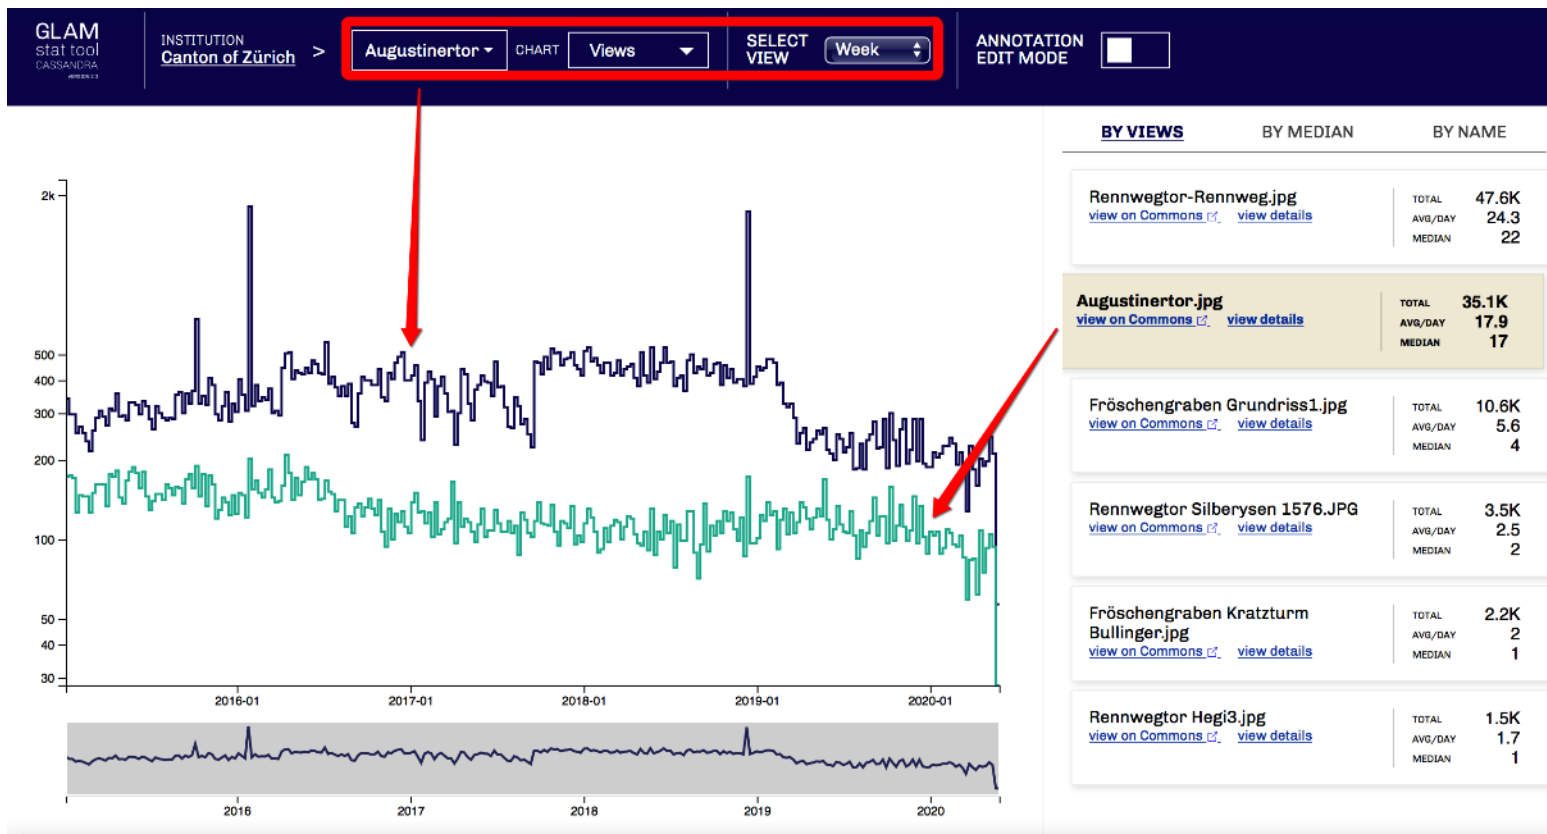

TOTAL 980.3K
AVG/DAY 499.1
MEDIAN 433

Tepping Behahof Zürich 1847.jpg

TOTAL 821.0K

VIEWS CHART

CATEGORY IN COMMONS [Historical images of buildings in the canton of Zürich](#)

? HELP

DOWNLOAD DATASET

Views / 3