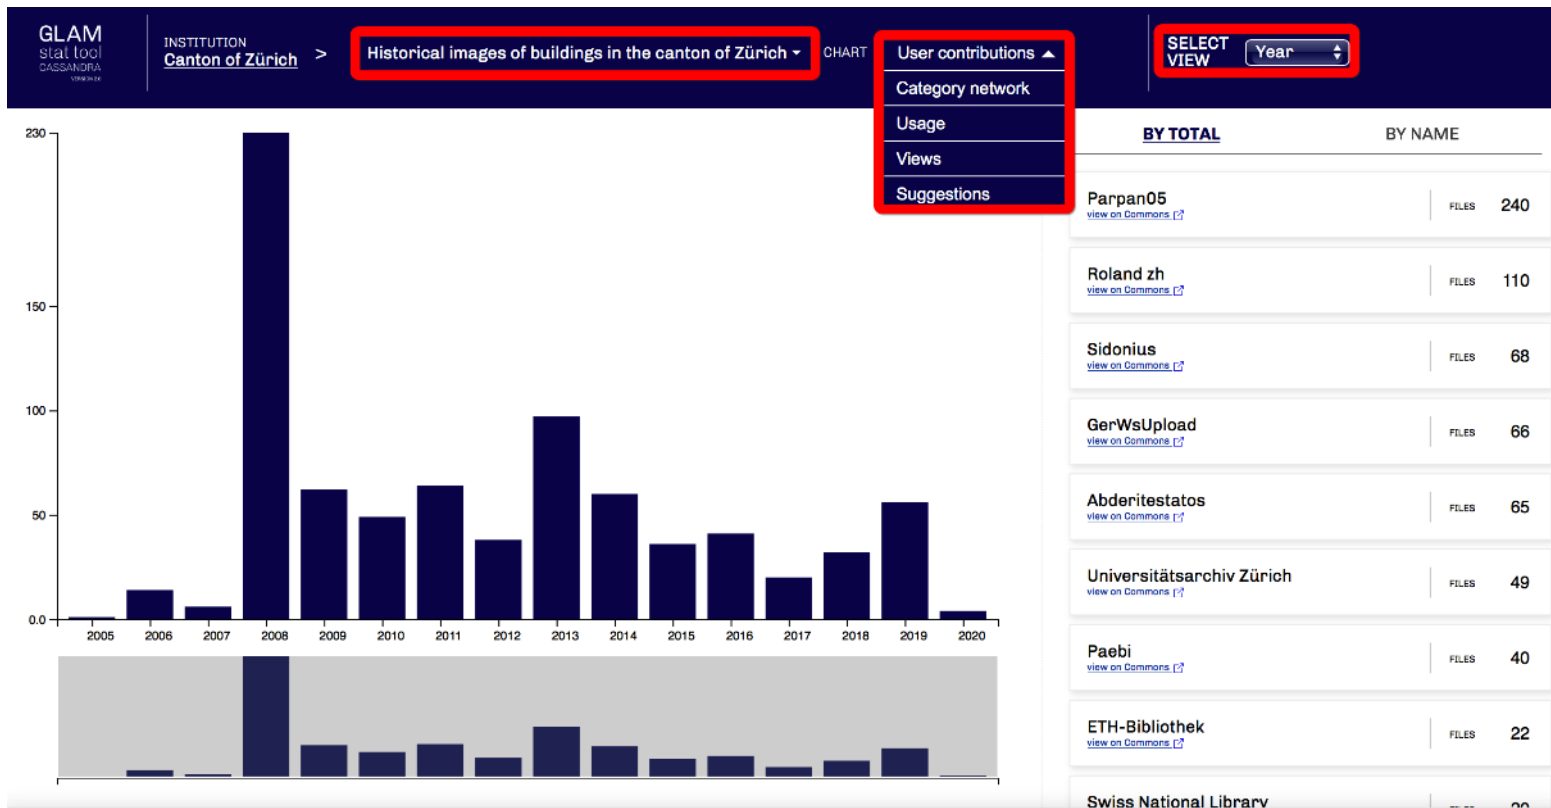

User Contribution / 1

User Contribution / 2

Usage / 1

GLAM
stat tool
CASSANDRA
v1.10.0

INSTITUTION [Canton of Zürich](#) >

[Historical images of buildings in the canton of Zürich](#) ▾

CHART

Usage ▾