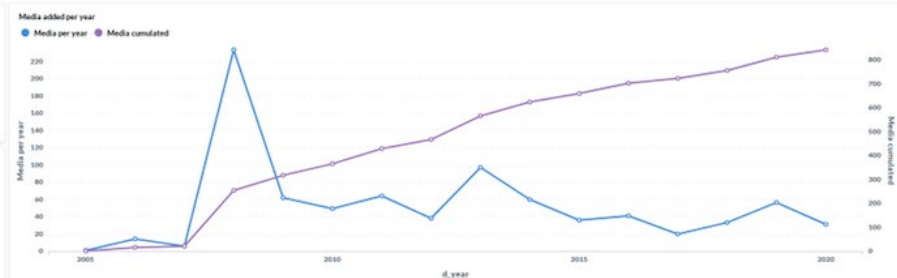

Upload

841

Total media uploaded

+3.33%

Uploaded last year increment