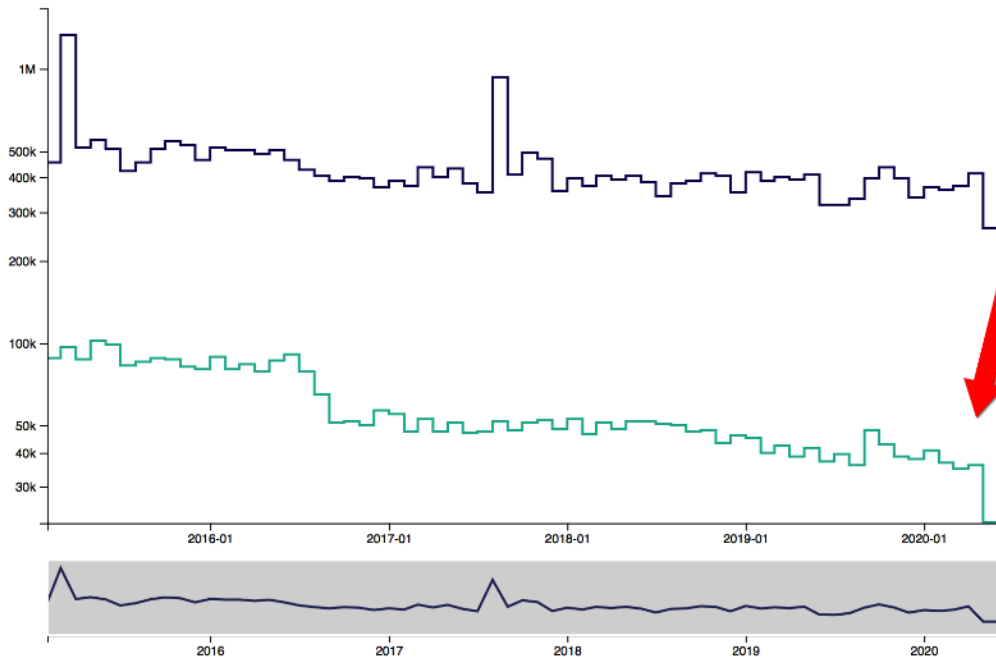

Views / 2

GLAM
stat tool
GASSANDRA
#1000-77

INSTITUTION
Canton of Zürich >

Historical images of buildings in the canton of Zürich

CHART

Views

SELECT VIEW

Month

ANNOTATION
EDIT MODE

BY VIEWS

BY MEDIAN

BY NAME

Zürich Bullinger.jpg

[view on Commons](#) [view details](#)

TOTAL 3.8M
AVG/DAY 1.9K
MEDIAN 1.7K

Destruction of icons in Zurich
1524.jpg

[view on Commons](#) [view details](#)

TOTAL 3.8M
AVG/DAY 1.9K
MEDIAN 1.8K

Hundert Jahre Bilder aus der Stadt
Zürich - Das Polytechnikum
1865.jpg

[view on Commons](#) [view details](#)

TOTAL 2.1M
AVG/DAY 1.1K
MEDIAN 1.1K

Prozessionsachse murerplan.jpg

[view on Commons](#) [view details](#)

TOTAL 1.8M
AVG/DAY 909.9
MEDIAN 837.5

Bild Maschinenhalle Escher Wyss
1875.jpg

[view on Commons](#) [view details](#)

TOTAL 1.5M
AVG/DAY 738.5
MEDIAN 691

Zuerich 1863 sw.jpg

[view on Commons](#) [view details](#)

TOTAL 980.3K
AVG/DAY 499.1
MEDIAN 433

Tepping Behahof Zürich 1847.jpg

TOTAL 821.0K

VIEWS CHART

CATEGORY IN COMMONS [Historical images of buildings in the canton of Zürich](#)

? HELP

DOWNLOAD DATASET