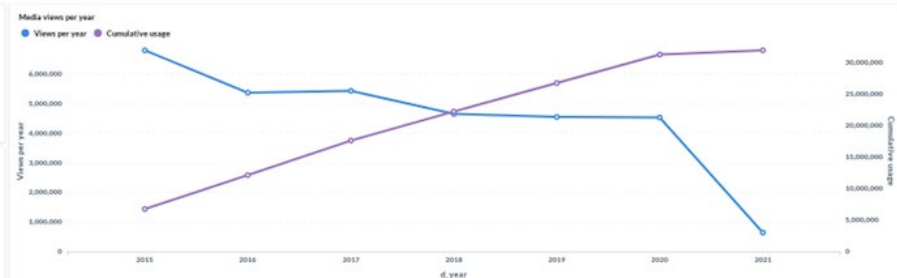

Dashboard / 2

GLAM stat tool CASSANDRA VERSION 2.0

WIKIMANIA

Views

31,958,414

Total views from 2015

-0.68%

Views change last year