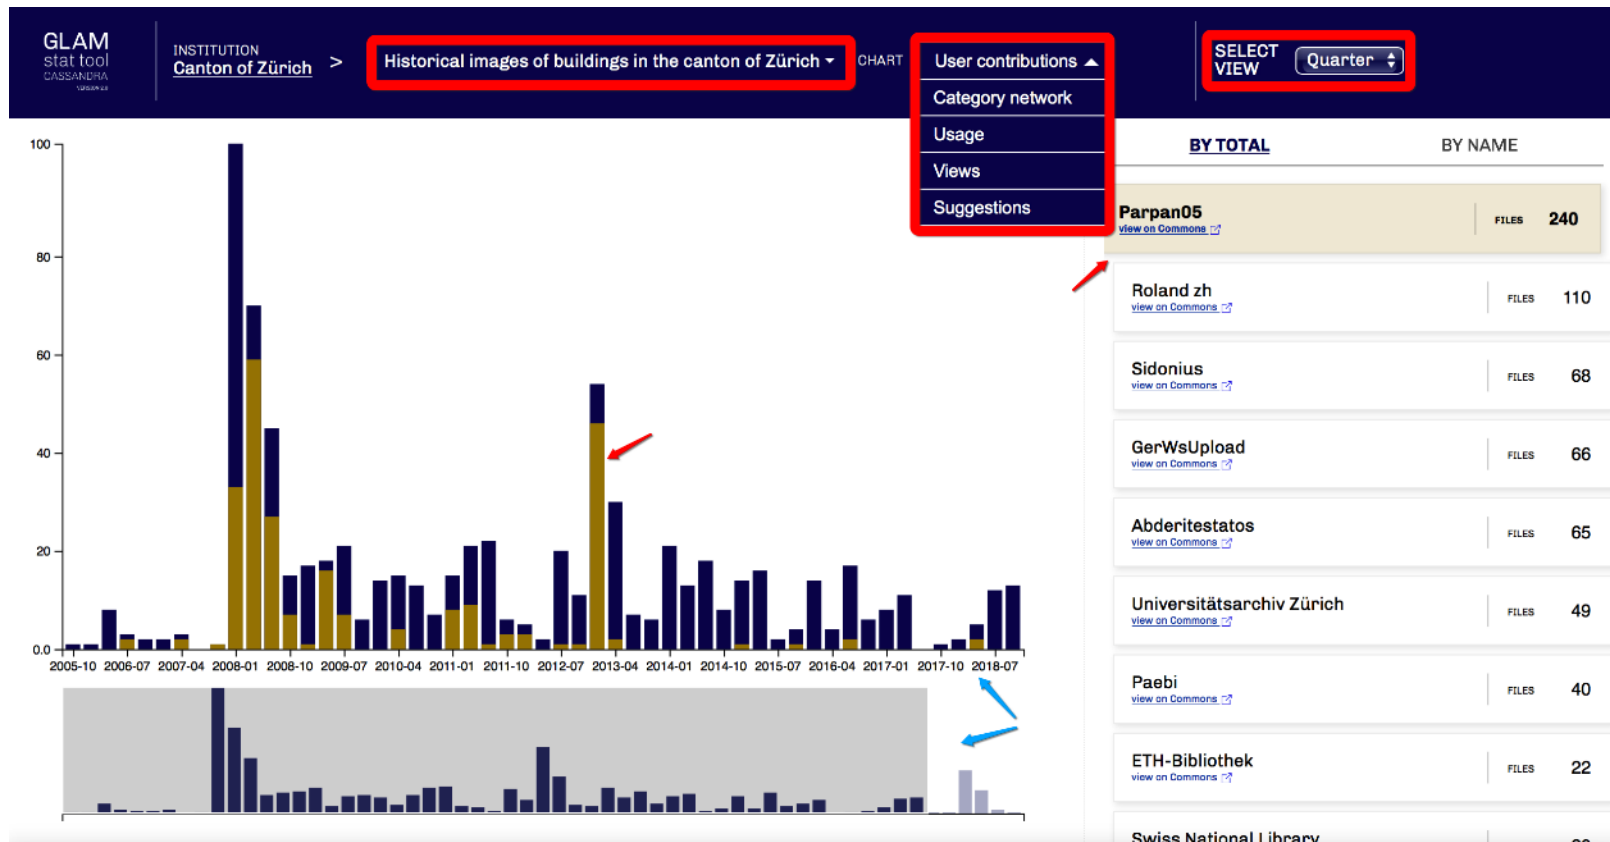

User Contribution / 1

User Contribution / 2

Usage / 1

GLAM
stat tool
CASSANDRA
v1.10.0

INSTITUTION [Canton of Zürich](#) >

[Historical images of buildings in the canton of Zürich](#) ▾

CHART

Usage ▾