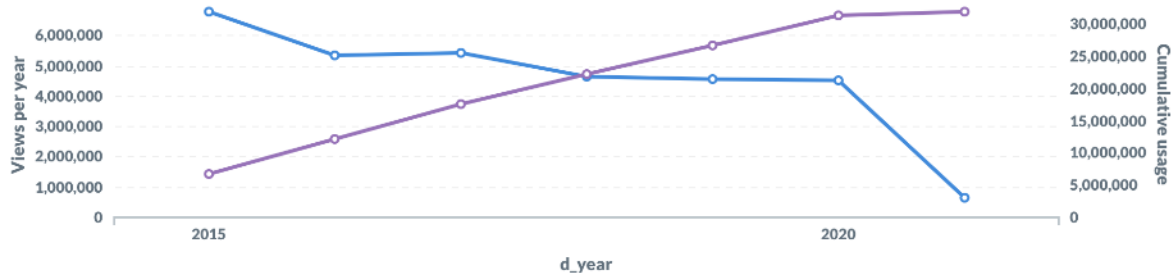

Views

31,958,414

Total views from 2015

-0.68%

Views change last year

Media views per year

● Views per year ● Cumulative usage

Usage

Dashboard / 2

GLAM stat tool CASSANDRA VERSION 2.0

WIKIMANIA

Views

31,958,414

Total views from 2015

-0.68%

Views change last year