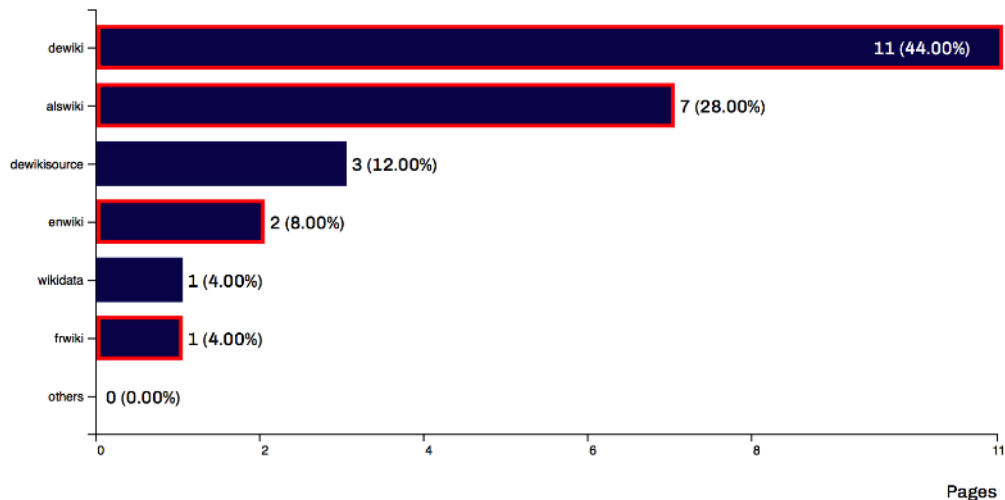

Usage / 2

GLAM
stat tool
CASSANDRA
v0.1.0

INSTITUTION Canton of Zürich >

Historical images of Schloss Kyburg ▾

CHART

Usage ▾

DISTINCT MEDIA USED

10 / 35

TOTAL PROJECTS INVOLVED

6

TOTAL PAGES ENHANCED

25

Projects

BY USAGE

BY PROJECTS

BY NAME

Herrliberger Kyburg1740.jpg

[view on Commons](#) [view details](#)

USAGE 7

PROJECTS 4

alswiki

Grafschaft Kyburg,

Schloss Kyburg

dewiki

Grafschaft Kyburg,
Entwicklung Zürichs,
Kyburg

Territoriale
Schloss

enwiki

Kyburg (castle)

frwiki

Confédération des III cantons

Die Gartenlaube (1866) b 373.jpg

[view on Commons](#) [view details](#)

USAGE 4

PROJECTS 2

Johann Heinrich Wüest Burg Kyburg.jpg

[view on Commons](#) [view details](#)

USAGE 2

PROJECTS 2

Kyburg Hof alt.jpg

[view on Commons](#) [view details](#)

USAGE 2

PROJECTS 2

Kyburg Hof nach Restauration.jpg

[view on Commons](#) [view details](#)

USAGE 2

PROJECTS 2

Kyburg Rekonstruktion.jpg

[view on Commons](#) [view details](#)

USAGE 2

PROJECTS 2

USAGE CHART

CATEGORY IN COMMONS [Historical images of Schloss Kyburg](#)

? HELP

DOWNLOAD DATASET