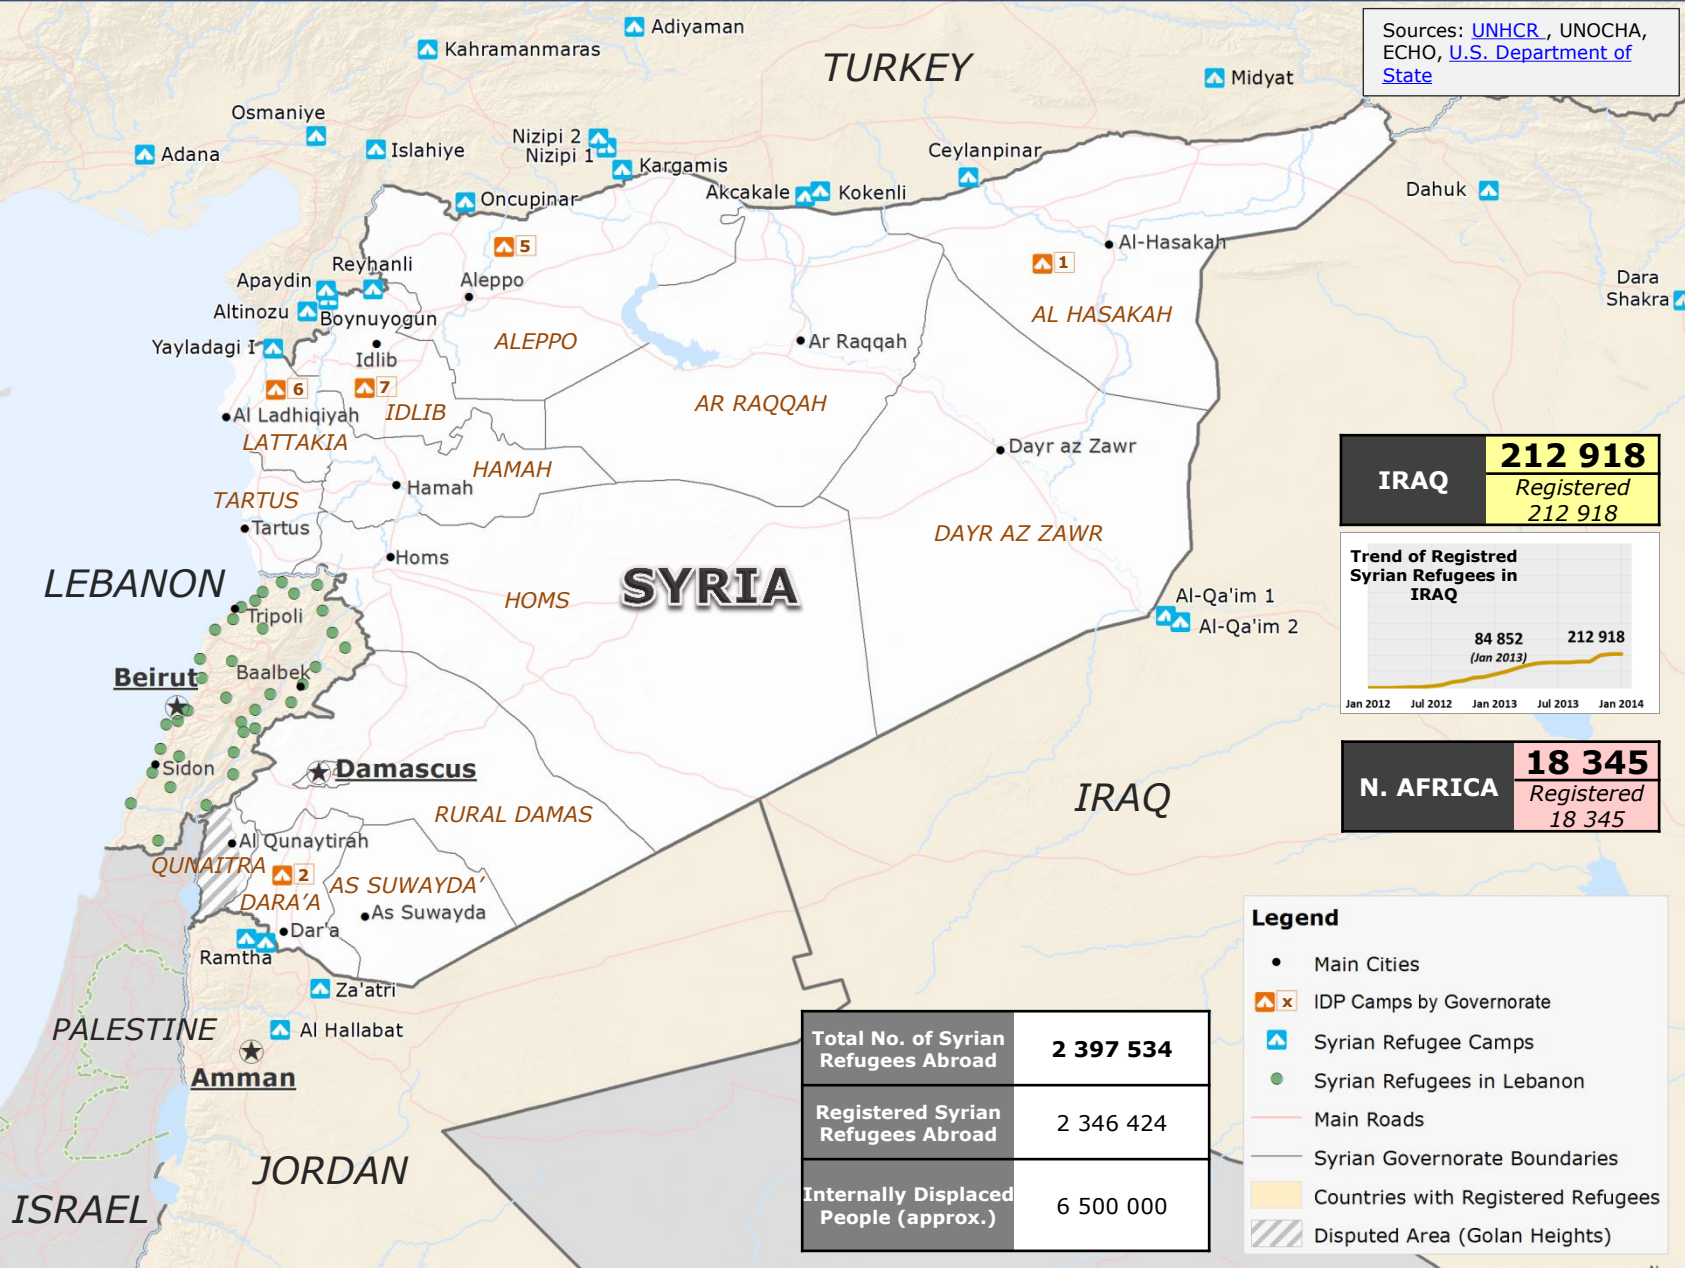

# 20 January 2014: Syria – Refugee situation

<b>TURKEY</b>	<b>571 627</b> Registered 571 627
<b>Trend of Registered Syrian Refugees in TURKEY</b> 	
<b>LEBANON</b>	<b>880 063</b> Registered 828 953
<b>Trend of Registered Syrian Refugees in LEBANON</b> 	
<b>EGYPT</b>	<b>132 415</b> Registered 132 415
<b>Trend of Registered Syrian Refugees in EGYPT</b> 	
<b>JORDAN</b>	<b>582 166</b> Registered 582 166
<b>Trend of Registered Syrian Refugees in JORDAN</b> 	

Sources: [UNHCR](#), [UNOCHA](#), [ECHO](#), [U.S. Department of State](#)

<b>IRAQ</b>	<b>212 918</b> Registered 212 918
-------------	---

<b>N. AFRICA</b>	<b>18 345</b> Registered 18 345
------------------	---------------------------------------

<b>Total No. of Syrian Refugees Abroad</b>	<b>2 397 534</b>
<b>Registered Syrian Refugees Abroad</b>	<b>2 346 424</b>
<b>Internally Displaced People (approx.)</b>	<b>6 500 000</b>

**Legend**

- Main Cities
- 📍 IDP Camps by Governorate
- 🏠 Syrian Refugee Camps
- Syrian Refugees in Lebanon
- Main Roads
- Syrian Governorate Boundaries
- 🇸🇾 Countries with Registered Refugees
- ▨ Disputed Area (Golan Heights)