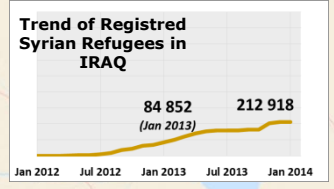

N. AFRICA	18 345 Registered 18 345

Total No. of Syrian Refugees Abroad	2 397 534
Registered Syrian Refugees Abroad	2 346 424
Internally Displaced People (approx.)	6 500 000

Legend

- Main Cities
- 📍 IDP Camps by Governorate
- 🏠 Syrian Refugee Camps
- Syrian Refugees in Lebanon
- Main Roads
- Syrian Governorate Boundaries
- 🇸🇾 Countries with Registered Refugees
- ▨ Disputed Area (Golan Heights)