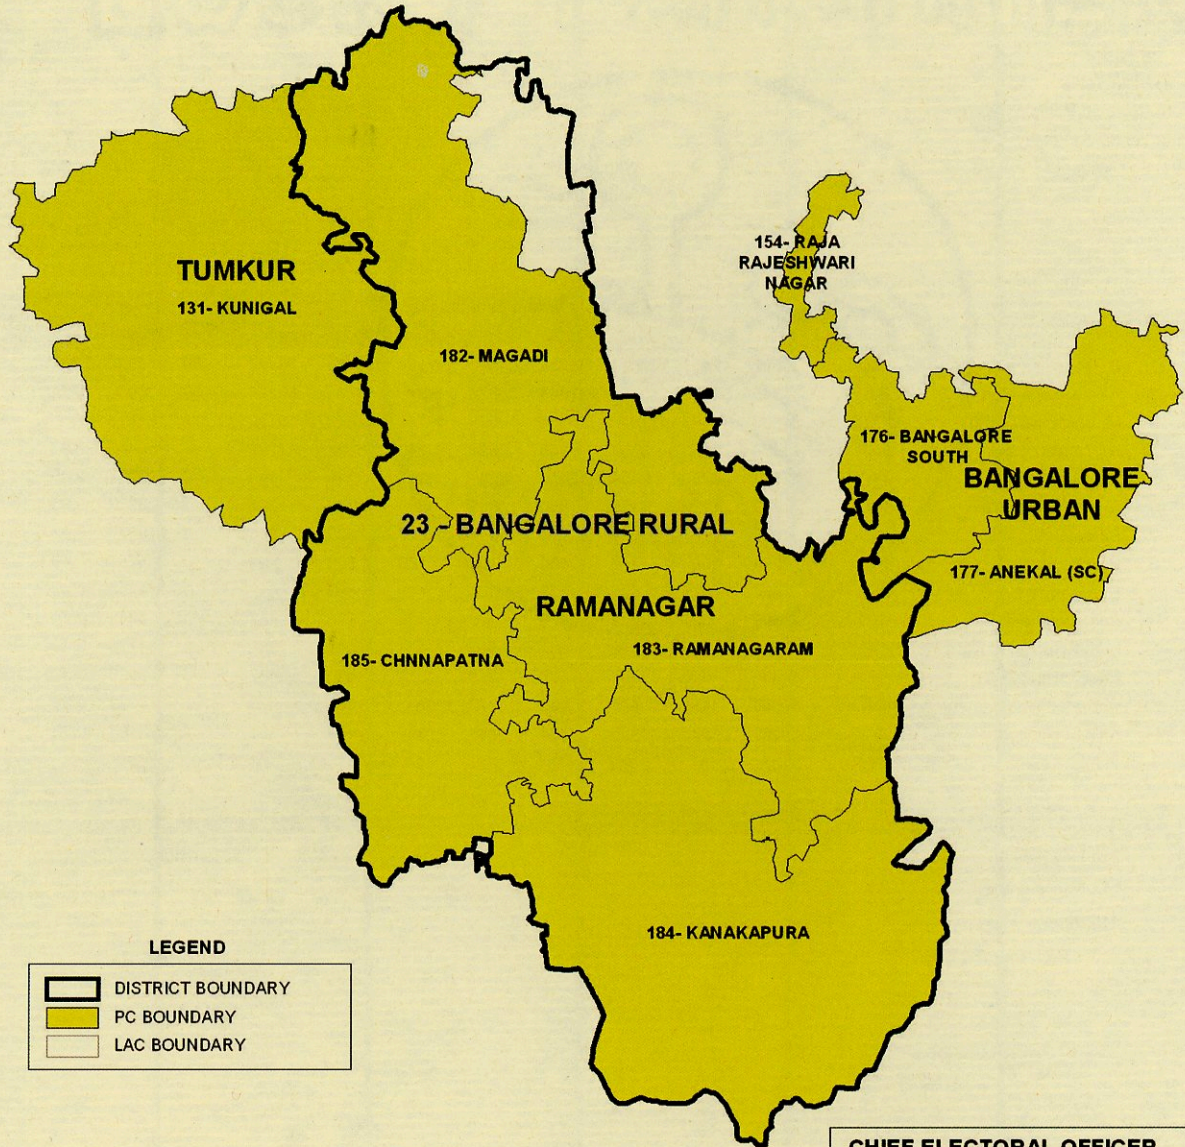

23 - BANGALORE RURAL
PARLIAMENTARY CONSTITUENCY

KARNATAKA STATE

LEGEND

	DISTRICT BOUNDARY
	PC BOUNDARY
	LAC BOUNDARY

**CHIEF ELECTORAL OFFICER
KARNATAKA**

ZOOMIN SOFTECH PVT. LTD.

No.2, J.N.R Complex, Bugal Rock Road, Gandhi Bazar,
Basavanagudi, Bangalore - 560 004
Tel: 080-26674212, Email : mail@zoominsoftech.com

NOT TO SCALE

SOURCE: DELIMITATION NOTIFICATION No. 282/KT/2007-V, Dt:- 02-07-2007