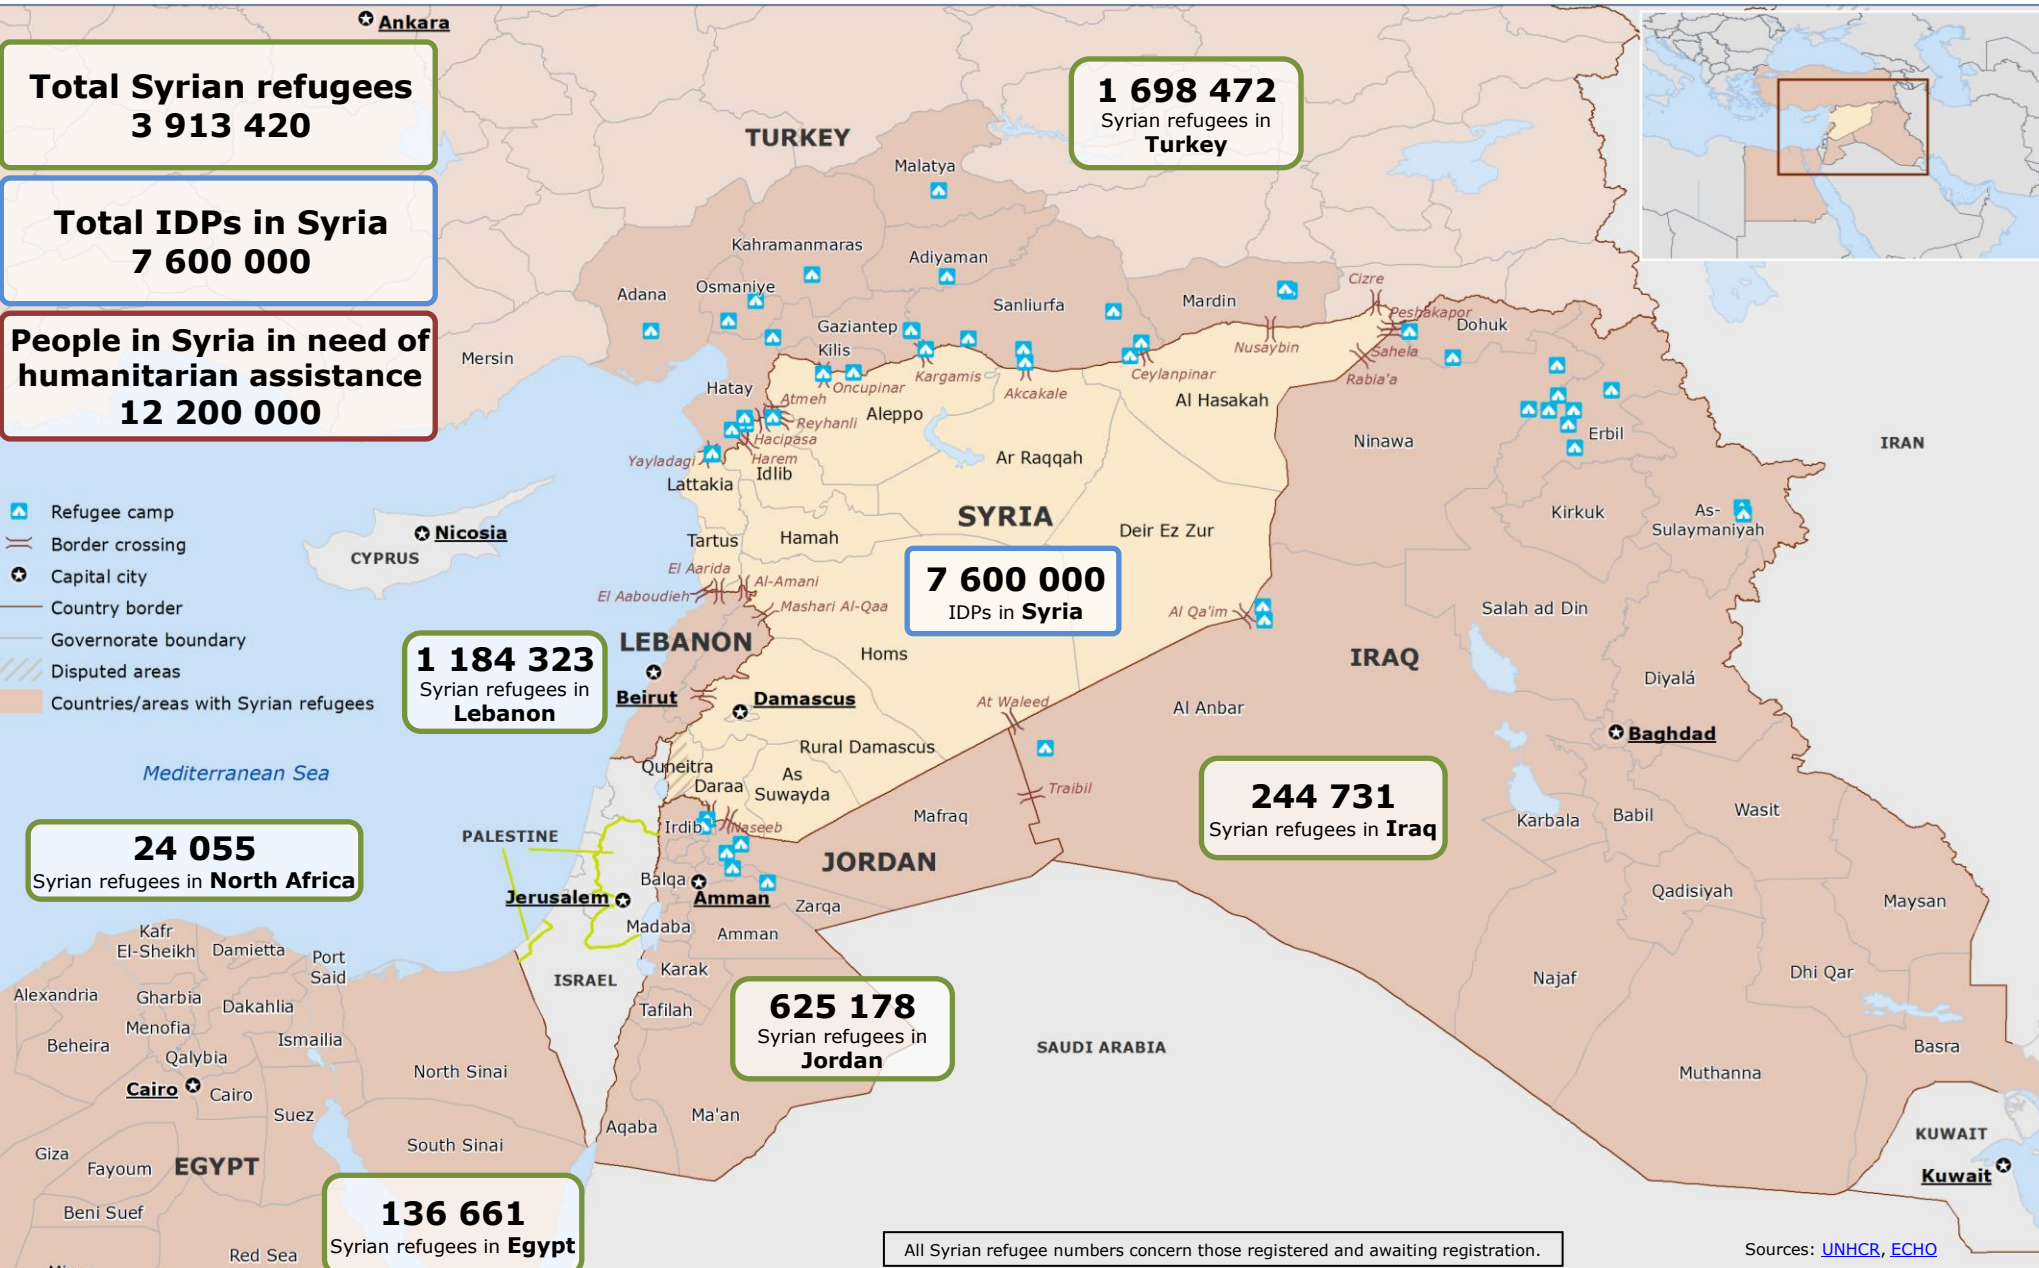

Total Syrian refugees
3 913 420

Total IDPs in Syria
7 600 000

People in Syria in need of humanitarian assistance
12 200 000

1 698 472
 Syrian refugees in **Turkey**

7 600 000
 IDPs in **Syria**

1 184 323
 Syrian refugees in **Lebanon**

244 731
 Syrian refugees in **Iraq**

24 055
 Syrian refugees in **North Africa**

625 178
 Syrian refugees in **Jordan**

136 661
 Syrian refugees in **Egypt**

All Syrian refugee numbers concern those registered and awaiting registration.